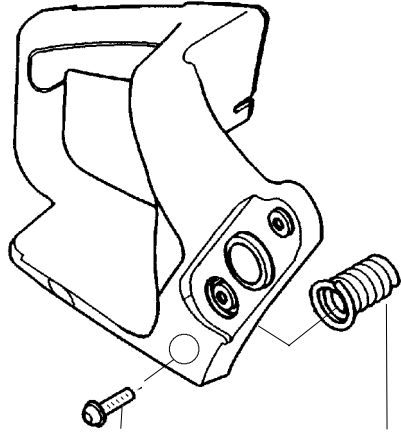

PARTS LIST NO. 530165089		McCULLOCH.® PARTS LIST	CHAIN SAW MODEL(S) MAC CAT 338	
DATE 3/07/07	Replaces 530165089 - 11/29/06		Note: Illustration may differ from actual model due to design changes	PAGE NO. 3

★★★★★ **Service Reference** ★★★★★

Note: Due to product improvements, your unit may have been built with or without the spring and screw shown below. If your unit does not have this spring and screw, no action is required. If your unit does have the spring and screw, please order the part numbers listed below.

530015814
Screw

530053274
Assy-Isolator Spring