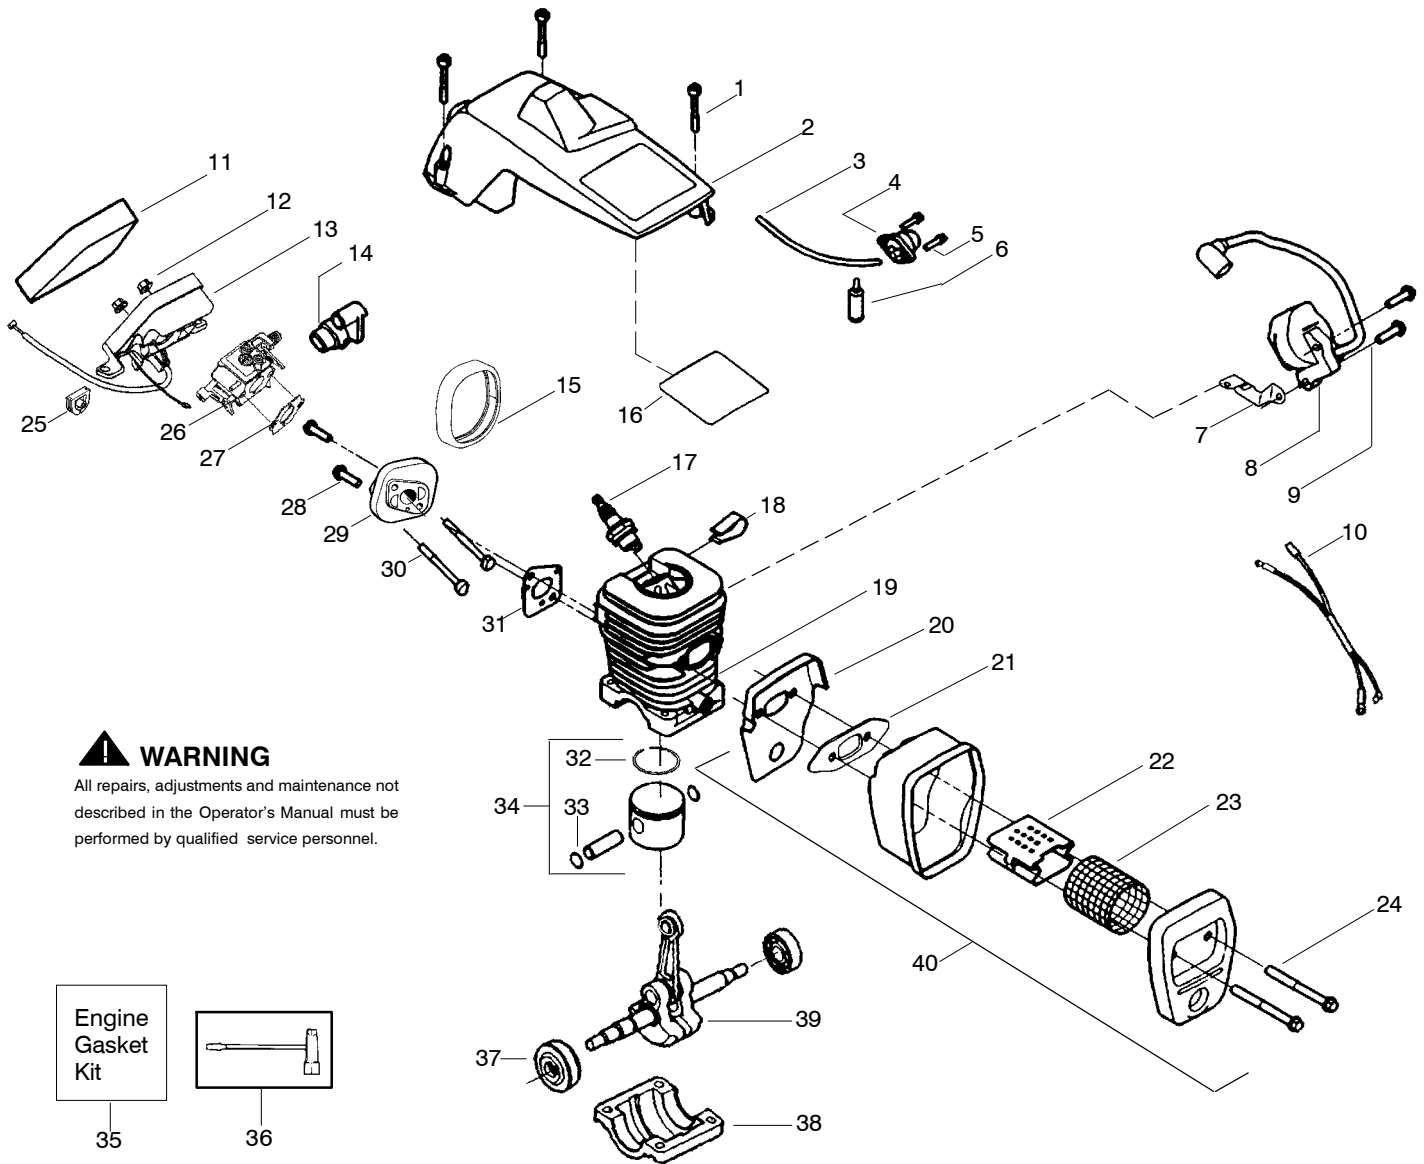

WARNING

All repairs, adjustments and maintenance not described in the Operator's Manual must be performed by qualified service personnel.

Engine Gasket Kit

35

36

Ref.	Part No.	Description	Ref.	Part No.	Description	Ref.	Part No.	Description
1.	530016153	Screw	19.	530012550	Cylinder	35.	530069608	Kit-Engine Gasket (Incl. 21, 27 & 31)
2.	530055638	Assy-Cylinder Shield (includes # 16)	20.	530049870	Backplate-Muffler			Bar Wrench
3.	530069247	Kit-Fuel Line (Small)	21.	530069608	Gasket-Muffler(kit)	36.	530031135	
4.	530071835	Kit-Air Purge (Incl. #5)	22.	530037813	Diffuser-Muffler	37.	530056363	Assy-Seal & Bearing
5.	530015780	Screw	23.	530036103	Screen-Spark	38.	530037935	Cap-Crankcase
6.	530095646	Assy-Fuel Pick-up	24.	530016132	Bolt-Muffler	39.	530047062	Assy-Crankshaft
7.	530047442	Strap-Ground	25.	530047631	Grommet-Throttle Cable	40.	530047207	Assy-Muffler (Incl. 20-24)
8.	530039198	Ignition Module	26.	---	Kit-Carburetor			Not Shown
9.	530015814	Screw		530071820	Zama (W-20)			---
10.	530057475	Assy-Wire Harness		530071821	Walbro (WT-662)			Manuals
11.	530037793	Foam-Air Filter	27.	530069608	Gasket-Carb. (kit)			(Scan)
12.	530016101	Nut	28.	530016386	Screw	✓	545123675	(Euro I)
13.	530057702	Assy-Air Box	29.	530049700	Carb. Adapter	✓	545123674	(Euro II)
14.	530035526	Grommet-Carb Adjust	30.	530016187	Screw	✓	545123673	(Euro III)
15.	530054144	Seal-Carb Adapter	31.	530069608	Gasket-Adaptor(kit)	✓	545123672	(Euro IV)
16.	530055698	Reflector-Heat	32.	530038729	Ring-Piston	✓	545123679	(Euro V)
17.	952030150	Spark Plug (RCJ-7Y)	33.	530015697	Retainer-Piston Pin	✓	545123678	(Euro V)
18.	530016136	Clip-High Tension Lead	34.	530071408	Kit-Piston (Incl. 32 & 33)	✓	545123677	(Turkish)
						✓	545123676	(Russian)

✓ = NEW PART NUMBER FOR THIS IPL

★ = REFER TO THE SERVICE REFERENCE INDICATED FOR MORE INFORMATION. (LOCATED AT END OF IPL)