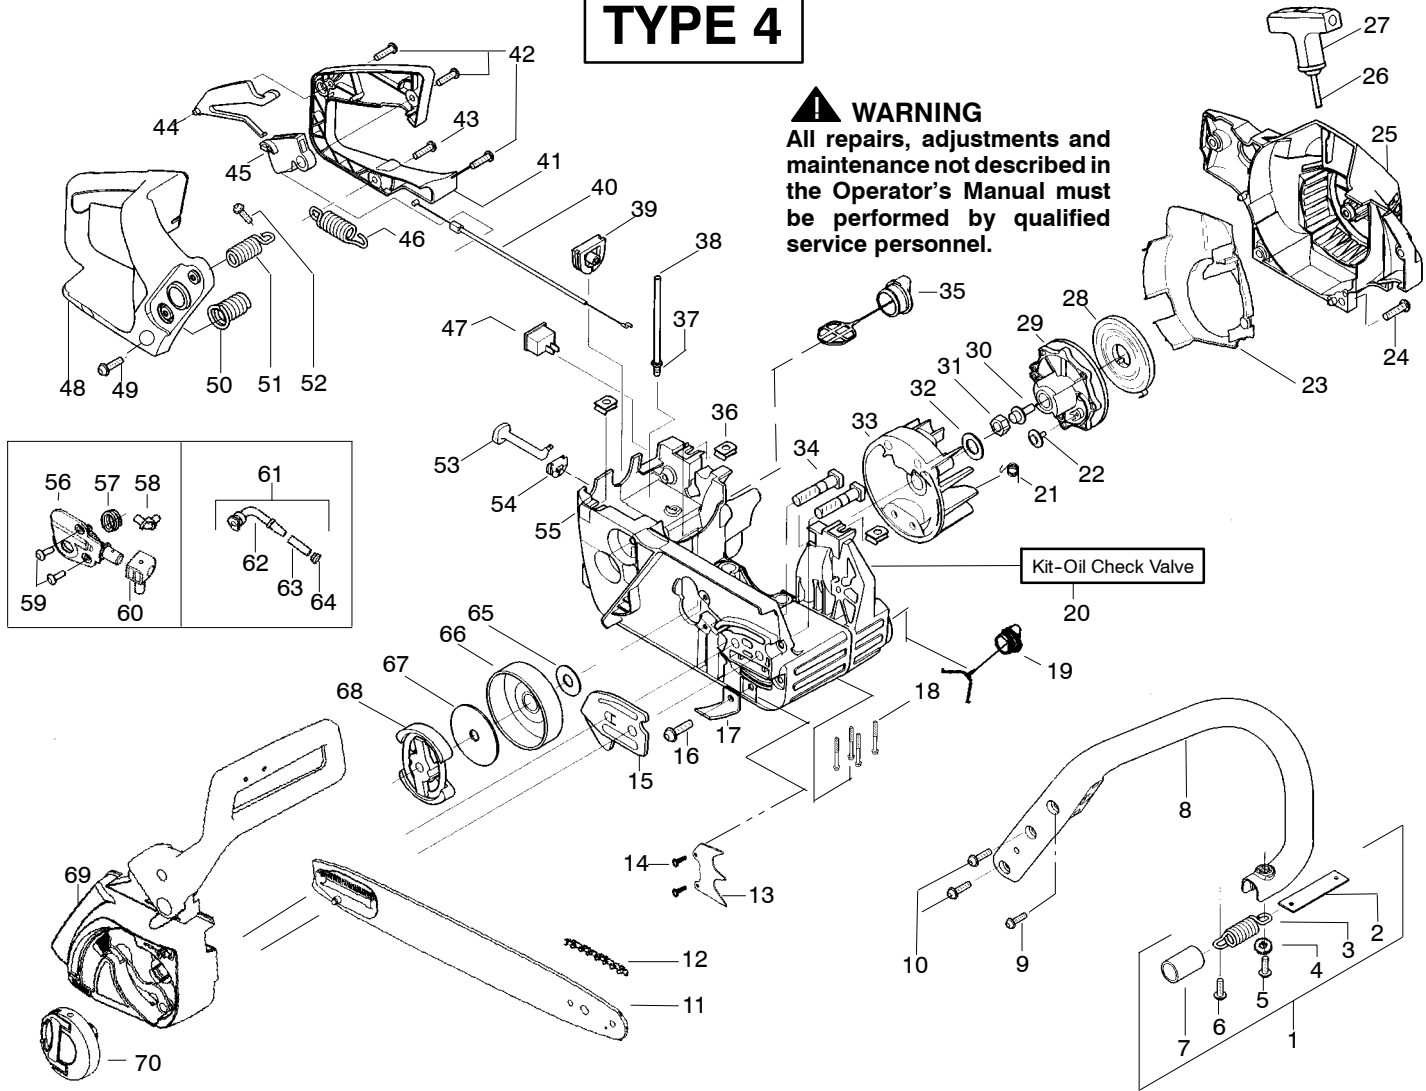

TYPE 4

WARNING
All repairs, adjustments and maintenance not described in the Operator's Manual must be performed by qualified service personnel.

Ref.	Part No.	Description	Ref.	Part No.	Description	Ref.	Part No.	Description
1.	530047963	Assy. - Isolator	27.	530056402	Handle - Starter	53.	530047605	Knob - Choke
2.	530047608	Strap - Limiter	28.	530027531	Spring - Recoil	54.	530049005	Grommet - Knob
3.	530042082	Spring - Isolator	29.	530037817	Pulley - Starter	55.	530056596	Assy - Chassis
4.	530015123	Washer	30.	530015920	Screw	56.	530071259	Kit - Oil Pump (Incls. 57, 58, 60)
5.	530016018	Screw	31.	530016134	Nut - Flywheel	57.	530037820	Gear - Worm Spring
6.	530015843	Screw	32.	530015127	Washer - Flywheel	58.	530049477	Elbow - Oil Pickup
7.	530036142	Sleeve - AV Spring	33.	530039209	Assy - Flywheel	59.	530016064	Screw
8.	530047583	Handle - Front	34.	530016133	Bolt - Bar	60.	530019206	Seal Block
9.	530015940	Screw	35.	530047192	Assy - Fuel Cap	61.	530047663	Assy - Oil Pickup (Incl. 62 - 64)
10.	530015814	Screw	36.	530015922	Nut - "U" - Type	62.	530038373	Pick-up Oiler
11.	530044897	Bar - 16"	37.	530023877	Fitting - fuel line	63.	530037821	Filter - Oil
12.	538248288	Chain - 16"	38.	530069216	Kit - Fuel line (large)	64.	530030189	Plug - Oil Filter
13.	530014381	Kit - Assy Spike (incl. 14)	39.	530047631	Grommet - Cable	65.	530015907	Washer - Thrust
14.	530015805	Screw	40.	530047602	Cable - Throttle	66.	530047061	Assy. - Clutch Drum w/bearing
15.	530038238	Plate - Bar Mounting	41.	530047581	Cover - Rear Handle	67.	530015611	Washer - Clutch
16.	530015814	Screw	42.	530015906	Screw	68.	530014949	Assy. Clutch
17.	530029850	Chain Catcher	43.	530015886	Screw	69.	530056923	Assy - Chain Brake
18.	530016132	Screw	44.	530036098	Lockout - Throttle	70.	530056935	Assy - Knob
19.	530010846	Assy - Oil Cap	45.	530036097	Trigger - Throttle			
20.	530071666	Kit - Oil Check Valve	46.	530042082	Spring			
21.	530023817	Spring - Starter Dog	47.	530069572	Kit - Switch			
22.	530016080	Screw	48.	530047582	Handle - Rear			
23.	530055723	Baffle - Air	49.	530015814	Screw			
24.	530015892	Screw	50.	530053274	Assy. Isolator - lower			
25.	530056333	Housing - Fan	51.	530071385	Kit - Isolator (Upper)			
26.	530069232	Kit - Rope	52.	530015875	Screw			

✓ = NEW PART NUMBER FOR THIS IPL

* = REFER TO THE SERVICE REFERENCE INDICATED FOR MORE INFORMATION. (LOCATED AT END OF IPL)