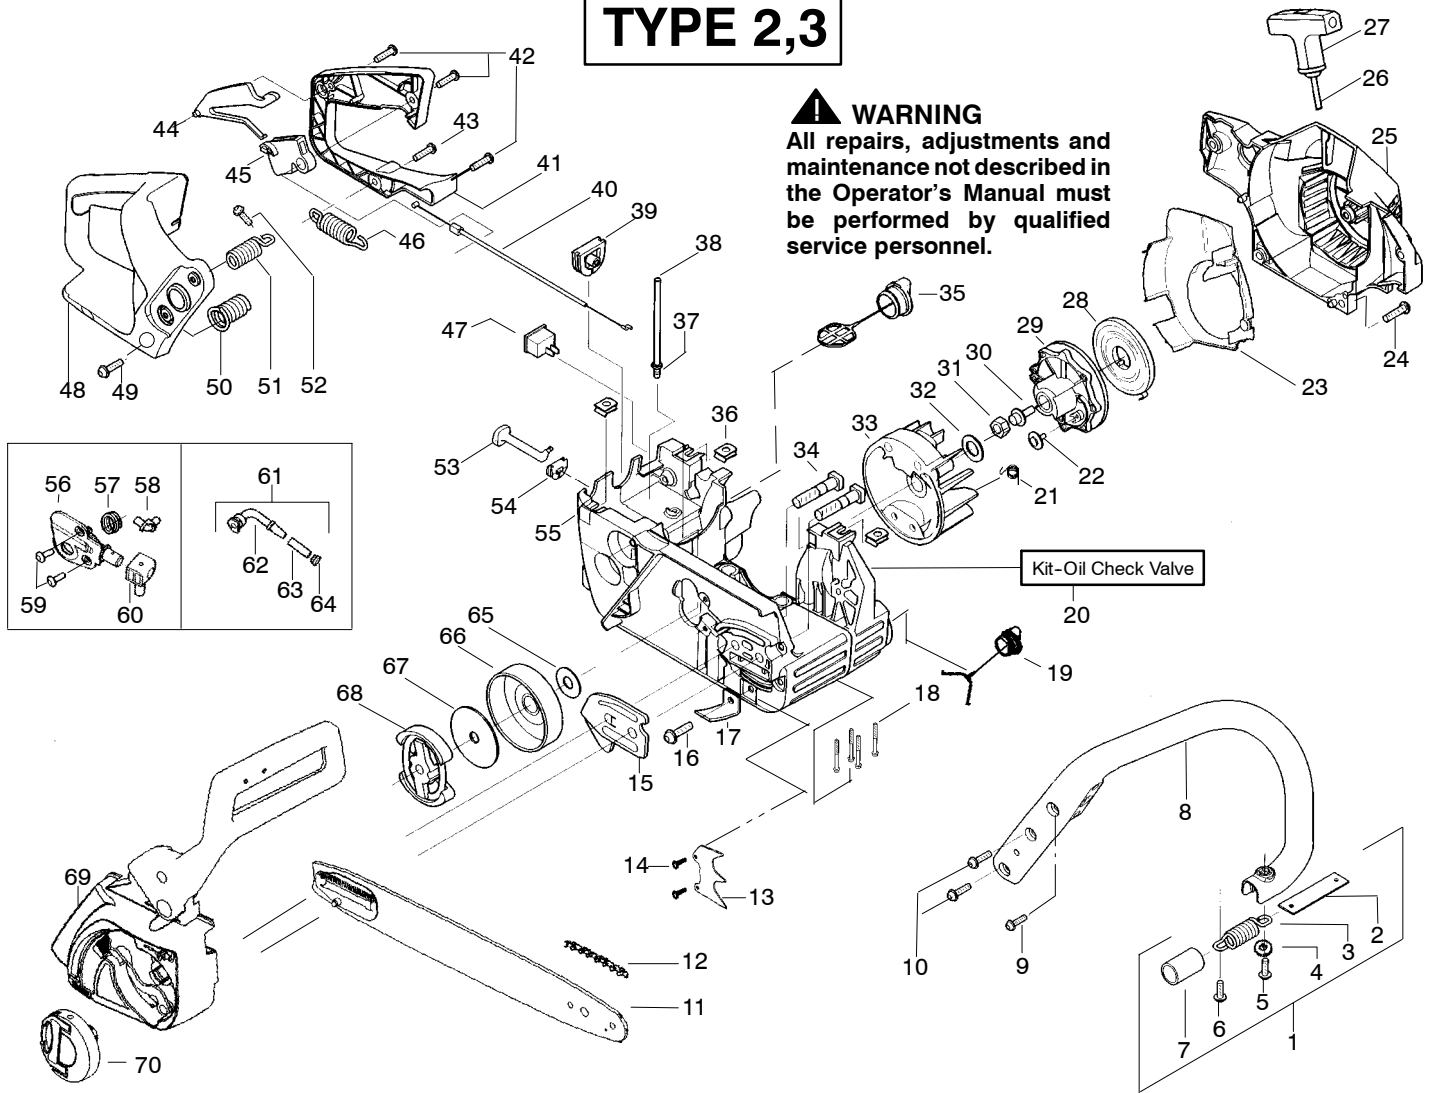

Ref.	Part No.	Description	Ref.	Part No.	Description	Ref.	Part No.	Description
1.	530047963	Assy. - Isolator	27.	530056402	Handle - Starter	53.	530047605	Knob - Choke
2.	530047608	Strap - Limiter	28.	530027531	Spring - Recoil	54.	530049005	Grommet - Knob
3.	530042082	Spring - Isolator	29.	530037817	Pulley - Starter	55.	530056597	Assy - Chassis
4.	530015123	Washer	30.	530015920	Screw	56.	530071259	Kit - Oil Pump (Incls. 57, 58, 60)
5.	530016018	Screw	31.	530016134	Nut - Flywheel	57.	530037820	Gear - Worm Spring
6.	530015843	Screw	32.	530015127	Washer - Flywheel	58.	530049477	Elbow - Oil Pickup
7.	530036142	Sleeve - AV Spring	33.	530039209	Assy - Flywheel	59.	530016064	Screw
8.	530047583	Handle - Front	34.	530016133	Bolt - Bar	60.	530019206	Seal Block
9.	530015940	Screw	35.	530047192	Assy - Fuel Cap	61.	530047663	Assy - Oil Pickup (Incl. 62 - 64)
10.	530015814	Screw	36.	530015922	Nut - "U" - Type	62.	530038373	Pick-up Oiler
11.	530044897	Bar - 16"	37.	530023877	Fitting - fuel line	63.	530037821	Filter - Oil
12.	538248288	Chain - 16"	38.	530069216	Kit - Fuel line (large)	64.	530030189	Plug - Oil Filter
13.	530014381	Kit - Assy Spike (incl. 14)	39.	530047631	Grommet - Cable	65.	530015907	Washer - Thrust
14.	530015805	Screw	40.	530047602	Cable - Throttle	66.	530047061	Assy. - Clutch Drum w/bearing
15.	530038238	Plate - Bar Mounting	41.	530047581	Cover - Rear Handle	67.	530015611	Washer - Clutch
16.	530015814	Screw	42.	530015906	Screw	68.	530014949	Assy. Clutch
17.	530029850	Chain Catcher	43.	530015886	Screw	69.	530056832	Assy - Chain Brake
18.	530016132	Screw	44.	530036098	Lockout - Throttle	70.	530056935	Assy - Knob
19.	530010846	Assy - Oil Cap	45.	530036097	Trigger - Throttle			
20.	530071666	Kit - Oil Check Valve	46.	530042082	Spring			
21.	530023817	Spring - Starter Dog	47.	530069572	Kit - Switch			
22.	530016080	Screw	48.	530047582	Handle - Rear			
23.	530055723	Baffle - Air	49.	530015814	Screw			
24.	530015892	Screw	50.	530053274	Assy. Isolator - lower			
25.	530055708	Housing - Fan	51.	530071385	Kit - Isolator (Upper)			
26.	530069232	Kit - Rope	52.	530015875	Screw			