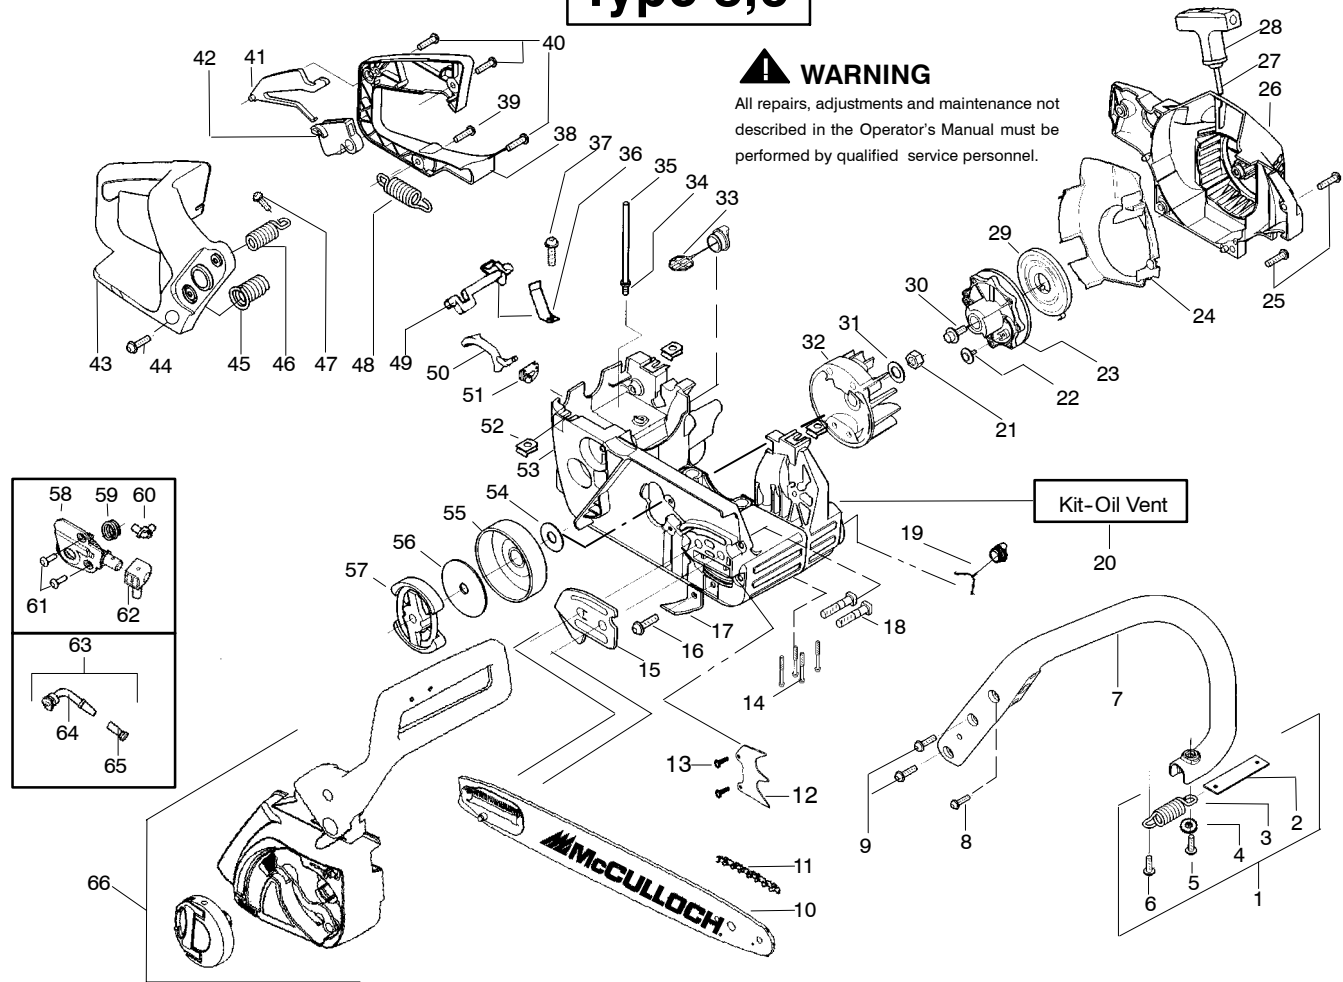

Type 5,6

Ref.	Part No.	Description	Ref.	Part No.	Description	Ref.	Part No.	Description
1.	530059667	Assy.- Isolator	28.	530056402	Handle-Starter	53.	530058733	Kit-Chassis Assy. fuel lines and caps)
2.	530047608	Limiter Strap	29.	530027531	Spring-Recoil	54.	530015907	Washer-Thrust
3.	530059668	Spring-Isolator	30.	530015920	Screw	55.	530047061	Assy.-Clutch Drum w/bearing
4.	530015158	Washer	31.	530015127	Washer-Flywheel	56.	530015611	Washer-Clutch
5.	530016018	Screw	32.	530039187	Assy-Flywheel	57.	530014949	Assy. Clutch
6.	530015843	Screw	33.	530047192	Assy-Fuel Cap	58.	530071259	Kit - Oil Pump (incl. 59,60,62)
7.	530047583	Front Handle	34.	530023877	Fitting-fuel line	59.	530037820	Gear-Worm Spring
8.	530015940	Screw	35.	530069216	Kit-Fuel line (large)	60.	530049477	Elbow-Oil Pickup
9.	530015814	Screw	36.	530016149	Spring-Switch	61.	530016064	Screw
10.	530044897	Bar - 16"	37.	530015775	Screw	62.	530019206	Seal Block
11.	538248288	Chain - 16"	38.	530047581	Cover-Rear Handle	63.	530047663	Assy-Oil Pick-up (Incl. 64,65)
12.	530014381	Kit-Spike (Incl. 13)	39.	530015886	Screw	64.	530038373	Pick-up Oiler
13.	530016439	Screw	40.	530015906	Screw	65.	530056533	Filter-Oil
14.	530016132	Screw	41.	530036098	Throttle Lockout	66.	545140601	Assy-Chain Brake Adjuster (Incl. knob)
15.	530038238	Plate-Bar Mount.	42.	530036097	Trigger-Throttle			
16.	530015814	Screw	43.	530047582	Handle - Rear			
17.	530029850	Chain Catcher	44.	★★★★★	Screw			
18.	530016133	Bolt-Bar	45.	★★★★★	Assy Isolator-lower			
19.	530010846	Assy-Oil Cap	46.	530071958	Kit-Isolator (Upper)			
20.	530071666	Kit-Oil Vent	47.	530015875	Screw			
21.	530016134	Nut-Flywheel	48.	530059668	Spring-Isolator			
22.	530016080	Screw	49.	530057473	Lever-Switch			
23.	530037817	Starter Pulley	50.	530057474	Lever-Choke			
24.	530055723	Baffle-Air	51.	530049005	Grommet-Knob			
25.	530015892	Screw	52.	530015922	Nut-"U"-Type			
26.	530056333	Housing-Fan						
27.	530069232	Kit - Rope						

↖ = NEW PART NUMBER FOR THIS IPL

★ = REFER TO THE SERVICE REFERENCE INDICATED FOR MORE INFORMATION. (LOCATED AT END OF IPL)