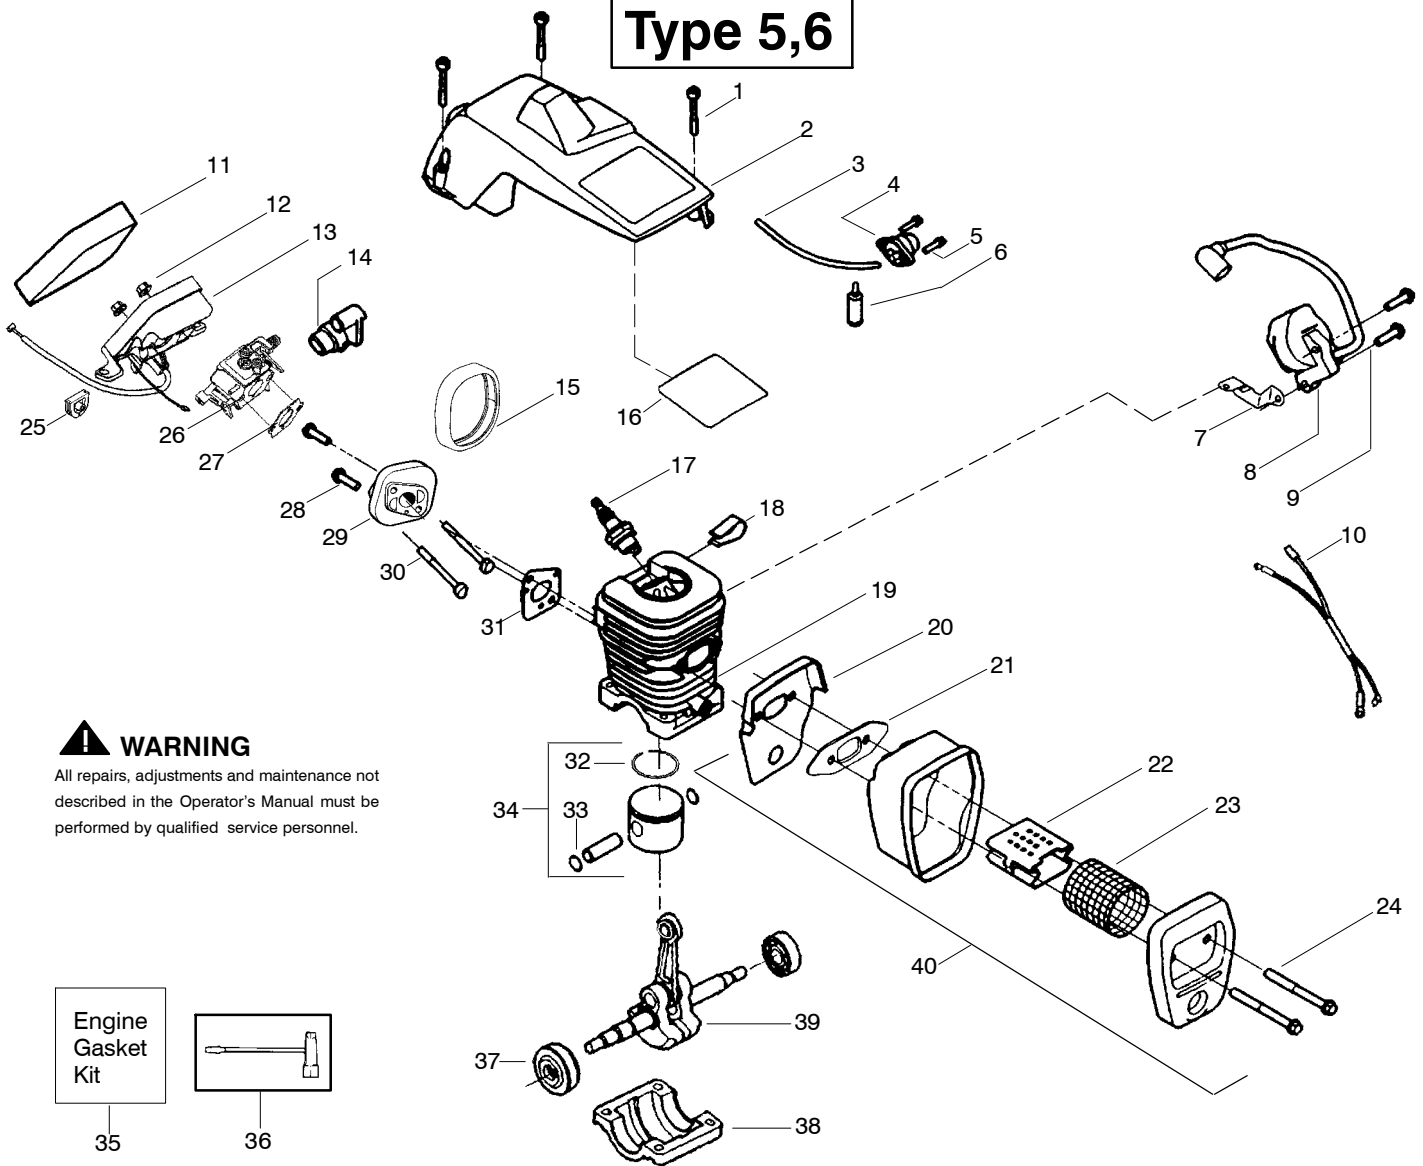

Type 5,6

⚠ WARNING

All repairs, adjustments and maintenance not described in the Operator's Manual must be performed by qualified service personnel.

Ref.	Part No.	Description	Ref.	Part No.	Description	Ref.	Part No.	Description
1.	530016153	Screw	19.	530012550	Cylinder	35.	530069608	Kit - Engine Gasket (Incl. 21, 27 & 31)
2.	530056914	Assy - Cylinder Shield (includes # 16)	20.	530049870	Backplate - Muffler	36.	530031135	Bar Wrench
3.	530069247	Kit - Fuel Line (Small)	21.	530069608	Gasket - Muffler (kit)	37.	530056363	Assy - Seal & Bearing
4.	530071835	Kit - Purge Bulb (incl. #5)	22.	530037813	Diffuser - Muffler	38.	530037935	Cap - Crankcase
5.	530015780	Screw	23.	530036103	Screen - Spark	39.	530047062	Assy - Crankshaft
6.	530095646	Assy - Fuel Pick-up	24.	530016132	Bolt - Muffler	40.	530047207	Assy - Muffler (Incl. 20 - 24)
7.	530047442	Strap - Ground	25.	530047631	Grommet - Throttle Cable			Not Shown
8.	530039198	Ignition Module	26.	---	Kit - Carburetor			---
9.	530015814	Screw		530071820	Zama (W-20)			Manuals
10.	530057475	Assy - Wire Harness		530071821	Walbro (WT-662)			(Scan)
11.	530037793	Foam - Air Filter	27.	530069608	Gasket - Carb. (kit)	✓	545123604	(Euro I)
12.	530016101	Nut	28.	530016386	Screw	✓	545123605	(Euro II)
13.	530057702	Assy - Air Box	29.	530049700	Carb. Adapter	✓	545123607	(Euro III)
14.	530035526	Grommet - Carb Adjust	30.	530016187	Screw	✓	545123608	(Euro IV)
15.	530054144	Seal - Carb Adapter	31.	530069608	Gasket - Adaptor (kit)	✓	545123609	(Euro V)
16.	530055698	Reflector - Heat	32.	530038729	Ring - Piston	✓	545123610	(Turkish)
17.	952030150	Spark Plug (RCJ-7Y)	33.	530015697	Retainer - Piston Pin	✓	545123611	(Russian)
18.	530016136	Clip - High Tension Lead	34.	530071408	Kit - Piston (Incl. 32 & 33)	✓	545123606	

✓ = NEW PART NUMBER FOR THIS IPL

* = REFER TO THE SERVICE REFERENCE INDICATED FOR MORE INFORMATION. (LOCATED AT END OF IPL)