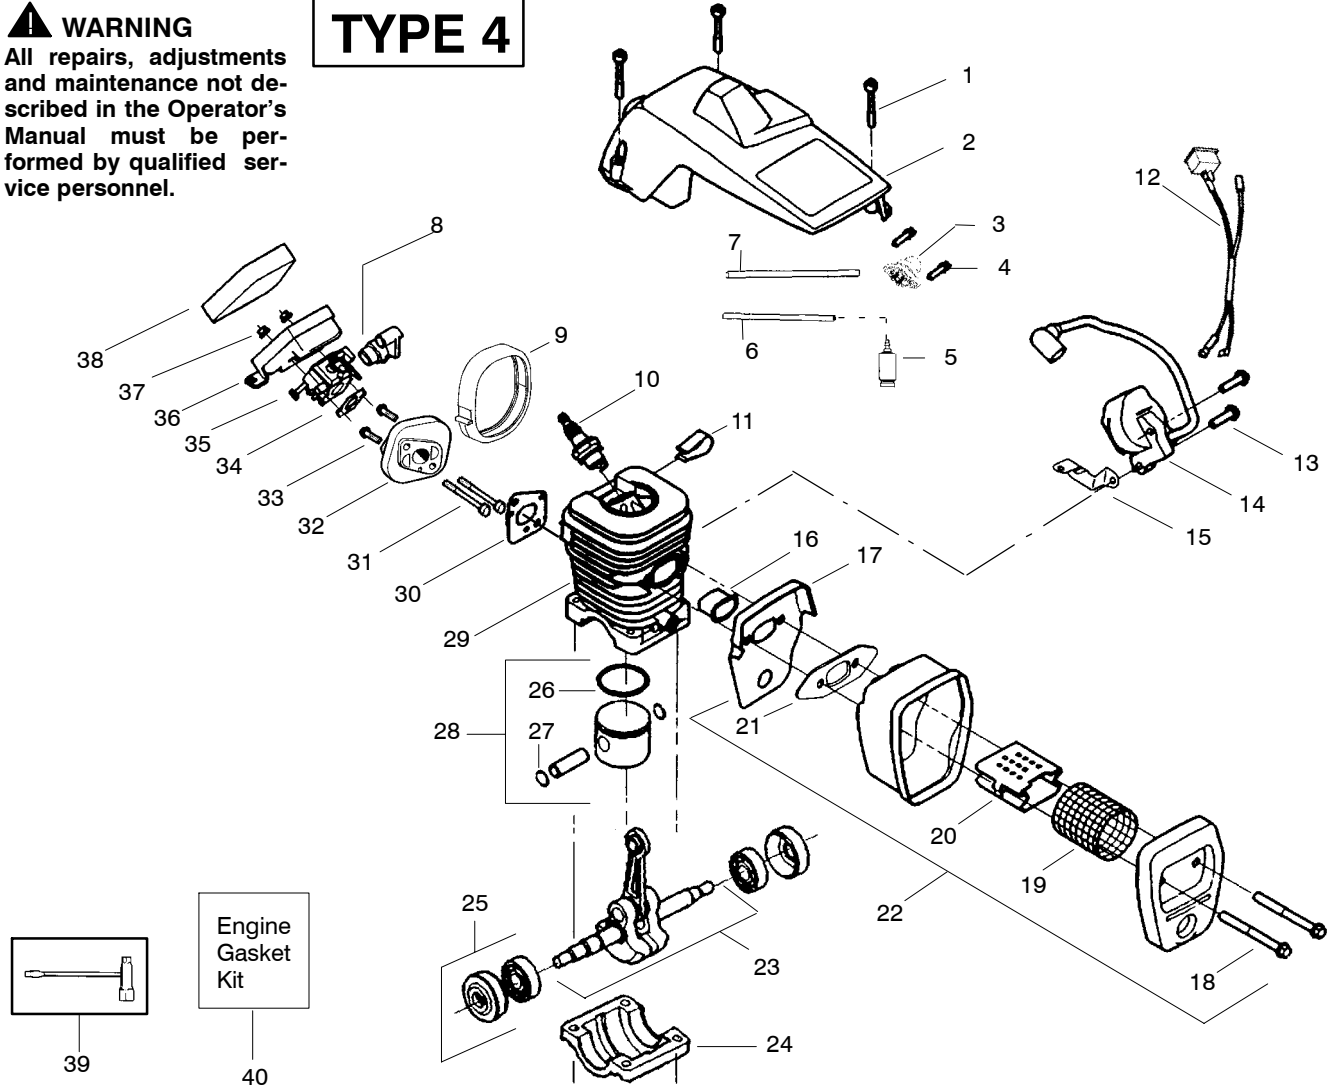

⚠ WARNING
All repairs, adjustments and maintenance not described in the Operator's Manual must be performed by qualified service personnel.

TYPE 4

Ref.	Part No.	Description	Ref.	Part No.	Description	Ref.	Part No.	Description
1.	530016153	Screw	19.	530036103	Screen-Spark	36.	530047604	Housing-Air Filter
2.	530056914	Shield-Cylinder	20.	530037813	Diffuser-Muffler	37.	530016101	Nut
3.	530047213	Assy-Air Purge	21.	530069608	Gasket-Muffler (kit)	38.	530037793	Air Filter - Foam
4.	530015780	Screw	22.	530047207	Assy-Muffler (Incl. 17-21)	39.	530031135	Wrench-Bar
5.	530095646	Assy-Fuel Pick-up				40.	530069608	Kit-Engine Gasket (incl. 21,30,34)
6.	530069247	Kit-Line Purge/Carb. (Small Dia)	23.	530047062	Assy-Crankshaft			
7.	530069216	Kit-Line Purge/Tank (large line)	24.	530037935	Cap-Crankcase			
8.	530035526	Grommet-Carb Adjust.	25.	530056363	Assy-Seal & Bearing			
9.	530054144	Seal-Carb Adapter	26.	530038729	Ring-Piston			
10.	952030150	Spark Plug (RCJ-7Y)	27.	530015697	Retainer - Piston Pin			
11.	530016136	Clip-High Tension Lead	28.	530071408	Kit- Piston - (incl. 26,27)			
12.	530049117	Assy-Wire Harness (includes switch)	29.	530071412	Kit-Cylinder			
13.	530015814	Screw	30.	530069608	Gasket-Carb.			Not Shown
14.	530039167	Module-Ignition	31.	530016187	Adapter (kit)		530163895	Manual- (Scan)
15.	530047442	Strap-Ground	32.	530049700	Carb. Adapter		530163896	Manual - (Euro I)
16.	530037652	Insulator-Heat	33.	530016386	Screw		530163897	Manual - (Euro II)
17.	530049870	Back Plate-Muffler	34.	530069608	Carb. Gasket (kit)		530054781	Decal-Warning
18.	530016132	Screw	35.	---	Kit-Carburetor (WT-391)		530038478	Cap-limiter low(tan)
				530069722	(WT-625)		530038479	Cap-limiter high(brn)
				530071621				

✓ = NEW PART NUMBER FOR THIS IPL

* = REFER TO THE SERVICE REFERENCE INDICATED FOR MORE INFORMATION. (LOCATED AT END OF IPL)