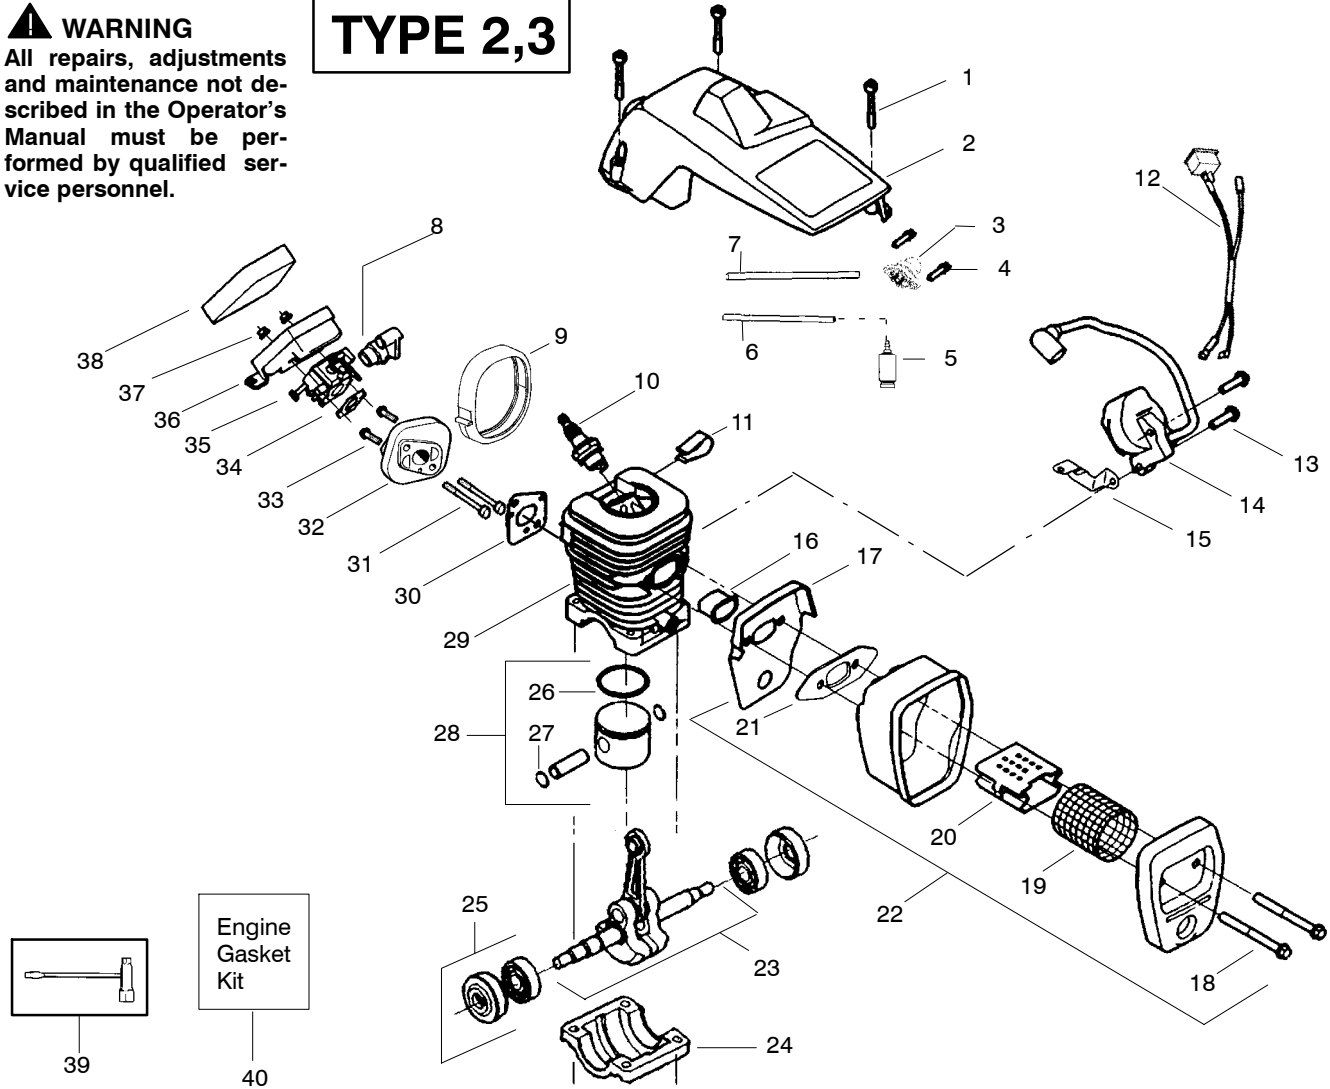

▲ WARNING
All repairs, adjustments and maintenance not described in the Operator's Manual must be performed by qualified service personnel.

TYPE 2,3

Ref.	Part No.	Description	Ref.	Part No.	Description	Ref.	Part No.	Description
1.	530016153	Screw	19.	530036103	Screen-Spark	36.	530047604	Housing-Air Filter
2.	530056924	Shield-Cylinder	20.	530037813	Diffuser-Muffler	37.	530016101	Nut
3.	530047213	Assy-Air Purge	21.	530069608	Gasket-Muffler (kit)	38.	530037793	Air Filter - Foam
4.	530015780	Screw	22.	530047207	Assy-Muffler (Incl. 17-21)	39.	530031135	Wrench-Bar
5.	530095646	Assy-Fuel Pick-up	23.	530047062	Assy-Crankshaft	40.	530069608	Kit-Engine Gasket (incl. 21,30,34)
6.	530069247	Kit-Line Purge/Carb. (Small Dia)	24.	530037935	Cap-Crankcase			
7.	530069216	Kit-Line Purge/Tank (large line)	25.	530056363	Assy-Seal & Bearing			
8.	530049244	Grommet-Carb Adjust.	26.	530029805	Ring-Piston			
9.	530054144	Seal-Carb Adapter	27.	530015697	Retainer - Piston Pin			
10.	952030150	Spark Plug (RCJ-7Y)	28.	530069605	Kit-Piston - (incl. 26,27)			
11.	530016136	Clip-High Tension Lead	29.	530069607	Kit-Cylinder			
12.	530049117	Assy-Wire Harness (includes switch)	30.	530069608	Gasket-Carb. Adapter (kit)			
13.	530015814	Screw	31.	530016187	Screw			Not Shown
14.	530039167	Module-Ignition	32.	530049700	Carb. Adapter	530163670		Manual- (Scan)
15.	530047442	Strap-Ground	33.	530016386	Screw	530163671		Manual - (Euro I)
16.	530037652	Insulator-Heat	34.	530069608	Carb. Gasket (kit)	530163672		Manual - (Euro II)
17.	530049870	Back Plate-Muffler	35.	---	Kit-Carburetor (WT-391)	530054781		Decal-Warning
18.	530016132	Screw		530069722		530038478		Cap-limiter low(tan)
						530038479		Cap-limiter high(brn)

↙ = NEW PART NUMBER FOR THIS IPL

★ = REFER TO THE SERVICE REFERENCE INDICATED FOR MORE INFORMATION. (LOCATED AT END OF IPL)