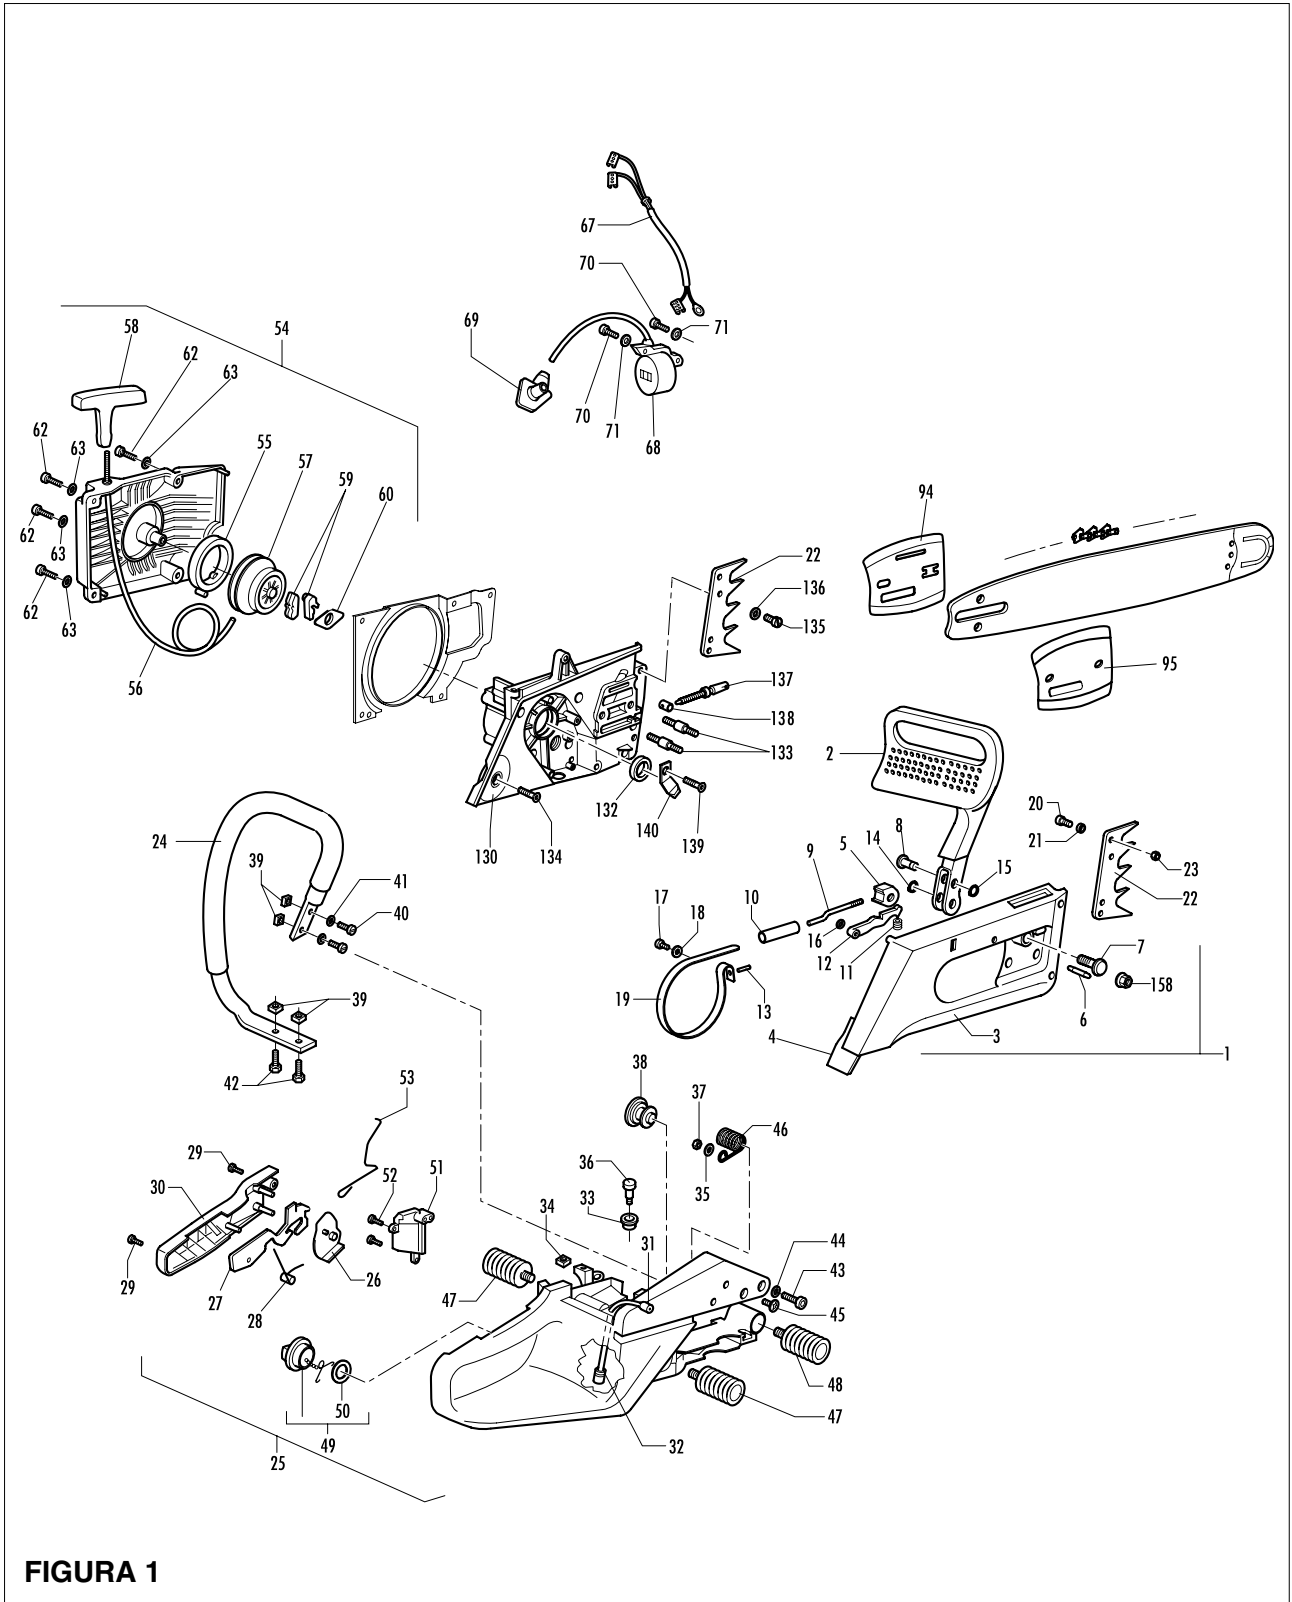

brand	McCULLOCH

date	FEB/03	SHEET 1/4

Model	Prefix
PROMAC 72 20"	01

Product number
24774700B

FIGURA 1