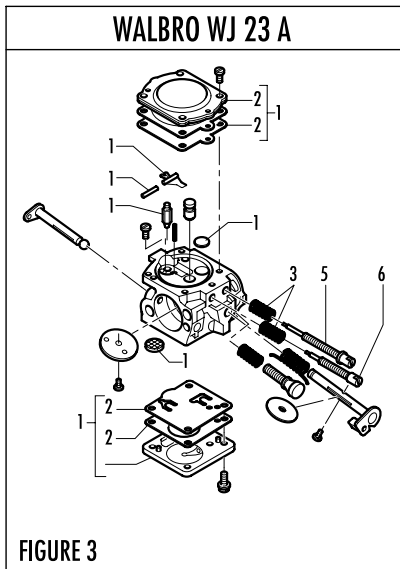

brand	McCULLOCH

date	FEB/03	SHEET 3/4

Model	Prefix
PROMAC 72 20"	01

Product number
24774700B