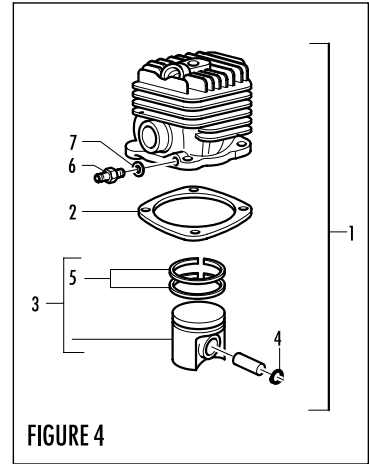

brand	McCULLOCH

date	FEB/03	SHEET 3/4

Model	Prefix
PROMAC 72 20"	01

Product number
24774700B