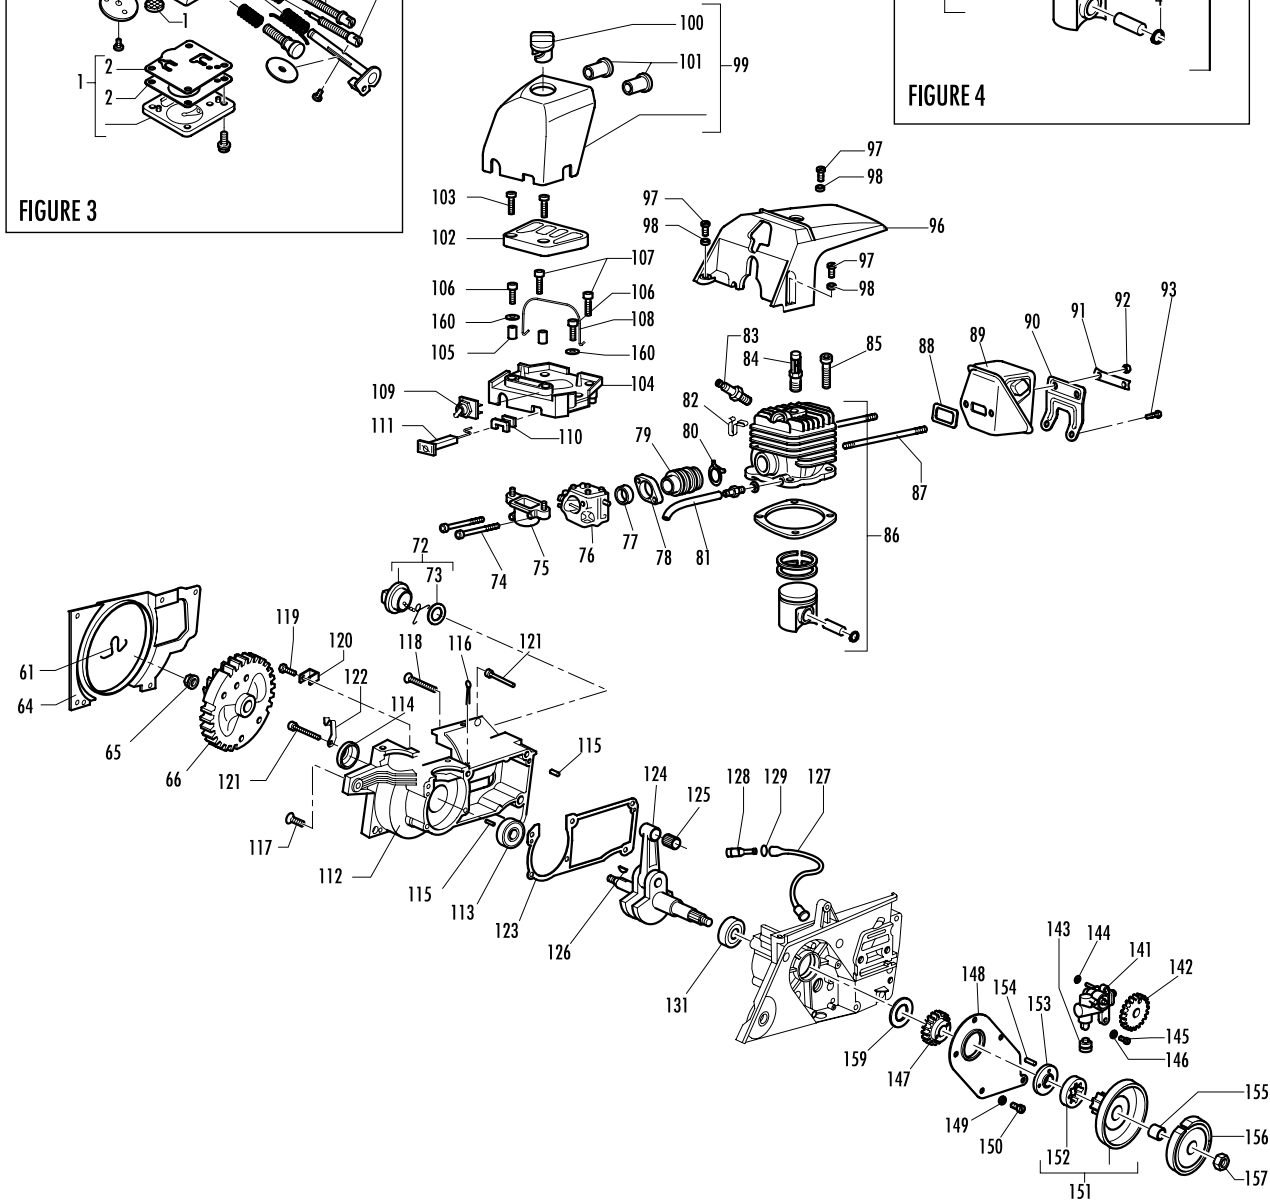

brand	McCULLOCH

date	FEB/03	SHEET 3/4

Model	Prefix
PROMAC 72 20"	01

Product number
24774700B