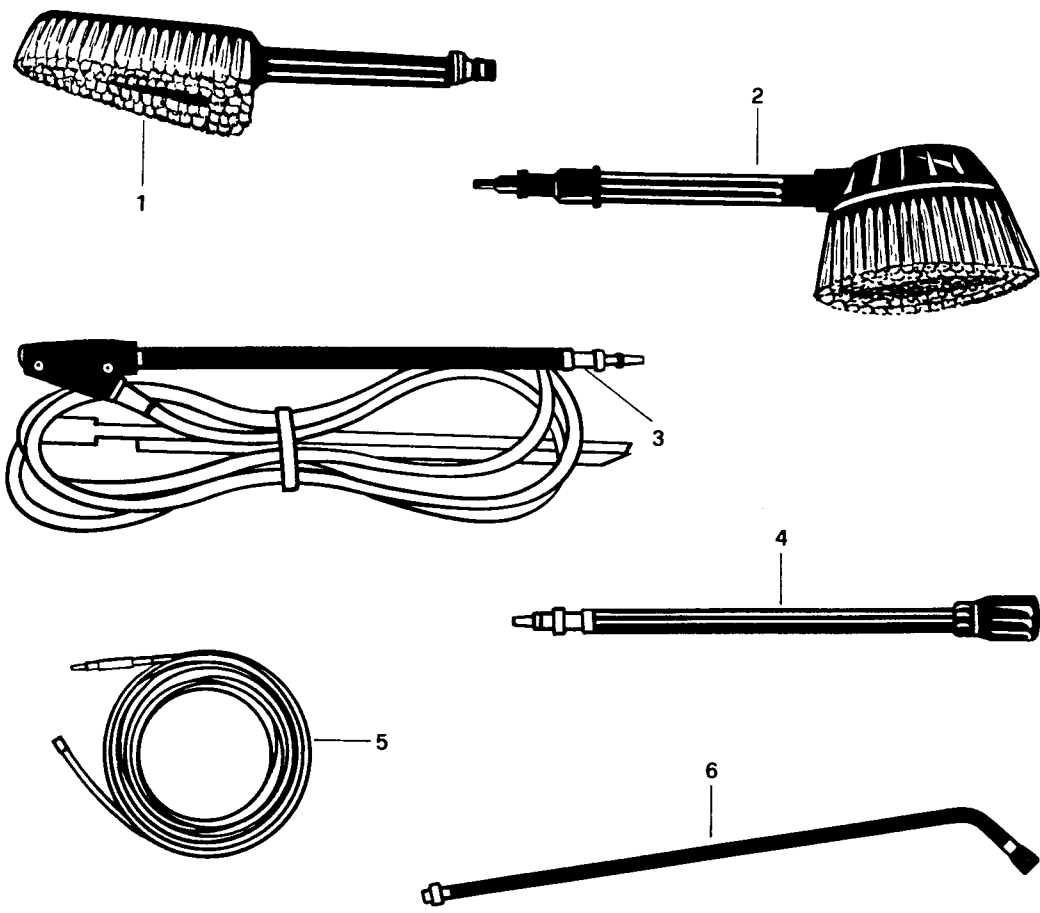

FIGURE 4

1	3760	1
2	3761	1
3	3762	1
4	3763	1
5	3764	1
6	3765	1

FIGURE 5