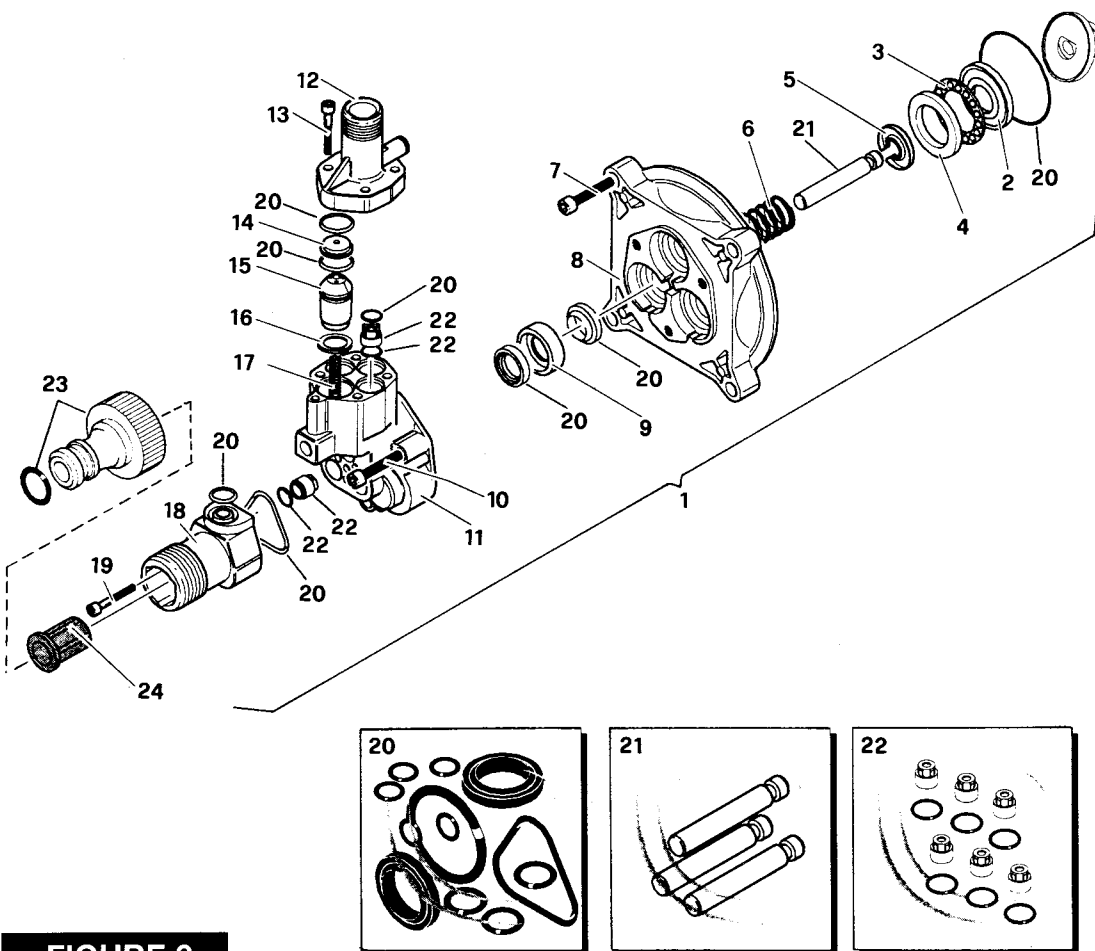

McCULLOCH[®]

ILLUSTRATED PARTS LIST

POWER MAC 1000c

CE

November 1998

FIGURE 1

1	740420	2
C 2	2020950	1
3	2020831	1
4	1261570	3
C 5	1680190	1
6	1470400	2
7	2020990	2
C 8	3592	1
9	2021090	2
10	FIGURE 2	
11	FIGURE 3	

FIGURE 2

1	2209200	1
C 2	● 1460070	1
C 3	● 1461770	1
C 4	● 1680340	1
C 5	● 2020140	3
C 6	● 2020150	3
7	● 2200210	4
8	● 2020120	1
9	● 2020050	3
10	● 850850	3
11	● 2020021	1
12	● 2020080	1
13	● 2200150	4
14	● 2020390	1
15	● 2029210	1
16	● 2020760	1
17	● 2020110	1
18	● 2020090	1
19	● 2200160	3
A 20	● 2735	1
B 21	● 2734	1
A 22	● 2733	1
B 23	1461470	1
A 24	1340260	1

1	4264	SCHUKO	1
	4283	UK	1
2	●1680170		1
3	●2200110		1
4	●840020		1
5	●1680480		1
6	●850840		1
7	●2200120		1
8	●1261551		3
C 9	●1682270		1
10	●1381940		1
11	●1381980		1
12	●2200090	SCHUKO	1
	●1682040	UK	1
13	●1682280		1
C 14	●1680250		1

FIGURE 3

B 1	3737	1
B 2	3588	1
B 3	3560	1
B 4	2000420	1

FIGURE 4

1	3760	1
2	3761	1
3	3762	1
4	3763	1
5	3764	1
6	3765	1

FIGURE 5