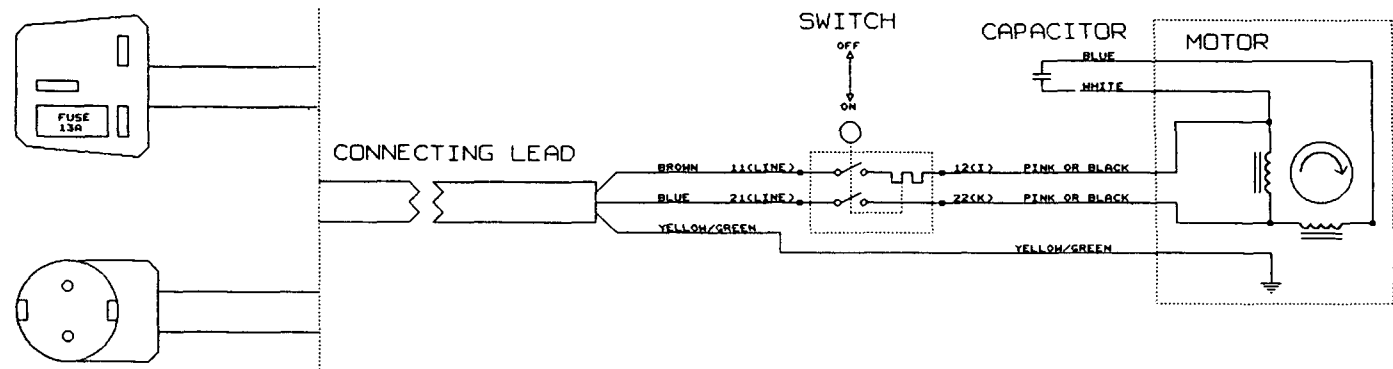

WIRING DIAGRAM

UK

EURO PLUG