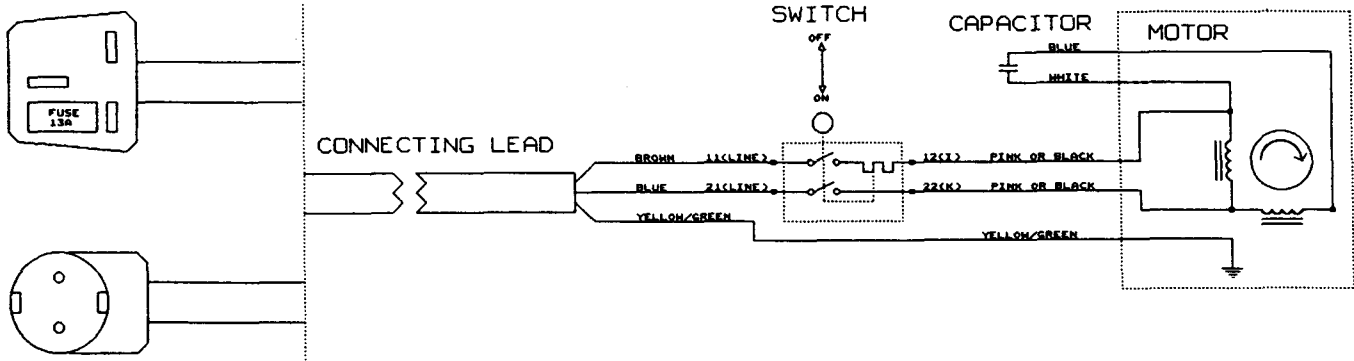

MB340/380/390

ITEM	QUANTITY			PART NO	DESCRIPTION
	MB340	MB380	MB390		
1	1	1	1	1717.0292-01	Feeding Hopper - yellow
2	1	1	1	1717.0296-01	Rubber Flap
4	8	8	8	9838.9520-12	Screw
5	1	1	1	1717.0293-01	Middle Part - yellow
6	1	1	1	1717.0297-01	Locking Plate
10	1	1	1	9849.8013-16	Screw
12	1	1	1	1717.0294-01	Lower Part - yellow
14	1	1	1	1717.0303-01	Interlock Plate
16	1	1	1	1717.0298-01	Bracket
17	1	1	1	1111.3023-01	Locking Knob
18	1	1	1	9988.3583-12	Screw
19	1	1	1	1134.2808-01	Sleeve
20	1	1	1	9675.0025-02	Lock Washer
23	1	1	1	1717.0302-03	Housing
24	1	1	1	1717.0295-01	Counter Plate
25	2	2	2	9939.0816-16	Screw
26	2	2	2	9747.0831-02	Lock Nut
27	1	1	1	1717.0095-01	Motor Housing
28	4	4	4	9832.9120-16	Screw
29	1			9500.4000-00	Electric Motor 1400W
29		1		9500.4100-00	Electric Motor 1800W
29			1	9500.4200-00	Electric Motor 2000W
30	1			9400.0255-00	Capacitor
30		1	1	9400.0256-00	Capacitor
31	4	4	4	9924.0816-16	Screw
32	1	1	1	9404.0201-00	Seal Ring
36	1	1	1	1717.0100-01	Plastic Cover
37	1	1	1	1717.0124-01	Sealing Cover
38	1	1	1	1717.0113-01	Compression Spring
39	1	1	1	1717.0112-01	Switch Plunger
40	1	1	1	1717.0151-01	Switch
40	1			1717.0151-02	Switch
40		1		1717.0151-03	Switch
41	1	1	1	1717.0139-02	Connection Cable
42	1	1	1	1717.0115-01	Cord Restrainer
43	2	2	2	9836.9116-12	Screw
44	1	1	1	1717.0140-01	Cord Restrainer
48	1	1	1	1717.0162-01	Blade Disc
49	1	1	1	1717.0304-01	Washer
50	1	1	1	9734.1241-22	Nut
51	1	1	1	1717.9000-01	Chipper Blade Kit
52	4	4	4	9859.0610-16	Screw
59	4	4	4	9939.0840-12	Screw
60	4	4	4	9747.0831-02	Lock Nut
61	2	2	2	9403.0046-70	End Plug
67	1	1	1	1717.0305-01	Leg Left
68	1	1	1	1717.0305-02	Leg Right
70	1	1	1	1717.0306-01	Axle
71	2	2	2	1134.1565-05	Spacer
72	2	2	2	1111.2656-01	Wheel
73	6	6	6	9699.0090-02	Flat Washer
74	2	2	2	9799.0831-02	Nut
75	2	2	2	1111.2804-03	Hub Cap
76	1	1	1	9900.0060-00	Allen Wrench
77	4	4	4	9699.0090-02	Flat Washer
78	1	1	1	1717.0307-01	Tube
80	1	1	1	1717.0317-01	Plunger

WIRING DIAGRAM

UK

EURO PLUG

McCULLOCH.
OUTDOOR PRODUCT (UK) Ltd.

McCulloch Outdoor Product (UK) Ltd
Centre 27 Business Park
Bankwood way, Birstall
BATLEY WF17 9TB

Telephone: 01924 420888
Fax: 01924 420870