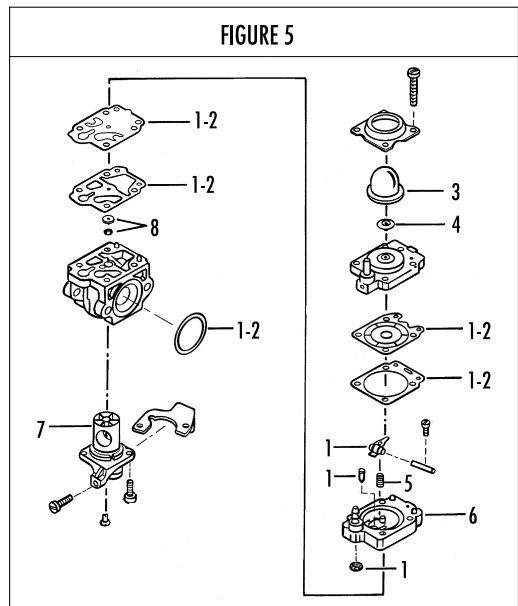

brand	MCCULLOCH

date	FEB/04	SHEET 3/4

Model	Prefix
SUPREME 300L	01

Product number
953900507

FIGURE 5