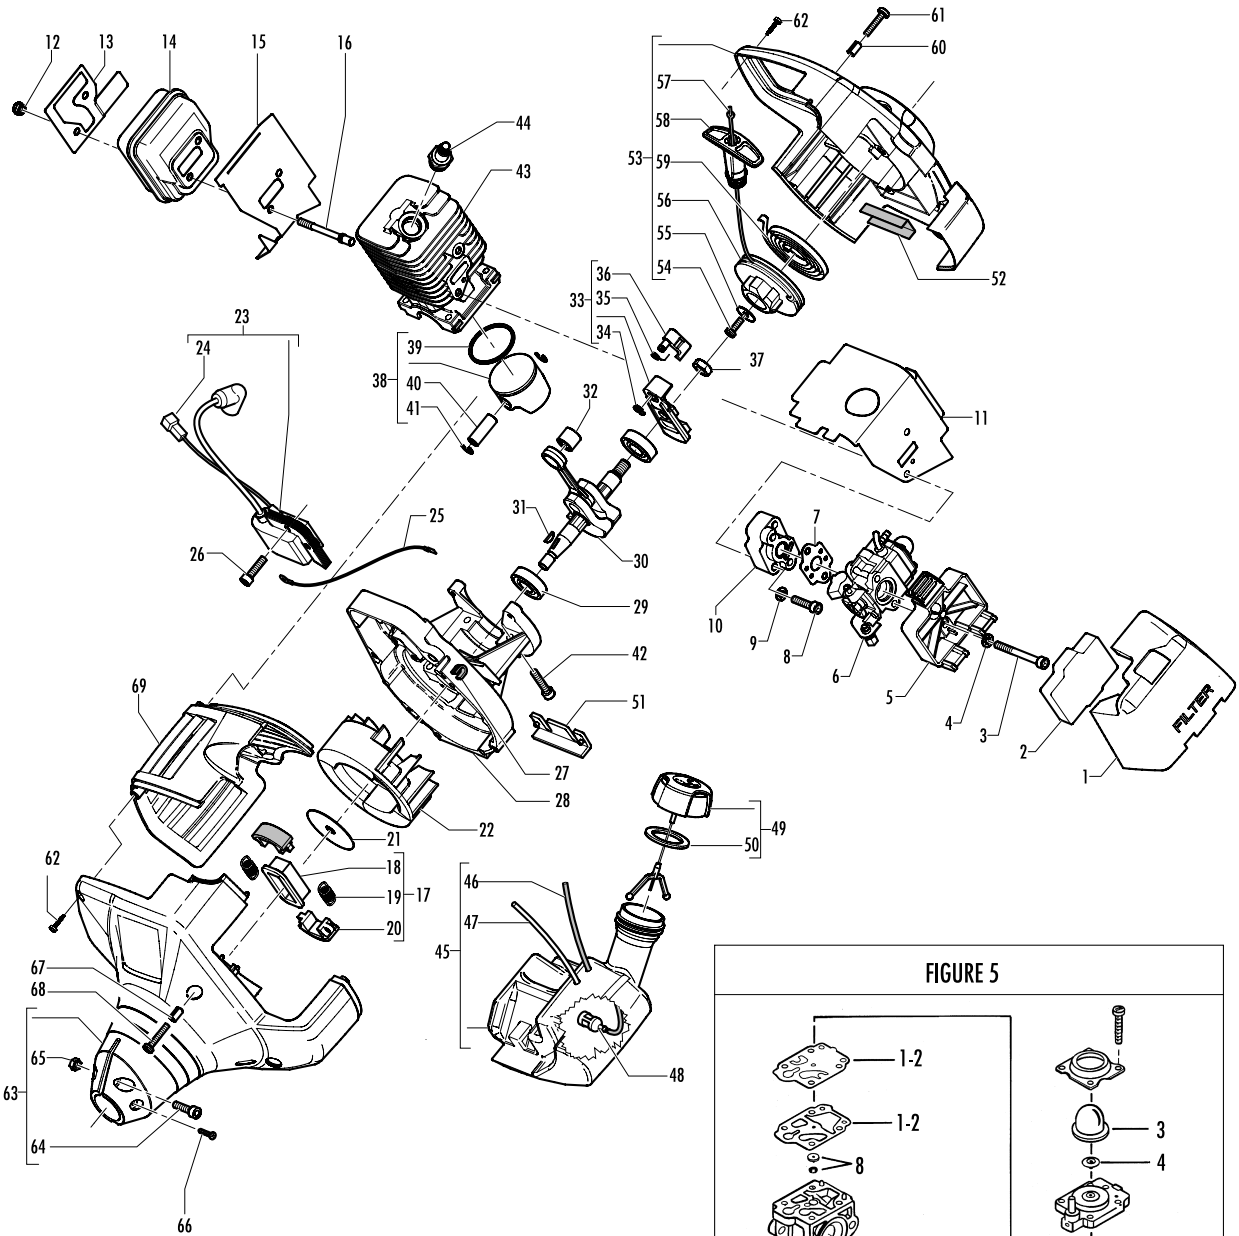

FIGURE 5

brand	MCCULLOCH

date	FEB/04	SHEET 3/4

Model	Prefix
SUPREME 300L	01

Product number
953900507

FIGURE 4