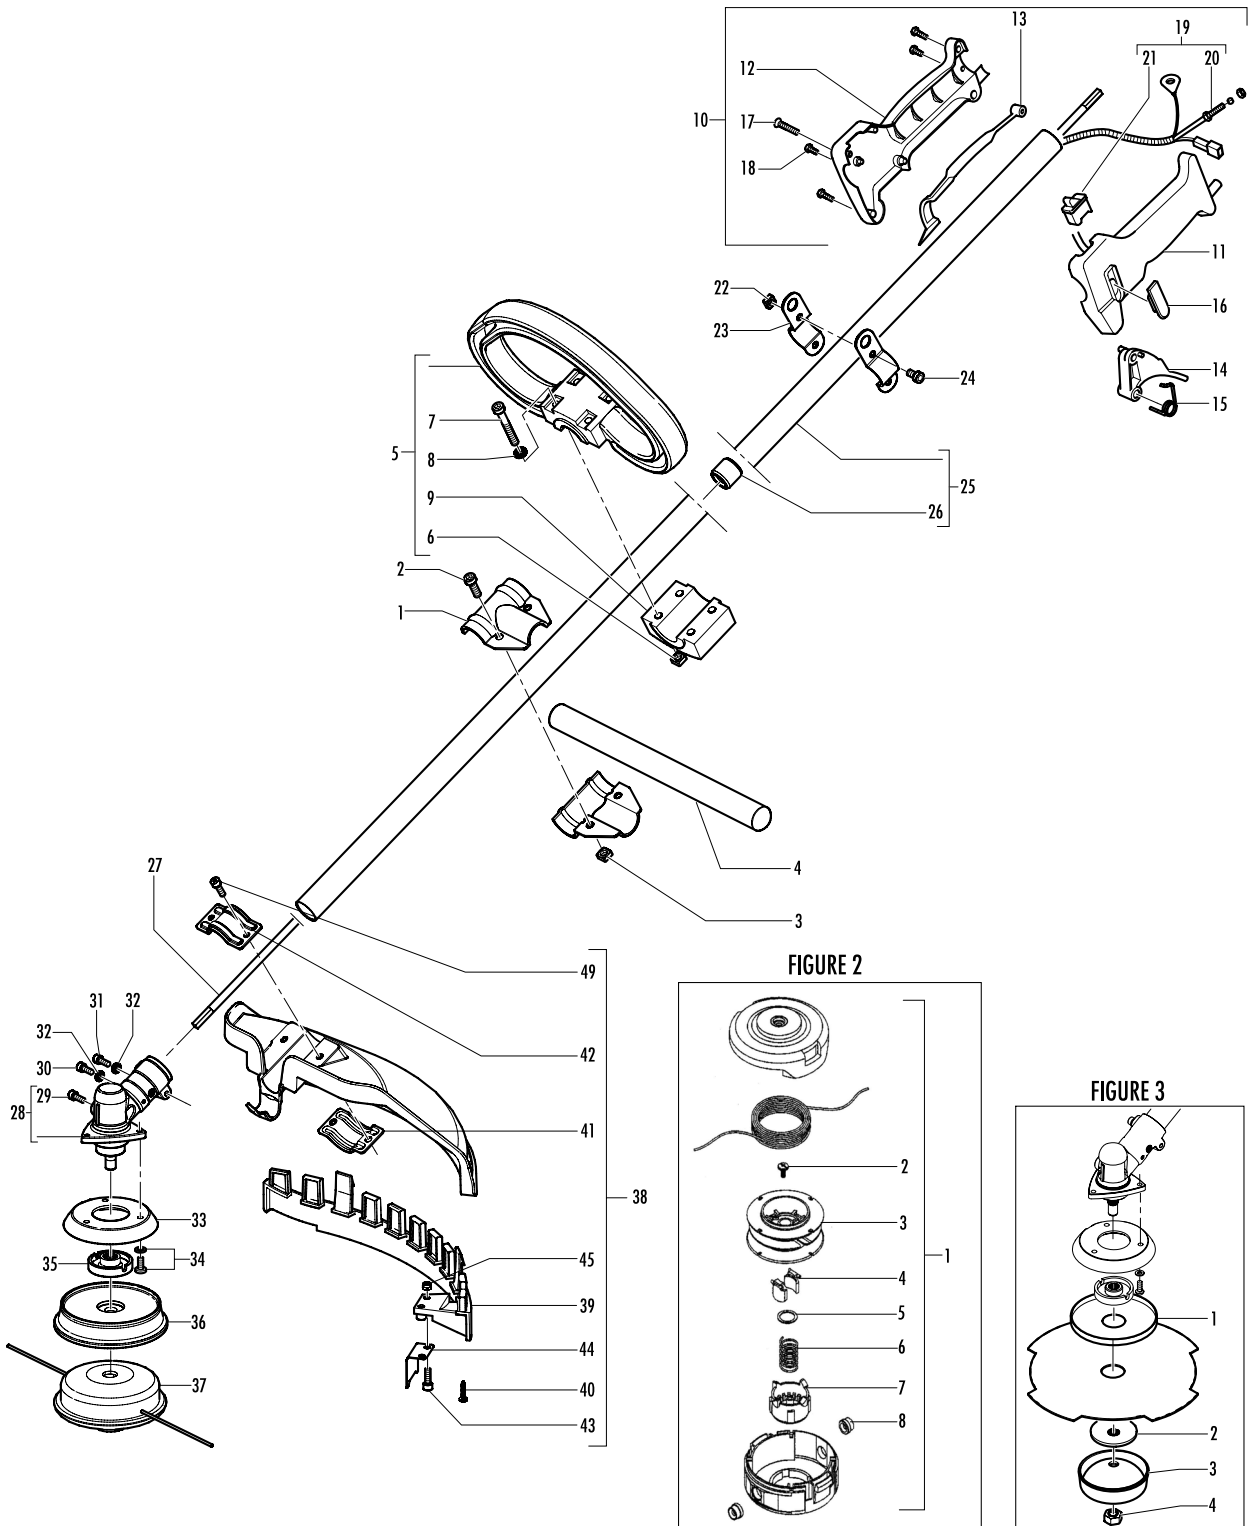

brand	MCCULLOCH

date	FEB/04	SHEET 1/4

Model	Prefix
SUPREME 300L	01

Product number
953900507

FIGURE 1