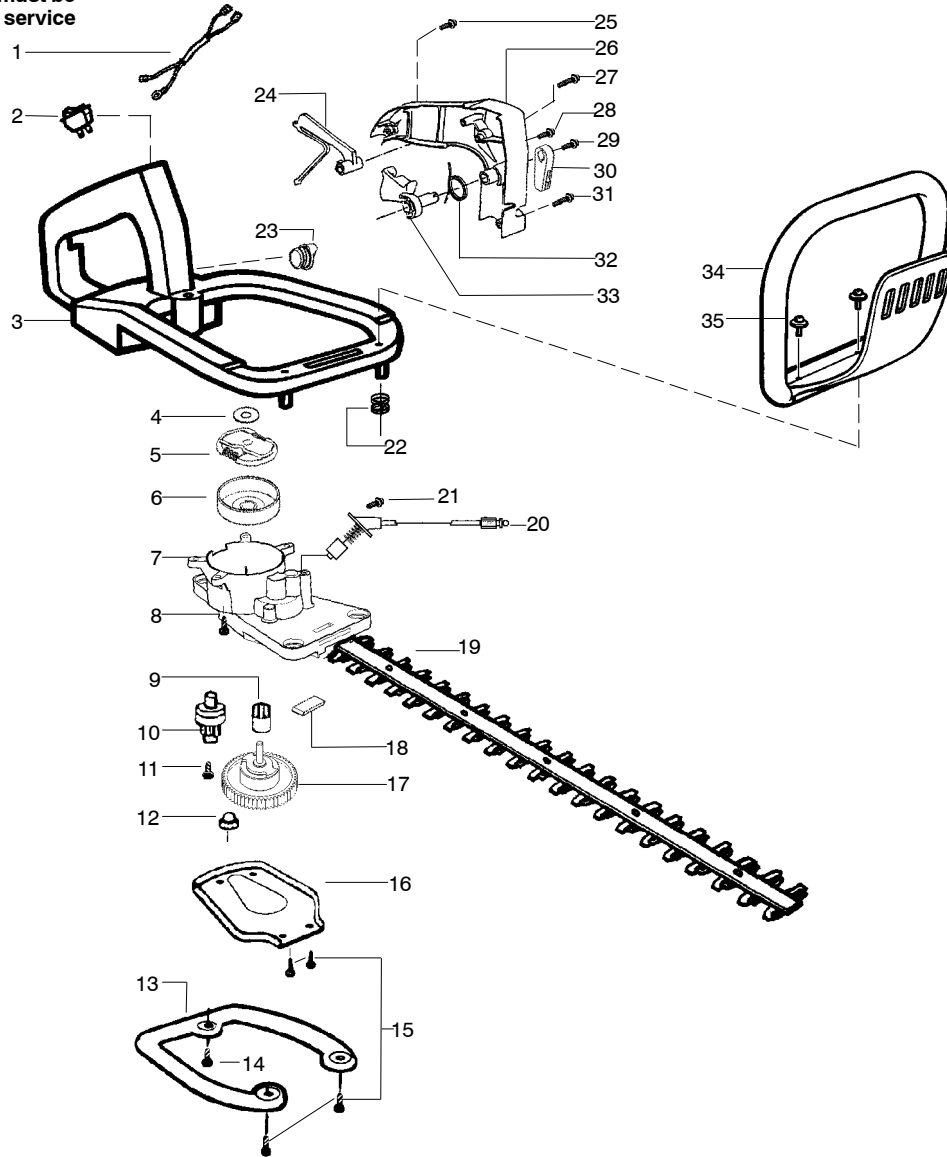

WARNING

All repairs, adjustments and maintenance not described in the Operator's Manual must be performed by qualified service personnel.

TYPE 1

Ref.	Part No.	Description	Ref.	Part No.	Description
1.	530054133	Assy-Leadwire/Switch (Incl.#2)	19.	530403229	Assy-Blade 22"
2.	530029954	Switch-Ignition	20.	530057819	Assy-Cable Stop
3.	530071655	Assy-Rear Handle & Tank	21.	530015934	Screw
4.	530015828	Washer-Clutch	22.	530029946	Spring
5.	530014396	Kit-Clutch Assy.	23.	530014871	Assy-Fuel Cap
6.	530056069	Assy-Drum	24.	530059104	Lockout-Throttle
7.	530058833	Assy-Gear Box (incl.# 9-11)	25.	530015934	Screw
8.	530015886	Screw	26.	530057821	Cover-Handle
9.	530016013	Bearing-Gear	27.	530015940	Screw
10.	530096258	Assy-Pinion	28.	530015934	Screw
11.	530015805	Screw	29.	530015775	Screw
12.	530032121	Bushing-Blade	30.	530057818	Lever-Trigger
13.	530036046	Plate-Isolator	31.	530016406	Screw
14.	530015849	Screw	32.	530036123	Spring-Trigger
15.	530015934	Screw	33.	530053884	Trigger
16.	530029916	Cover-Gear Box Plate	34.	530094992	Handle-Front
17.	530071777	Kit-Drive Gear Ass'y. (Incl. #12)	35.	530015955	Screw
18.	530029948	Seal-Blade (Felt)			

✓ = NEW PART NUMBER FOR THIS IPL   * = REFER TO THE SERVICE REFERENCE INDICATED FOR MORE INFORMATION. (LOCATED AT END OF IPL)
● = THESE PARTS ARE ILLUSTRATED FOR CLARITY. ORDER COMPLETE ASSEMBLY.