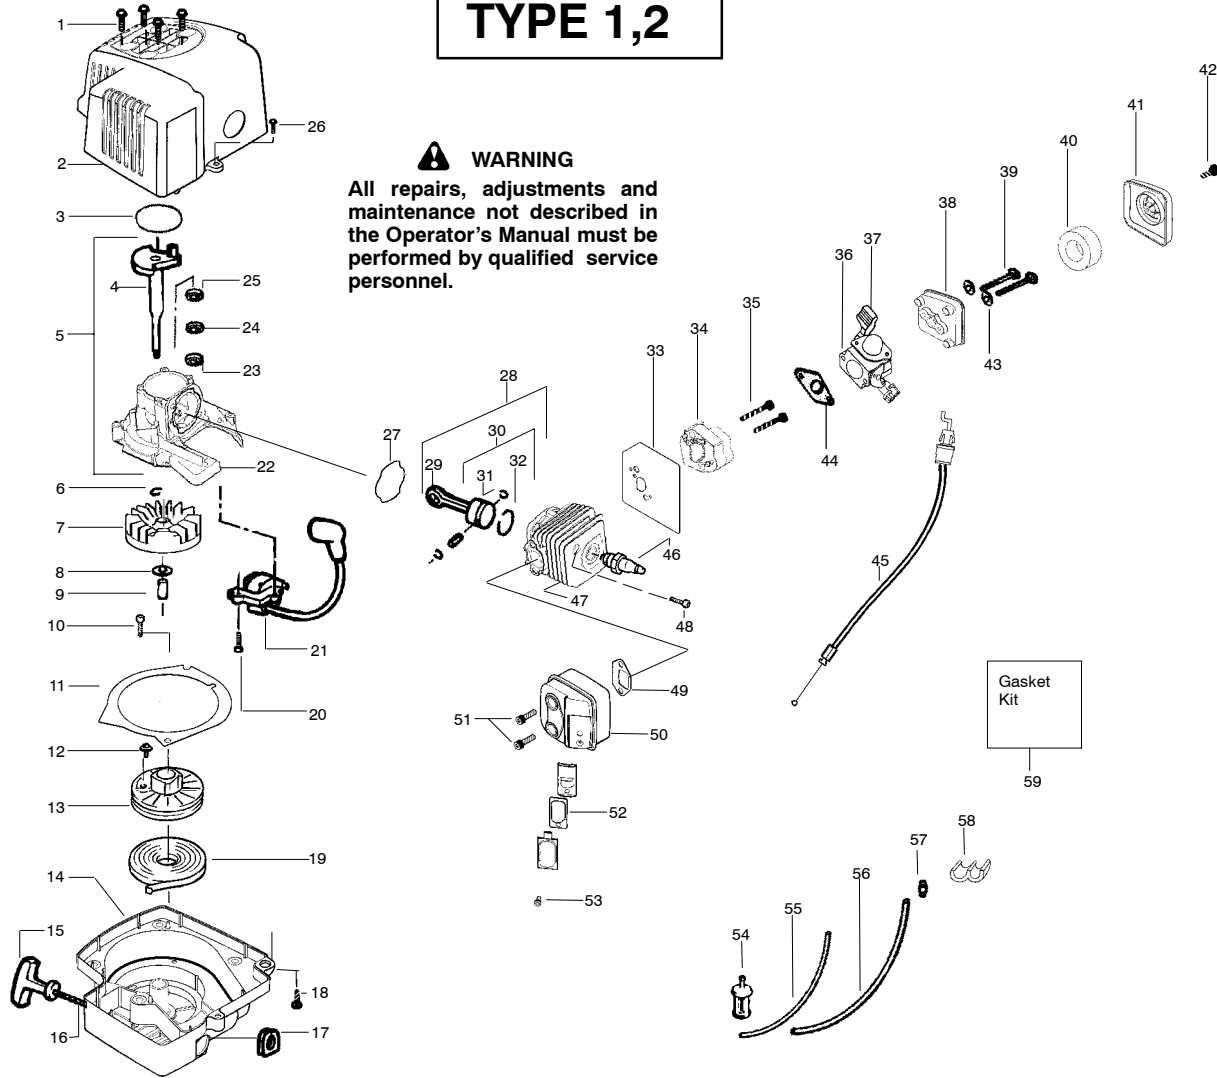

## TYPE 1,2

**WARNING**

All repairs, adjustments and maintenance not described in the Operator's Manual must be performed by qualified service personnel.

Ref.	Part No.	Description	Ref.	Part No.	Description	Ref.	Part No.	Description
1.	530016386	Screw	24.	530019264	Seal-Crankshaft	46.	952030249	Spark Plug(RCJ-6Y)
2.	530056454	Shroud	25.	530032125	Bearing-Inner	47.	530012500	Cylinder
3.	530071486	O-Ring-C'case (kit)	26.	530015934	Screw	48.	530015953	Screw
4.	530028802	Assy-Crankshaft	27.	530071486	Seal-Cylinder (kit)	49.	530071486	Gasket-Muffler (kit)
5.	530071681	Assy-C/case-C/shaft (Incl. #4,6 & 22)	28.	530071785	Kit-Piston/Rod Assy. (Incl. 29 & 30)	50.	530071805	Kit-Muffler (incl. # 49,51.52,53)
6.	530015941	Ring-Retainer-C'shaft	29.	530069945	Kit-Connecting Rod Assy.	51.	530016338	Bolt-Muffler
7.	530071487	Assy-Flywheel	30.	530071833	Kit-Piston (Incl. 31 & 32)	52.	530071544	Kit-Spark Arrestor
8.	530015828	Washer-Flat	31.	530015162	Retainer-Piston Pin	53.	530015241	Screw
9.	530055729	Spacer-Flywheel	32.	530055120	Ring-Piston	54.	530095647	Assy-Pick-up
10.	530015496	Screw	33.	530071486	Gasket-Carb. Adapt.(kit)	55.	530069247	Kit-Fuel Line(small)
11.	530055681	Plate-Baffle	34.	530057634	Adapter-Carburetor	56.	530069216	Kit-Fuel Line(large)
12.	530016392	Screw	35.	530016309	Screw	57.	530023877	Fitting-Fuel Line
13.	530069353	Kit-Starter Pulley (Incl.# 12)	36.	530071776	Kit-Carburetor Ass'y. (C1U-VW2)	58.	530016103	Clip-Retainer
14.	530056277	Assy-Fan Housing	(Note: Repair kits are not available for this carburetor)		59.	530071486	Kit-Gasket (Incl. #3,27,33,44,49)	
15.	530027569	Handle-Starter	37.	530059280	Lever-Choke			
16.	530069232	Kit-Rope	38.	530055680	Air Box			
17.	530019182	Grommet-Ignition Module	39.	530016429	Screw			
18.	530016386	Screw-(f/hsg to shrd)	40.	530047932	Air Filter Foam			Not Shown
19.	530042085	Spring-Starter	41.	530055679	Air Filter Cover			
20.	530016357	Screw	42.	530015957	Screw			
21.	530054137	Ignition Module	43.	530015158	Washer			
22.	530012510	Assy-Crankcase (Incl. 23-25)	44.	530071486	Gasket-Carburetor(kit)			Manuals
23.	530055728	Bearing-Outer	45.	530058756	Assy-Throttle Cable			530164224 Euro
								530164223 Scan