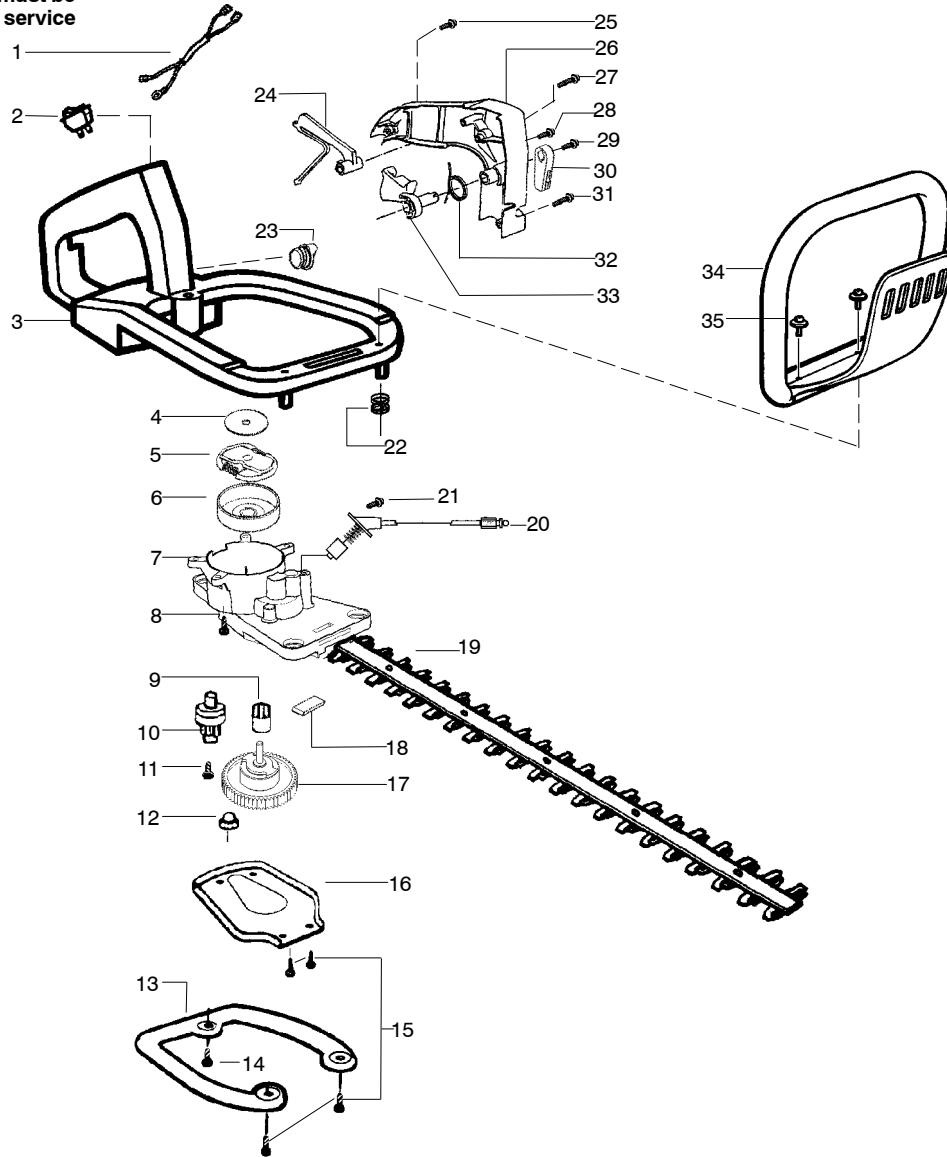

WARNING

All repairs, adjustments and maintenance not described in the Operator's Manual must be performed by qualified service personnel.

TYPE 1

Ref.	Part No.	Description	Ref.	Part No.	Description
1.	530054133	Assy-Leadwire/Switch (Incl.#2)	19.	530403229	Assy-Blade 22"
2.	530029954	Switch-Ignition	20.	530057819	Assy-Cable Stop
3.	530071655	Assy-Rear Handle & Tank	21.	530015934	Screw
4.	545024809	Washer-Clutch (Kit)	22.	530029946	Spring
5.	545024809	Assy-Clutch (Kit)	23.	530014871	Assy-Fuel Cap
6.	545024809	Drum-Clutch (Kit)	24.	530059104	Lockout-Throttle
7.	530058833	Assy-Gear Box (incl.# 9-11)	25.	530015934	Screw
8.	530015886	Screw	26.	530057821	Cover-Handle
9.	530016013	Bearing-Gear	27.	530015940	Screw
10.	530096258	Assy-Pinion	28.	530015934	Screw
11.	530015805	Screw	29.	530015775	Screw
12.	530032121	Bushing-Blade	30.	530057818	Lever-Trigger
13.	530036046	Plate-Isolator	31.	530016406	Screw
14.	530015849	Screw	32.	530036123	Spring-Trigger
15.	530015934	Screw	33.	530053884	Trigger
16.	530029916	Cover-Gear Box Plate	34.	530094992	Handle-Front
17.	530071777	Kit-Drive Gear Ass'y. (Incl. #12)	35.	530015955	Screw
18.	530029948	Seal-Blade (Felt)			

✓ = NEW PART NUMBER FOR THIS IPL   * = REFER TO THE SERVICE REFERENCE INDICATED FOR MORE INFORMATION. (LOCATED AT END OF IPL)
● = THESE PARTS ARE ILLUSTRATED FOR CLARITY. ORDER COMPLETE ASSEMBLY.