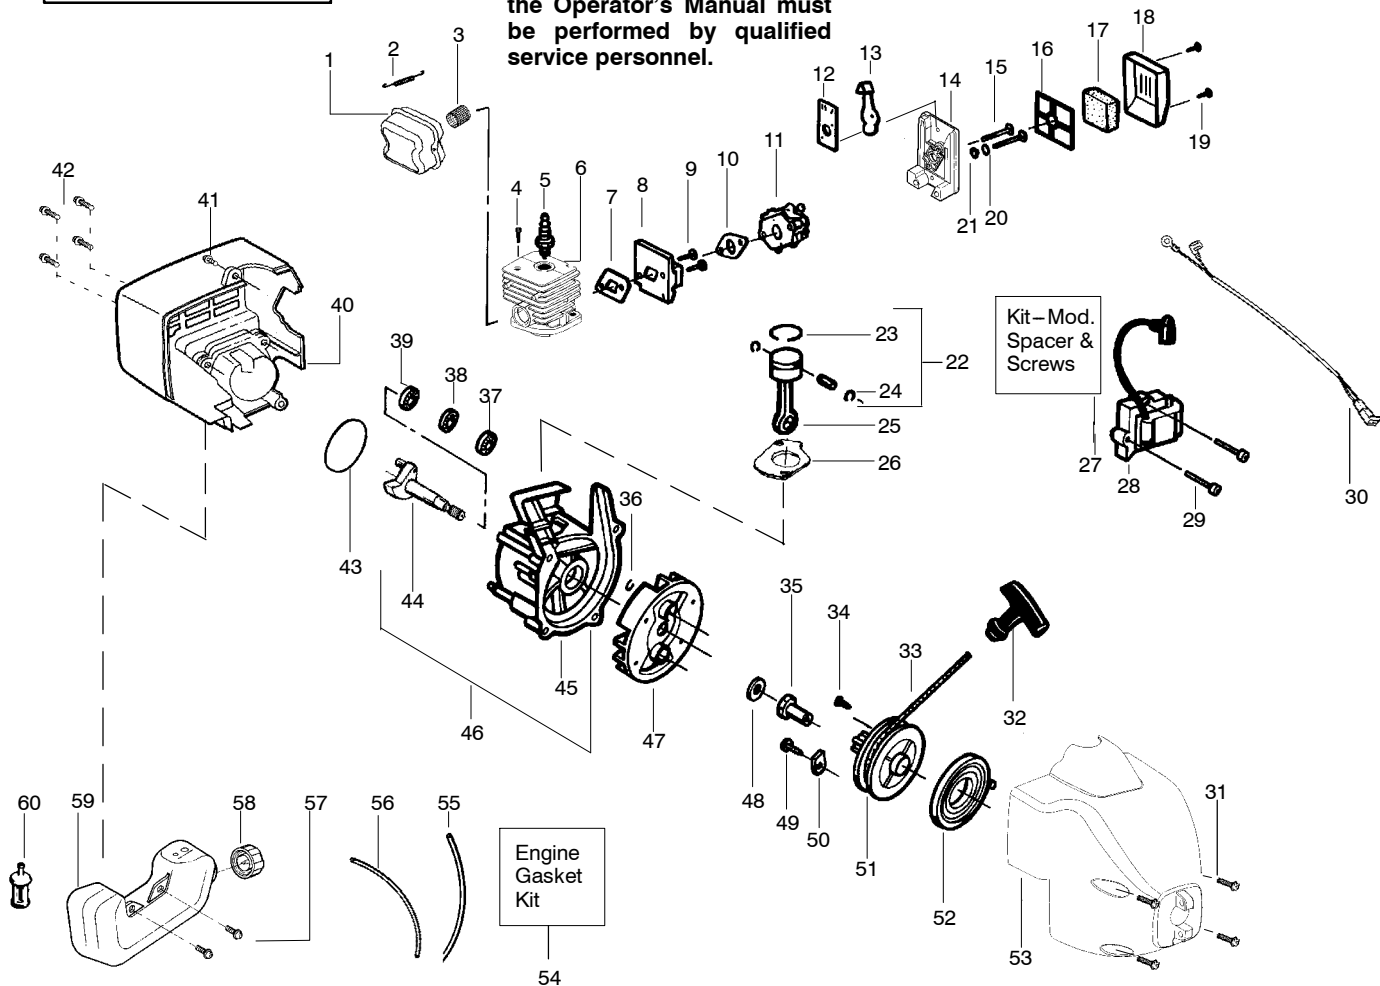

TYPE 5

WARNING

All repairs, adjustments and maintenance not described in the Operator's Manual must be performed by qualified service personnel.

Ref.	Part No.	Description	Ref.	Part No.	Description	Ref.	Part No.	Description
1.	530071396	Kit - Muffler (incl. 2,3)	23.	530055120	Ring-Piston	45.	530071627	Assy-Crankcase (Incl. 38-40)
2.	530042088	Spring-Muffler	24.	530015162	Ret.-Piston Pin	46.	530071675	Assy-C'case & C'shaft (Incl. 37,45,46)
3.	530071391	Screen-Spark Arrestor	25.	530069945	Kit-Conn. Rod Ass'y.	47.	530054115	Assy-Flywheel
4.	530015953	Screw-Cylinder	26.	530071363	Gasket-Cylinder (Kit)	48.	530015828	Washer-Flat
5.	Champion	Spark Plug (RCJ6Y)	27.	530071731	Kit-Module Spacer & Screws	49.	530015775	Screw
6.	530012416	Cylinder	28.	530039211	Module-Ignition	50.	530053985	Retainer-Pulley
7.	530071363	Gasket-Cyl./Carb. (Kit)	29.	530016357	Screw	51.	530071536	Kit-Starter Pulley (Incl. 34)
8.	530057635	Adaptor-Carb.	30.	530047278	Assy-Switch Wire	52.	530042086	Spring-Starter
9.	530016014	Screw	31.	530015810	Screw	53.	530071527	Assy. - Fan Housing
10.	530071363	Gasket-Carb. (Kit)	32.	530027569	Handle-Starter	54.	530071363	Kit-Engine Gasket (Incl. 7,10,26,44)
11.	---	Kit - Carburetor Ass'y (WT-631)	33.	530071542	Kit - Rope	55.	530069216	Kit-Fuel Line(large)
12.	530038747	Plate-Choke Mounting	34.	530016391	Screw	56.	530069247	Kit-Fuel Line(small)
13.	530035499	Shutter-Choke	35.	530027953	Coupling-Drive	57.	530016379	Retainer-Tank
14.	530052431	Box-Air	36.	530015941	Retain. Ring-C'shaft	58.	530014347	Assy-Fuel Cap
15.	530016393	Screw	37.	530055728	Bearing-Outer	59.	530056731	Assy-Fuel Tank (Incl. cap, lines,filter)
16.	530036569	Plate - Filter Support	38.	530071615	Kit-C'case Seal	60.	530095646	Assy-Fuel Pickup
17.	530036575	Air Filter- Foam	39.	530032125	Bearing-Inner			
18.	530054414	Cover-Air Filter	40.	530057026	Shroud-Rear			
19.	530015892	Screw	41.	530015886	Screw			
20.	530015852	Spacer-Choke	42.	530015810	Screw			
21.	530015254	Washer	43.	530071363	O-Ring-C'case/Shrd (Kit)			
22.	530071833	Kit - Piston (Incl. 23, 24 & Pin)	44.	530012413	Assy-Crankshaft			

✓ = NEW PART NUMBER FOR THIS IPL

★ = REFER TO THE SERVICE REFERENCE INDICATED FOR MORE INFORMATION. (LOCATED AT END OF IPL)