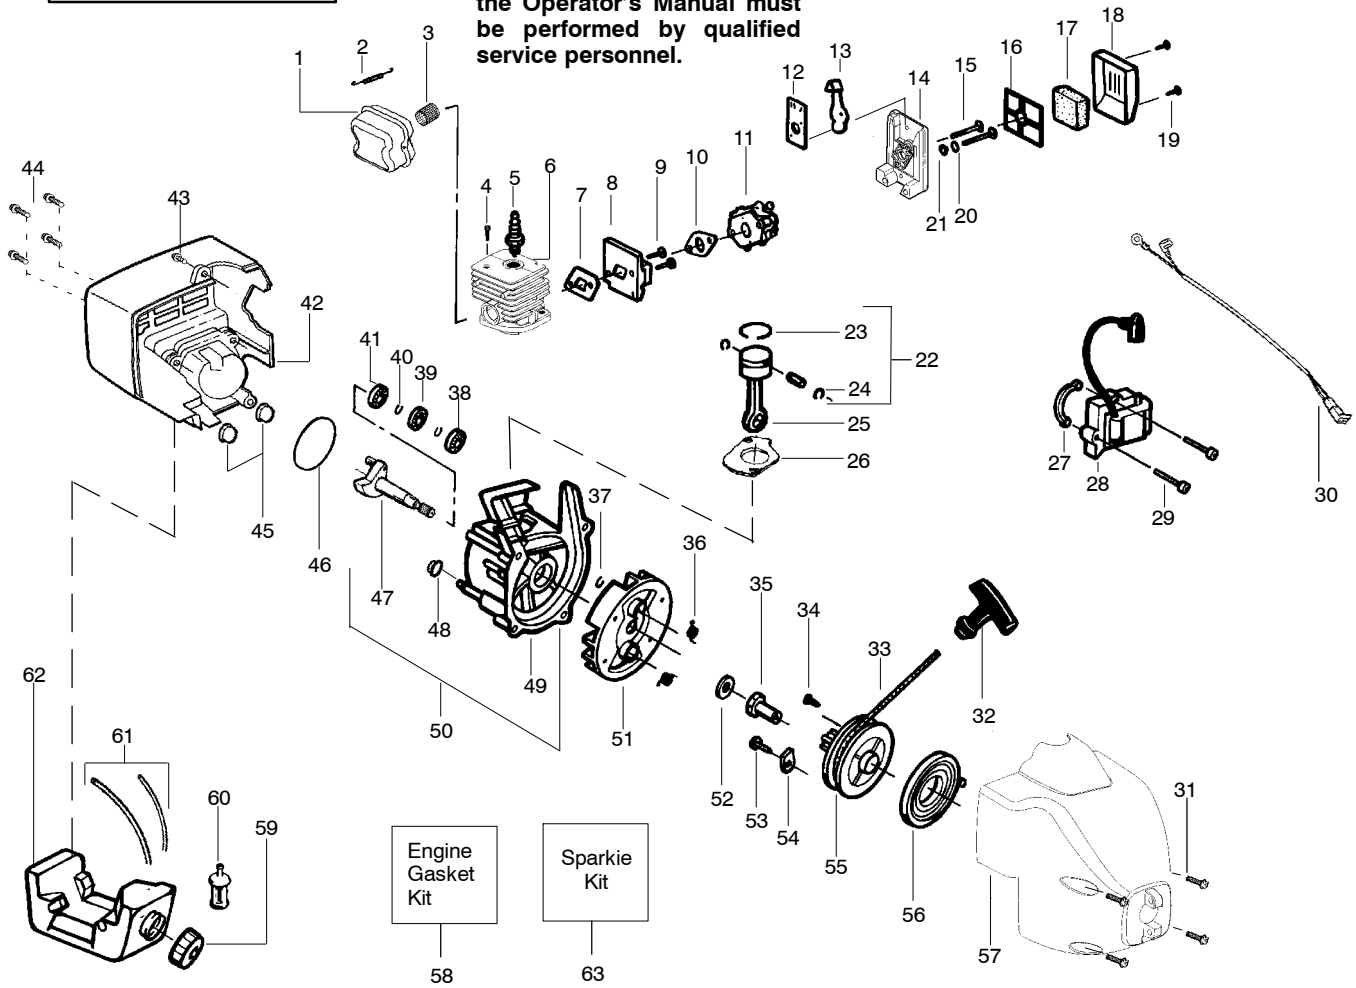

TYPE 1

⚠ WARNING
All repairs, adjustments and maintenance not described in the Operator's Manual must be performed by qualified service personnel.

Ref.	Part No.	Description	Ref.	Part No.	Description	Ref.	Part No.	Description
1.	530071390	Kit - Muffler (incl. 2,3)	24.	530015162	Ret.-Piston Pin	48.	530036792	Isolator-C'Case
2.	530042088	Spring-Muffler	25.	530069945	Kit-Conn. Rod Ass'y.	49.	530012414	Assy-Crankcase
3.	530071391	Screen-Spark Arrestor	26.	530071535	Gasket-Cylinder (Kit)			(Incl. 38-41)
4.	530015953	Screw-Cylinder	27.	530036145	Spacer-Module	50.	530071337	Assy-C'case & C'shaft
5.	Champion	Spark Plug (RCJ 8Y)	28.	530039211	Module-Ignition			(Incl. 37,47,49)
6.	530071359	Kit - Cylinder	29.	530015954	Screw	51.	530069886	Assy-Flywheel
7.	530071535	Gasket-Cyl./Carb.(Kit)	30.	530047278	Assy-Switch Wire	52.	530015828	Washer-Flat
8.	530069758	Kit - Carb. Adaptor	31.	530015810	Screw	53.	530015775	Screw
9.	530016014	Screw	32.	530027569	Handle-Starter	54.	530053985	Retainer-Pulley
10.	530071535	Gasket-Carb. (Kit)	33.	530071542	Kit - Rope	55.	530071536	Kit-Starter Pulley
11.	530069754	Kit - Carburetor Ass'y (Incl. Limiter Cap)	34.	530016326	Screw			(Incl. 34)
12.	530038747	Plate-Choke Mounting	35.	530027953	Coupling-Drive	56.	530042086	Spring-Starter
13.	530035499	Shutter-Choke	36.	530023817	Spring-Starter Dog	57.	530071526	Assy. - Fan Housing
14.	530052431	Box-Air	37.	530015941	Retain. Ring-C'shaft	58.	530071535	Kit-Engine Gasket
15.	530015887	Screw	38.	530032124	Bearing-Outer			(Incl. 7,10,26,46)
16.	530036569	Plate - Filter Support	39.	530019179	Seal-C'case	59.	530014347	Assy-Fuel Cap
17.	530036575	Air Filter- Foam	40.	530015945	Retainer Ring-C'case	60.	530095646	Assy-Fuel Pickup
18.	530054414	Cover-Air Filter	41.	530032125	Bearing-Inner	61.	530069599	Kit-Fuel Line
19.	530015892	Screw	42.	530054299	Shroud-Rear	62.	530049933	Assy-Fuel Tank
20.	530015852	Spacer-Choke	43.	530015934	Screw			(Incl. cap, lines,filter)
21.	530015254	Washer	44.	530015810	Screw	63.	507475326	Kit-Sparkie (Incl. spring term. & boot)
22.	530071357	Kit - Piston (Incl. 23, 24 & Pin)	45.	530036793	Isolator-Shroud			
23.	530055120	Ring-Piston	46.	530071535	O-Ring-C'case/Shrd (Kit)			
			47.	530012413	Assy-Crankshaft			