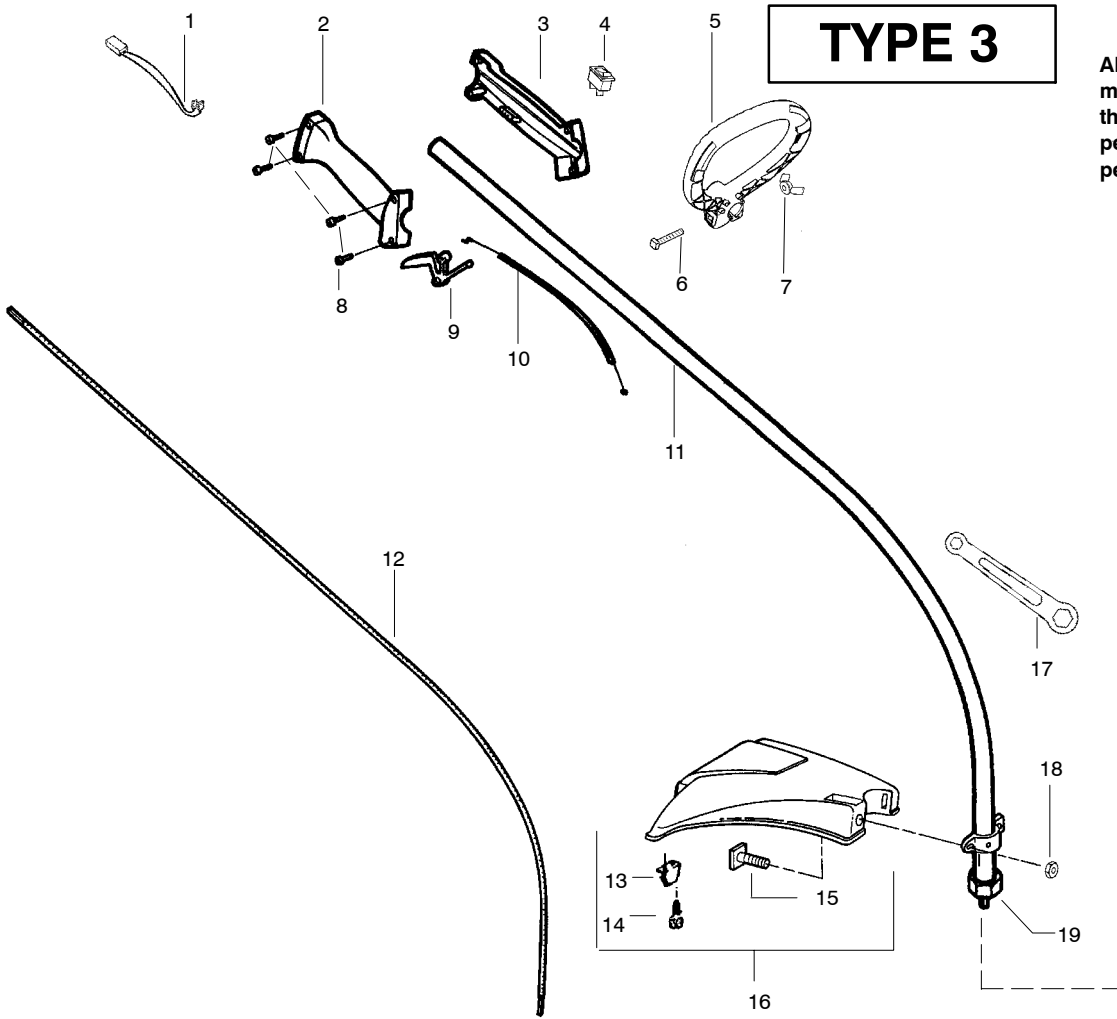

Ref.	Part No.	Description	Ref.	Part No.	Description
1.	530054183	Ass'y. – Wire	17.	530071683	Kit – Shield Ass'y. (Incl. 14, 15, 16, 18 & 19)
2.	530069888	Kit – Throttle Hsg. (Right)	18.	530056401	Wrench
3.	530095382	Throttle Hsg. (Left)	19.	530015197	Nut
4.	530069572	Kit – Switch	20.	530095563	Dust cup
5.	530038708	Assist Handle	21.	530095846	Cutting Head (Incl. 22 – 25)
6.	530015820	Bolt	22.	530095776	Hub Ass'y.
7.	530094742	Clamp – Handle	23.	530053241	Spring – Compression
8.	530016152	Wingnut	24.	530401957	Clip – Retainer
9.	530016273	Screw – Throttle Hsg.	25.	530095845	Spool w/Line
10.	530038682	Trigger			
11.	530036744	Assy – Throttle Cable			
12.	---	Kit – Drive Shaft Hsg. Ass'y (45")			
	545087806	(51")			
13.	---	Drive Shaft – Flex (45")		Not Shown	
	530096275	(51")			
	530096276				
14.	530052286	Line Limiter			Operator Manual
15.	530015886	Screw – Line Limiter		545076651	Aust.
16.	530015820	Bolt		545076641	Scan
				545076640	Euro
				530150312	Decal – Shaft Warning CE
				530150494	Decal – Shaft Warning (Aust.)