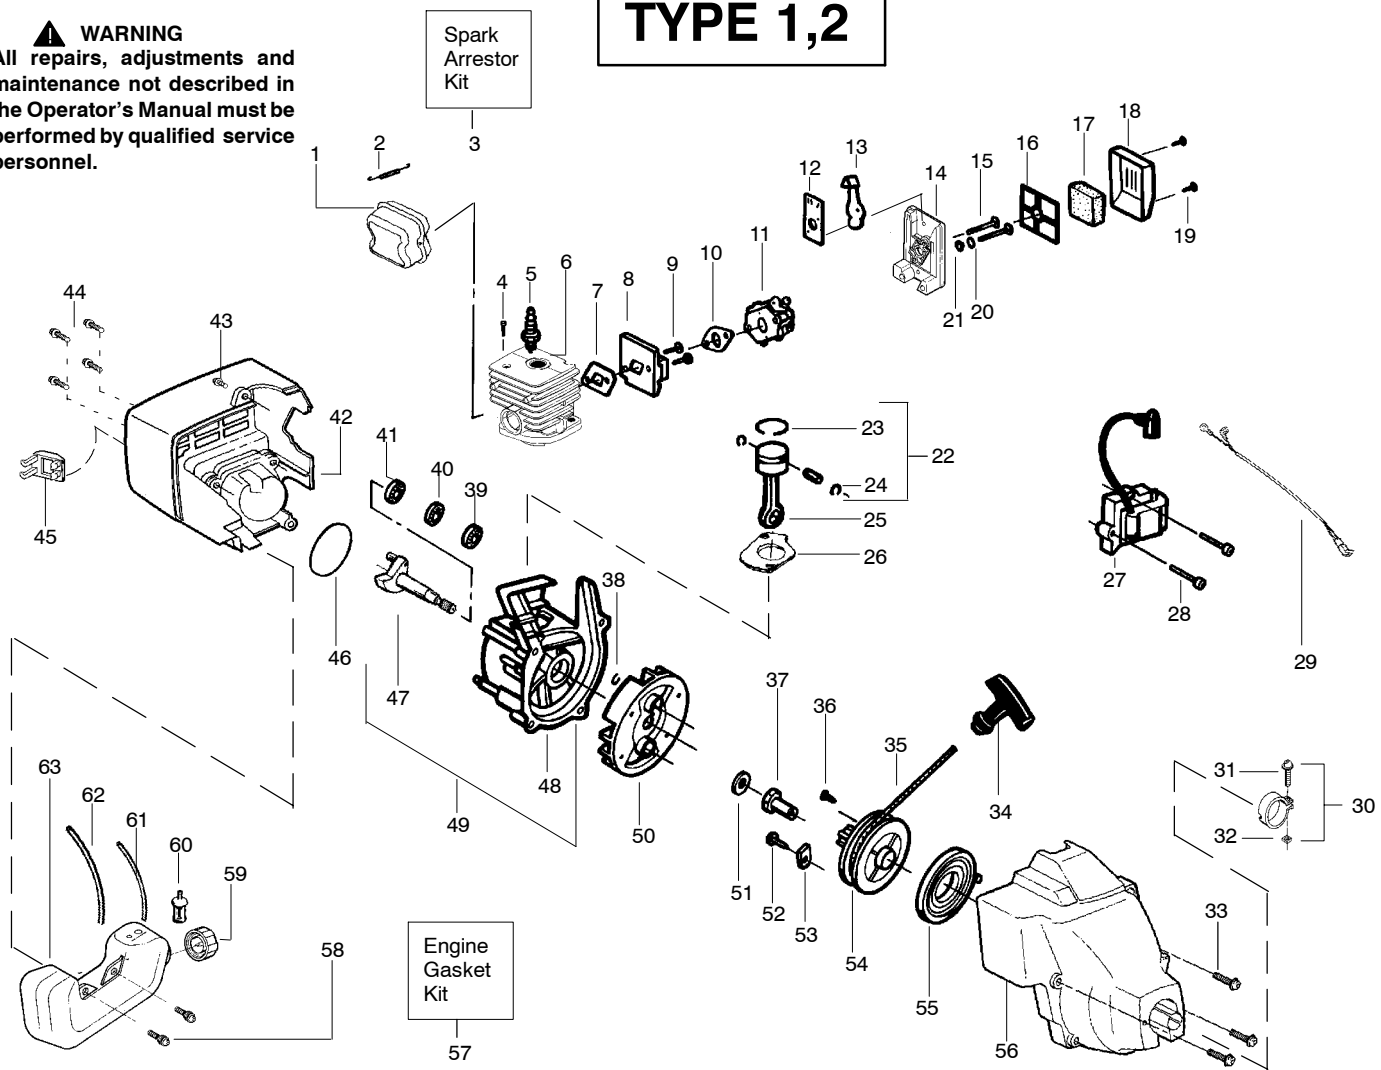

TYPE 1,2

⚠ WARNING
All repairs, adjustments and maintenance not described in the Operator's Manual must be performed by qualified service personnel.

Ref.	Part No.	Description	Ref.	Part No.	Description	Ref.	Part No.	Description
1.	530071396	Kit - Muffler (incl. 2)	22.	530071357	Kit - Piston	45.	530054536	Guard-Muffler
2.	530042088	Spring-Muffler	23.	530055120	(Incl. 23, 24 & Pin)	46.	530071363	O-Ring-C'case (kit)
3.	530071391	Kit-Spark Arrestor	24.	530015162	Retainer-Piston Pin	47.	530054753	Assy-Crankshaft
4.	530015953	Screw-Cylinder	25.	530069945	Assy-Connecting Rod	48.	530071627	Kit-Crankcase
5.	Champion	Spark Plug (RCJ 6Y)	26.	530071363	Gasket-Cylinder (kit)	49.	530071624	Assy-C'case & C'shaft
6.	530071359	Kit-Cylinder	27.	530039163	Module-Ignition			(Incl. 39-41)
7.	530071363	Gasket-Cyl/Carb.(kit)	28.	530016357	Screw	50.	530054114	Assy-Flywheel
8.	530057634	Adaptor-Carb.	29.	530049018	Assy-Switch Wire	51.	530015828	Washer-Flat
9.	530016014	Screw	30.	530056365	Assy-Nose Cone Clamp	52.	530015775	Screw
10.	530071363	Gasket-Carb.(kit)	31.	530016381	(Incls. 31 & 32)	53.	530027523	Retainer
11.	530071630	Kit - Carburetor Ass'y (C1U-W7D)	32.	530016382	Screw-Nose Cone	54.	530069400	Kit-Starter Pulley
Repair kits are not available for this carb.-Please order complete assy.			33.	530015810	Nut-Nose Cone	55.	530042085	Spring-Starter
12.	530038747	Plate-Choke Mounting	34.	530027569	Handle-Starter	56.	530071677	Kit-Fan Hsg. Assy.
13.	530038686	Shutter-Choke	35.	530069232	Kit - Rope	57.	530071363	Kit-Engine Gasket
14.	530052431	Box-Air	36.	530016392	Screw			(Incl. 7,10,26,46)
15.	530016428	Screw	37.	530038604	Coupling-Drive	58.	530016379	Retainer-Fuel Tank
16.	530036569	Plate - Filter Support	38.	530015941	Retain. Ring-C'shaft	59.	530014347	Assy-Fuel Cap w/ret.
17.	530036575	Foam-Air Filter	39.	530055728	Bearing-Outer	60.	530095646	Assy-Fuel Pickup
18.	530036568	Cover-Air Filter	40.	530019264	Seal-C'case	61.	530069247	Kit-Fuel Line (Small)
19.	530016349	Screw	41.	530032125	Bearing-Inner	62.	530069216	Kit-Fuel Line (Large)
20.	530015852	Spacer-Choke	42.	530057026	Shroud-Rear	63.	530049296	Assy-Fuel Tank (Incl. cap, fuel line, filter)
21.	530015254	Washer	43.	530015934	Screw			
			44.	530015810	Screw			

✓ = NEW PART NUMBER FOR THIS IPL   ★ = REFER TO THE SERVICE REFERENCE INDICATED FOR MORE INFORMATION. (LOCATED AT END OF IPL)