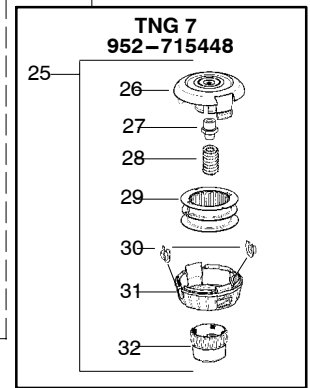

Ref.	Part No.	Description	Ref.	Part No.	Description
1.	530054183	Ass'y. - Wire	20.	530095846	Assy - Cutting Head TNG6 (Incl. 21,22,23,24)
2.	530069888	Kit - Throttle Hsg. (Right)	21.	530095776	Assy - Hub.
3.	530095382	Throttle Hsg. (Left)	22.	530053241	Spring - Compression
4.	530069572	Kit - Switch	23.	530401957	Clip - Retainer
5.	530058580	Assy - Assist Handle (Incl. 6,7)	24.	530095845	Assy - Spool w/ line
6.	530015821	Bolt	25.	537419205	Assy - TNG7 Head (Incl. 26,27,28,29,30,31,32)
7.	530016152	Wingnut	26.	537419303	Housing
8.	530016349	Screw - Throttle Hsg.	27.	537419901	Adapter
9.	530038682	Trigger	28.	537338801	Spring
10.	530036744	Assy - Throttle Cable	29.	545080801	Assy - Wound Spool
11.	---	Kit - Drive Shaft Hsg. Ass'y (45")	30.	537419701	Eyelet
		(51")	31.	537419401	Cover
12.	---	Drive Shaft - Flex (45")	32.	537419601	Knob
		(51")			
13.	530052286	Line Limiter			Not Shown
14.	530015966	Screw - Line Limiter			Operator Manual
15.	530015820	Bolt	↗	545123470	Aust.
16.	530071683	Kit - Shield Ass'y. (Incl. 13, 14, 15, 17 & 18)	↗	545123458	Scan
			↗	545123457	Euro
17.	530056401	Wrench		530150312	Decal - Shaft Warning CE
18.	530015197	Nut		530150494	Decal - Shaft Warning (Aust.)
19.	530095563	Dust cup			

↗ = NEW PART NUMBER FOR THIS IPL   ★ = REFER TO THE SERVICE REFERENCE INDICATED FOR MORE INFORMATION. (LOCATED AT END OF IPL)