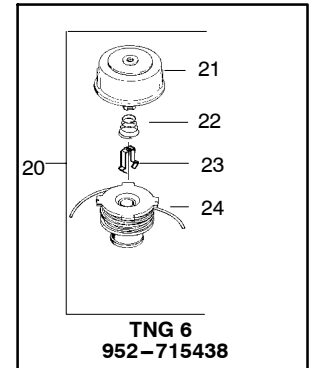

Ref.	Part No.	Description	Ref.	Part No.	Description
1.	530054183	Ass'y. - Wire	20.	530095846	Assy - Cutting Head TNG6 (Incl. 21,22,23,24)
2.	530069888	Kit - Throttle Hsg. (Right)	21.	530095776	Assy - Hub.
3.	530095382	Throttle Hsg. (Left)	22.	530053241	Spring - Compression
4.	530069572	Kit - Switch	23.	530401957	Clip - Retainer
5.	530058580	Assy - Assist Handle (Incl. 6,7)	24.	530095845	Assy - Spool w/ line
6.	530015821	Bolt	25.	537419205	Assy - TNG7 Head (Incl. 26,27,28,29,30,31,32)
7.	530016152	Wingnut	26.	537419303	Housing
8.	530016349	Screw - Throttle Hsg.	27.	537419901	Adapter
9.	530038682	Trigger	28.	537338801	Spring
10.	530036744	Assy - Throttle Cable	29.	545080801	Assy - Wound Spool
11.	---	Kit - Drive Shaft Hsg. Ass'y (45")	30.	537419701	Eyelet
		(51")	31.	537419401	Cover
12.	---	Drive Shaft - Flex (45")	32.	537419601	Knob
		(51")			
13.	530052286	Line Limiter			Not Shown
14.	530015966	Screw - Line Limiter			Operator Manual
15.	530015820	Bolt	↗	545123470	Aust.
16.	530071683	Kit - Shield Ass'y. (Incl. 13, 14, 15, 17 & 18)	↗	545123458	Scan
			↗	545123457	Euro
17.	530056401	Wrench		530150312	Decal - Shaft Warning CE
18.	530015197	Nut		530150494	Decal - Shaft Warning (Aust.)
19.	530095563	Dust cup			

↗ = NEW PART NUMBER FOR THIS IPL   ★ = REFER TO THE SERVICE REFERENCE INDICATED FOR MORE INFORMATION. (LOCATED AT END OF IPL)