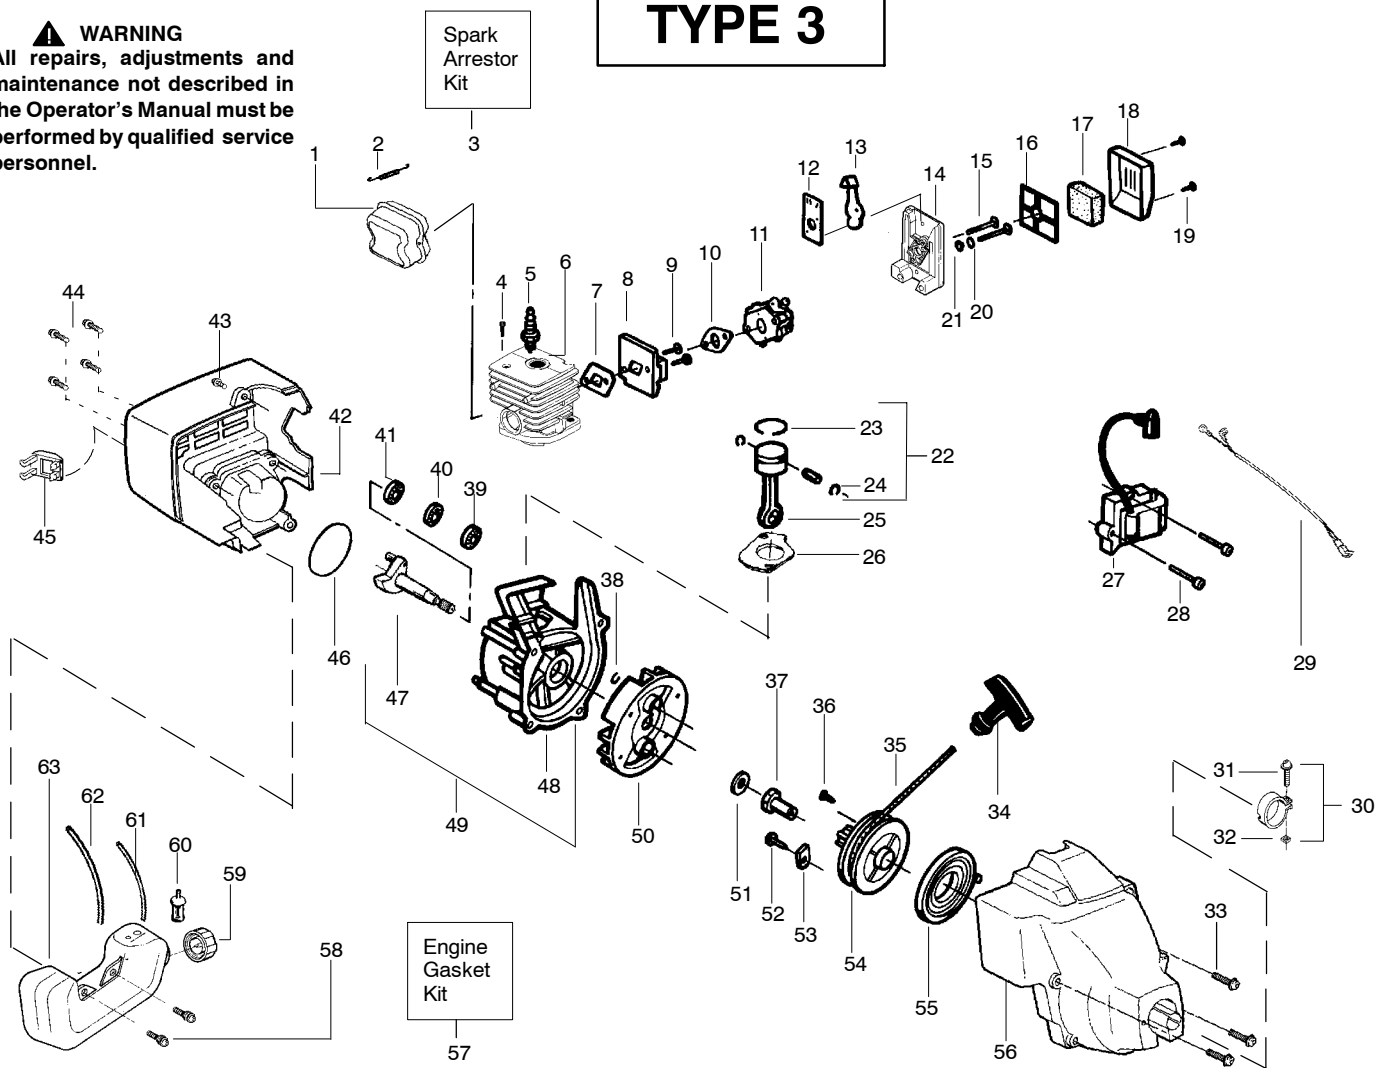

TYPE 3

⚠ WARNING
All repairs, adjustments and maintenance not described in the Operator's Manual must be performed by qualified service personnel.

Ref.	Part No.	Description	Ref.	Part No.	Description	Ref.	Part No.	Description
1.	530071396	Kit - Muffler (incl. 2)	22.	530071357	Kit - Piston (Incl. 23, 24 & Pin)	45.	530054536	Guard-Muffler
2.	530042088	Spring-Muffler	23.	530055120	Ring-Piston	46.	530071363	O-Ring-C'case (kit)
3.	530071391	Kit-Spark Arrestor	24.	530015162	Retainer-Piston Pin	47.	530054753	Assy-Crankshaft
4.	530015953	Screw-Cylinder	25.	530069945	Assy-Connecting Rod	48.	545050501	Kit-Crankcase (Incl. 39-41)
5.	Champion	Spark Plug (RCJ 6Y)	26.	530071363	Gasket-Cylinder (kit)	49.	530071624	Assy-C'case & C'shaft (Incl. 38,47,48)
6.	530071359	Kit-Cylinder	27.	530039163	Module-Ignition	50.	530054115	Assy-Flywheel
7.	530071363	Gasket-Cyl/Carb.(kit)	28.	530016357	Screw	51.	530015828	Washer-Flat
8.	530057634	Adaptor-Carb.	29.	530049018	Assy-Switch Wire	52.	530015775	Screw
9.	530016014	Screw	30.	530056365	Assy-Nose Cone Clamp (Incls. 31 & 32)	53.	530027523	Retainer
10.	530071363	Gasket-Carb.(kit)	31.	530016381	Screw-Nose Cone	54.	530069400	Kit-Starter Pulley (Incl. 36)
11.	---	Kit - Carburetor Ass'y (C1U-W7D)	32.	530016382	Nut-Nose Cone	55.	530042085	Spring-Starter
	530071630	(C1U-W7D)	33.	530015810	Screw	56.	530071677	Kit-Fan Hsg. Assy.
	530071635	(WT-631)	34.	530027569	Handle-Starter	57.	530071363	Kit-Engine Gasket (Incl. 7,10,26,46)
Repair kits are not available for this carb. - Please order complete assy.			35.	530069232	Kit - Rope	58.	530016379	Retainer-Fuel Tank
12.	530038747	Plate-Choke Mounting	36.	530016392	Screw	59.	530014347	Assy-Fuel Cap w/ret.
13.	530038686	Shutter-Choke	37.	530038604	Coupling-Drive	60.	530095646	Assy-Fuel Pickup
14.	530052431	Box-Air	38.	530015941	Retain. Ring-C'shaft	61.	530069247	Kit-Fuel Line (Small)
15.	530016428	Screw	39.	530055728	Bearing-Outer	62.	530069216	Kit-Fuel Line (Large)
16.	530036569	Plate - Filter Support	40.	530019264	Seal-C'case	63.	530049296	Assy-Fuel Tank (Incl. cap, fuel line, filter)
17.	530036575	Foam-Air Filter	41.	530032125	Bearing-Inner			
18.	530036568	Cover-Air Filter	42.	530057026	Shroud-Rear			
19.	530016349	Screw	43.	530015934	Screw			
20.	530015852	Spacer-Choke	44.	530015810	Screw			
21.	530015254	Washer						

✓ = NEW PART NUMBER FOR THIS IPL   ★ = REFER TO THE SERVICE REFERENCE INDICATED FOR MORE INFORMATION. (LOCATED AT END OF IPL)