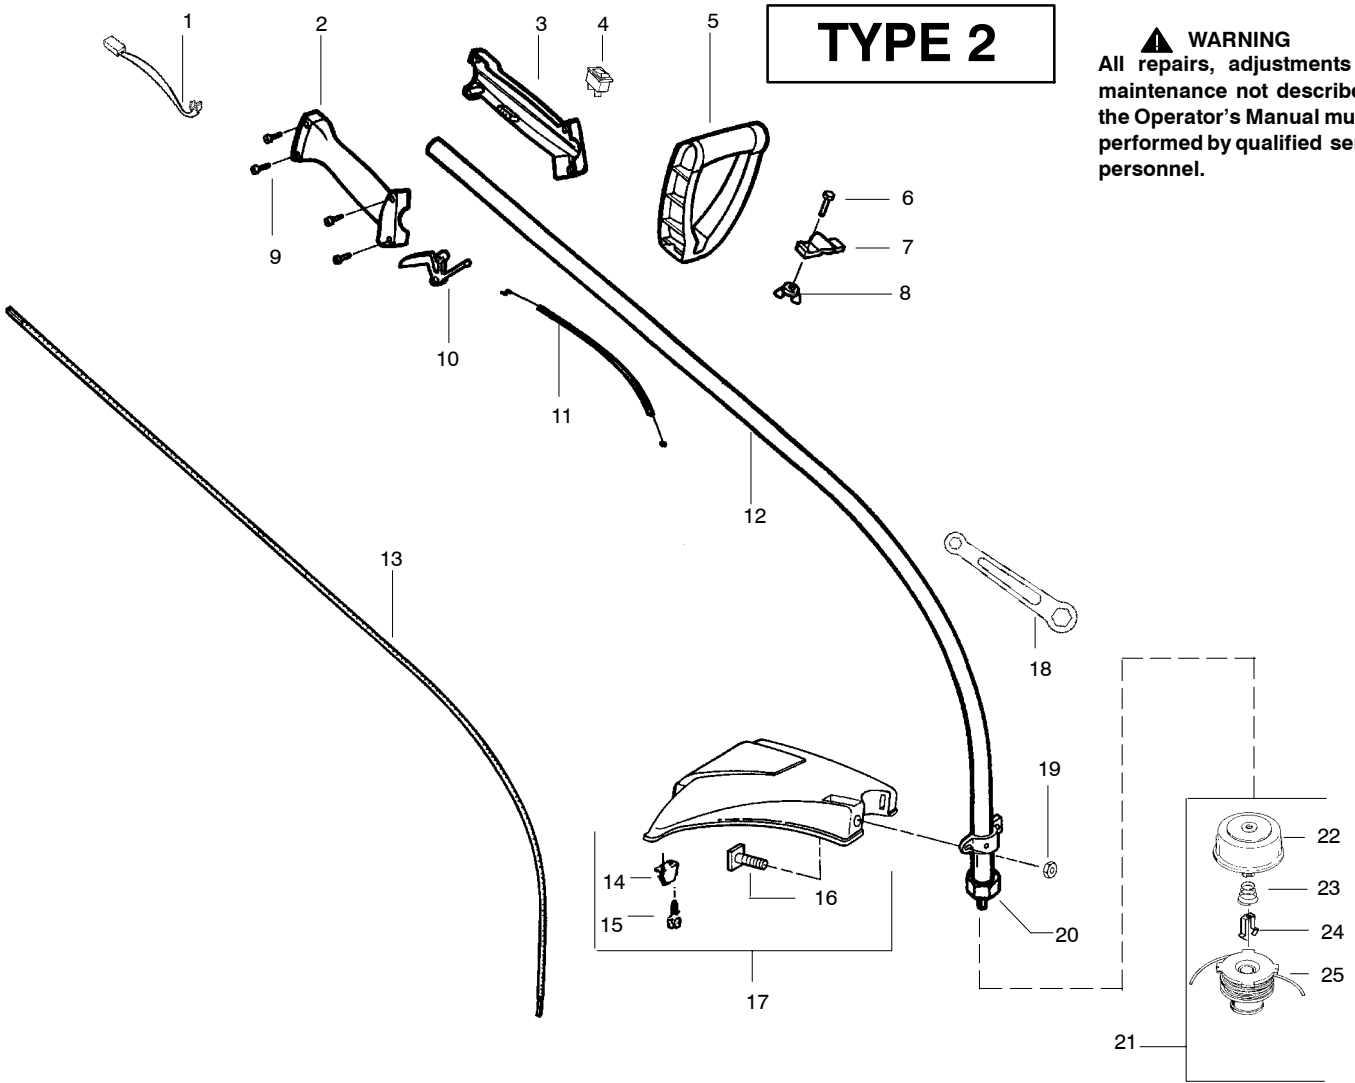

Ref.	Part No.	Description	Ref.	Part No.	Description
1.	530054183	Ass'y. – Wire	17.	530071683	Kit – Shield Ass'y. (Incl. 14, 15, 16, 18 & 19)
2.	530069888	Kit – Throttle Hsg. (Right)	18.	530056401	Wrench
3.	530095382	Throttle Hsg. (Left)	19.	530015197	Nut
4.	530069572	Kit – Switch	20.	530095563	Dust cup
5.	530038708	Assist Handle	21.	530095846	Cutting Head (Incl. 22 – 25)
6.	530015820	Bolt	22.	530095776	Hub Ass'y.
7.	530094742	Clamp – Handle	23.	530053241	Spring – Compression
8.	530016152	Wingnut	24.	530401957	Clip – Retainer
9.	530016273	Screw – Throttle Hsg.	25.	530095845	Spool w/Line
10.	530038682	Trigger			
11.	530036744	Assy – Throttle Cable			
12.	---	Kit – Drive Shaft Hsg. Ass'y (45")			
	545087806	(51")			
13.	---	Drive Shaft – Flex (45")		Not Shown	
	530096275	(51")			
	530096276				
14.	530052286	Line Limiter			Operator Manual
15.	530015886	Screw – Line Limiter		545076651	Aust.
16.	530015820	Bolt		545076641	Scan
				545076640	Euro
				530150312	Decal – Shaft Warning CE
				530150494	Decal – Shaft Warning (Aust.)