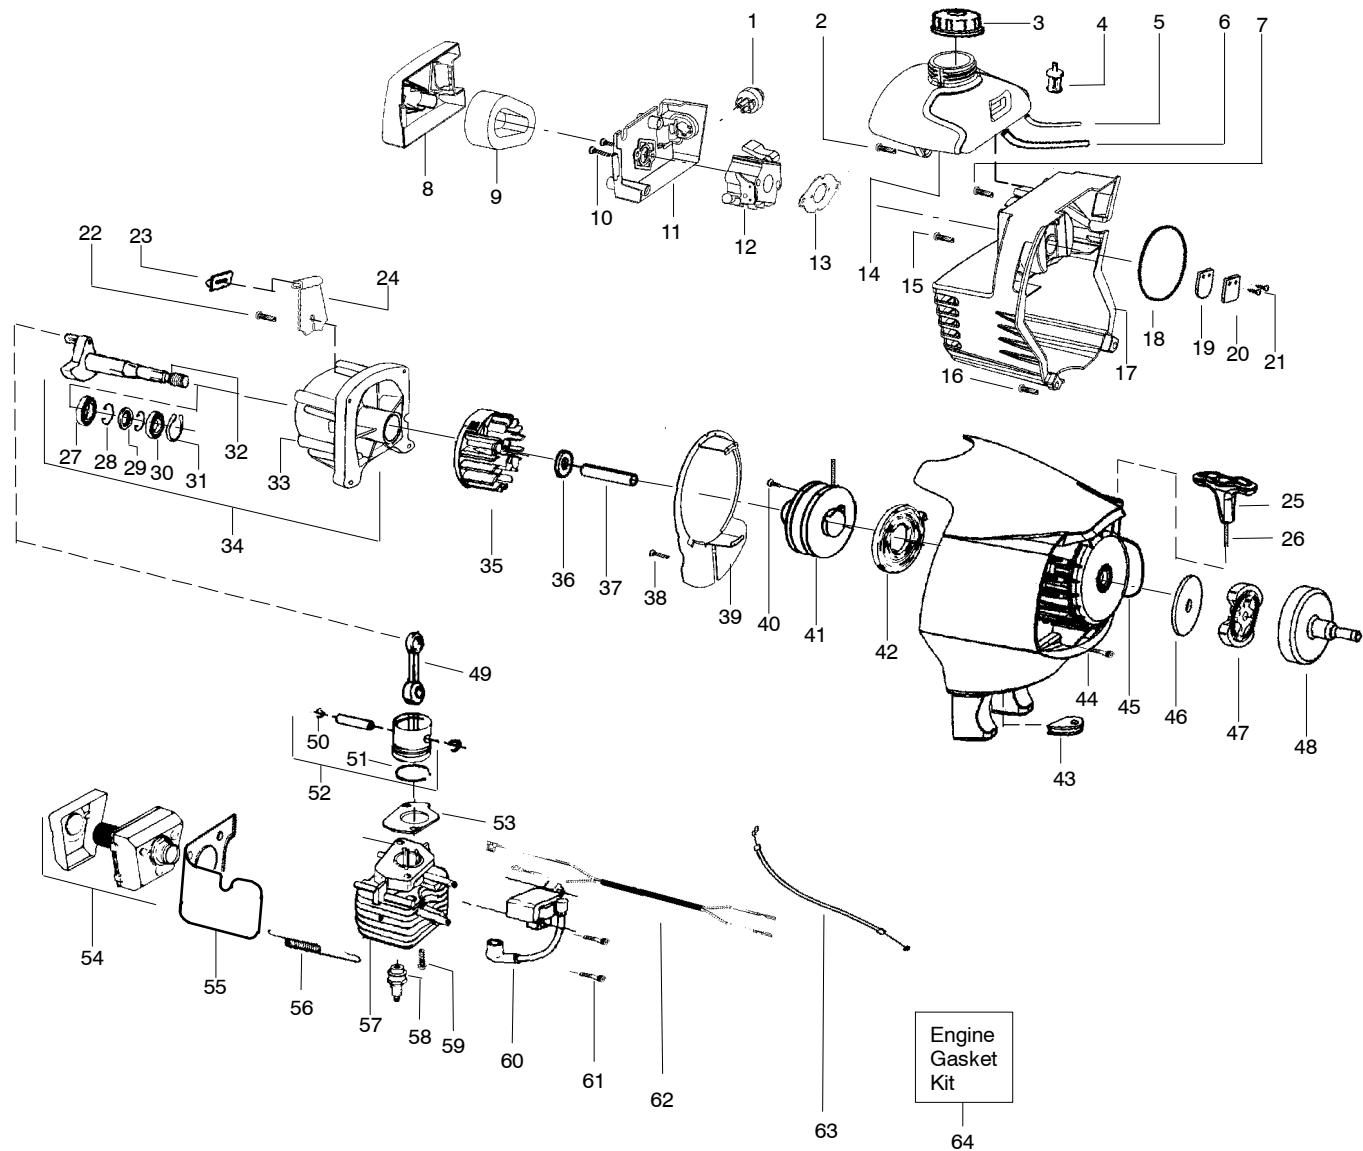

Ref.	Part No.	Description	Ref.	Part No.	Description	Ref.	Part No.	Description
1.	530047721	Bulb-purge	22.	530015875	Screw-tank retainer	44.	530015810	Screw-F/hsg
2.	530015843	Screw-tank	23.	530055492	Isolator-fuel tank	45.	530055248	Housing-Fan w/eyelet
3.	530049386	Assy-Fuel cap	24.	530054941	Ret.-fuel tank	46.	530094189	Washer-Clutch
4.	530095646	Assy-Fuel pick-up	25.	530054834	Handle-starter	47.	530055122	Assy.-Clutch
5.	530071404	Kit-Fuel line	26.	530071400	Kit-Rope	48.	530028799	Assy-Drum
6.	530069216	Kit-Fuel/Purge line	27.	530032103	Bearing-inner	49.	530010960	Assy-Connecting rod
7.	530015775	Screw	28.	530015787	Retainer	50.	530015162	Retainer-piston pin
8.	530054935	Cover-Air box	29.	530019158	Seal	51.	530025875	Ring-Piston
9.	530054946	Filter-Air	30.	530032102	Bearing-outer	52.	530069899	Kit-Piston
10.	530015849	Screw-carb.	31.	530015789	Retainer-crankshaft	53.	530071401	Gasket-Cylinder (kit)
11.	530054934	Box-Air	32.	530028807	Assy-crankshaft	54.	530069310	Kit-Muffler
12.	530071637	Kit-Assy-carb. (WT-628)	33.	530012514	Assy-crankcase	55.	530053346	Heat shield/air dam
(Note: Repair kits are not available for this carburetor)			34.	530071685	Assy-c'case/c'shaft (incl. 27-31,32,33)	56.	530036409	Spring-muffler
13.	530071401	Gasket-Carb. (kit)	35.	530071402	Kit-Flywheel Assy.	57.	530071582	Kit-Cylinder
14.	530055317	Assy-Fuel tank	36.	530016030	Washer	58.	952030249	Spark plug (RCJ-6Y)
15.	530015771	Screw-crankcase	37.	530055620	Spacer	59.	530001624	Bolt-Cylinder
16.	530015952	Screw-shrd to f/hsg.	38.	530015775	Screw-baffle	60.	530039218	Module-Ignition
17.	530056044	Shroud	39.	530054939	Plate-baffle	61.	530016357	Screw-module
18.	530071401	O-Ring-c/case (kit)	40.	530016391	Screw-rope	62.	530057238	Assy-Rear wire
19.	530027593	Valve-reed	41.	530071399	Kit-pulley (incl. #40)	63.	530054942	Assy-Throttle Cable
20.	530054596	Stop-reed	42.	530042086	Spring-starter	64.	530071401	Kit-Gasket (incl. 13,18,53)
21.	530016064	Screw-reed valve	43.	530019182	Grommet			

✓ = NEW PART NUMBER FOR THIS IPL

★ = REFER TO THE SERVICE REFERENCE INDICATED FOR MORE INFORMATION. (LOCATED AT END OF IPL)