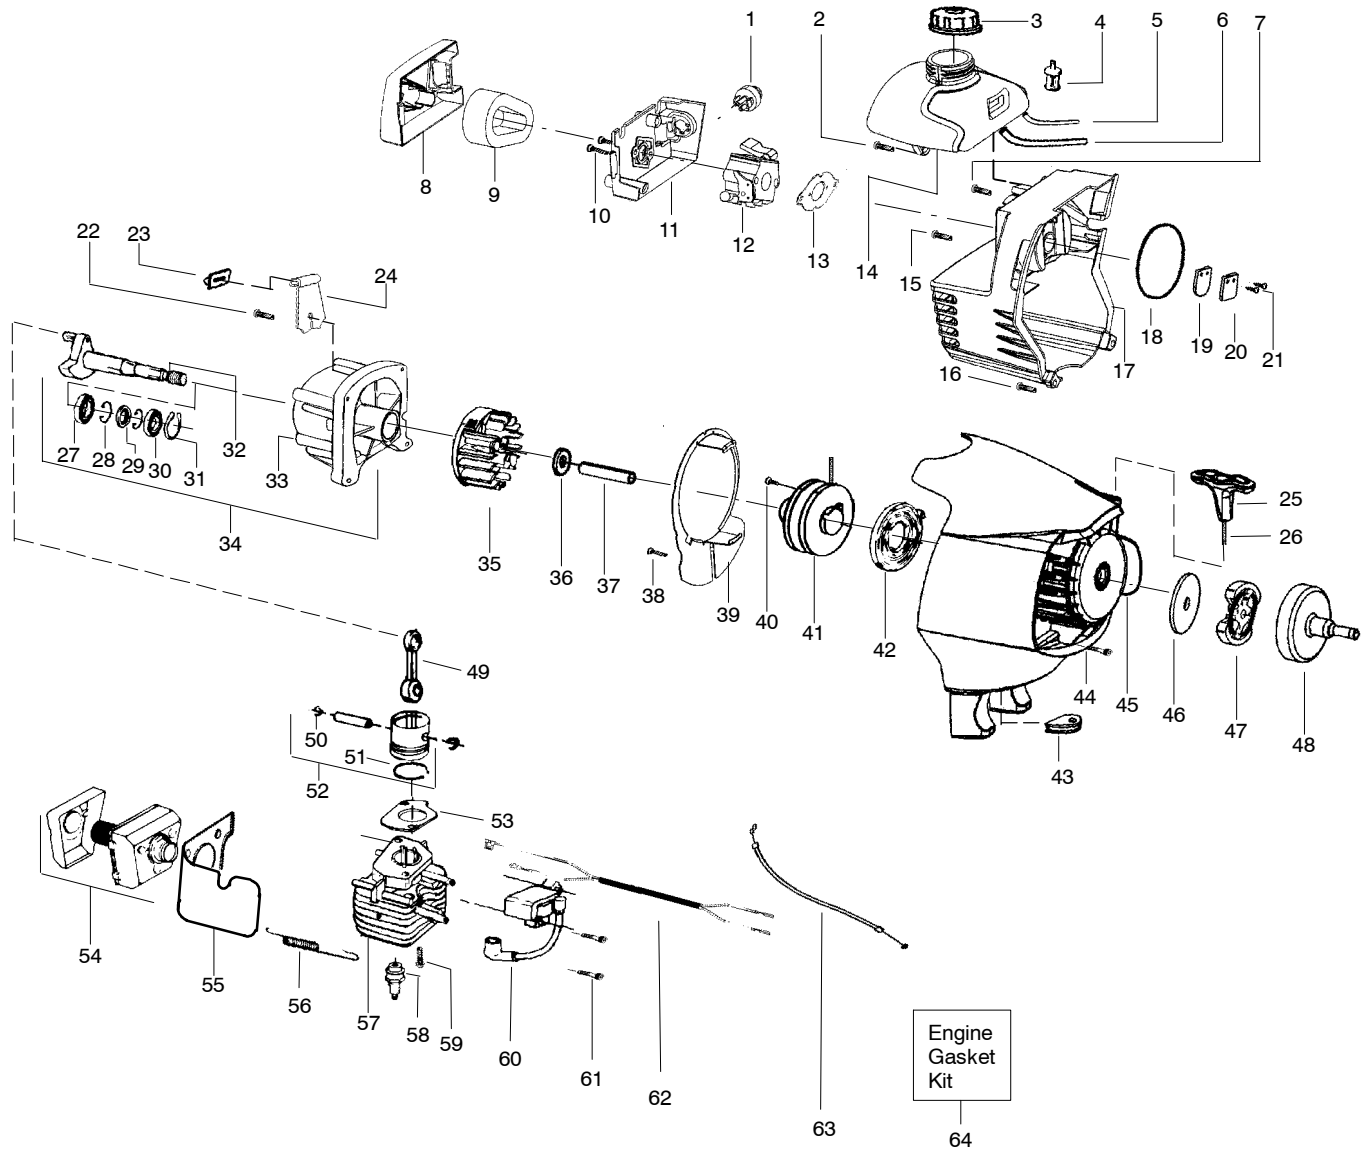

Ref.	Part No.	Description	Ref.	Part No.	Description	Ref.	Part No.	Description
1.	530047721	Bulb-purge	22.	530015875	Screw-tank retainer	44.	530015810	Screw-F/hsg
2.	530015843	Screw-tank	23.	530055492	Isolator-fuel tank	45.	530055248	Housing-Fan w/eyelet
3.	530049386	Assy-Fuel cap	24.	530054941	Ret.-fuel tank	46.	530094189	Washer-Clutch
4.	530095646	Assy-Fuel pick-up	25.	530054834	Handle-starter	47.	530055122	Assy.-Clutch
5.	530071404	Kit-Fuel line	26.	530071400	Kit-Rope	48.	530028799	Assy-Drum
6.	530069216	Kit-Fuel/Purge line	27.	530032103	Bearing-inner	49.	530010960	Assy-Connecting rod
7.	530015775	Screw	28.	530015787	Retainer	50.	530015162	Retainer-piston pin
8.	530054935	Cover-Air box	29.	530019158	Seal	51.	530025875	Ring-Piston
9.	530054946	Filter-Air	30.	530032102	Bearing-outer	52.	530069899	Kit-Piston
10.	530015849	Screw-carb.	31.	530015789	Retainer-crankshaft	53.	530071401	Gasket-Cylinder (kit)
11.	530054934	Box-Air	32.	530028807	Assy-crankshaft	54.	530069310	Kit-Muffler
12.	530071637	Kit-Assy-carb. (WT-628)	33.	530012514	Assy-crankcase	55.	530053346	Heat shield/air dam
(Note: Repair kits are not available for this carburetor)			34.	530071685	Assy-c'case/c'shaft (incl. 27-31,32,33)	56.	530036409	Spring-muffler
13.	530071401	Gasket-Carb. (kit)	35.	530071402	Kit-Flywheel Assy.	57.	530071582	Kit-Cylinder
14.	530055317	Assy-Fuel tank	36.	530016030	Washer	58.	952030249	Spark plug (RCJ-6Y)
15.	530015771	Screw-crankcase	37.	530055620	Spacer	59.	530001624	Bolt-Cylinder
16.	530015952	Screw-shrd to f/hsg.	38.	530015775	Screw-baffle	60.	530039218	Module-Ignition
17.	530056044	Shroud	39.	530054939	Plate-baffle	61.	530016357	Screw-module
18.	530071401	O-Ring-c/case (kit)	40.	530016391	Screw-rope	62.	530057238	Assy-Rear wire
19.	530027593	Valve-reed	41.	530071399	Kit-pulley (incl. #40)	63.	530054942	Assy-Throttle Cable
20.	530054596	Stop-reed	42.	530042086	Spring-starter	64.	530071401	Kit-Gasket (incl. 13,18,53)
21.	530016064	Screw-reed valve	43.	530019182	Grommet			

✓ = NEW PART NUMBER FOR THIS IPL

★ = REFER TO THE SERVICE REFERENCE INDICATED FOR MORE INFORMATION. (LOCATED AT END OF IPL)