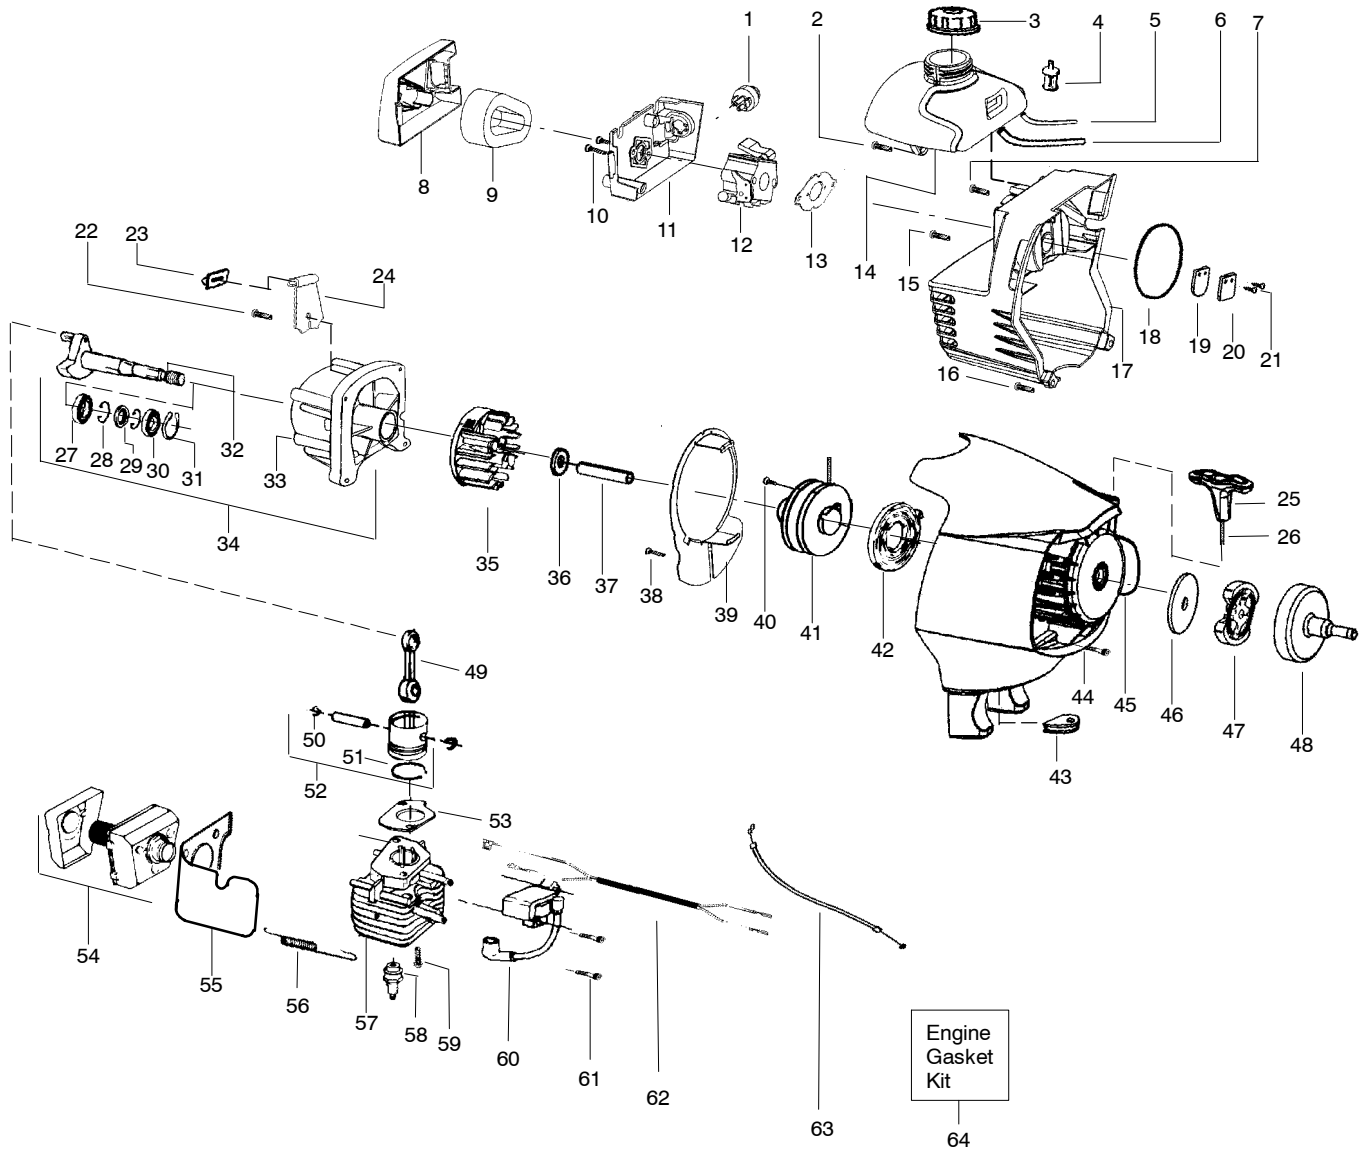

Ref.	Part No.	Description	Ref.	Part No.	Description	Ref.	Part No.	Description
1.	530047721	Bulb-purge	22.	530015875	Screw-tank retainer	44.	530015810	Screw-F/hsg
2.	530015843	Screw-tank	23.	530055492	Isolator-fuel tank	45.	530055248	Housing-Fan w/eyelet
3.	530049386	Assy-Fuel cap	24.	530054941	Ret.-fuel tank	46.	530094189	Washer-Clutch
4.	530095646	Assy-Fuel pick-up	25.	530054834	Handle-starter	47.	530055122	Assy.-Clutch
5.	530071404	Kit-Fuel line	26.	530071400	Kit-Rope	48.	530028799	Assy-Drum
6.	530069216	Kit-Fuel/Purge line	27.	530032103	Bearing-inner	49.	530010960	Assy-Connecting rod
7.	530015775	Screw	28.	530015787	Retainer	50.	530015162	Retainer-piston pin
8.	530054935	Cover-Air box	29.	530019158	Seal	51.	530012594	Ring-Piston
9.	530054946	Filter-Air	30.	530032102	Bearing-outer	52.	530071998	Kit-Piston
10.	530015849	Screw-carb.	31.	530015789	Retainer-crankshaft	53.	530071401	Gasket-Cylinder (kit)
11.	530054934	Box-Air	32.	530028807	Assy-crankshaft	54.	530069310	Kit-Muffler
12.	530071637	Kit-Assy-carb. (WT-628)	33.	530012514	Assy-crankcase	55.	530053346	Heat shield/air dam
(Note: Repair kits are not available for this carburetor)			34.	530071685	Assy-c'case/c'shaft (incl. 27-31,32,33)	56.	530036409	Spring-muffler
13.	530071401	Gasket-Carb. (kit)	35.	530071402	Kit-Flywheel Assy.	57.	530071582	Kit-Cylinder
14.	530055317	Assy-Fuel tank	36.	530016030	Washer	58.	952030249	Spark plug (RCJ-6Y)
15.	530015771	Screw-crankcase	37.	530055620	Spacer	59.	530001624	Bolt-Cylinder
16.	530015952	Screw-shrd to f/hsg.	38.	530015775	Screw-baffle	60.	530039218	Module-Ignition
17.	530056044	Shroud	39.	530054939	Plate-baffle	61.	530016357	Screw-module
18.	530071401	O-Ring-c/case (kit)	40.	530016391	Screw-rope	62.	530057238	Assy-Rear wire
19.	530027593	Valve-reed	41.	530071399	Kit-pulley (incl. #40)	63.	530054942	Assy-Throttle Cable
20.	530054596	Stop-reed	42.	530042086	Spring-starter	64.	530071401	Kit-Gasket (incl. 13,18,53)
21.	530016064	Screw-reed valve	43.	530019182	Grommet			

✓ = NEW PART NUMBER FOR THIS IPL

★ = REFER TO THE SERVICE REFERENCE INDICATED FOR MORE INFORMATION. (LOCATED AT END OF IPL)