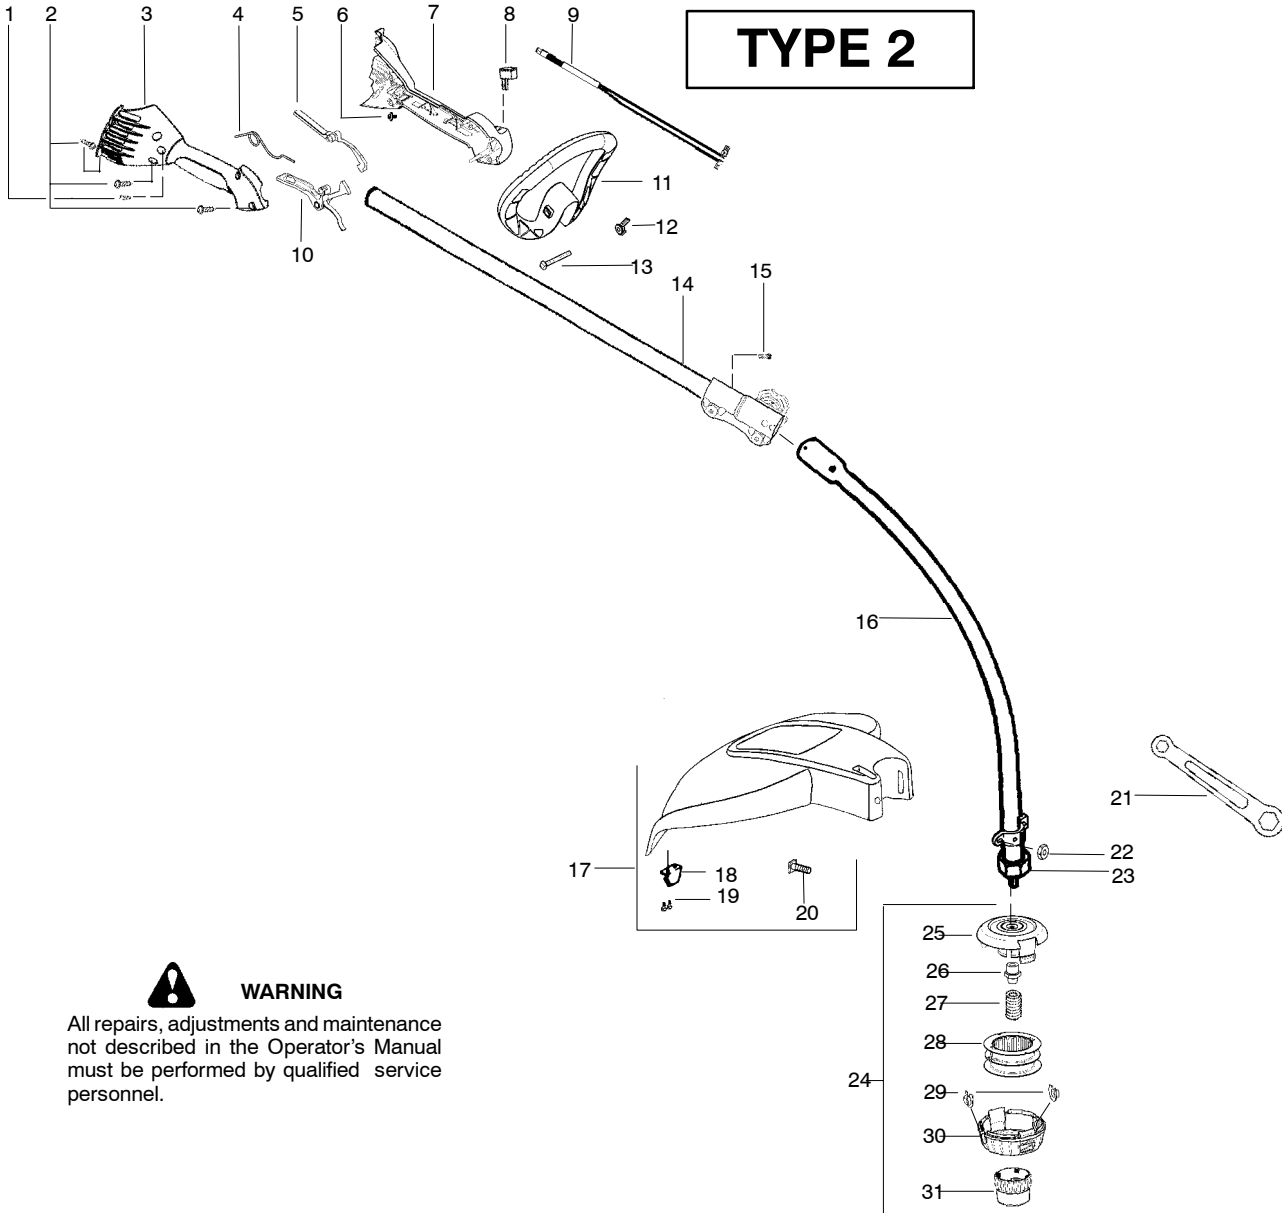

WARNING

All repairs, adjustments and maintenance not described in the Operator's Manual must be performed by qualified service personnel.

Ref.	Part No.	Description	Ref.	Part No.	Description
1.	530015805	Screw-Alignment	22.	530015197	Nut
2.	530015886	Screw-handle/fan hsg	23.	530057559	Dustcup
3.	545018901	Hsg.-Throttle (Right)	24.	537419205	Assy-Head TNG 7 (.080 RH 5/16") (Incl. 25,26,27,28,29,30,31)
4.	530016473	Spring-Lockout	25.	537419303	Housing-gray
5.	545017601	Lockout-Throttle	26.	537419901	Adapter
6.	530016326	Screw	27.	537338801	Spring
7.	545018701	Hsg.-Throttle (Left)	28.	545080801	Assy-Spool (.080 rh 5/16")
8.	530069572	Kit-Switch	29.	537419701	Eyelet
9.	530058843	Assy-Front Wire	30.	537419401	Cover
10.	545017701	Assy-Trigger	31.	537419601	Knob
11.	530057546	Handle-Assist	Not Shown		
12.	530016152	Wingnut	---	Manual-Operator	
13.	530015786	Bolt	545058755	Scan	
14.	545006022	Kit-Upper Shaft Assy. (incl. flex shaft, coupler & #15)	545058751	Euro 1	
15.	530016344	Screw	545058752	Euro 2	
16.	545006020	Kit-Lower Shaft Assy.(incl. flex shaft)	545058753	Euro 3	
17.	545006021	Kit-Shield Ass'y.(Incl.18,19,20,21,22)	545058756	Euro 4	
18.	530052286	Line Limiter	545058754	Euro 5	
19.	530015814	Screw-Line Limiter	545076605	Turkish	
20.	530015820	Bolt	530150142	Decal-Upper Shaft Warning	
21.	530056401	Wrench	530150315	Decal-Lower Shaft Warning	

✓ = NEW PART NUMBER FOR THIS IPL

★ = REFER TO THE SERVICE REFERENCE INDICATED FOR MORE INFORMATION. (LOCATED AT END OF IPL)