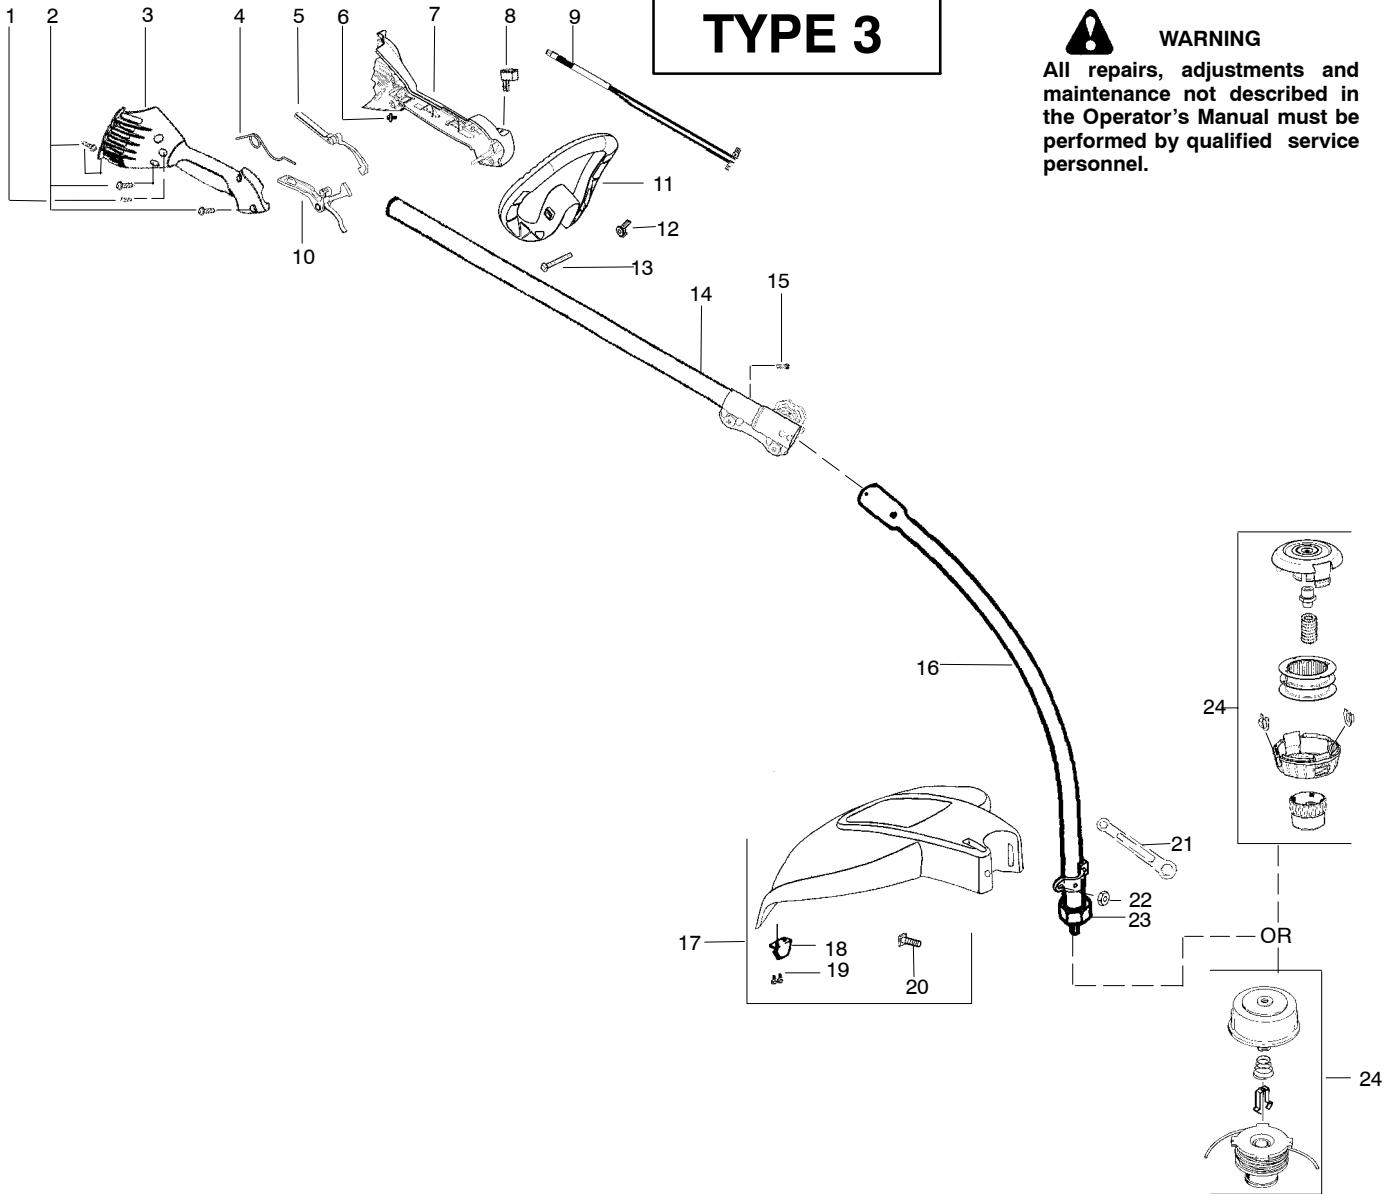

WARNING
All repairs, adjustments and maintenance not described in the Operator's Manual must be performed by qualified service personnel.

Ref.	Part No.	Description	Ref.	Part No.	Description
1.	530015805	Screw-Alignment	21.	530056401	Wrench
2.	530015886	Screw-handle/fan hsg	22.	530015197	Nut
3.	545018901	Hsg.-Throttle (Right)	23.	530057559	Dustcup
4.	530016473	Spring-Lockout	24. ↗	★ ★ ★ ★ ★	Assy-TNG Head
5.	545017601	Lockout-Throttle			
6.	530016326	Screw			
7.	545018701	Hsg.-Throttle (Left)			
8.	530069572	Kit-Switch			
9.	530058843	Assy-Front Wire			Not Shown
10.	545017701	Assy-Trigger			
11.	530057546	Handle-Assist			
12.	530016152	Wingnut		---	Manual-Operator
13.	530015786	Bolt	↗	545123490	Scan
14.	545006022	Kit-Upper Shaft Assy. (incl. flex shaft & coupler)	↗	545123494	Euro 1
15.	530016344	Screw	↗	545123495	Euro 2
16.	545006020	Kit-Lower Shaft Assy.(incl. flex shaft)	↗	545123496	Euro 3
17.	545006021	Kit-Shield Assy.(Incl.18,19,20,21,22)	↗	545123497	Euro 4
18.	530052286	Line Limiter	↗	545123498	Euro 5
19.	530015814	Screw-Line Limiter	↗	545123500	Turkish
20.	530015820	Bolt	↗	530150315	Decal-Warning
				530150142	Decal-Warning

↗ = NEW PART NUMBER FOR THIS IPL

★ = REFER TO THE SERVICE REFERENCE INDICATED FOR MORE INFORMATION. (LOCATED AT END OF IPL)