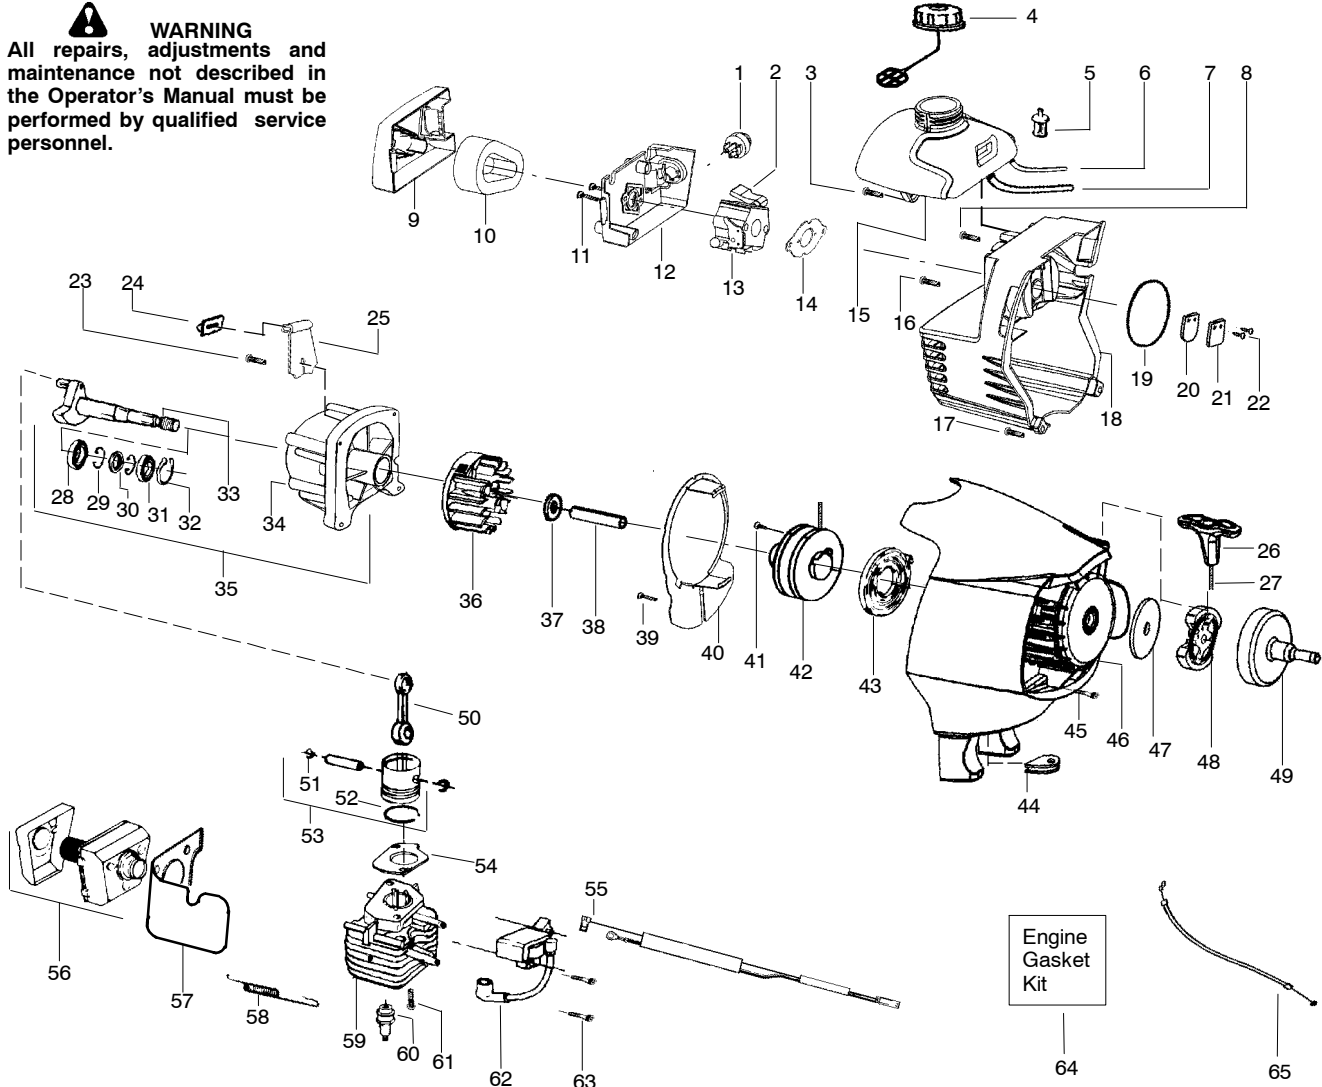

WARNING
All repairs, adjustments and maintenance not described in the Operator's Manual must be performed by qualified service personnel.

Ref.	Part No.	Description	Ref.	Part No.	Description	Ref.	Part No.	Description
1.	530047721	Bulb-Purge	24.	530055492	Isolator-Tank	48.	530055122	Assy-Clutch
2.	530071717	Kit-Choke Lever	25.	530054941	Ret.-Tank	49.	530028799	Drum-Clutch
3.	530015843	Screw-tank	26.	530058742	Handle-Starter	50.	530010960	Assy-Conn. Rod
4.	530057736	Cap-Fuel w/ret.	27.	530071325	Kit-Rope	51.	530015162	Ret.-Piston pin
5.	530095646	Assy-Fuel pickup	28.	530032103	Bearing-Inner	52.	530012594	Ring-Piston
6.	530069247	Kit-Carb/Purge fuel line	29.	530015787	Retainer	53.	530071998	Kit-Piston (Incl. 51,52)
7.	530069216	Kit-Tank/Purge fuel line	30.	530019158	Seal	54.	530071401	Gasket-Cylinder(kit)
8.	530015775	Screw	31.	530032102	Bearing-Outer	55.	530058846	Assy-Leadwire
9.	530150088	Cover-Air box	32.	530015789	Ret.-Crankshaft	56.	530069310	Kit-Muffler
10.	530054946	Filter-Air	33.	530028807	Assy-Crankshaft	57.	530058957	Shield
11.	530015849	Screw-Carb.	34.	530012514	Assy-Crankcase (Incl. 28-31)	58.	530036409	Spring-Muffler
12.	530150080	Box-Air	35.	530071685	Assy-C'case/C'shaft (Incl. 32,33,34)	59.	530012488	Cylinder
13.	530071637	Assy-Carb(WT628)	36.	530055524	Assy-Flywheel	60.	952030249	Plug-Spark(RCJ-6Y)
(Note: Repair kits are not available for this carburetor)			37.	530016030	Washer	61.	530001624	Bolt-Cyl. 1/4-20"
14.	530071401	Gasket-Carb.(kit)	38.	530055620	Spacer	62.	530039218	Module-Ignition
15.	530150092	Assy-Fuel Tank	39.	530015775	Screw-Baffle	63.	530016357	Screw-Module
16.	530015771	Screw-Crankcase	40.	530054939	Plate-Baffle	64.	530071401	Kit-Gasket (Incl. 14,19, 54)
17.	530015952	Screw-Shroud	41.	530016391	Screw-Rope	65.	545026801	Assy-Throttle cable
18.	530150089	Shroud w/heat shield	42.	530071399	Kit-Pulley(incl.41)			
19.	530071401	O-ring-Shroud (kit)	43.	530042086	Spring-Starter			
20.	530027593	Valve-Reed	44.	530019182	Grommet			
21.	530054596	Stop-Reed	45.	530015810	Screw-F/hsg.			
22.	530016064	Screw-Reed stop	46.	545020002	Assy.-Fan Housing			
23.	530015875	Screw-Retainer	47.	530094189	Washer-Clutch			

✓ = NEW PART NUMBER FOR THIS IPL

* = REFER TO THE SERVICE REFERENCE INDICATED FOR MORE INFORMATION. (LOCATED AT END OF IPL)