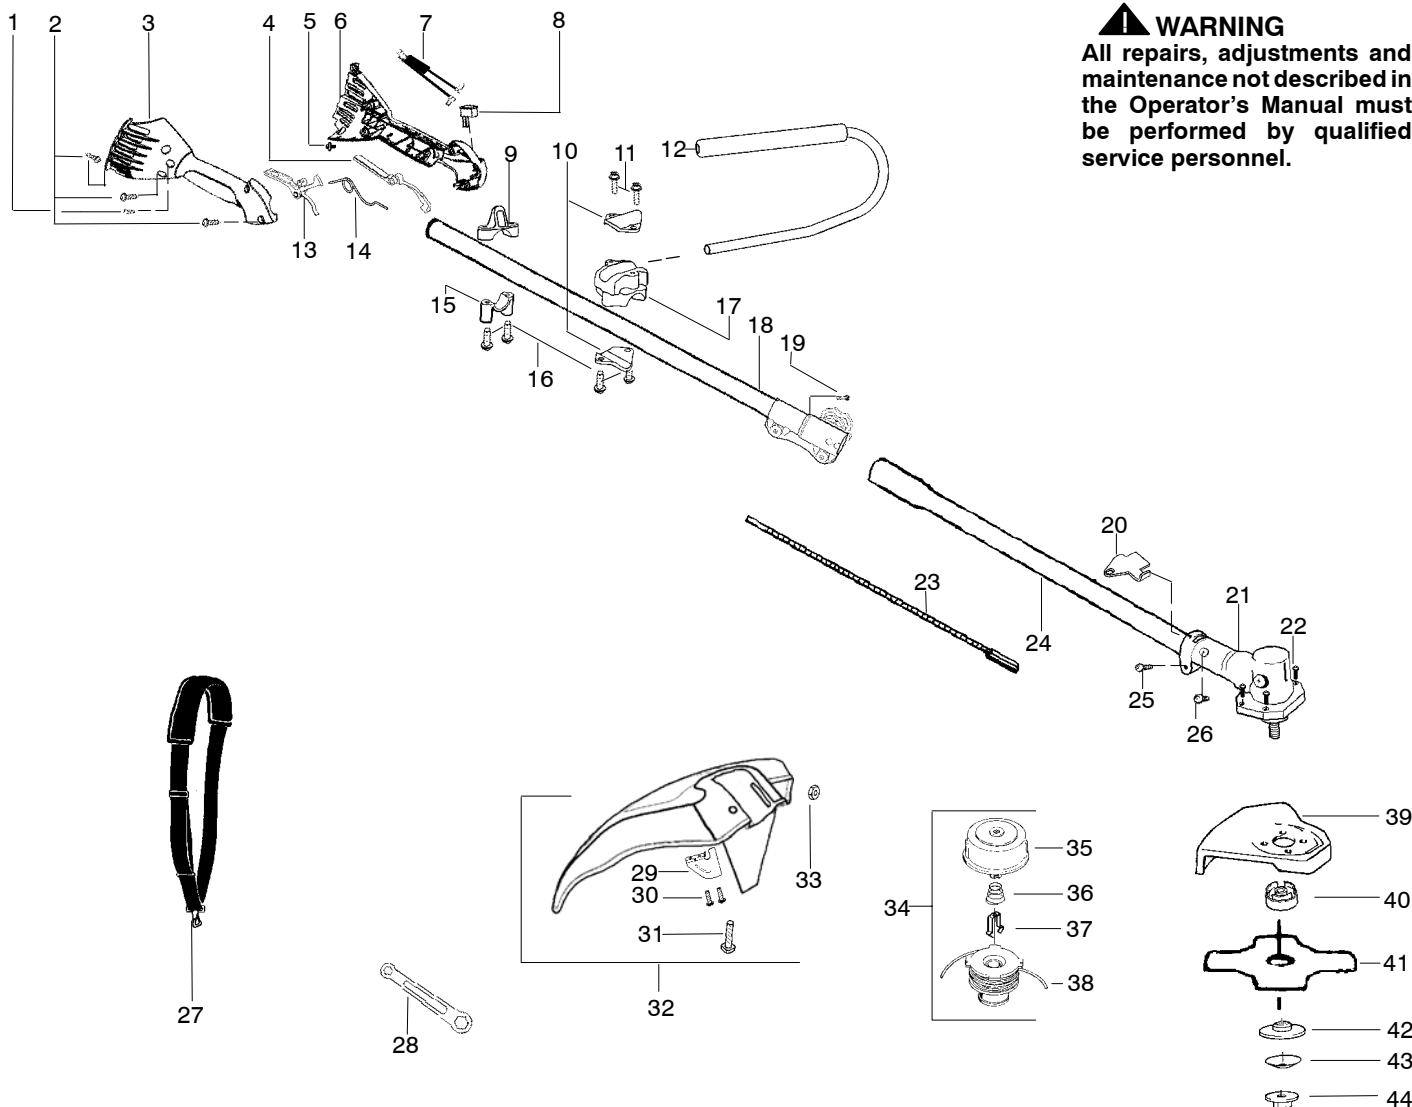

**WARNING**  
All repairs, adjustments and maintenance not described in the Operator's Manual must be performed by qualified service personnel.

Ref.	Part No.	Description	Ref.	Part No.	Description	Ref.	Part No.	Description	
1.	530015805	Screw-alignment	19.	530016344	Screw	37.	530401957	Retainer-Spool	
2.	530015886	Screw	20.	530057554	Bracket-Shield	38.	530056500	Assy-Wound Spool	
3. ✓	545018902	Hsg.-Throttle-right	21.	530096100	Gearbox	39. ✓	530071947	Kit-Metal Shield	
4. ✓	545017601	Lockout-Throttle	22.	530016312	Screw	40.	530095815	Dust cup	
5.	530016326	Screw-Cable Ret.	23.	530096218	Shaft-Flex (lower)	41. ✓	545025801	Assy.-Weed Blade	
6. ✓	545018702	Hsg.-Throttle-left	24. ✓	530071948	Assy-Lower Shaft	42.	530095816	Washer	
7.	530058843	Assy-Wire	25.	530016014	Screw	43.	530016240	Washer-Belleville	
8.	530069572	Kit-Switch	26.	530016224	Screw	44.	530015793	Nut-Flange	
9.	530057986	Clamp-Harness(upper)	27.	530092085	Shoulder Strap	Not Shown			
10.	530058563	Clamp-Bracket	28.	530056401	Wrench	---		Operator Manual	
11.	530015886	Screw	29.	530052286	Limiters-Line	✓	530166213	(Euro)	
12. ✓	530071954	Kit-Handlebar (incl. grip, cap, decal)	30.	530015814	Screw	✓	530166214	(Scan)	
13. ✓	545017701	Trigger-Throttle	31.	530015820	Bolt	✓	530166215	(Euro II)	
14. ✓	530016473	Spring-lockout	32. ✓	545026701	Kit-Shield Assy. (incl. 28,29,30,31,33)	✓	530166216	(Euro III)	
15.	530057987	Clamp-Harness(lower)	33.	530015197	Nut	✓	530166217	(Euro IV)	
16.	530015940	Screw	34.	530056498	Assy-Cutting Head (Incl. 35,36,37,38)	✓	530166218	(Euro V)	
17. ✓	545024501	Clamp-Handlebar	35.	530095772	Assy-Hub/Arbor	✓	530166219	(Turkish)	
18. ✓	545024802	Kit-Upper Shaft (Incl. Flex, clamp & 19)	36.	530053241	Spring-Return	✓	530150377	Decal-Shaft Warning	
							530056335	Decal-Blade Direction	
							530031159	Wrench-Hex 5/32"	
							✓	530150314	Decal-Warning
							502035505	Guard-Transport	