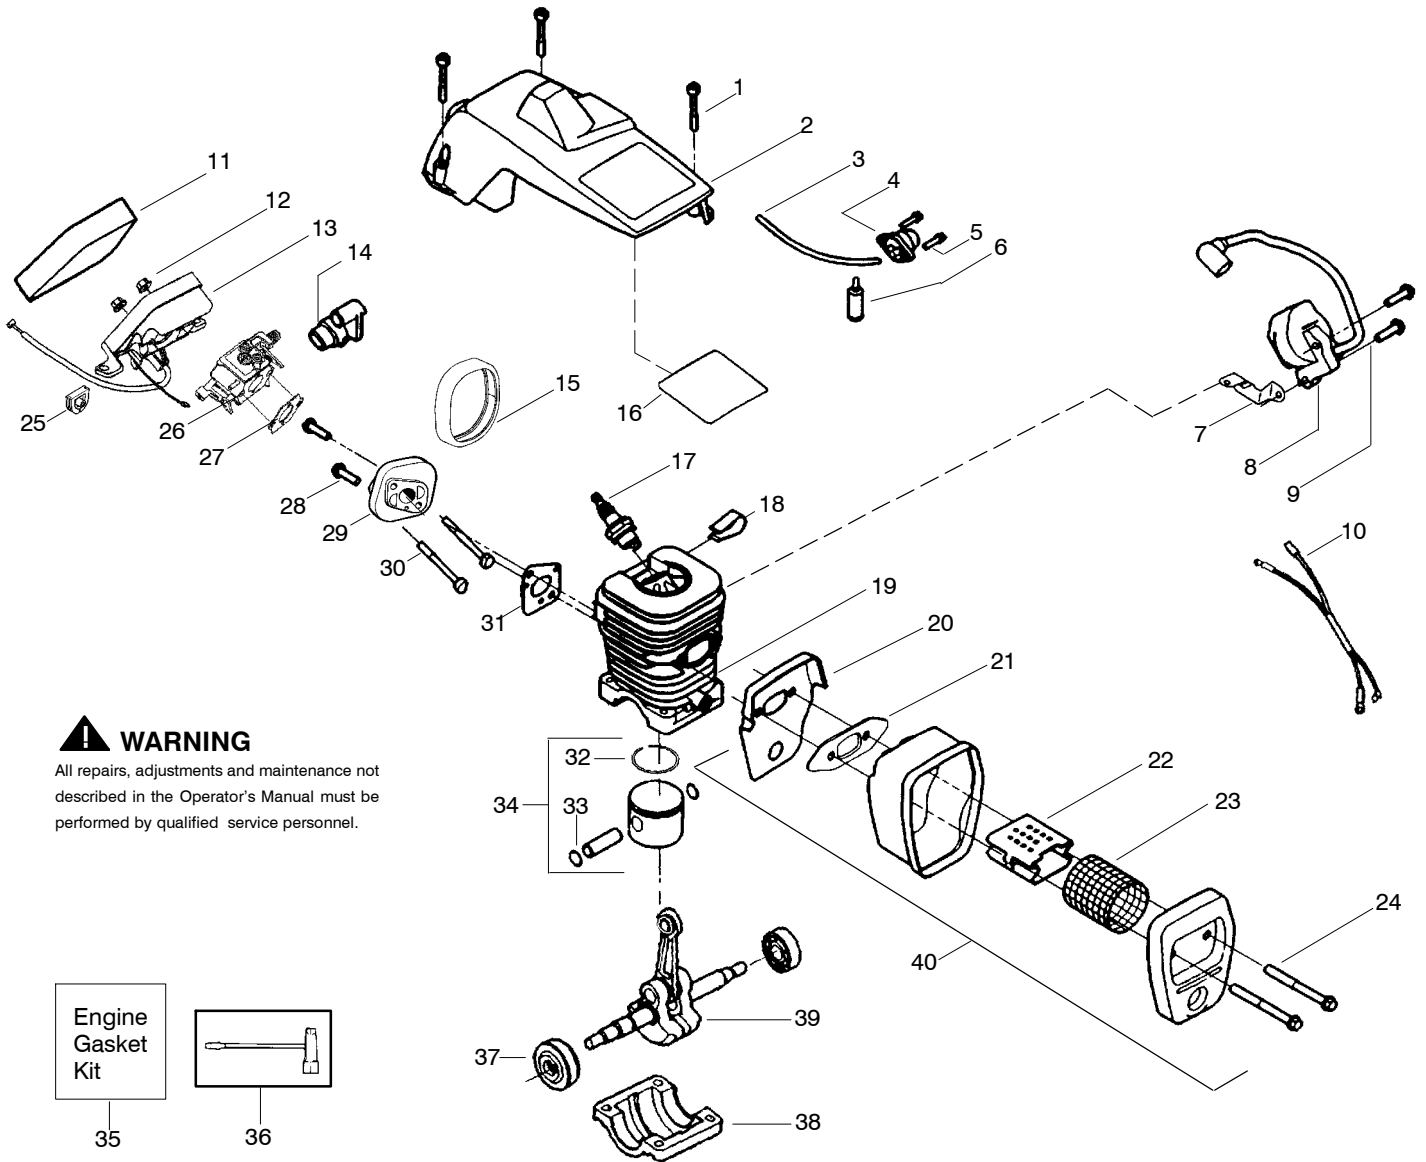

▲ WARNING
All repairs, adjustments and maintenance not described in the Operator's Manual must be performed by qualified service personnel.

Ref.	Part No.	Description	Ref.	Part No.	Description	Ref.	Part No.	Description
1.	530016153	Screw	19.	530012550	Cylinder	35.	530069608	Kit—Engine Gasket (Incl. 21, 27 & 31)
2.	530056914	Assy—Cylinder Shield (includes # 16)	20.	530049870	Backplate—Muffler	36.	530031135	Scrench
3.	530069247	Kit—Fuel Line (Small)	21.	530069608	Gasket—Muffler(kit)	37.	530056363	Assy—Seal & Bearing
4.	530071835	Kit—Air Purge (Incl. #5)	22.	530037813	Diffuser—Muffler	38.	530037935	Cap—Crankcase
5.	530015780	Screw	23.	530036103	Screen—Spark	39.	530047062	Assy—Crankshaft
6.	530095646	Assy—Fuel Pick-up	24.	530016132	Bolt—Muffler	40.	530047207	Assy—Muffler (Incl. 20–24)
7.	530047442	Strap—Ground	25.	530047631	Grommet—Throttle Cable			
8.	530039198	Ignition Module	26.	---	Kit—Carburetor			
9.	530015814	Screw		530071820	Walbro (WT-662)			Not Shown
10.	530057475	Assy—Wire Harness	27.	530069608	Gasket—Carb. (kit)		---	Manuals
11.	530037793	Foam—Air Filter	28.	530016386	Screw		530164923	(Scan)
12.	530016101	Nut	29.	530049700	Carb. Adapter		530164924	(Euro I)
13.	530057702	Assy—Air Box	30.	530016187	Screw		530164925	(Euro II)
14.	530035526	Grommet—Carb Adjust	31.	530069608	Gasket—Adaptor(kit)		✓ 530165193	(Euro III)
15.	530054144	Seal—Carb Adapter	32.	530038729	Ring—Piston		✓ 530165194	(Euro IV)
16.	530055698	Reflector—Heat	33.	530015697	Retainer—Piston Pin		✓ 530165195	(Euro V)
17.	952030150	Spark Plug (RCJ-7Y)	34.	530071408	Kit—Piston (Incl. 32,33)		✓ 530165196	(Turkish)
18.	530016136	Clip—High Tension Lead					530165312-01	(Russian)

✓ = NEW PART NUMBER FOR THIS IPL   ★ = REFER TO THE SERVICE REFERENCE INDICATED FOR MORE INFORMATION. (LOCATED AT END OF IPL)