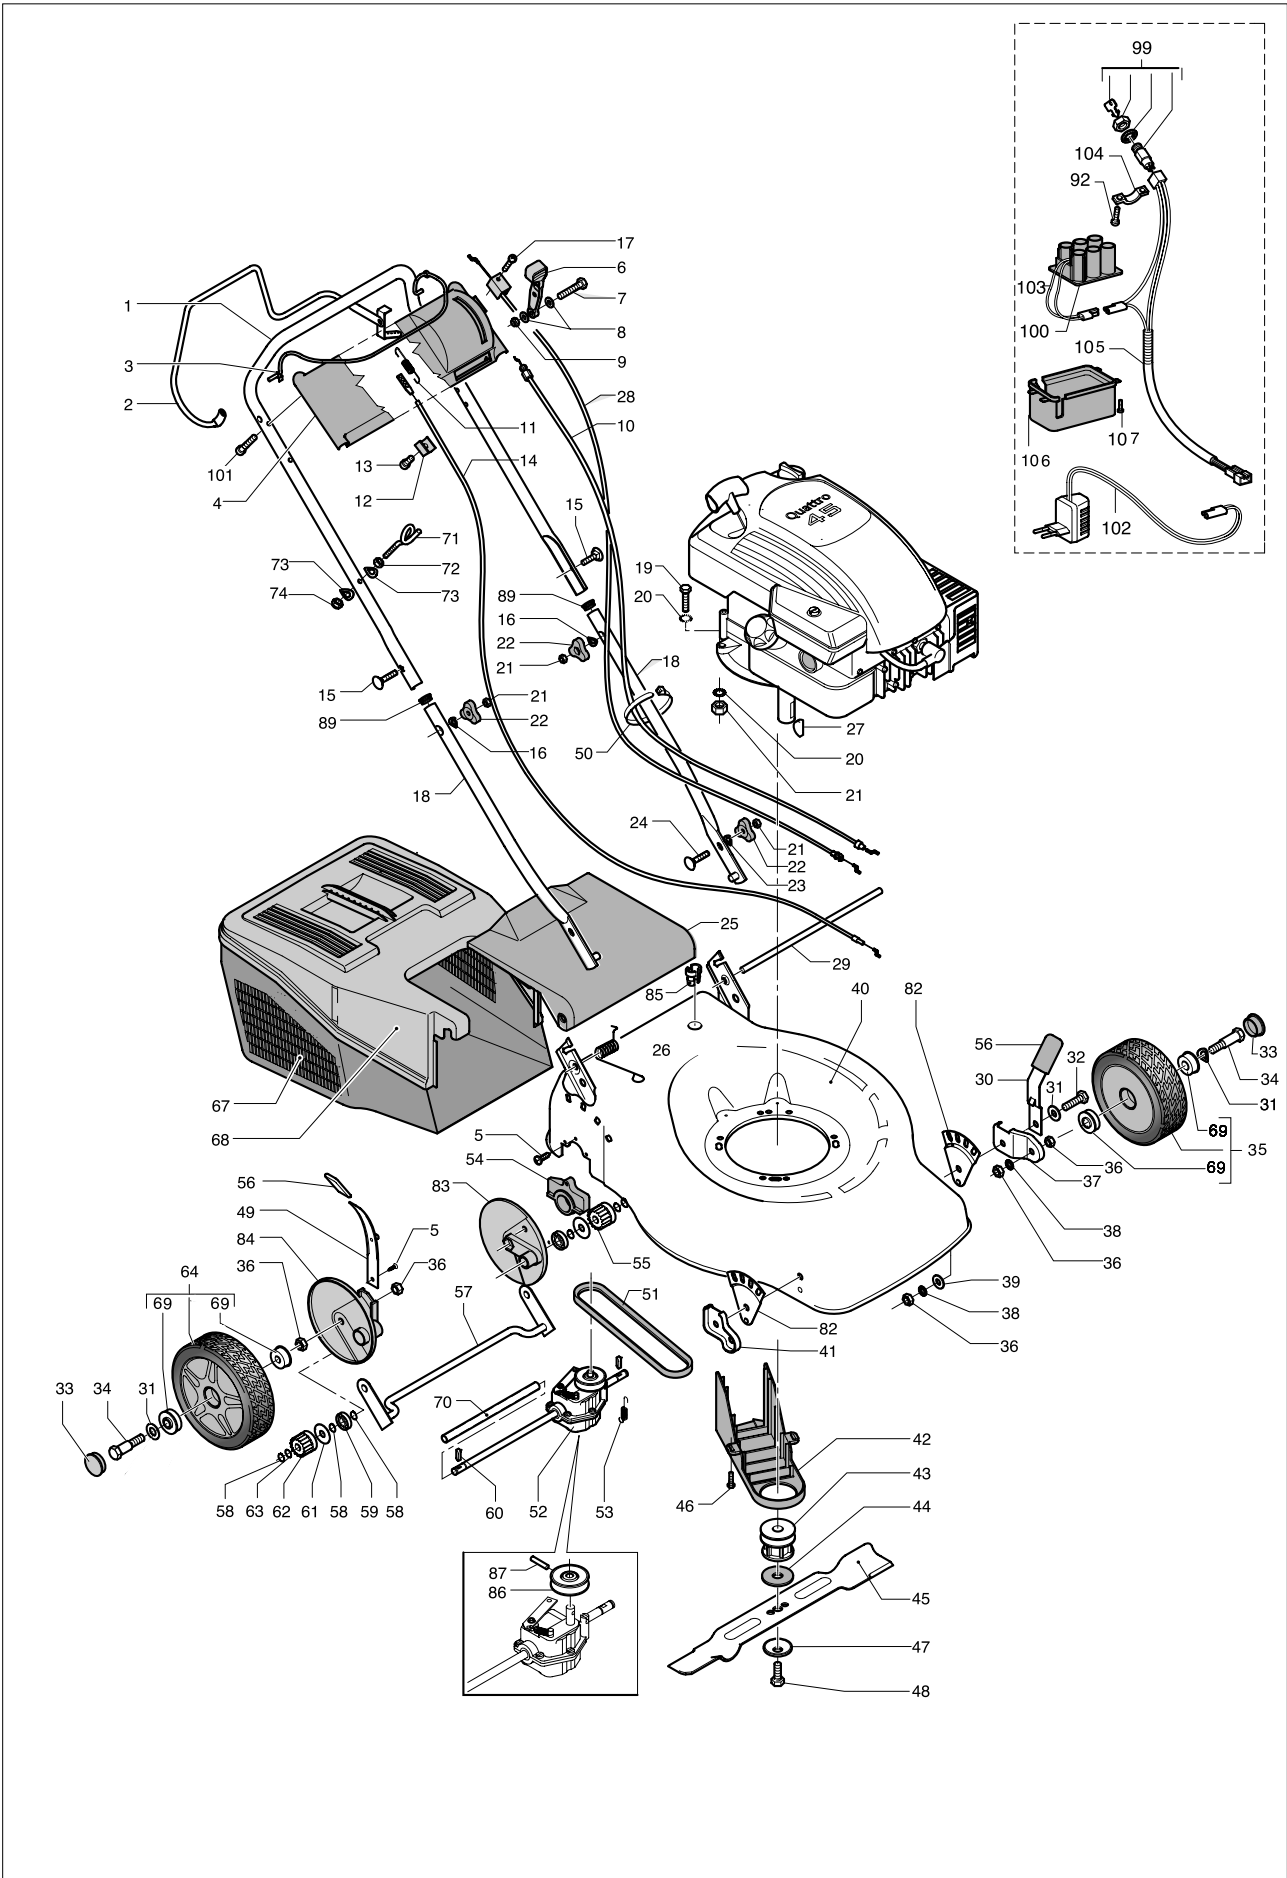

PNC	Type/Prefix/nd	Model	Brand
953878121		TITANIUM 46 SDE	McCulloch

Number of Pages 1 of 3

Factory: ILY - Parabiago		Product Group: ON 107
Publication Number:	EIPL2005_PP0505002	Petrol Wheeled
Publication Date:	18/05/05	Sub Group: 1073