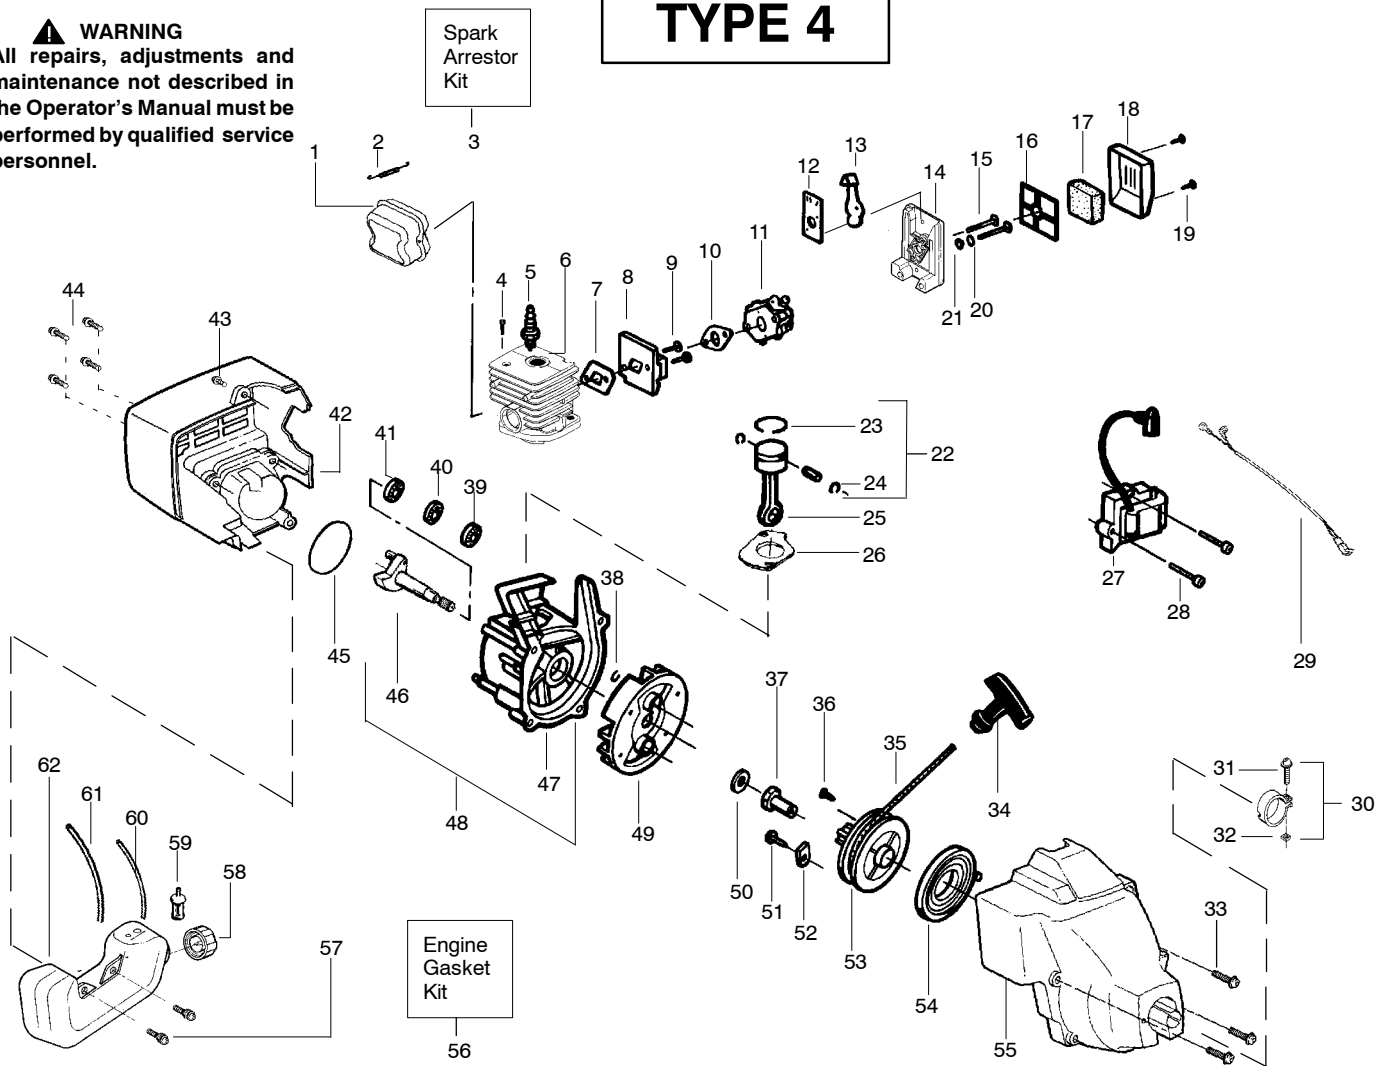

TYPE 4

⚠ WARNING
All repairs, adjustments and maintenance not described in the Operator's Manual must be performed by qualified service personnel.

Ref.	Part No.	Description	Ref.	Part No.	Description	Ref.	Part No.	Description
1.	530069660	Kit - Muffler (incl. 2)	23.	530055120	Ring-Piston	45.	530071363	O-Ring-C'case (kit)
2.	530042088	Spring-Muffler	24.	530015162	Retainer-Piston Pin	46.	530054753	Assy-Crankshaft
3.	530069380	Kit-Spark Arrestor	25.	530069945	Assy-Connecting Rod	47.	530071627	Kit-Crankcase (Incl. 39-41)
4.	530015953	Screw-Cylinder	26.	530071363	Gasket-Cylinder (kit)	48.	530071624	Assy-C'case & C'shaft (Incl. 38,46,47)
5.	Champion	Spark Plug (RCJ 6Y)	27.	530039163	Module-Ignition	49.	530069886	Assy-Flywheel
6.	530012416	Cylinder	28.	530016357	Screw	50.	530015828	Washer-Flat
7.	530071363	Gasket-Cyl/Carb.(kit)	29.	530049018	Assy-Switch Wire	51.	530015775	Screw
8.	530057634	Adaptor-Carb.	30.	530056365	Assy-Nose Cone Clamp (Incls. 31 & 32)	52.	530027523	Retainer
9.	530016014	Screw	31.	530016381	Screw-Nose Cone	53.	530069400	Kit-Starter Pulley (Incl. 36)
10.	530071363	Gasket-Carb.(kit)	32.	530016382	Nut-Nose Cone	54.	530042085	Spring-Starter
11.	530071630	Kit - Carburetor Ass'y (C1U-W7D)	33.	530015810	Screw	55.	530071677	Assy-Fan Hsg.
12.	530038747	Plate-Choke Mounting	34.	530027569	Handle-Starter	56.	530071363	Kit-Engine Gasket (Incl. 7,10,26,45)
13.	530038686	Shutter-Choke	35.	530069232	Kit - Rope	57.	530016379	Retainer-Fuel Tank
14.	530052431	Box-Air	36.	530016080	Screw	58.	530014347	Assy-Fuel Cap w/ret.
15.	530016393	Screw	37.	530038604	Coupling-Drive	59.	530095646	Assy-Fuel Pickup
16.	530036569	Plate - Filter Support	38.	530015941	Retain. Ring-C'shaft	60.	530069247	Kit-Fuel Line (Small)
17.	530036575	Foam-Air Filter	39.	530055728	Bearing-Outer	61.	530069216	Kit-Fuel Line (Large)
18.	530036568	Cover-Air Filter	40.	530071615	Kit-C'case Seal	62.	530049296	Assy-Fuel Tank (Incl. cap, fuel line, filter)
19.	530016349	Screw	41.	530032125	Bearing-Inner			
20.	530015852	Spacer-Choke	42.	530057026	Shroud-Rear			
21.	530015254	Washer	43.	530015934	Screw			
22.	530071833	Kit - Piston (Incl. 23, 24 & Pin)	44.	530015810	Screw			

✓ = NEW PART NUMBER FOR THIS IPL   ★ = REFER TO THE SERVICE REFERENCE INDICATED FOR MORE INFORMATION. (LOCATED AT END OF IPL)