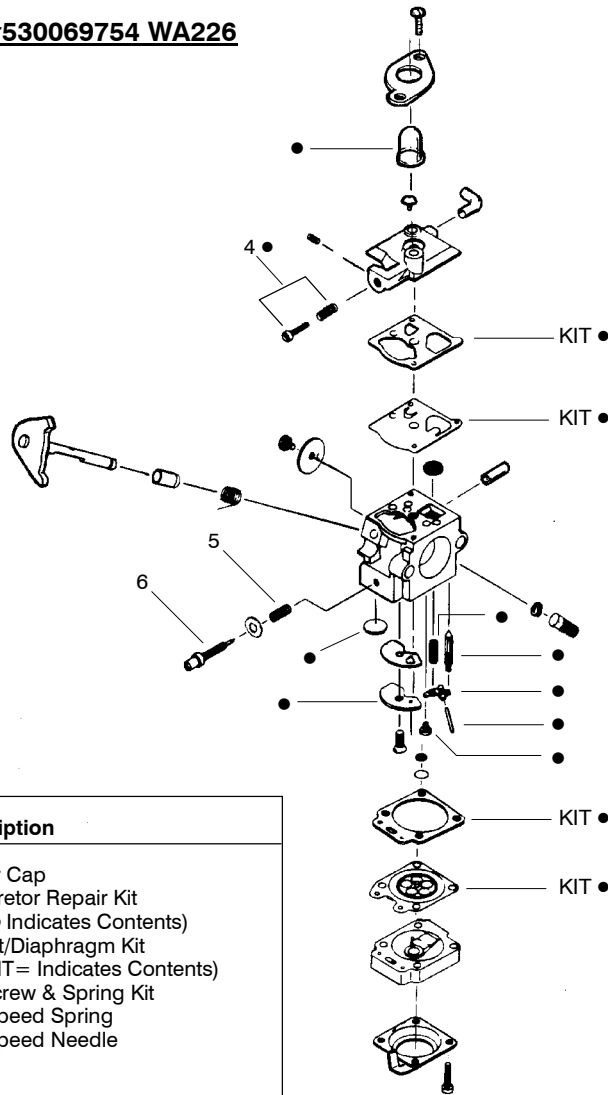

Carburetor Assembly #530069754 WA226

Carb.
Repair
Kit

Gasket/
Diaph.
Kit

2

3

Ref.	Part No.	Description
1.	530038403	Limiter Cap
2.	530069842	Carburetor Repair Kit (● Indicates Contents)
3.	530069844	Gasket/Diaphragm Kit (KIT= Indicates Contents)
4.	530035296	Idle Screw & Spring Kit
5.	530035342	Low Speed Spring
6.	530035341	Low Speed Needle

Kit - Carburetor Assembly No. 530071630 - C1U-W7D

Note: No Repair kits are available for this carburetor, please order the complete assembly part number 530-071630 (C1U-W7D)