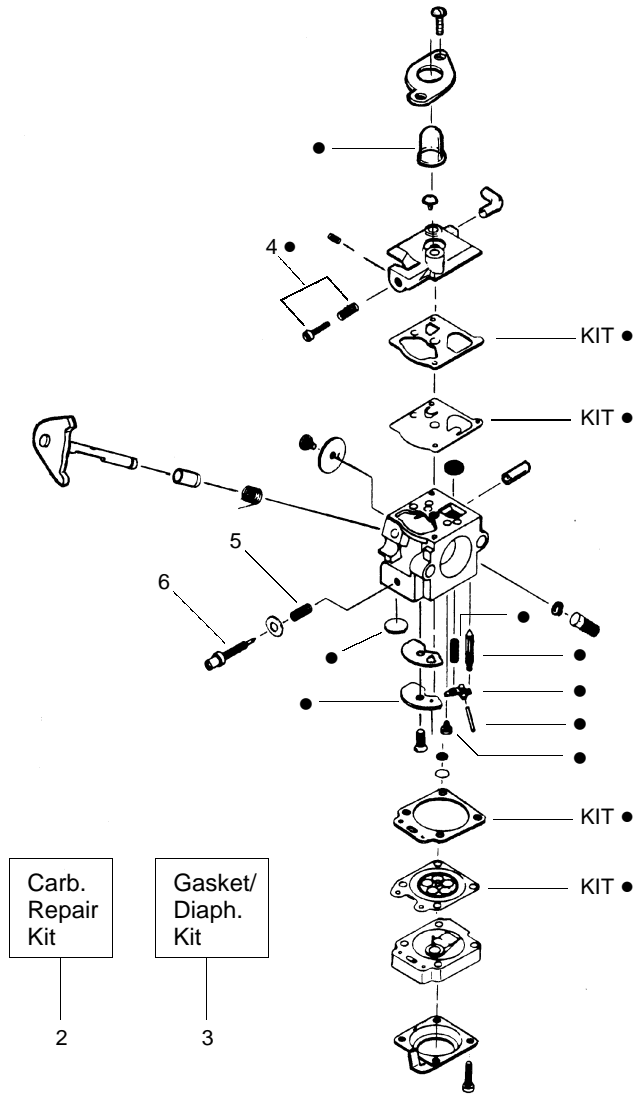

PARTS LIST NO. 530087918		<b>MCCULLOCH PARTS LIST</b>	MODEL(s) <b>TRIMMAC 240</b>
DATE 3/25/02	Replaces 530087918 - 8/27/01		<b>Note:</b> Illustration may differ from actual model due to design changes

✓ = NEW PART NUMBER FOR THIS IPL

★ = REFER TO THE SERVICE REFERENCE INDICATED FOR MORE INFORMATION. (LOCATED AT END OF IPL)

**Carburetor Assembly #530069754-WA226**

Ref.	Part No.	Description
1.	530038404	Limiter Cap
2.	530069842	Carburetor Repair Kit (● Indicates Contents)
3.	530069844	Gasket/Diaphragm Kit (KIT= Indicates Contents)
4.	530035296	Idle Screw & Spring Kit
5.	530035342	Low Speed Spring
6.	530035341	Low Speed Needle