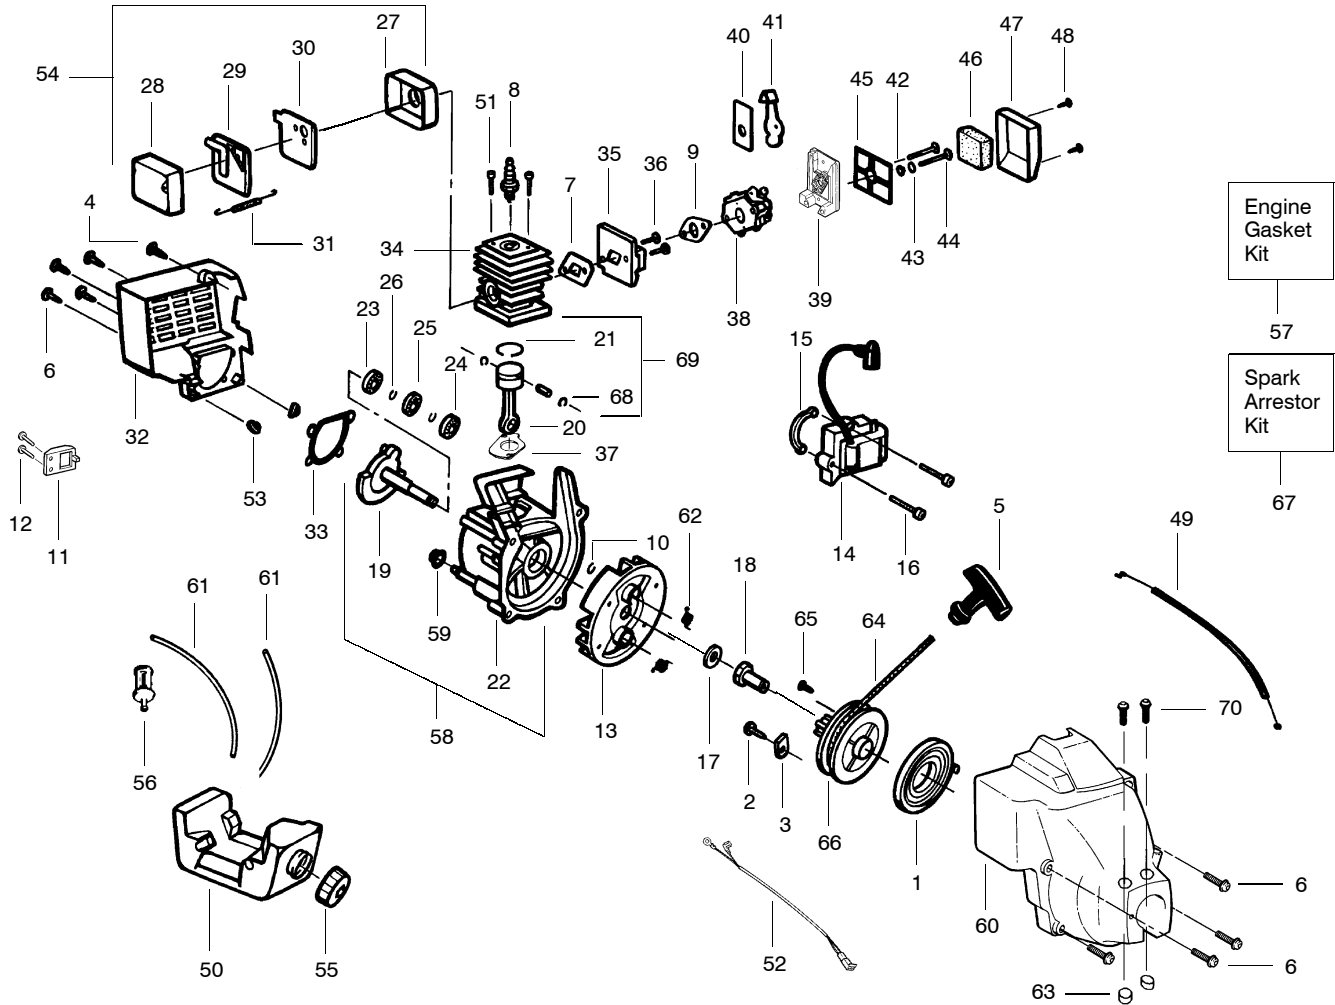

PARTS LIST NO. 530087918		<b>MCCULLOCH PARTS LIST</b>	MODEL(s) <b>TRIMMAC 240</b>
DATE 3/25/02	Replaces 530087918 - 8/27/01		<b>Note:</b> Illustration may differ from actual model due to design changes

✓ = NEW PART NUMBER FOR THIS IPL

★ = REFER TO THE SERVICE REFERENCE INDICATED FOR MORE INFORMATION. (LOCATED AT END OF IPL)

**Carburetor Assembly #530069754-WA226**

Ref.	Part No.	Description
1.	530038404	Limiter Cap
2.	530069842	Carburetor Repair Kit (● Indicates Contents)
3.	530069844	Gasket/Diaphragm Kit (KIT= Indicates Contents)
4.	530035296	Idle Screw & Spring Kit
5.	530035342	Low Speed Spring
6.	530035341	Low Speed Needle