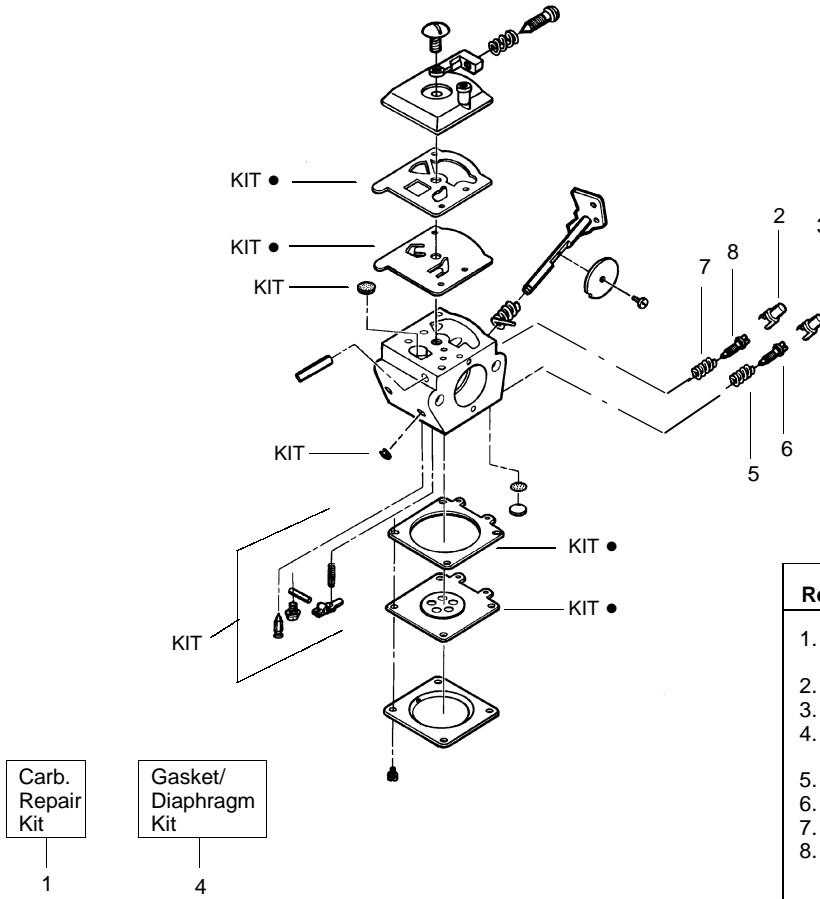

PARTS LIST NO. 530087916		MCCULLOCH PARTS LIST	MODEL(s) TRIMMAC 241
DATE 3/25/02	Replaces 530087916 – 7/16/01		NOTE: Illustration may differ from actual model due to design changes

Ref.	Part No.	Description	Ref.	Part No.	Description
1.	530095221	Drive Shaft	15.	538248206	Cutting Head Ass'y. (Incl. 16–19)
2.	530402025	Throttle Hsg. (Right)	16.	530053246	Hub Ass'y
3.	530402026	Throttle Hsg. (Left)	17.	530053241	Spring–Return
4.	530042093	Spring–Lever Return	18.	530401957	Retainer–Spool
5.	530047307	Throttle Leadwire Ass'y.	19.	538248286	Spool w/Line
6.	530094673	Assist Handle	20.	530402028	Throttle Lock
7.	530015820	Bolt–Handle/Shield	21.	530069572	Switch Kit
8.	530094847	Clamp–Handle	22.	530015886	Screw
9.	530402027	Throttle Lever	23.	530094543	Dust Cup
10.	530016118	Wingnut–Handle/Shield			
11.	530095768	Drive Shaft Hsg. Ass'y			
12.	530052286	Line Limiter			
13.	530015814	Screw–Line Limiter			
14.	530069666	Shield Kit Ass'y. (Incl. 12 & 13)			
				Not Shown	
				–	Operator Manual
				↗ 530088218	Scan
				↗ 530088219	Euro

↗ = NEW PART NUMBER FOR THIS IPL

★ = REFER TO THE SERVICE REFERENCE INDICATED FOR MORE INFORMATION. (LOCATED AT END OF IPL)

PARTS LIST NO. 530087916		MCCULLOCH PARTS LIST	MODEL(s) TRIMMAC 241
DATE 3/25/02	Replaces 530087916 - 7/16/01		Note: Illustration may differ from actual model due to design changes

Carburetor Assembly No. 530069998

Ref.	Part No.	Description
1.	530069829	Carburetor Repair Kit (KIT= Indicates Contents)
2.	530038318	Limiter Cap (High-Red)
3.	530038317	Limiter Cap (Low-Blue)
4.	530069844	Gasket/Diaphragm Kit (●=Indicates Contents)
5.	530035293	Needle Spring-Low Speed
6.	530035433	Needle-Low Speed
7.	530035295	Needle Spring-High Speed
8.	530035388	Needle-High Speed