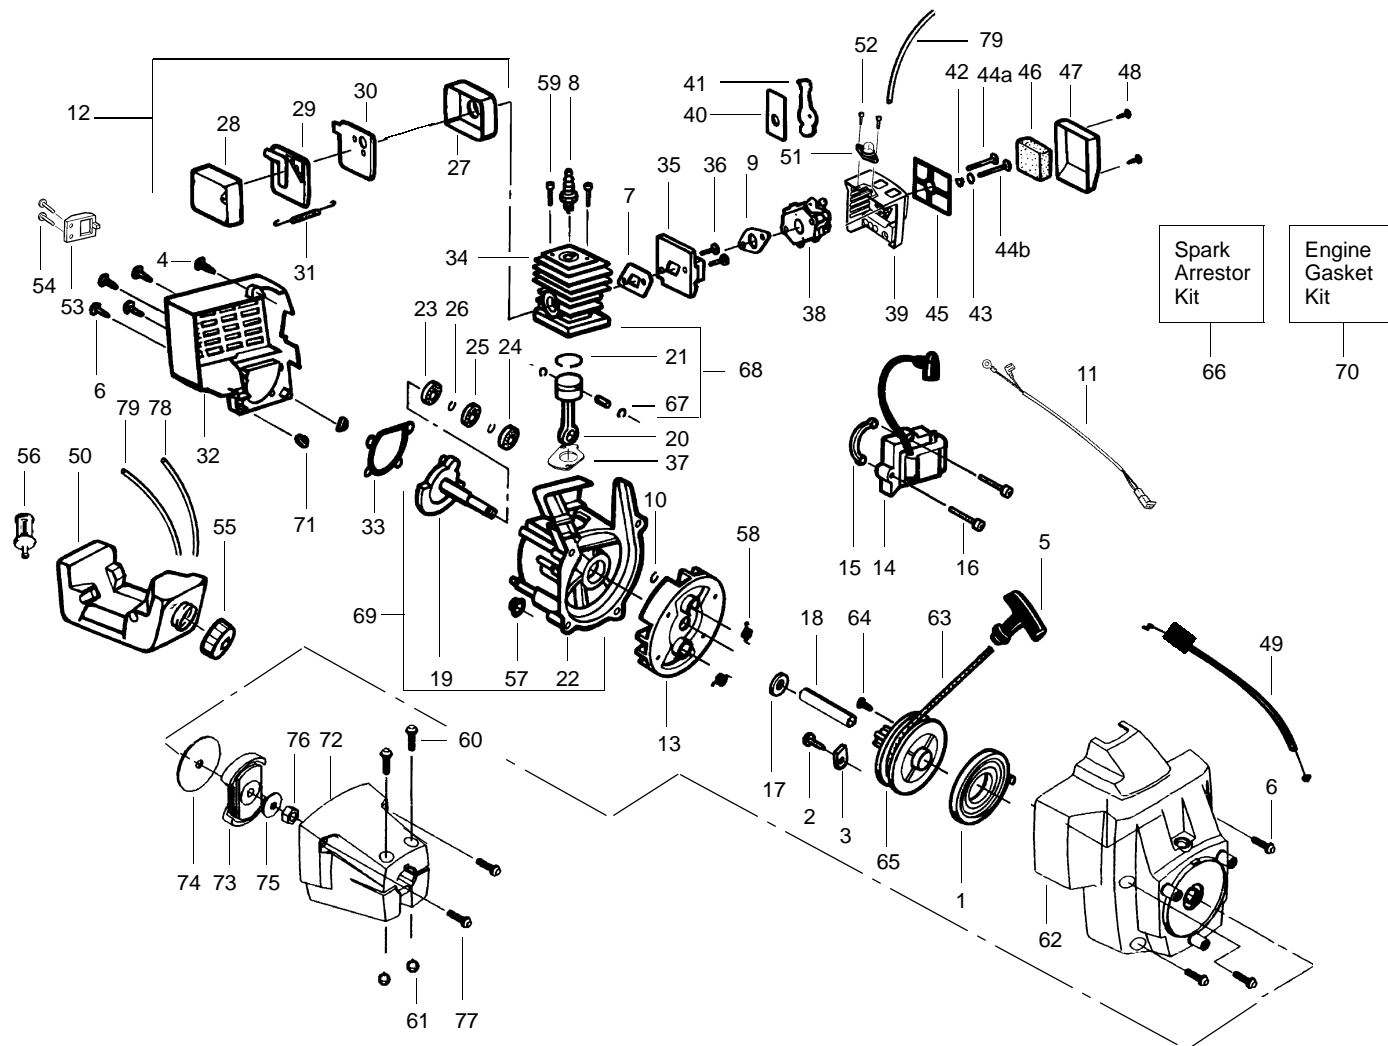

PARTS LIST NO. 530087916		MCCULLOCH PARTS LIST	MODEL(s) TRIMMAC 241
DATE 3/25/02	Replaces 530087916 – 7/16/01		NOTE: Illustration may differ from actual model due to design changes

Ref.	Part No.	Description	Ref.	Part No.	Description
1.	530095221	Drive Shaft	15.	538248206	Cutting Head Ass'y. (Incl. 16–19)
2.	530402025	Throttle Hsg. (Right)	16.	530053246	Hub Ass'y
3.	530402026	Throttle Hsg. (Left)	17.	530053241	Spring–Return
4.	530042093	Spring–Lever Return	18.	530401957	Retainer–Spool
5.	530047307	Throttle Leadwire Ass'y.	19.	538248286	Spool w/Line
6.	530094673	Assist Handle	20.	530402028	Throttle Lock
7.	530015820	Bolt–Handle/Shield	21.	530069572	Switch Kit
8.	530094847	Clamp–Handle	22.	530015886	Screw
9.	530402027	Throttle Lever	23.	530094543	Dust Cup
10.	530016118	Wingnut–Handle/Shield			
11.	530095768	Drive Shaft Hsg. Ass'y			
12.	530052286	Line Limiter			
13.	530015814	Screw–Line Limiter			
14.	530069666	Shield Kit Ass'y. (Incl. 12 & 13)			
				Not Shown	
				–	Operator Manual
				↗ 530088218	Scan
				↗ 530088219	Euro

↗ = NEW PART NUMBER FOR THIS IPL

★ = REFER TO THE SERVICE REFERENCE INDICATED FOR MORE INFORMATION. (LOCATED AT END OF IPL)

PARTS LIST NO. 530087916		MCCULLOCH PARTS LIST	MODEL(s) TRIMMAC 241
DATE 3/25/02	Replaces 530087916 - 7/16/01		Note: Illustration may differ from actual model due to design changes

Carburetor Assembly No. 530069998

Ref.	Part No.	Description
1.	530069829	Carburetor Repair Kit (KIT= Indicates Contents)
2.	530038318	Limiter Cap (High-Red)
3.	530038317	Limiter Cap (Low-Blue)
4.	530069844	Gasket/Diaphragm Kit (●=Indicates Contents)
5.	530035293	Needle Spring-Low Speed
6.	530035433	Needle-Low Speed
7.	530035295	Needle Spring-High Speed
8.	530035388	Needle-High Speed