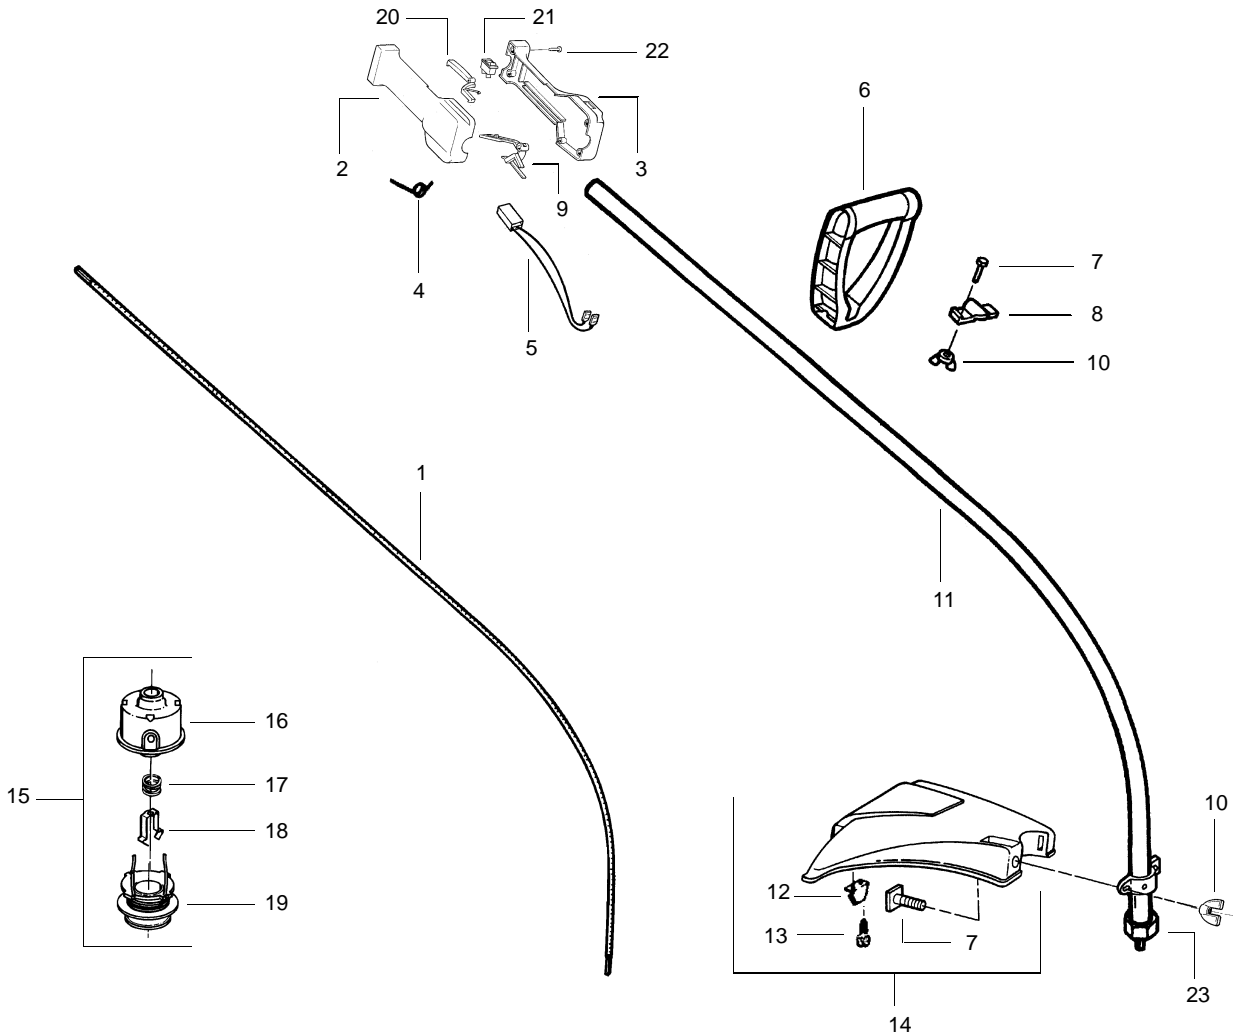

PARTS LIST NO. 530087916		MCCULLOCH PARTS LIST	MODEL(s) TRIMMAC 241
DATE 3/25/02	Replaces 530087916 – 7/16/01		NOTE: Illustration may differ from actual model due to design changes

Ref.	Part No.	Description	Ref.	Part No.	Description
1.	530095221	Drive Shaft	15.	538248206	Cutting Head Ass'y. (Incl. 16–19)
2.	530402025	Throttle Hsg. (Right)	16.	530053246	Hub Ass'y
3.	530402026	Throttle Hsg. (Left)	17.	530053241	Spring–Return
4.	530042093	Spring–Lever Return	18.	530401957	Retainer–Spool
5.	530047307	Throttle Leadwire Ass'y.	19.	538248286	Spool w/Line
6.	530094673	Assist Handle	20.	530402028	Throttle Lock
7.	530015820	Bolt–Handle/Shield	21.	530069572	Switch Kit
8.	530094847	Clamp–Handle	22.	530015886	Screw
9.	530402027	Throttle Lever	23.	530094543	Dust Cup
10.	530016118	Wingnut–Handle/Shield			
11.	530095768	Drive Shaft Hsg. Ass'y			
12.	530052286	Line Limiter			
13.	530015814	Screw–Line Limiter			
14.	530069666	Shield Kit Ass'y. (Incl. 12 & 13)			
				Not Shown	
				–	Operator Manual
				↗ 530088218	Scan
				↗ 530088219	Euro

↗ = NEW PART NUMBER FOR THIS IPL

★ = REFER TO THE SERVICE REFERENCE INDICATED FOR MORE INFORMATION. (LOCATED AT END OF IPL)

PARTS LIST NO. 530087916		MCCULLOCH PARTS LIST	MODEL(s) TRIMMAC 241
DATE 3/25/02	Replaces 530087916 - 7/16/01		Note: Illustration may differ from actual model due to design changes

Carburetor Assembly No. 530069998

Ref.	Part No.	Description
1.	530069829	Carburetor Repair Kit (KIT= Indicates Contents)
2.	530038318	Limiter Cap (High-Red)
3.	530038317	Limiter Cap (Low-Blue)
4.	530069844	Gasket/Diaphragm Kit (●=Indicates Contents)
5.	530035293	Needle Spring-Low Speed
6.	530035433	Needle-Low Speed
7.	530035295	Needle Spring-High Speed
8.	530035388	Needle-High Speed