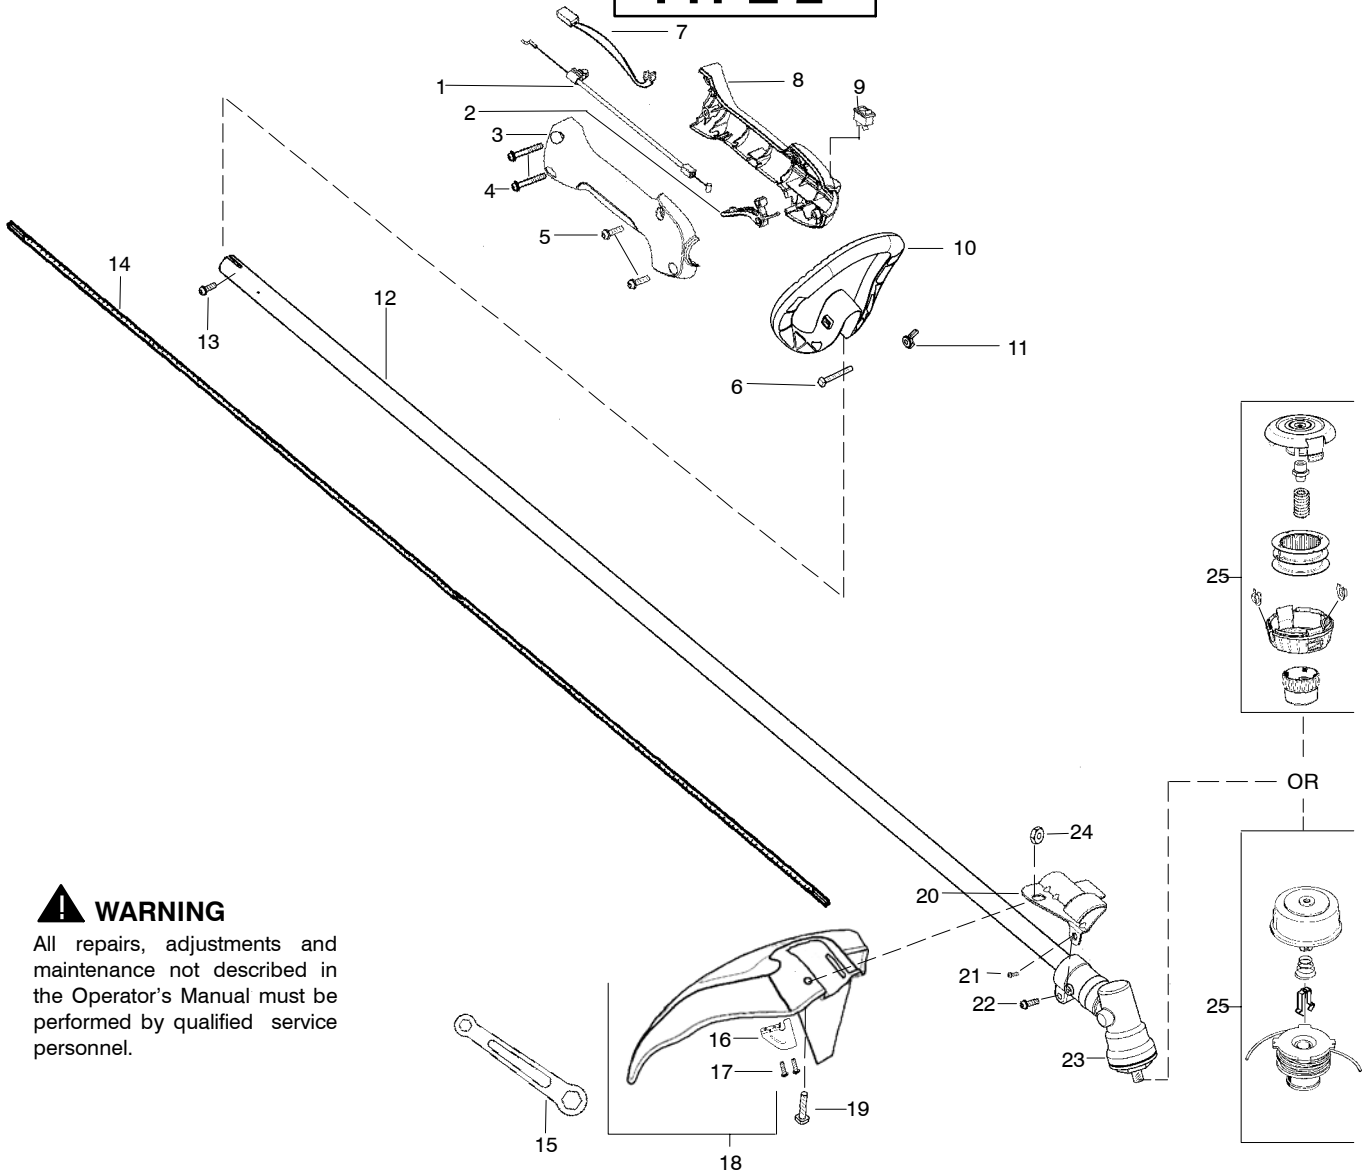

TYPE 2

WARNING

All repairs, adjustments and maintenance not described in the Operator's Manual must be performed by qualified service personnel.

Ref.	Part No.	Description	Ref.	Part No.	Description
1.	530057566	Assy - Throttle Cable	23.	530096099	Assy - Gearbox
2.	530049107	Trigger	24.	530015197	Nut
3.	530057541	Throttle Hsg. (Right)	25.	*****	Assy - Head
4.	530016406	Screw			
5.	530015814	Screw			
6.	530015786	Bolt - Handle			
7.	530054183	Assy - Wire			
8.	530059760	Throttle Hsg. (Left)			
9.	530069572	Kit - Switch			
10.	530058583	Assy - Handle (Incl. 6,11)			
11.	530016152	Wingnut - Handle			
12.	545006026	Assy - Drive Shaft Hsg.			
13.	530015805	Screw			Not Shown
14.	530096169	Shaft - Flex			
15.	530056401	Wrench			
16.	530052286	Line Limiter			
17.	530015814	Screw		---	Operator Manual
18.	530071997	Kit - Shield Assy (Incl. 16,17)		545123490	Scan
19.	530015820	Bolt - Shield		545123491	Euro
20.	545150701	Bracket - Shield		545123489	Euro 3
21.	530015775	Screw		545123492	Euro 4
22.	530016014	Screw		545123493	Turkish
				530150312	Decal - Shaft Warning

= NEW PART NUMBER FOR THIS IPL   * = REFER TO THE SERVICE REFERENCE INDICATED FOR MORE INFORMATION. (LOCATED AT END OF IPL)