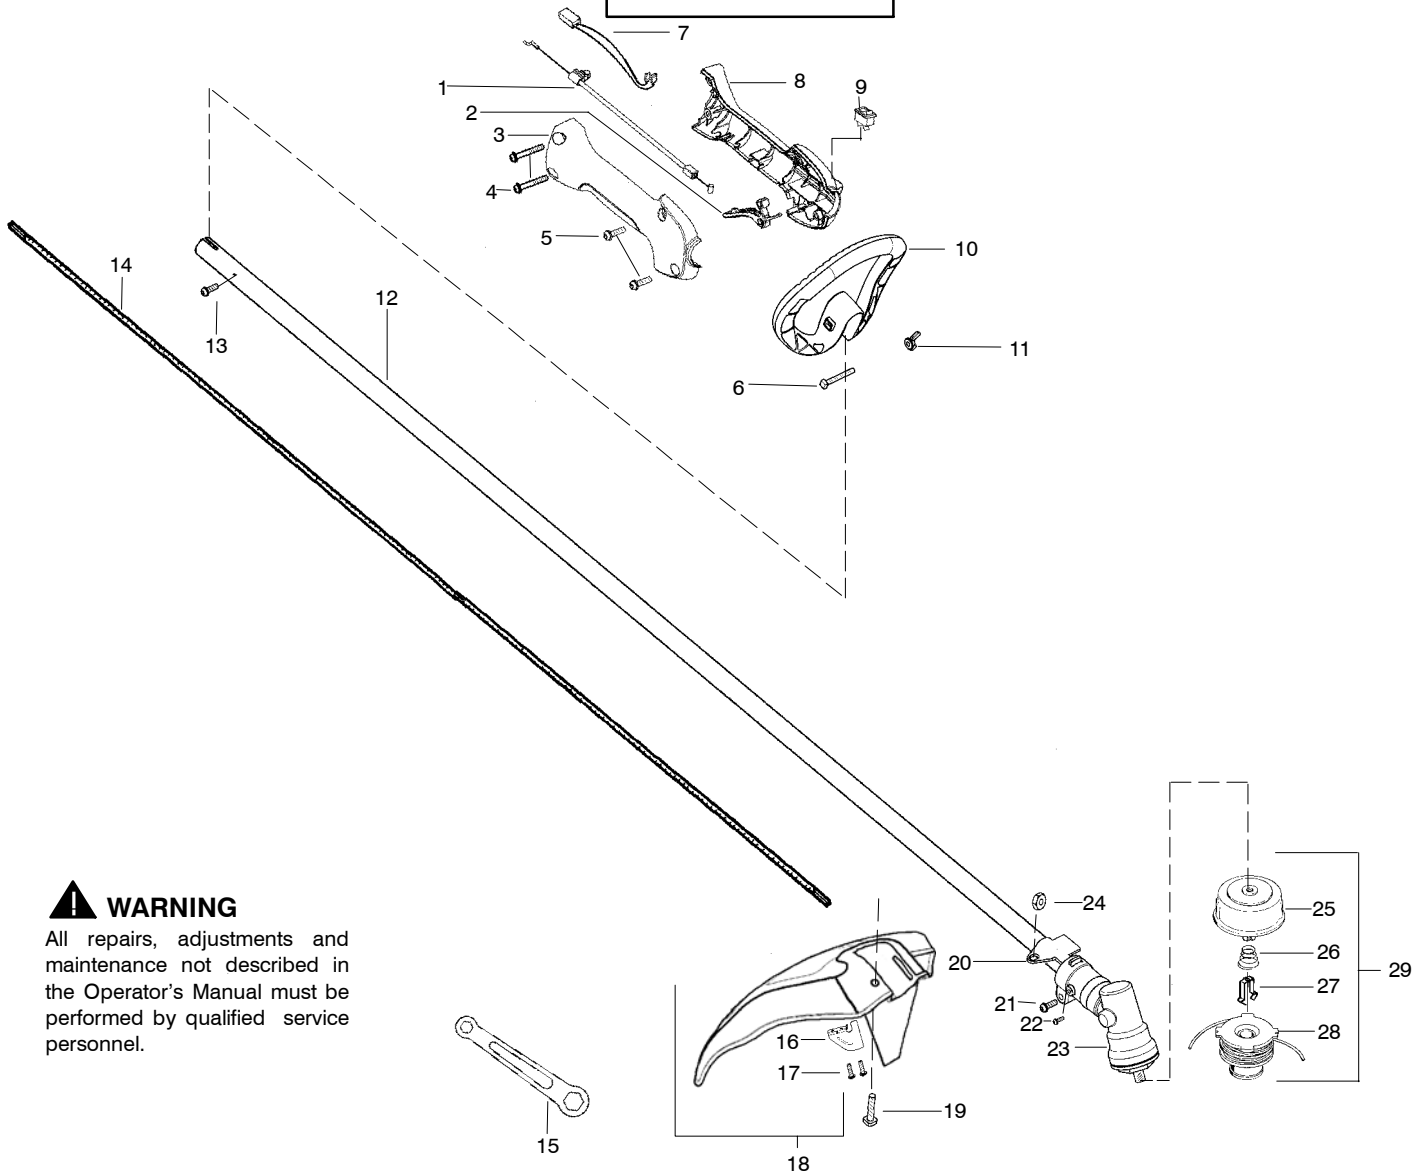

TYPE 1

⚠ WARNING

All repairs, adjustments and maintenance not described in the Operator's Manual must be performed by qualified service personnel.

Ref.	Part No.	Description	Ref.	Part No.	Description
1.	530057566	Assy – Throttle Cable	21.	530016014	Screw
2.	530049107	Trigger	22.	530016224	Screw
3.	530058751	Throttle Hsg. (Right)	23.	530096099	Assy – Gearbox
4.	530016406	Screw	24.	530015197	Nut
5.	530015814	Screw	25.	530095772	Assy – Hub.
6.	530015786	Bolt – Handle	26.	530053241	Spring
7.	530054183	Assy – Wire	27.	530401957	Retainer
8.	530150095	Throttle Hsg. (Left)	28.	530056500	Assy – Spool w/Line
9.	530069572	Kit – Switch	29.	530056498	Assy – Head TNG VI Assy.
10.	530058754	Handle – Assist	Not Shown		
11.	530016152	Wingnut – Handle	---	---	Operator Manual
12.	530071942	Assy – Drive Shaft Hsg.	530166170	---	Scan
13.	530015805	Screw	530166171	---	Euro
14.	530096169	Shaft – Flex	530166172	---	Euro II
15.	530056401	Wrench	530166173	---	Euro IV
16.	530052285	Line Limiter	530166174	---	Turkish
17.	530015814	Screw	530150312	---	Decal – Shaft Warning
18.	530071823	Kit – Shield Assy (Incl. 16,17)			
19.	530015820	Bolt – Shield			
20.	530057554	Bracket – Shield			