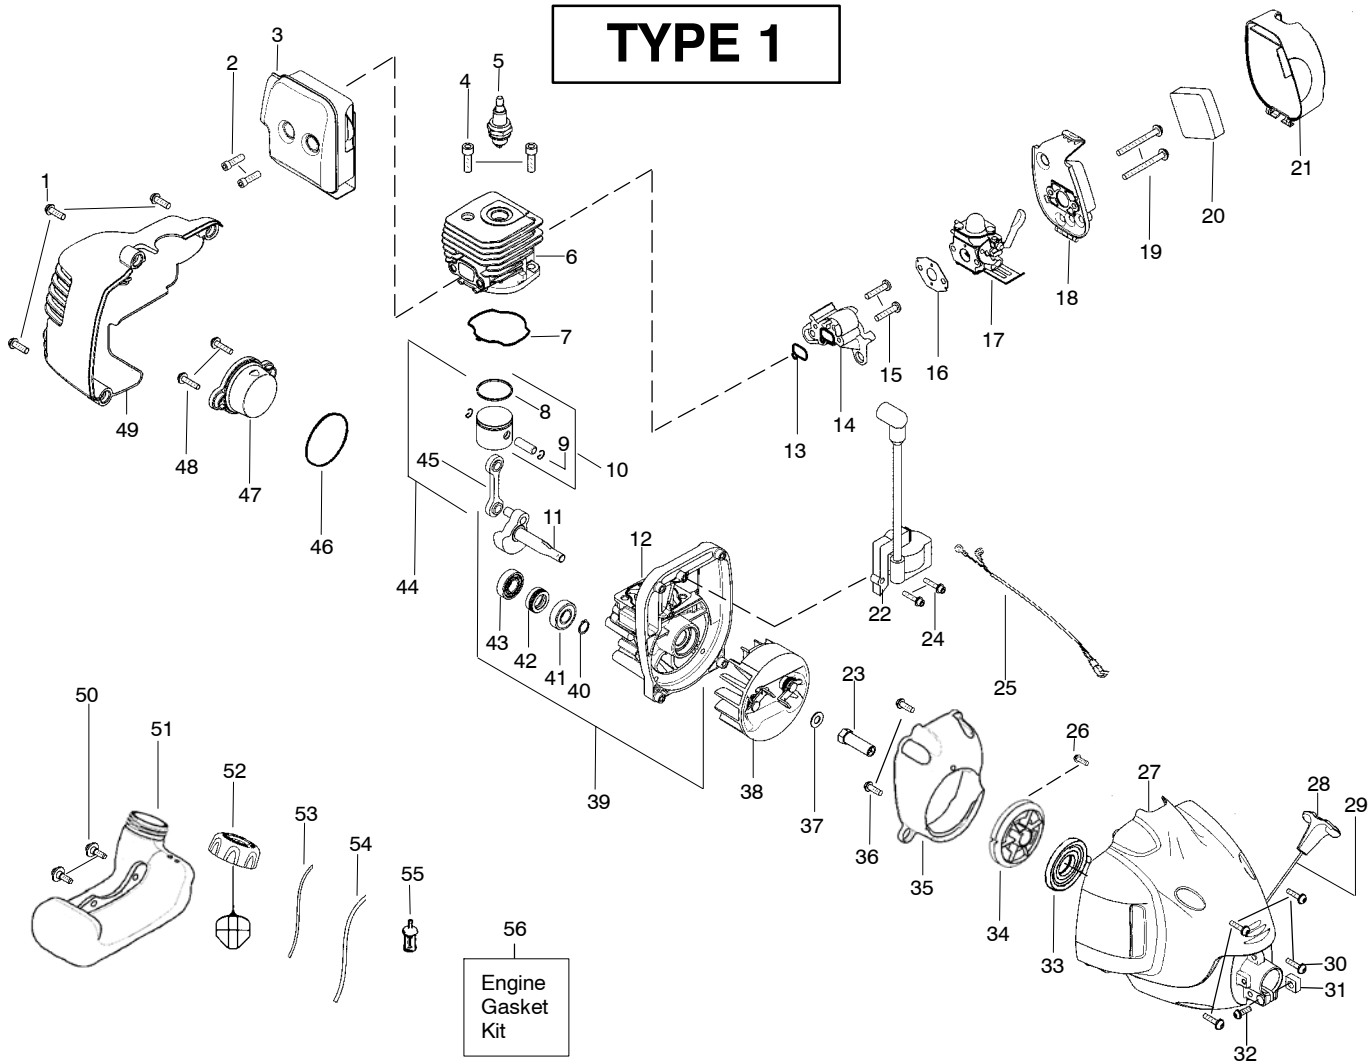

Ref.	Part No.	Description	Ref.	Part No.	Description	Ref.	Part No.	Description
1.	530015880	Screw	21.	530058912	Cover-Air Box	45.	530069945	Kit-Conn. Rod Assy
2.	530058982	Bolt-Muffler	22.	530039234	Ignition Module	46.	530071750	O-Ring-C'case (kit)
3.	530059825	Assy-Muffler/Shield (Incl. 2)	23.	530027953	Coupling-Drive	47.	530058738	Assy-Plug (incl.46)
4.	530015953	Screw-Cylinder	24.	530016357	Screw	48.	530016386	Screw
5.	952030249	Spark Plug (RCJ 6Y)	25.	530047278	Assy-Leadwire	49.	530058737	Shroud-Rear
6.	530012541	Cylinder	26.	530016391	Screw	50.	530016431	Retainer-Tank
7.	530071750	Seal-Cylinder (kit)	27.	530071941	Assy.-Fan Hsg	51.	530058847	Assy-Fuel Tank (incl. filter, lines & fuel cap)
8.	530055120	Piston Ring	28.	530058742	Handle-Starter	52.	530058743	Assy-Fuel Cap w/ret.
9.	530015162	Retainer-Piston Pin	29.	530071798	Kit - Rope	53.	530069247	Kit-Fuel Line (Small)
10.	530071833	Kit - Piston (Incl. 8, 9)	30.	530015810	Screw	54.	530069216	Kit-Fuel Line (Large)
11.	530012555	Assy-Crankshaft	31.	530016382	Nut 12-24	55.	530095646	Assy-Fuel Pickup
12.	530012542	Assy-Crankcase (Incl. 41-43)	32.	530016381	Screw 12-24	56.	530071750	Kit-Engine Gasket (Incl. 7,13,16,46)
13.	530071750	Seal-Cyl/Carb.(kit)	33.	530042086	Spring-Starter			
14.	530057547	Adapter-Carb.	34.	530071797	Kit-Starter Pulley			
15.	530016309	Screw	35.	530057548	Baffle			
16.	530071750	Gasket-Carb. (kit)	36.	530015880	Screw			
17.	530071811	Kit-Carb.(C1U-W19)	37.	530015828	Washer-Flat			
(Note: Repair kits are not available for this carburetor)			38.	530054115	Assy-Flywheel			
18.	530059246	Air Box	39.	530071751	Assy-C'case & C'shaft (Incl. 11,12,40)			
19.	530016429	Screw	40.	530015941	Retain. Ring-C'shaft			
20.	530036575	Foam-Air Filter	41.	530055728	Outer Bearing			
			42.	530019264	Seal			
			43.	530032125	Inner Bearing			
			44.	530071785	Kit-Con Rod/Piston (Incl. 10,45)			

✓ = NEW PART NUMBER FOR THIS IPL   * = REFER TO THE SERVICE REFERENCE INDICATED FOR MORE INFORMATION. (LOCATED AT END OF IPL)