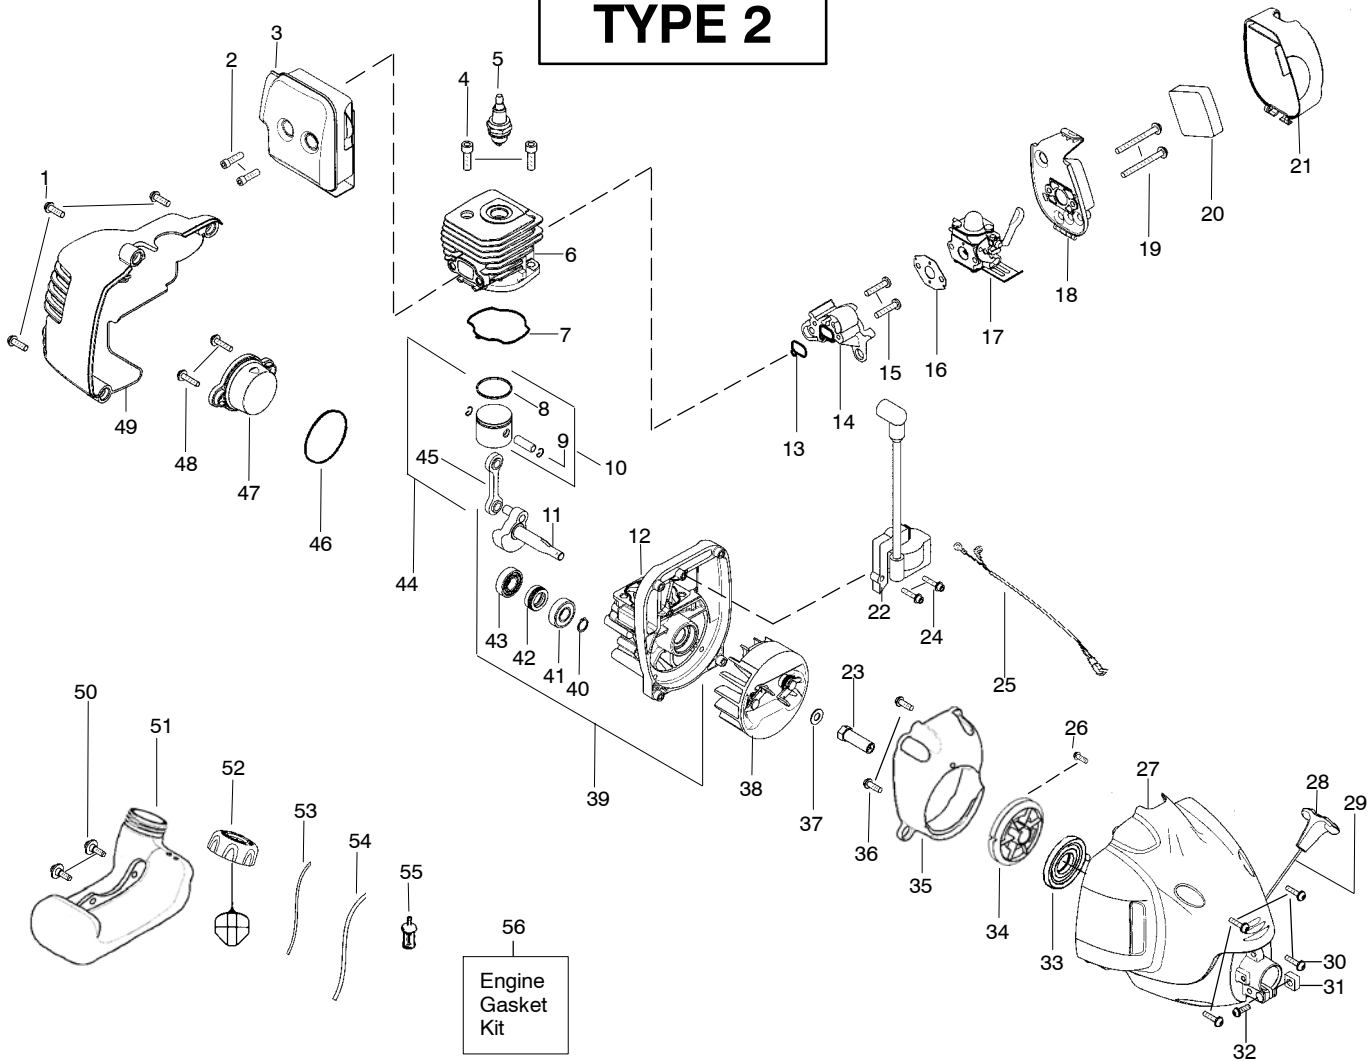

TYPE 2

Ref.	Part No.	Description	Ref.	Part No.	Description	Ref.	Part No.	Description
1.	530015880	Screw	21.	530057545	Cover-Air Box	45.	530069945	Kit-Conn. Rod Assy
2.	530058982	Bolt-Muffler	22.	530039234	Ignition Module	46.	530071750	O-Ring-C'case (kit)
3.	530059825	Assy-Muffler/Shield (Incl. 2)	23.	530027953	Coupling-Drive	47.	530057954	Assy-Plug (incl.46)
4.	530015953	Screw-Cylinder	24.	530016357	Screw	48.	530016386	Screw
5.	952030249	Spark Plug (RCJ 6Y)	25.	530047278	Assy-Leadwire	49.	530057539	Shroud-Rear
6.	530012541	Cylinder	26.	530016391	Screw	50.	530016445	Retainer-Tank
7.	530071750	Seal-Cylinder (kit)	27.	530071941	Assy.-Fan Hsg	51.	530057974	Assy-Fuel Tank (incl. filter, lines & fuel cap)
8.	530055120	Piston Ring	28.	530054834	Handle-Starter	52.	530057973	Assy-Fuel Cap w/ret.
9.	530015162	Retainer-Piston Pin	29.	530071798	Kit - Rope	53.	530069247	Kit-Fuel Line (Small)
10.	530071833	Kit - Piston (Incl. 8, 9)	30.	530016386	Screw	54.	530069216	Kit-Fuel Line (Large)
11.	530012555	Assy-Crankshaft	31.	530016382	Nut 12-24	55.	530095646	Assy-Fuel Pickup
12.	530012582	Assy-Crankcase (Incl. 41,42,43)	32.	530016381	Screw 12-24	56.	530071750	Kit-Engine Gasket (Incl. 7,13,16,46)
13.	530071750	Seal-Cyl/Carb.(kit)	33.	530042086	Spring-Starter			
14.	530057547	Adapter-Carb.	34.	530071797	Kit-Starter Pulley			
15.	530016309	Screw	35.	530057548	Baffle			
16.	530071750	Gasket-Carb. (kit)	36.	530015880	Screw			
17.	530071811	Kit-Carb.(C1U-W19)	37.	530015828	Washer-Flat			
(Note: Repair kits are not available for this carburetor)			38.	530054115	Assy-Flywheel			
18.	530059246	Air Box	39.	530071751	Assy-C'case & C'shaft (Incl. 11,12,40)			
19.	530016429	Screw	40.	530015941	Retain. Ring-C'shaft			
20.	530036575	Foam-Air Filter	41.	530055728	Outer Bearing			
			42.	530019264	Seal			
			43.	530032125	Inner Bearing			
			44.	530071785	Kit-Con Rod/Piston (Incl. 10,45)			
							530058709	Bulb-Purge

↙ = NEW PART NUMBER FOR THIS IPL   * = REFER TO THE SERVICE REFERENCE INDICATED FOR MORE INFORMATION. (LOCATED AT END OF IPL)