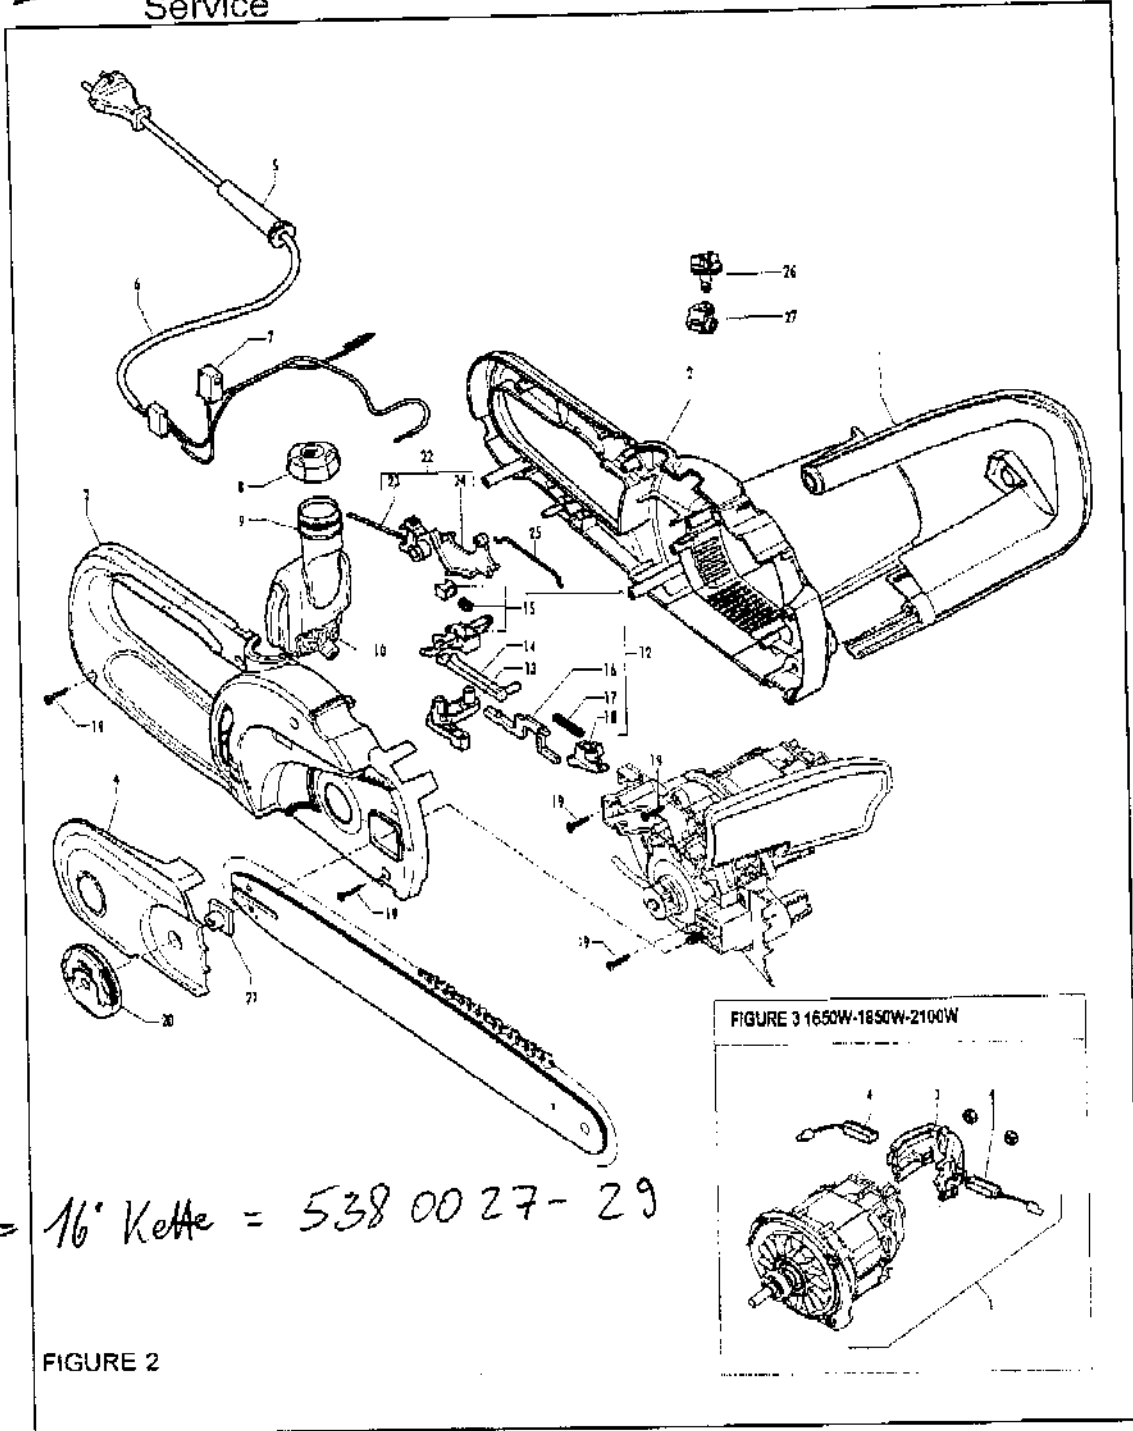

Service

Item	P/N McC	P/N ELX	Qty	DESCRIPTION
FIGURE 2				
1	5351	538005351	1	front handle
2	249521	538249521	1	crankcase assy
B 4	5349	538005349	1	pinion cover
5	241051	538241051	1	wire cover
6	5373	538005373	1	wires assy Schurko
	5377	538005377	1	wires assy GB
	5375	538005375	1	wires assy CH
	241952	538241952	1	wires assy AU
C 7	242687	538242687	1	micro switch
B 8	5336	538005336	1	oil cap
9	5335	538005335	1	oil tank
B 10	242365	538242365	1	oil filter
11	235612	538235612	1	washer
12	249257	538249257	1	lever kit
13	5343	538005343	2	fork lever
14	5342	538005342	1	safety lever
15	249172	538249172	1	rocking lever assy
16	5383	538005383	1	safety brake lever
17	5385	538005385	1	spring
18	5382	538005382	1	brake spring support
19	240882	538240882	14	screw M4x18
A 20	5366	538005366	1	locking nut assy
21	5378	538005378	1	spacer
22	249258	538249258	1	trigger kit
23	5347	538005347	1	safety lever
24	5346	538005346	1	trigger kit
25	5345	538005345	1	tension rod
26	243031	538243031	1	oil pump adjustment
27	243030	538243030	1	oil pump adjustment support

Item	P/N McC	P/N ELX	Qty	DESCRIPTION
FIGURE 3				
C 1	243049	538243049	1	motor assy 2100 W
C 3	00248957	538048957	1	brushes holder
C 4	00248956	538048956	2	brushes
C 1	243049	538243049	1	motor assy 2200 W
C 3	00248957	538048957	1	brushes holder
C 4	00248956	538048956	2	brushes
C 1	243049	538243049	1	motor assy 1850 W
C 3	00248957	538048957	1	brushes holder
C 4	00248956	538048956	2	brushes
C 1	243049	538243049	1	motor assy 1650 W
C 3	00248957	538048957	1	brushes holder
C 4	00248956	538048956	2	brushes

A=ALTA ROTAZIONE
B=MEDIA ROTAZIONE
C=ALTA ROTAZIONE
NUOVI CODICI

A=HIGH MOVING
B=MEDIUM MOVING
C=SLOW MOVING
NEW P. NUMBERS

A=HAUTE DEMANDE
B=MOYENNE DEMANDE
C=BASSE DEMANDE
NOUVELLES REFERENCES

A=GROBE NACHFRAGE
B=MITTELMAESSIGE
C=WENIGE NACHFRAGE
NEU CODEX