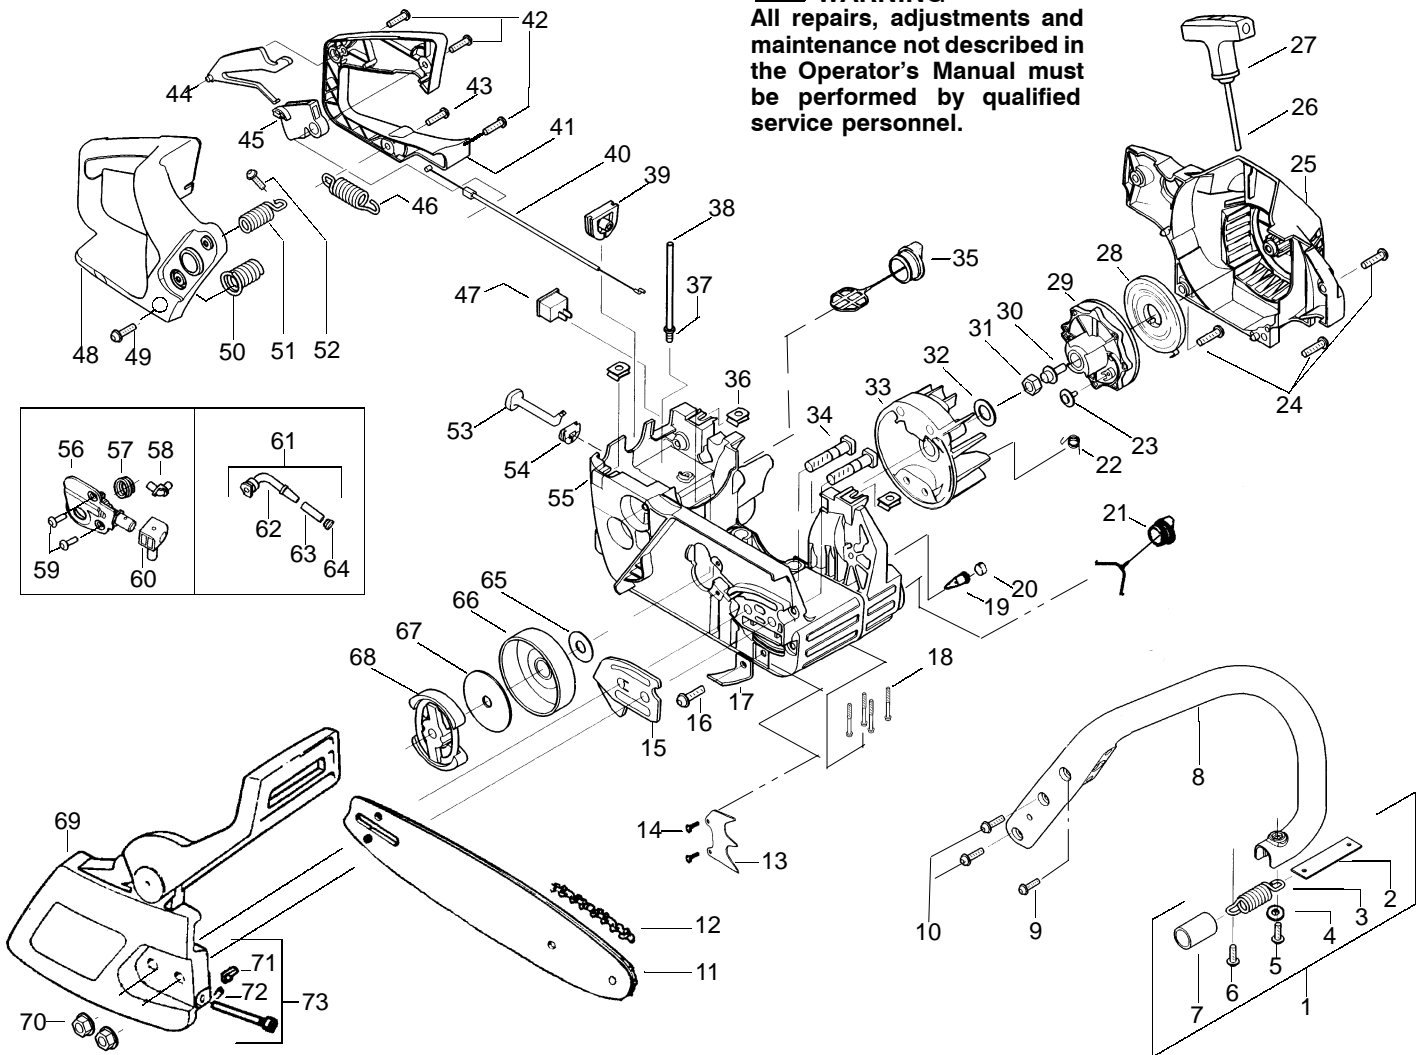

PARTS LIST NO. 530087662		OKAY® PARTS LIST	CHAIN SAW MODEL(S) M335
DATE 11/26/02	Replaces 87662 - 07/23/02		NOTE: Illustration may differ from actual model due to design changes

⚠ WARNING
All repairs, adjustments and maintenance not described in the Operator's Manual must be performed by qualified service personnel.

↗ = NEW PART NUMBER FOR THIS IPL

★ = REFER TO THE SERVICE REFERENCE INDICATED FOR MORE INFORMATION. (LOCATED AT END OF IPL)

Carburetor Assembly – WT-391 – #530069722

Ref.	Part No.	Description
1.	530038479	Limiter Cap-High
2.	530038478	Limiter Cap-Low
3.	530069826	Carburetor Repair Kit (KIT= Indicates Contents) & Includes Limiter Caps
4.	530069844	Gasket/Diaphragm Kit (● = Indicates Contents)