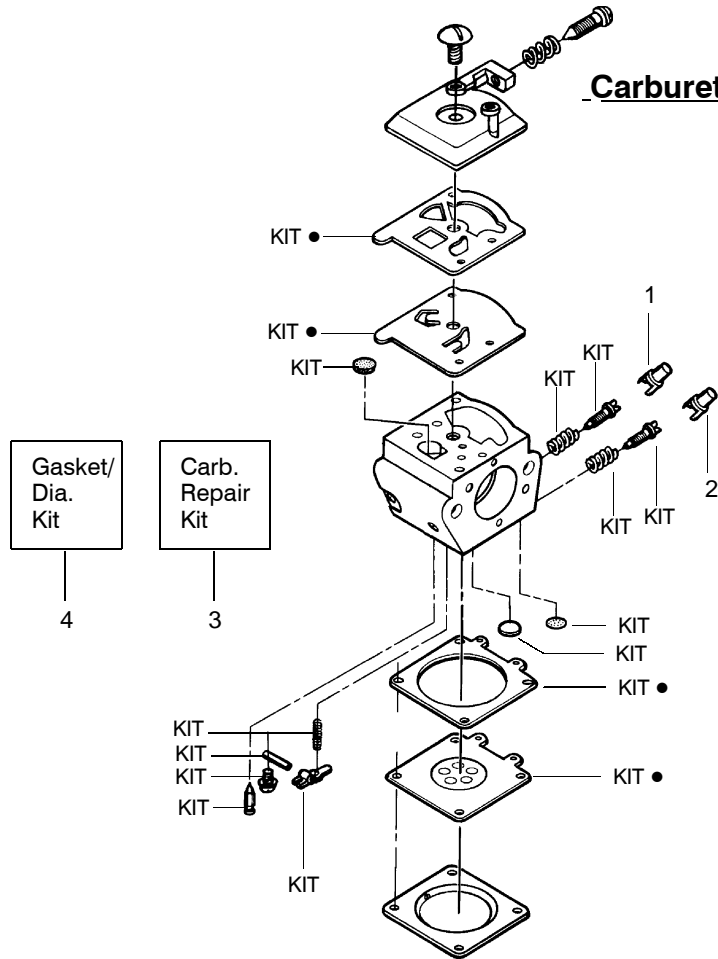

Ref.	Part No.	Description	Ref.	Part No.	Description	Ref.	Part No.	Description
1.	530016153	Screw	19.	530036103	Screen-Spark	36.	530047604	Housing-Air Filter
2.	530055462	Shield-Cylinder	20.	530037813	Diffuser-Muffler	37.	530016101	Nut
3.	530047213	Assy-Air Purge	21.	530069608	Gasket-Muffler (kit)	38.	530037793	Air Filter - Foam
4.	530015780	Screw	22.	530047207	Assy-Muffler (Incl. 17-21)	39.	530031135	Wrench-Bar
5.	530095646	Assy-Fuel Pick-up	23.	530047062	Assy-Crankshaft	40.	530069608	Kit-Engine Gasket (incl. 36,32,23)
6.	530069247	Kit-Line Purge/Carb. (Small Dia)	24.	530037935	Cap-Crankcase			
7.	530069216	Kit-Line Purge/Tank (large line)	25.	530056363	Assy-Seal & Bearing			
8.	530035526	Grommet-Carb Adjust.	26.	530029805	Ring-Piston			
9.	530054144	Seal-Carb Adapter	27.	530015697	Retainer - Piston Pin			
10.	952030150	Spark Plug (RCJ-7Y)	28.	530069604	Kit-Piston - (incl. 26-27)			
11.	530016136	Clip-High Tension Lead	29.	530069606	Kit-Cylinder			
12.	530049117	Assy-Wire Harness (Includes switch)	30.	530069608	Gasket-Carb. Adapter (kit)			
13.	530015814	Screw	31.	530016187	Screw			
14.	530039167	Module-Ignition	32.	530049700	Carb. Adapter	↗	530163640	Manual- (Scan)
15.	530047442	Strap-Ground	33.	530016386	Screw	↗	530163641	Manual - (Euro I)
16.	530037652	Insulator-Heat	34.	530069608	Carb. Gasket (kit)	↗	530163642	Manual - (Euro II)
17.	530049870	Back Plate-Muffler	35.	---	Kit-Carburetor		530054781	Decal-Warning
18.	530016132	Screw		530069722	(WT-391)			
				↗ 530071621	(WT-625)			
								Not Shown

↗ = NEW PART NUMBER FOR THIS IPL

★ = REFER TO THE SERVICE REFERENCE INDICATED FOR MORE INFORMATION. (LOCATED AT END OF IPL)

Carburetor Assembly – WT-391 – #530069722

Ref.	Part No.	Description
1.	530038479	Limiter Cap-High
2.	530038478	Limiter Cap-Low
3.	530069826	Carburetor Repair Kit (KIT= Indicates Contents) & Includes Limiter Caps
4.	530069844	Gasket/Diaphragm Kit (● = Indicates Contents)