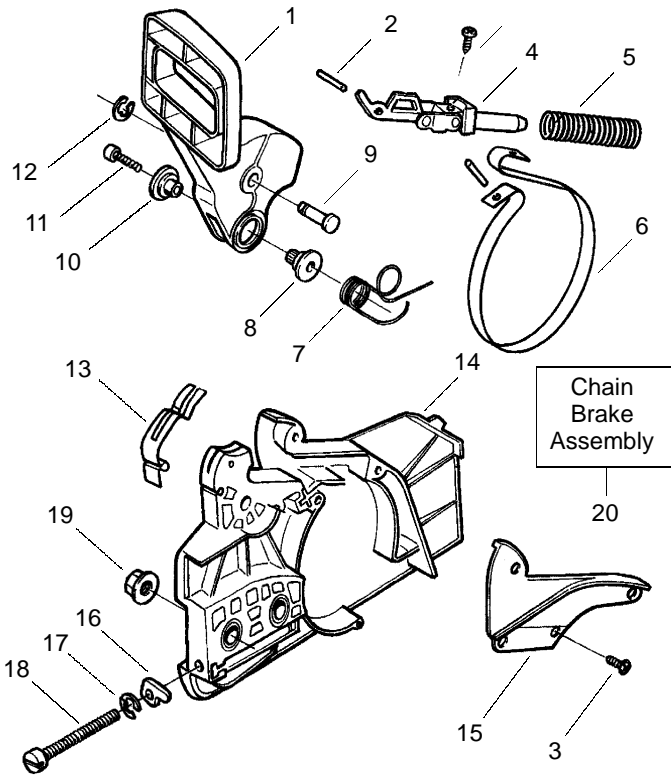

↗ = NEW PART NUMBER FOR THIS IPL

★ = REFER TO THE SERVICE REFERENCE INDICATED FOR MORE INFORMATION. (LOCATED AT END OF IPL)

Carburetor Assembly – WT-391 – #530069722

Ref.	Part No.	Description
1.	530038479	Limiter Cap-High
2.	530038478	Limiter Cap-Low
3.	530069826	Carburetor Repair Kit (KIT= Indicates Contents) & Includes Limiter Caps
4.	530069844	Gasket/Diaphragm Kit (● = Indicates Contents)

Ref.	Part No.	Description
1.	530071347	Actuating Lever
2.	530015913	Spring Pin
3.	530015911	Screw
4.	530054741	Front & Rear Link Ass'y.
5.	530016237	Spring Compression
6.	530052232	Brake Band
7.	530015910	Handguard Spring
8.	530049075	Journal-Right
9.	530029879	Pivot Pin
10.	530029881	Journal-Left
11.	530015914	Screw
12.	530038593	Retainer
13.	530029878	Position Spring
14.	530054747	Clutch Cover
15.	530038679	Chain Brake Cover
16.	530015826	Bar Adjusting Pin
17.	530038593	Retainer
18.	530016110	Screw-Bar Adjusting
19.	530015917	Nut
20.	530054736	Chain Brake Assembly