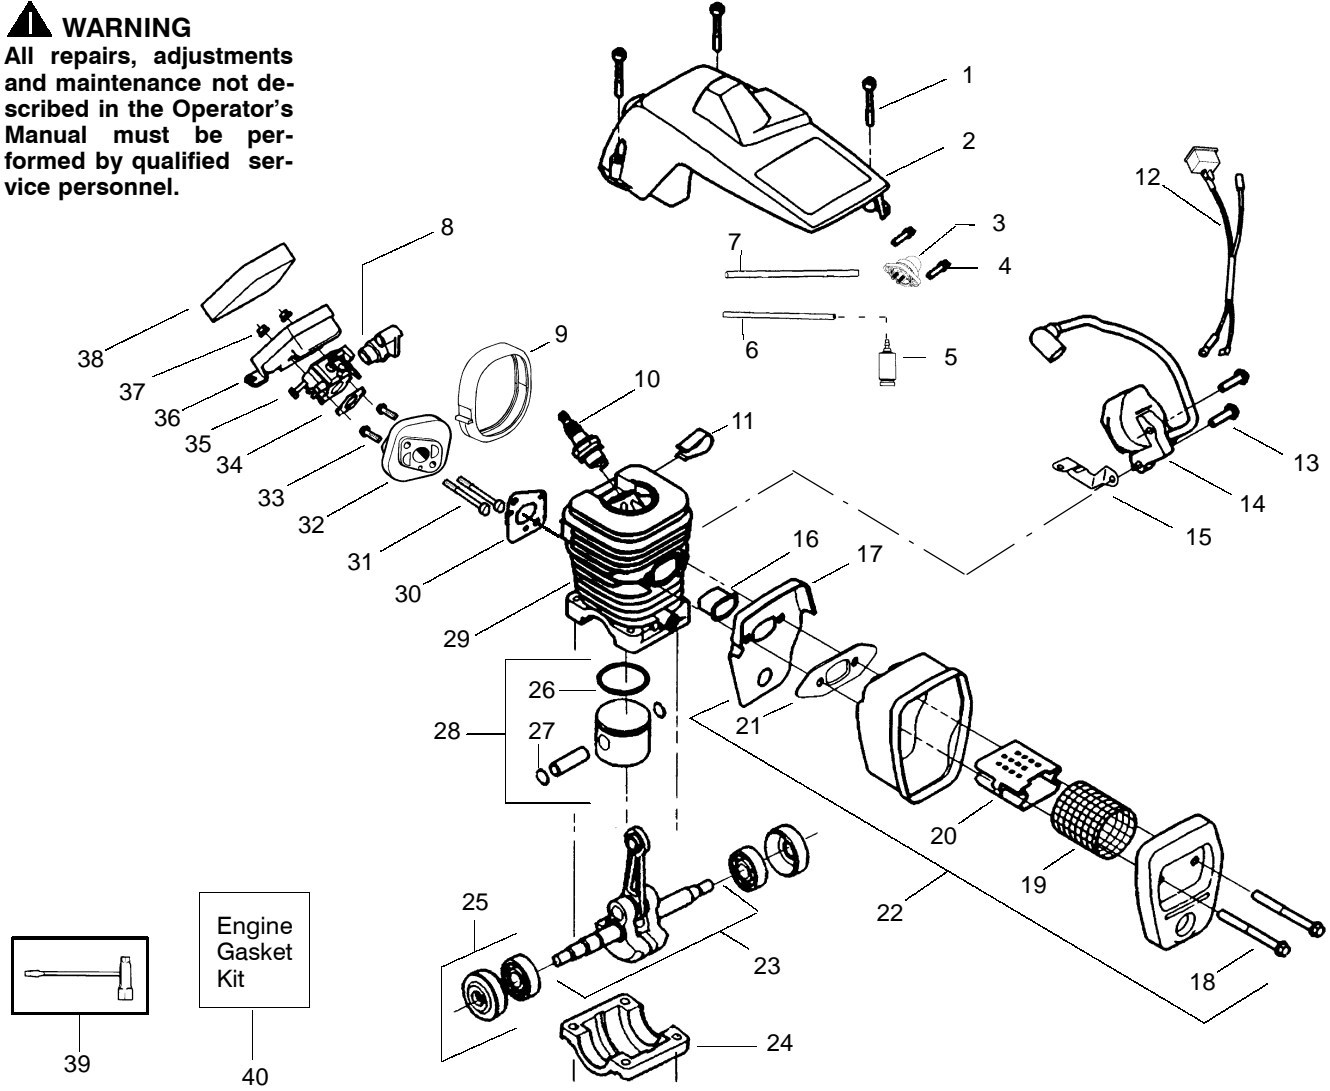

⚠ WARNING
All repairs, adjustments and maintenance not described in the Operator's Manual must be performed by qualified service personnel.

Ref.	Part No.	Description	Ref.	Part No.	Description	Ref.	Part No.	Description
1.	530016153	Screw	19.	530036103	Screen-Spark	36.	530047604	Housing-Air Filter
2.	530055462	Shield-Cylinder	20.	530037813	Diffuser-Muffler	37.	530016101	Nut
3.	530047213	Assy-Air Purge	21.	530069608	Gasket-Muffler (kit)	38.	530037793	Air Filter - Foam
4.	530015780	Screw	22.	530047207	Assy-Muffler (Incl. 17-21)	39.	530031135	Wrench-Bar
5.	530095646	Assy-Fuel Pick-up	23.	530047062	Assy-Crankshaft	40.	530069608	Kit-Engine Gasket (incl. 36,32,23)
6.	530069247	Kit-Line Purge/Carb. (Small Dia)	24.	530037935	Cap-Crankcase			
7.	530069216	Kit-Line Purge/Tank (large line)	25.	530056363	Assy-Seal & Bearing			
8.	530035526	Grommet-Carb Adjust.	26.	530029805	Ring-Piston			
9.	530054144	Seal-Carb Adapter	27.	530015697	Retainer - Piston Pin			
10.	952030150	Spark Plug (RCJ-7Y)	28.	530069604	Kit-Piston - (incl. 26-27)			
11.	530016136	Clip-High Tension Lead	29.	530069606	Kit-Cylinder			
12.	530049117	Assy-Wire Harness (Includes switch)	30.	530069608	Gasket-Carb. Adapter (kit)			
13.	530015814	Screw	31.	530016187	Screw			
14.	530039167	Module-Ignition	32.	530049700	Carb. Adapter	↗	530163640	Manual- (Scan)
15.	530047442	Strap-Ground	33.	530016386	Screw	↗	530163641	Manual - (Euro I)
16.	530037652	Insulator-Heat	34.	530069608	Carb. Gasket (kit)	↗	530163642	Manual - (Euro II)
17.	530049870	Back Plate-Muffler	35.	---	Kit-Carburetor		530054781	Decal-Warning
18.	530016132	Screw		530069722	(WT-391)			
				↗ 530071621	(WT-625)			
								Not Shown

↗ = NEW PART NUMBER FOR THIS IPL

★ = REFER TO THE SERVICE REFERENCE INDICATED FOR MORE INFORMATION. (LOCATED AT END OF IPL)