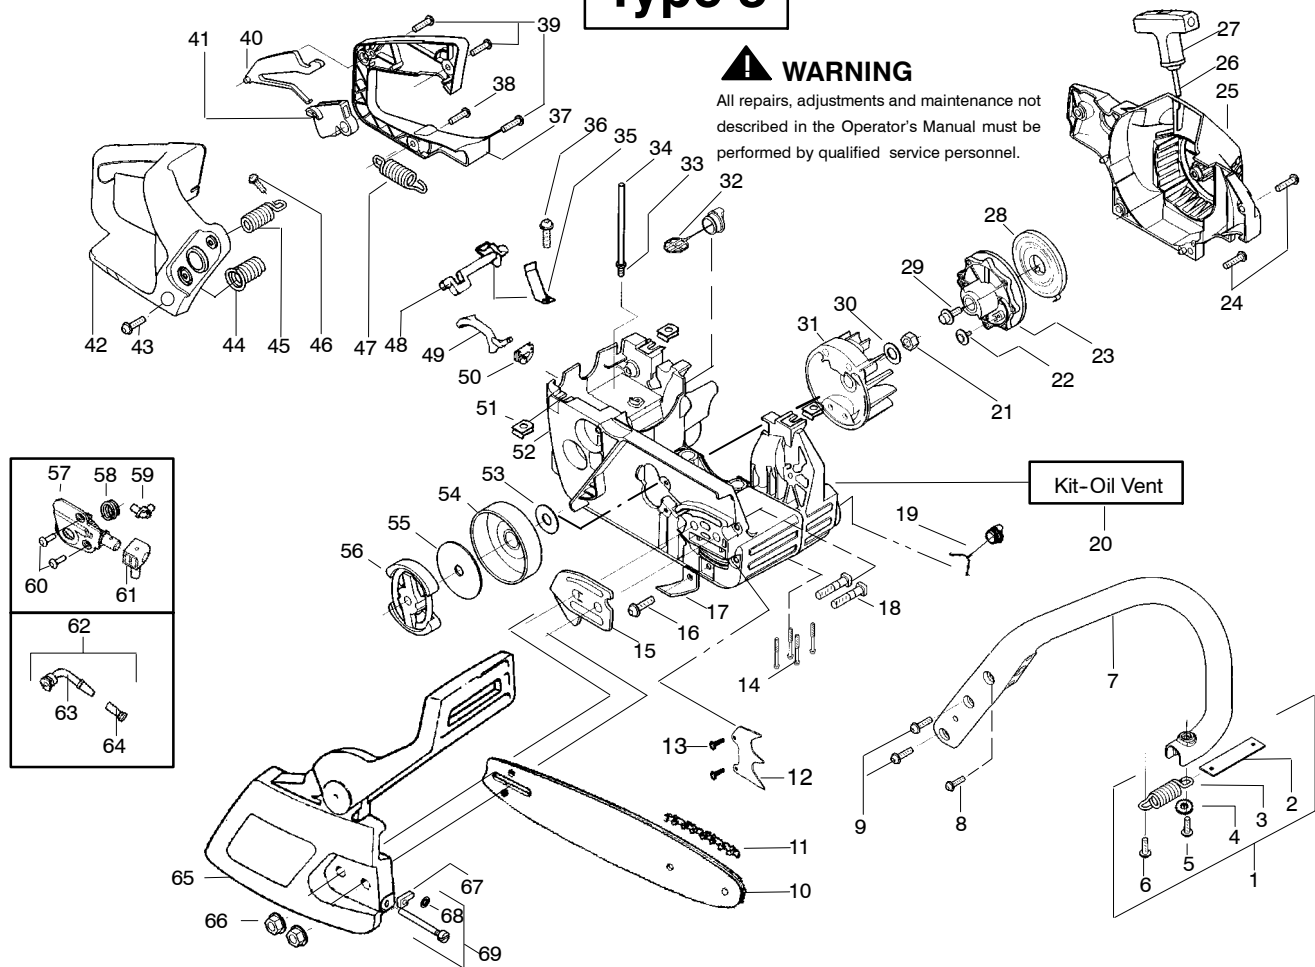

Type 5

Ref.	Part No.	Description	Ref.	Part No.	Description	Ref.	Part No.	Description
1.	530059667	Assy.-Isolator	29.	530015920	Screw	54.	530047061	Assy.-Clutch Drum w/bearing
2.	530047608	Limiter Strap	30.	530015127	Washer-Flywheel	55.	530015611	Washer-Clutch
3.	530059668	Spring-Isolator	31.	530039187	Assy-Flywheel	56.	530014949	Assy. Clutch
4.	530015158	Washer	32.	530047192	Assy-Fuel Cap	57.	530071259	Kit - Oil Pump (incl. 58,59,61)
5.	530016018	Screw	33.	530023877	Fitting-fuel line	58.	530037820	Gear-Worm Spring
6.	530015843	Screw	34.	530069216	Kit-Fuel line (large)	59.	530049477	Elbow-Oil Pickup
7.	530047583	Front Handle	35.	530016149	Spring-Switch	60.	530016064	Screw
8.	530015940	Screw	36.	530015775	Screw	61.	530019206	Seal Block
9.	530015814	Screw	37.	530047581	Cover-Rear Handle	62.	530047663	Assy-Oil Pick-up (Incl. 63,64)
10.	530044896	Bar - 14"	38.	530015886	Screw	63.	530038373	Pick-up Oiler
11.	530044915	Bar - 16"	39.	530015906	Screw	64.	530056533	Filter-Oil
	538029933	Chain - 14"	40.	530036098	Throttle Lockout	65.	530054739	Assy.-Chain Brake
	538248288	Chain - 16"	41.	530036097	Trigger-Throttle	66.	530015917	Nut-Bar Mounting
12.	530014381	Kit-Spike (Incl. 13)	42.	530047582	Handle - Rear	67.	530015826	Pin-Bar Adjust
13.	530016439	Screw	43.	★★★★★	Screw	68.	530038593	Retainer
14.	530016132	Screw	44.	★★★★★	Assy Isolator-lower	69.	530069611	Kit-Bar Adjusting (incl. # 67,68)
15.	530038238	Plate-Bar Mount.	45.	530071958	Kit-Isolator (Upper)			
16.	530015814	Screw	46.	530015875	Screw			
17.	530029850	Chain Catcher	47.	530059668	Spring-Isolator			
18.	530016133	Bolt-Bar	48.	530057473	Lever-Switch			
19.	530010846	Assy-Oil Cap	49.	530057474	Lever-Choke			
20.	530071666	Kit-Oil Vent	50.	530049005	Grommet-Knob			
21.	530016134	Nut-Flywheel	51.	530015922	Nut-"U"-Type			
22.	530016080	Screw	52.	530058733	Kit-Chassis Assy. fuel lines and caps)			
23.	530037817	Starter Pulley	53.	530015907	Washer-Thrust			
24.	530015892	Screw						
25.	530049335	Housing-Fan						
26.	530069232	Kit - Rope						
27.	530056402	Handle-Starter						
28.	530027531	Spring-Recoil						

✓ = NEW PART NUMBER FOR THIS IPL

★ = REFER TO THE SERVICE REFERENCE INDICATED FOR MORE INFORMATION. (LOCATED AT END OF IPL)