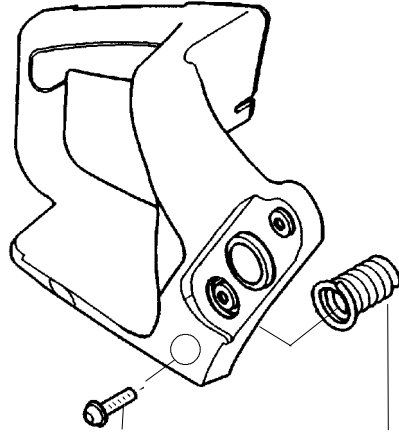

PARTS LIST NO. 530087882		McCULLOCH. PARTS LIST	CHAIN SAW MODEL(S) MAC CAT 335, 435, 440	
DATE 1/19/05	Replaces 87882 -12/10/04		Note: Illustration may differ from actual model due to design changes	PAGE NO. 13

***** **Service Reference** *****

Note: Due to product improvements, your unit may have been built with or without the spring and screw shown below. If your unit does not have this spring and screw, no action is required. If your unit does have the spring and screw, please order the part numbers listed below.

530015814
Screw

530053274
Assy-Isolator Spring