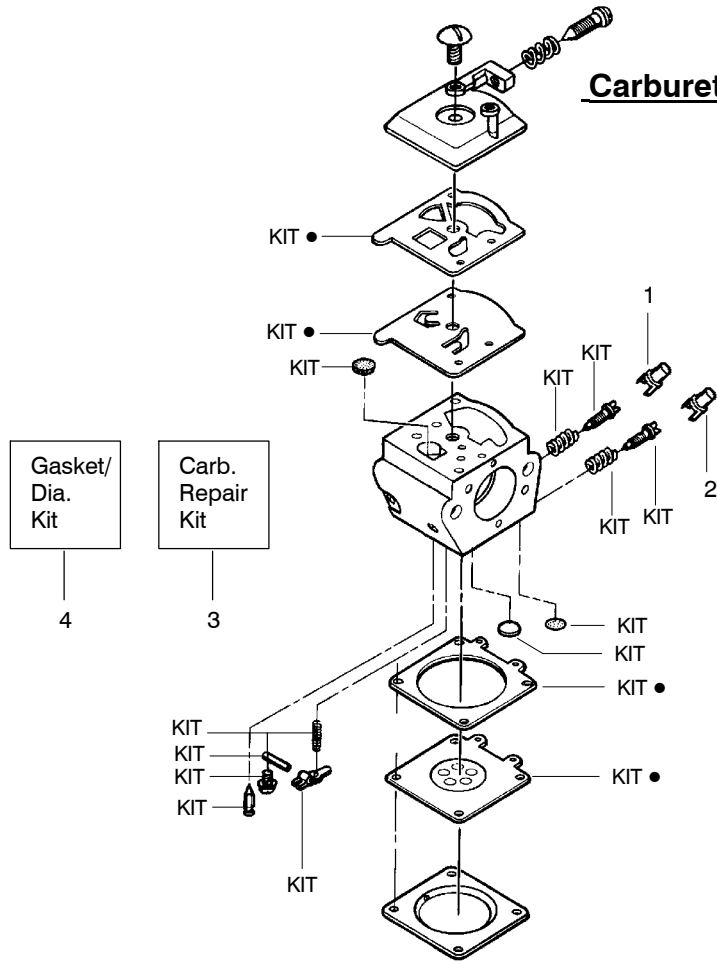

Carburetor Assembly – WT-391 – #530069722

Ref.	Part No.	Description
1.	530038479	Limiter Cap – High
2.	530038478	Limiter Cap – Low
3.	530069826	Carburetor Repair Kit (KIT= Indicates Contents) & Includes Limiter Caps
4.	530069844	Gasket/Diaphragm Kit (● = Indicates Contents)

Kit - Carburetor Assembly No. 530071621 - WT-625
Kit - Carburetor Assembly No. 530071820 - W-20
Kit - Carburetor Assembly No. 530071821 - WT-662

Note: No Repair kits are available for these carburetors