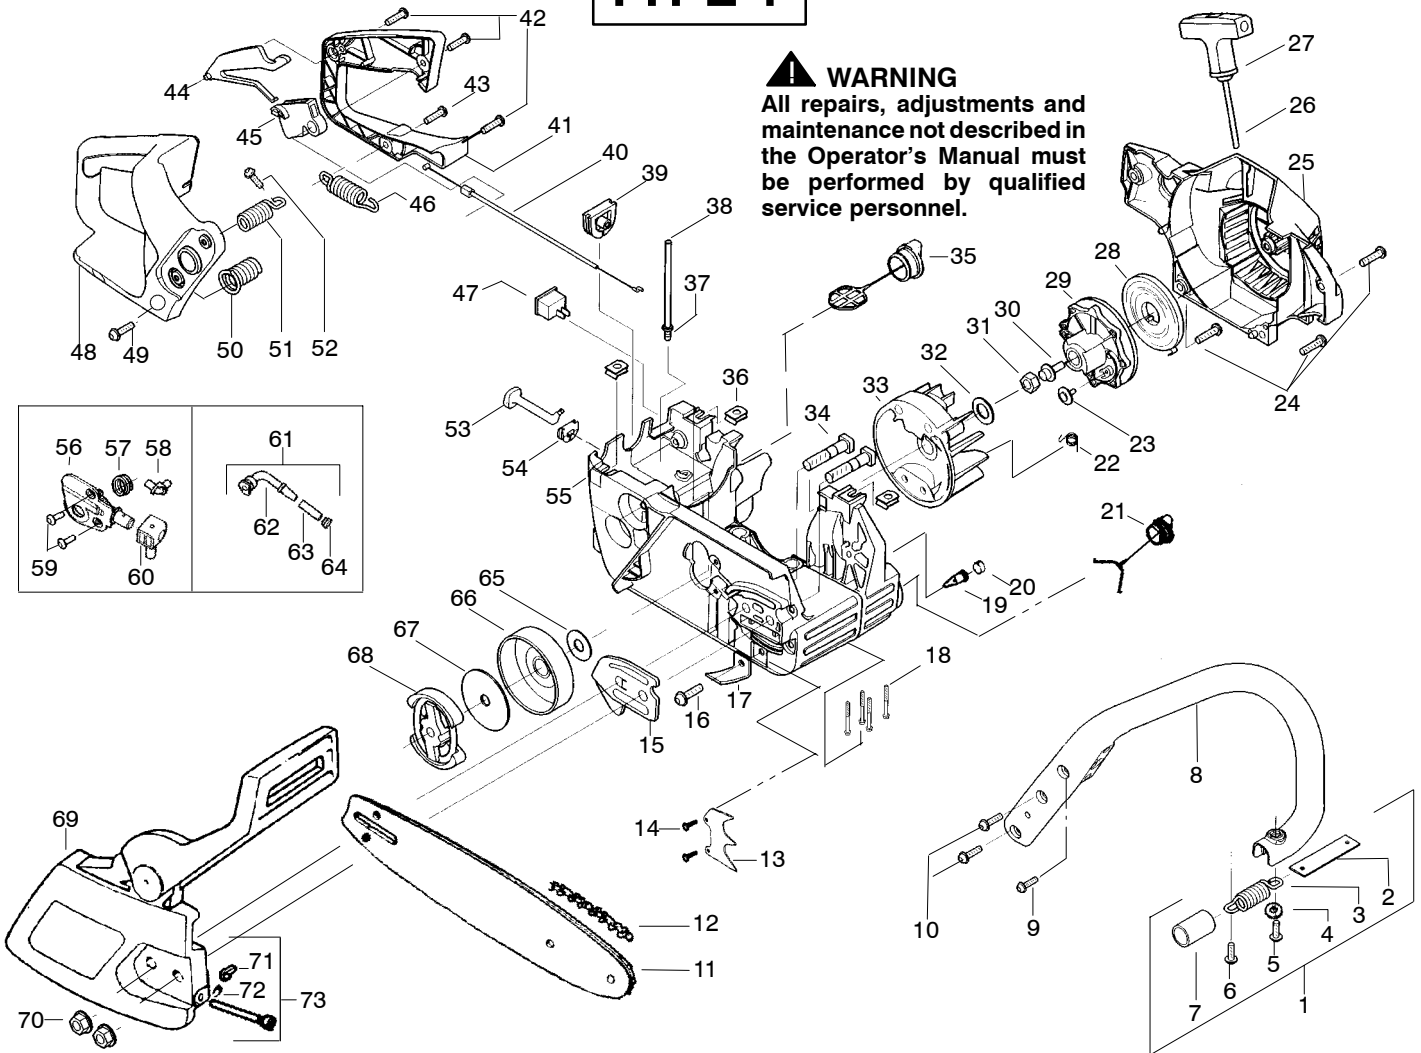

TYPE 1

⚠ WARNING
All repairs, adjustments and maintenance not described in the Operator's Manual must be performed by qualified service personnel.

Ref.	Part No.	Description	Ref.	Part No.	Description	Ref.	Part No.	Description
1.	530047963	Assy. - Isolator	27.	530056402	Handle - Starter	53.	530047605	Knob - Choke
2.	530047608	Strap - Limiter	28.	530027531	Spring - Recoil	54.	530049005	Grommet - Knob
3.	530042082	Spring - Isolator	29.	530037817	Pulley - Starter	55.	530056597	Assy - Chassis (incl. 19 - 21, 34 - 36)
4.	530015123	Washer	30.	530015920	Screw	56.	530071259	Kit - Oil Pump (Incls. 57, 58, 60)
5.	530016018	Screw	31.	530016134	Nut - Flywheel	57.	530037820	Gear - Worm Spring
6.	530015843	Screw	32.	530015127	Washer - Flywheel	58.	530049477	Elbow - Oil Pickup
7.	530036142	Sleeve - AV Spring	33.	530039209	Assy - Flywheel	59.	530016064	Screw
8.	530047583	Handle - Front	34.	530016133	Bolt - Bar	60.	530019206	Seal Block
9.	530015940	Screw	35.	530047192	Assy - Fuel Cap	61.	530047663	Assy - Oil Pickup (Incl. 62 - 64)
10.	530015814	Screw	36.	530015922	Nut - "U" - Type	62.	530038373	Pick-up Oil
11.	530044816	Bar - 14"	37.	530023877	Fitting - fuel line	63.	530037821	Filter - Oil
12.	538029933	Chain 14"	38.	530069216	Kit - Fuel line (large)	64.	530030189	Plug - Oil Filter
13.	530014381	Kit - Assy Spike (incl. 14)	39.	530047631	Grommet - Cable	65.	530015907	Washer - Thrust
14.	530015805	Screw	40.	530047602	Cable - Throttle	66.	530047061	Assy. - Clutch Drum w/bearing
15.	530038238	Plate - Bar Mounting	41.	530047581	Cover - Rear Handle	67.	530015611	Washer - Clutch
16.	530015814	Screw	42.	530015906	Screw	68.	530014949	Assy. Clutch
17.	530029850	Chain Catcher	43.	530015886	Screw	69.	530054736	Assy - Chain Brake
18.	530016132	Screw	44.	530036098	Lockout - Throttle	70.	530015917	Nut - Bar Mounting
19.	530026119	Check Valve	45.	530036097	Trigger - Throttle	71.	530015826	Pin - Retainer
20.	530038264	Plug - Bronze Vent	46.	530042082	Spring	72.	530038593	Retainer
21.	530010846	Assy - Oil Cap	47.	530069572	Kit - Switch	73.	530069611	Kit - Bar Adjust
22.	530023817	Spring - Starter Dog	48.	530047582	Handle - Rear			
23.	530016080	Screw	49.	530015814	Screw			
24.	530015892	Screw	50.	530053274	Assy. Isolator - lower			
25.	530054175	Housing - Fan	51.	530071385	Kit - Isolator (Upper)			
26.	530069232	Kit - Rope	52.	530015875	Screw			