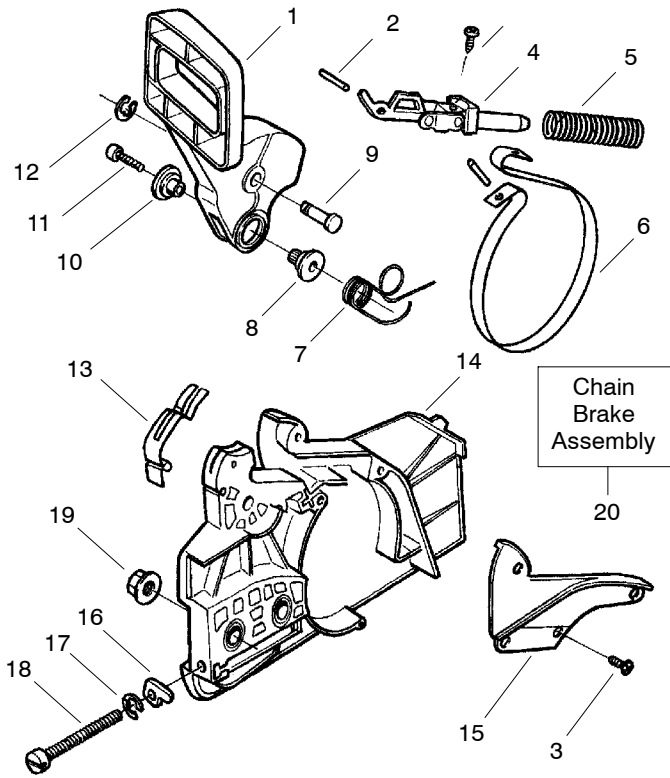

✓ = NEW PART NUMBER FOR THIS IPL * = REFER TO THE SERVICE REFERENCE INDICATED FOR MORE INFORMATION. (LOCATED AT END OF IPL)

Carburetor Assembly – WT-391 – #530069722

Ref.	Part No.	Description
1.	530038479	Limiter Cap – High
2.	530038478	Limiter Cap – Low
3.	530069826	Carburetor Repair Kit (KIT= Indicates Contents) & Includes Limiter Caps
4.	530069844	Gasket/Diaphragm Kit (● = Indicates Contents)

Ref.	Part No.	Description
1.	530071347	Actuating Lever
2.	530015913	Spring Pin
3.	530015911	Screw
4.	530054741	Front & Rear Link Ass'y.
5.	530016237	Spring Compression
6.	530052232	Brake Band
7.	530015910	Handguard Spring
8.	530056531	Journal-Right
9.	530029879	Pivot Pin
10.	530029881	Journal-Left
11.	530016384	Screw
12.	530038593	Retainer
13.	530029878	Position Spring
14.	530054747	Cover-Clutch (Type 1-3)
14.	530054744	Cover-Clutch (Type 4-5)
15.	530038679	Chain Brake Cover
16.	530015826	Bar Adjusting Pin
17.	530038593	Retainer
18.	530016110	Screw-Bar Adjusting
19.	530015917	Nut
20.	530054736	Assy-Chain Brake (Type 1-3)
20.	530054739	Assy-Chain Brake (Type 4-5)