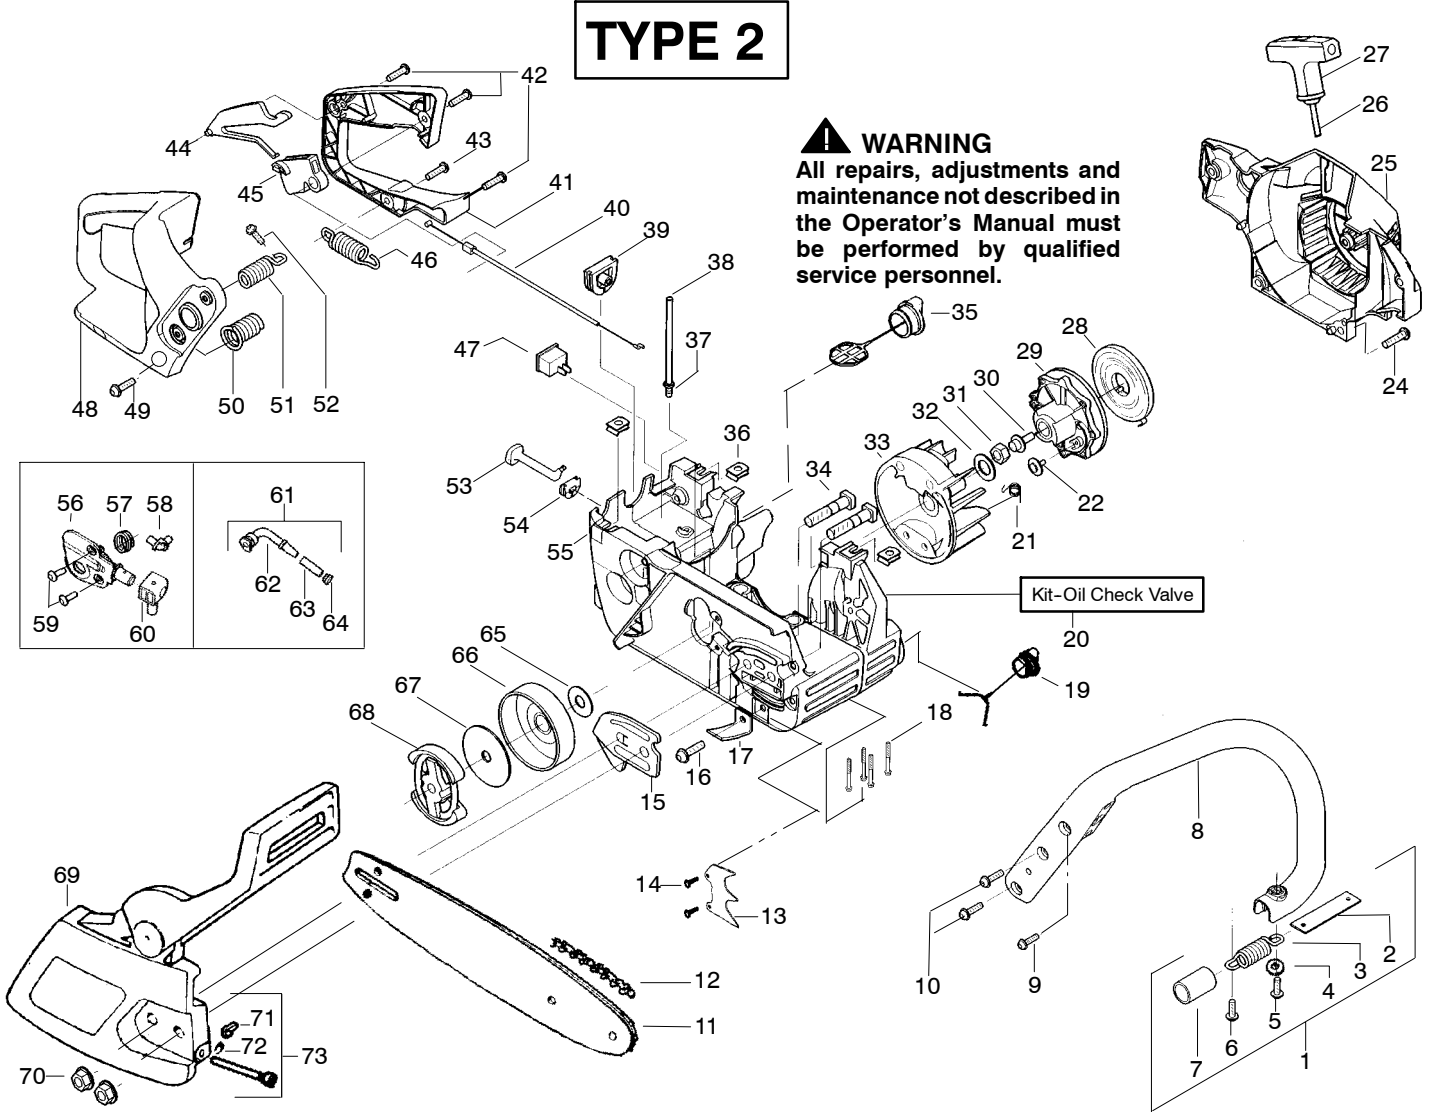

TYPE 2

Ref.	Part No.	Description	Ref.	Part No.	Description	Ref.	Part No.	Description
1.	530047963	Assy. - Isolator	27.	530056402	Handle - Starter	53.	530047605	Knob - Choke
2.	530047608	Strap - Limiter	28.	530027531	Spring - Recoil	54.	530049005	Grommet - Knob
3.	530042082	Spring - Isolator	29.	530037817	Pulley - Starter	55.	530056597	Assy - Chassis
4.	530015123	Washer	30.	530015920	Screw	56.	530071259	Kit - Oil Pump (Incls. 57, 58, 60)
5.	530016018	Screw	31.	530016134	Nut - Flywheel	57.	530037820	Gear - Worm Spring
6.	530015843	Screw	32.	530015127	Washer - Flywheel	58.	530049477	Elbow - Oil Pickup
7.	530036142	Sleeve - AV Spring	33.	530039209	Assy - Flywheel	59.	530016064	Screw
8.	530047583	Handle - Front	34.	530016133	Bolt - Bar	60.	530019206	Seal Block
9.	530015940	Screw	35.	530047192	Assy - Fuel Cap	61.	530047663	Assy - Oil Pickup (Incl. 62 - 64)
10.	530015814	Screw	36.	530015922	Nut - "U" - Type	62.	530038373	Pick-up Oiler
11.	530044896	Bar - 14"	37.	530023877	Fitting - fuel line	63.	530037821	Filter - Oil
12.	538029933	Chain 14"	38.	530069216	Kit - Fuel line (large)	64.	530030189	Plug - Oil Filter
13.	530014381	Kit - Assy Spike (incl. 14)	39.	530047631	Grommet - Cable	65.	530015907	Washer - Thrust
14.	530015805	Screw	40.	530047602	Cable - Throttle	66.	530047061	Assy. - Clutch Drum w/bearing
15.	530038238	Plate - Bar Mounting	41.	530047581	Cover - Rear Handle	67.	530015611	Washer - Clutch
16.	530015814	Screw	42.	530015906	Screw	68.	530014949	Assy. Clutch
17.	530029850	Chain Catcher	43.	530015886	Screw	69.	530054736	Assy - Chain Brake
18.	530016132	Screw	44.	530036098	Lockout - Throttle	70.	530015917	Nut - Bar Mounting
19.	530010846	Assy - Oil Cap	45.	530036097	Trigger - Throttle	71.	530015826	Pin - Retainer
20.	530071666	Kit - Oil Check Valve	46.	530042082	Spring	72.	530038593	Retainer
21.	530023817	Spring - Starter Dog	47.	530069572	Kit - Switch	73.	530069611	Kit - Bar Adjust (incl. 71 & 72)
22.	530016080	Screw	48.	530047582	Handle - Rear			
23.	---	---	49.	530015814	Screw			
24.	530015892	Screw	50.	530053274	Assy. Isolator - lower			
25.	530054175	Housing - Fan	51.	530071385	Kit - Isolator (Upper)			
26.	530069232	Kit - Rope	52.	530015875	Screw			

✓ = NEW PART NUMBER FOR THIS IPL

* = REFER TO THE SERVICE REFERENCE INDICATED FOR MORE INFORMATION. (LOCATED AT END OF IPL)