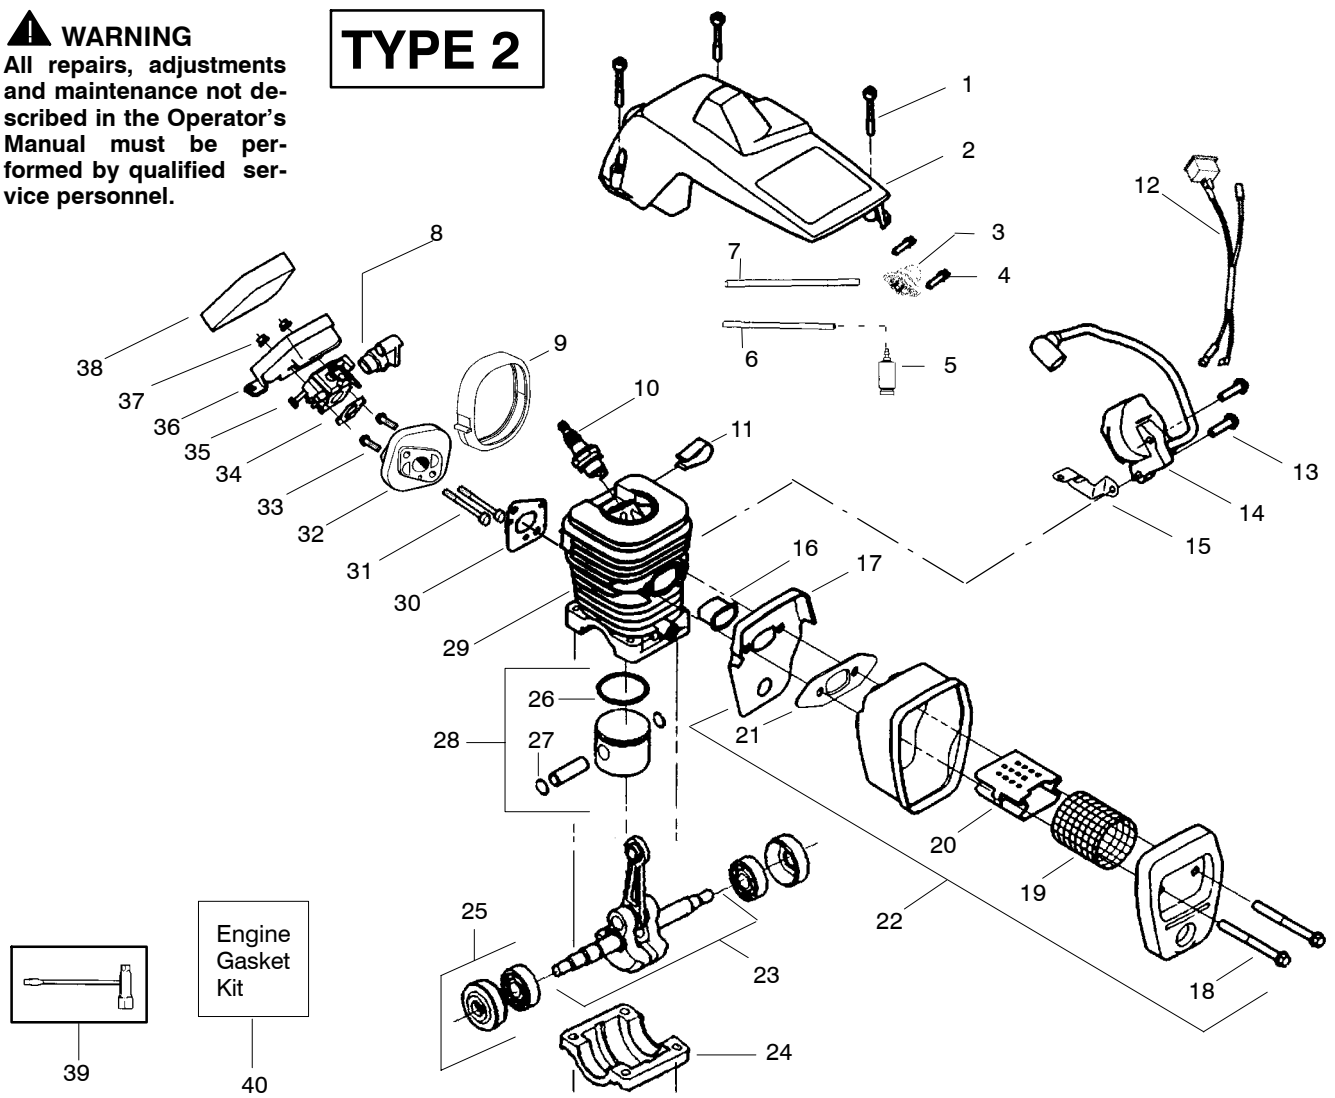

⚠ WARNING
All repairs, adjustments and maintenance not described in the Operator's Manual must be performed by qualified service personnel.

TYPE 2

Ref.	Part No.	Description	Ref.	Part No.	Description	Ref.	Part No.	Description
1.	530016153	Screw	19.	530036103	Screen-Spark	36.	530047604	Housing-Air Filter
2.	530056966	Shield-Cylinder	20.	530037813	Diffuser-Muffler	37.	530016101	Nut
3.	530047213	Assy-Air Purge	21.	530069608	Gasket-Muffler (kit)	38.	530037793	Air Filter - Foam
4.	530015780	Screw	22.	530047207	Assy-Muffler (Incl. 17-21)	39.	530031135	Wrench-Bar
5.	530095646	Assy-Fuel Pick-up	23.	530047062	Assy-Crankshaft	40.	530069608	Kit-Engine Gasket (incl. 34,30,21)
6.	530069247	Kit-Line Purge/Carb. (Small Dia)	24.	530037935	Cap-Crankcase			
7.	530069216	Kit-Line Purge/Tank (large line)	25.	530056363	Assy-Seal & Bearing			
8.	530049244	Grommet-Carb Adjust.	26.	530038729	Ring-Piston			
9.	530054144	Seal-Carb Adapter	27.	530015697	Retainer - Piston Pin			
10.	952030150	Spark Plug (RCJ-7Y)	28.	530071408	Kit-Piston - (incl. 26-27)			
11.	530016136	Clip-High Tension Lead	29.	530012411	Cylinder			
12.	530049117	Assy-Wire Harness (includes switch)	30.	530069608	Gasket-Carb. Adapter (kit)			
13.	530015814	Screw	31.	530016187	Screw			Not Shown
14.	530039167	Module-Ignition	32.	530049700	Carb. Adapter	530163664		Manual- (Scan)
15.	530047442	Strap-Ground	33.	530016386	Screw	530163665		Manual - (Euro I)
16.	530037652	Insulator-Heat	34.	530069608	Carb. Gasket (kit)	530163666		Manual - (Euro II)
17.	530049870	Back Plate-Muffler	35.	---	Kit-Carburetor (WT-391)	530054781		Decal-Warning
18.	530016132	Screw		530069722		530038478		Cap-limiter low(tan)
						530038479		Cap-limiter high(brn)

↙ = NEW PART NUMBER FOR THIS IPL

★ = REFER TO THE SERVICE REFERENCE INDICATED FOR MORE INFORMATION. (LOCATED AT END OF IPL)