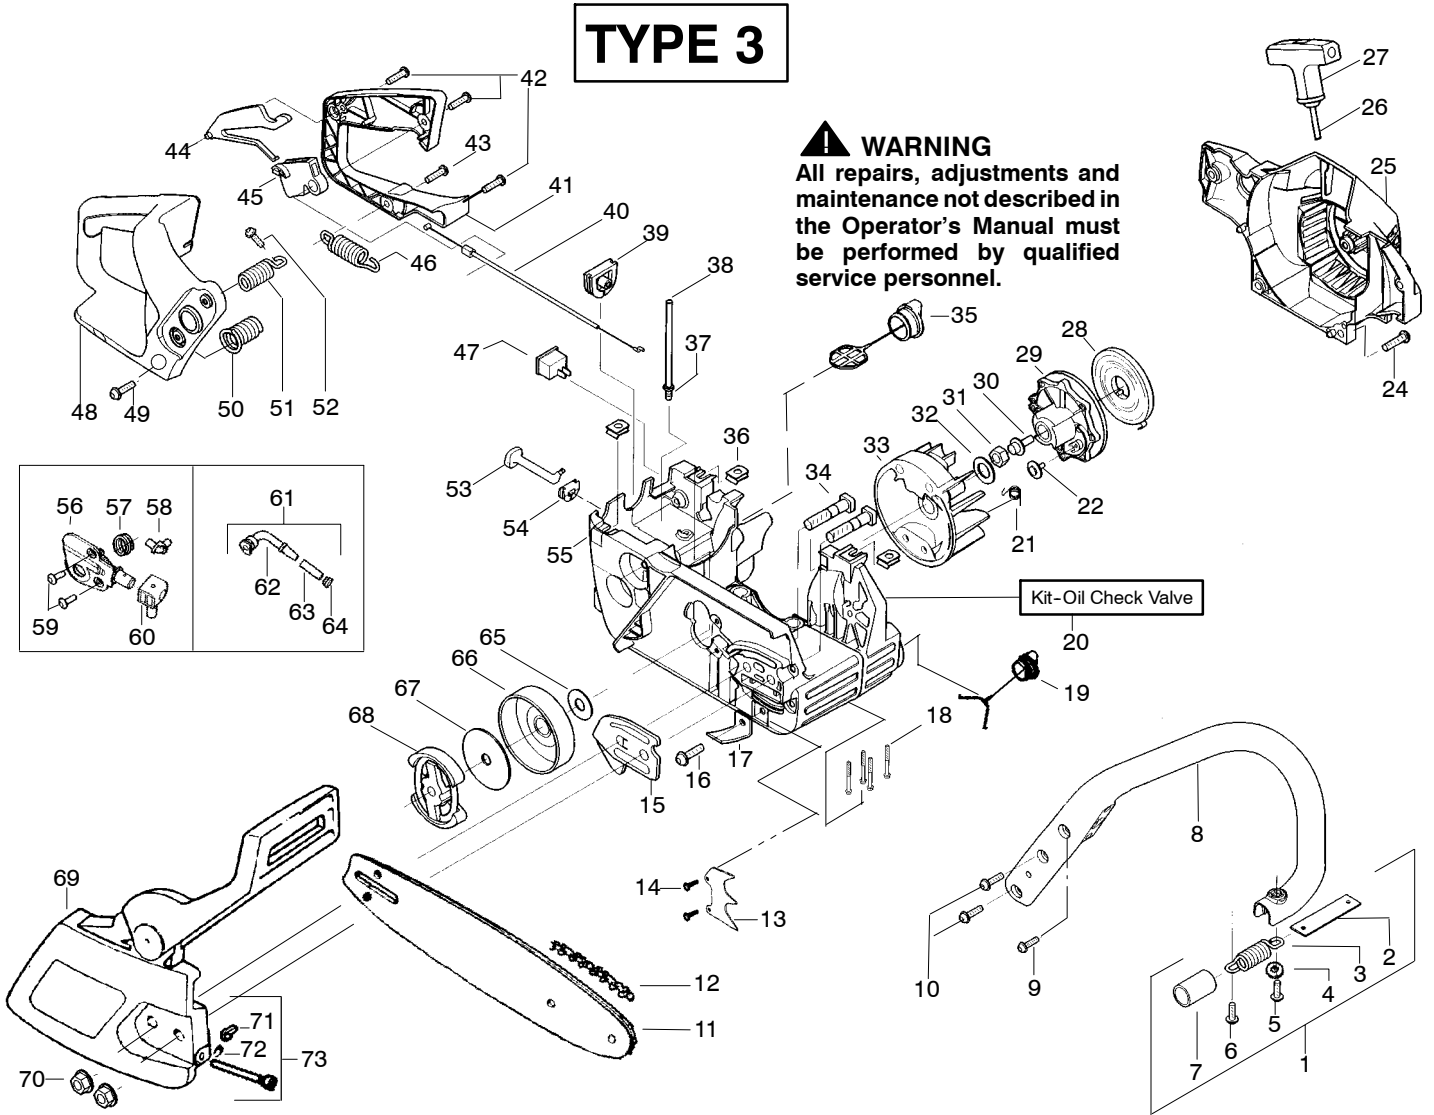

TYPE 3

⚠ WARNING
All repairs, adjustments and maintenance not described in the Operator's Manual must be performed by qualified service personnel.

Ref.	Part No.	Description	Ref.	Part No.	Description	Ref.	Part No.	Description
1.	530047963	Assy. - Isolator	27.	530056402	Handle - Starter	53.	530047605	Knob - Choke
2.	530047608	Strap - Limiter	28.	530027531	Spring - Recoil	54.	530049005	Grommet - Knob
3.	530042082	Spring - Isolator	29.	530037817	Pulley - Starter	55.	530056597	Assy - Chassis
4.	530015123	Washer	30.	530015920	Screw	56.	530071259	Kit - Oil Pump (Incls. 57, 58, 60)
5.	530016018	Screw	31.	530016134	Nut - Flywheel	57.	530037820	Gear - Worm Spring
6.	530015843	Screw	32.	530015127	Washer - Flywheel	58.	530049477	Elbow - Oil Pickup
7.	530036142	Sleeve - AV Spring	33.	530039209	Assy - Flywheel	59.	530016064	Screw
8.	530047583	Handle - Front	34.	530016133	Bolt - Bar	60.	530019206	Seal Block
9.	530015940	Screw	35.	530047192	Assy - Fuel Cap	61.	530047663	Assy - Oil Pickup (Incl. 62 - 64)
10.	530015814	Screw	36.	530015922	Nut - "U" - Type	62.	530038373	Pick-up Oiler
11.	530044896	Bar - 14"	37.	530023877	Fitting - fuel line	63.	530037821	Filter - Oil
12.	538029933	Chain 14"	38.	530069216	Kit - Fuel line (large)	64.	530030189	Plug - Oil Filter
13.	530014381	Kit - Assy Spike (incl. 14)	39.	530047631	Grommet - Cable	65.	530015907	Washer - Thrust
14.	530015805	Screw	40.	530047602	Cable - Throttle	66.	530047061	Assy. - Clutch Drum w/bearing
15.	530038238	Plate - Bar Mounting	41.	530047581	Cover - Rear Handle	67.	530015611	Washer - Clutch
16.	530015814	Screw	42.	530015906	Screw	68.	530014949	Assy. Clutch
17.	530029850	Chain Catcher	43.	530015886	Screw	69.	530054736	Assy - Chain Brake
18.	530016132	Screw	44.	530036098	Lockout - Throttle	70.	530015917	Nut - Bar Mounting
19.	530010846	Assy - Oil Cap	45.	530036097	Trigger - Throttle	71.	530015826	Pin - Retainer
20.	530071666	Kit - Oil Check Valve	46.	530042082	Spring	72.	530038593	Retainer
21.	530023817	Spring - Starter Dog	47.	530069572	Kit - Switch	73.	530069611	Kit - Bar Adjust (incl. 71 & 72)
22.	530016080	Screw	48.	530047582	Handle - Rear			
23.	---	---	49.	530015814	Screw			
24.	530015892	Screw	50.	530053274	Assy. Isolator - lower			
25.	530054175	Housing - Fan	51.	530071385	Kit - Isolator (Upper)			
26.	530069232	Kit - Rope	52.	530015875	Screw			

✓ = NEW PART NUMBER FOR THIS IPL

* = REFER TO THE SERVICE REFERENCE INDICATED FOR MORE INFORMATION. (LOCATED AT END OF IPL)