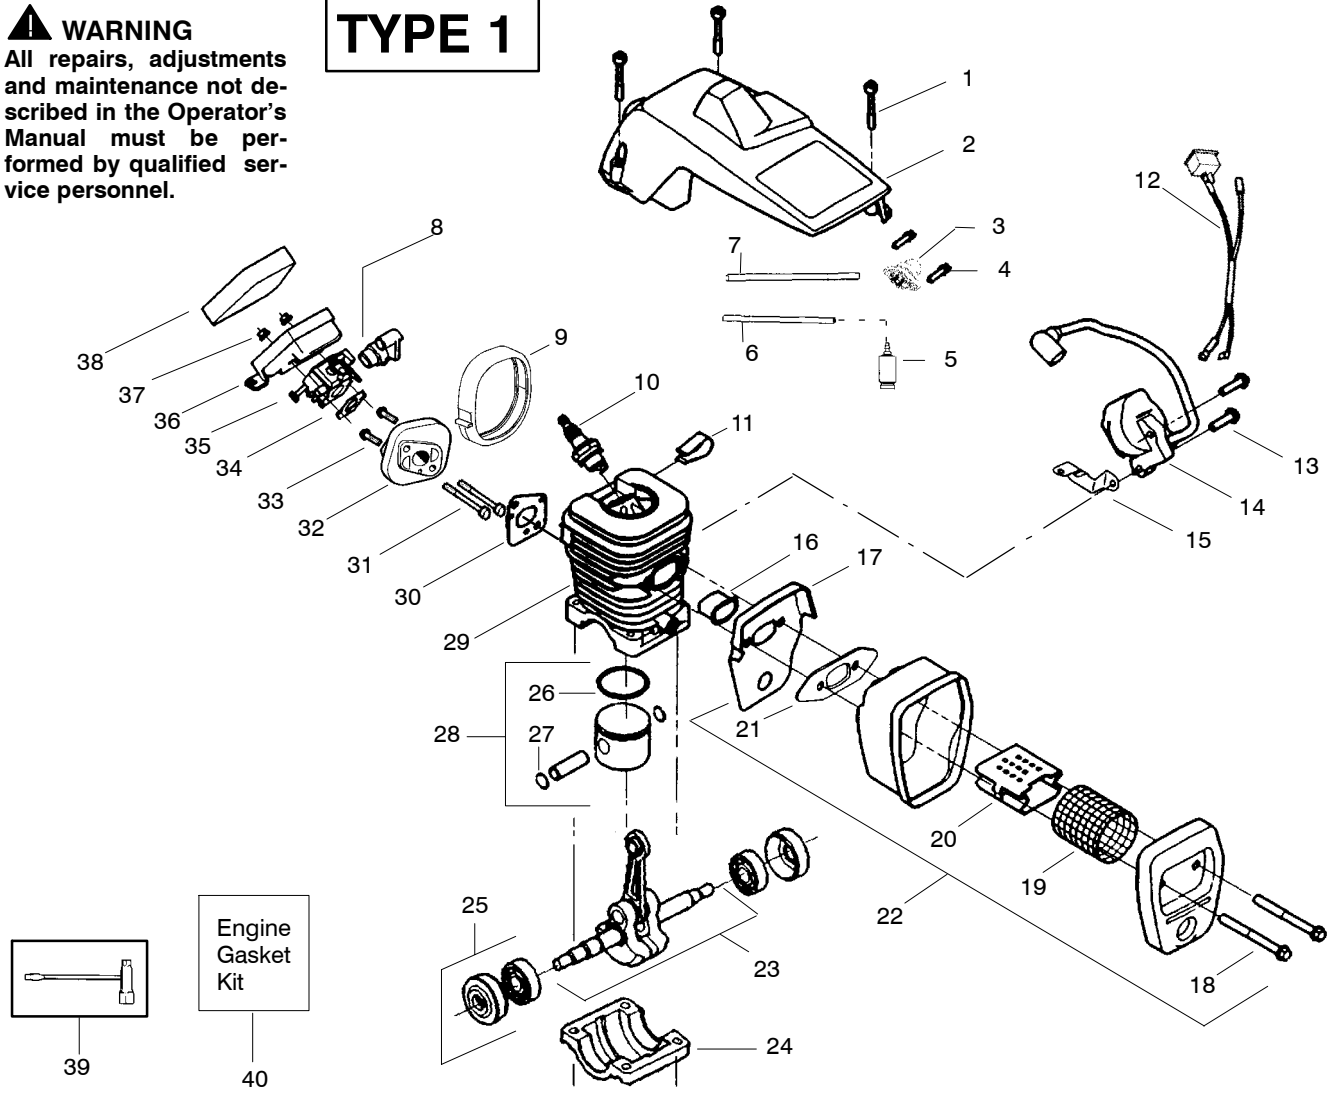

WARNING
All repairs, adjustments and maintenance not described in the Operator's Manual must be performed by qualified service personnel.

TYPE 1

Ref.	Part No.	Description	Ref.	Part No.	Description	Ref.	Part No.	Description
1.	530016153	Screw	19.	530036103	Screen-Spark	36.	530047604	Housing-Air Filter
2.	530055460	Shield-Cylinder	20.	530037813	Diffuser-Muffler	37.	530016101	Nut
3.	530047213	Assy-Air Purge	21.	530069608	Gasket-Muffler (kit)	38.	530037793	Air Filter - Foam
4.	530015780	Screw	22.	530047207	Assy-Muffler (Incl. 17-21)	39.	530031135	Wrench-Bar
5.	530095646	Assy-Fuel Pick-up	23.	530047062	Assy-Crankshaft	40.	530069608	Kit-Engine Gasket (incl. 34,30,21)
6.	530069247	Kit-Line Purge/Carb. (Small Dia)	24.	530037935	Cap-Crankcase			
7.	530069216	Kit-Line Purge/Tank (large line)	25.	530056363	Assy-Seal & Bearing			
8.	530049244	Grommet-Carb Adjust.	26.	530029805	Ring-Piston			
9.	530054144	Seal-Carb Adapter	27.	530015697	Retainer - Piston Pin			
10.	952030150	Spark Plug (RCJ-7Y)	28.	530069604	Kit-Piston - (incl. 26-27)			
11.	530016136	Clip-High Tension Lead	29.	530069606	Kit-Cylinder			
12.	530049117	Assy-Wire Harness (includes switch)	30.	530069608	Gasket-Carb. Adapter (kit)			
13.	530015814	Screw	31.	530016187	Screw			
14.	530039167	Module-Ignition	32.	530049700	Carb. Adapter			
15.	530047442	Strap-Ground	33.	530016386	Screw			
16.	530037652	Insulator-Heat	34.	530069608	Carb. Gasket (kit)			
17.	530049870	Back Plate-Muffler	35.	---	Kit-Carburetor (WT-391)			
18.	530016132	Screw		530069722				
								Not Shown
							530088226	Manual- (Scan)
							530088160	Manual - (Euro I)
							530088161	Manual - (Euro II)
							530054781	Decal-Warning
							530038478	Cap-limiter low(tan)
							530038479	Cap-limiter high(brn)

↖ = NEW PART NUMBER FOR THIS IPL

★ = REFER TO THE SERVICE REFERENCE INDICATED FOR MORE INFORMATION. (LOCATED AT END OF IPL)