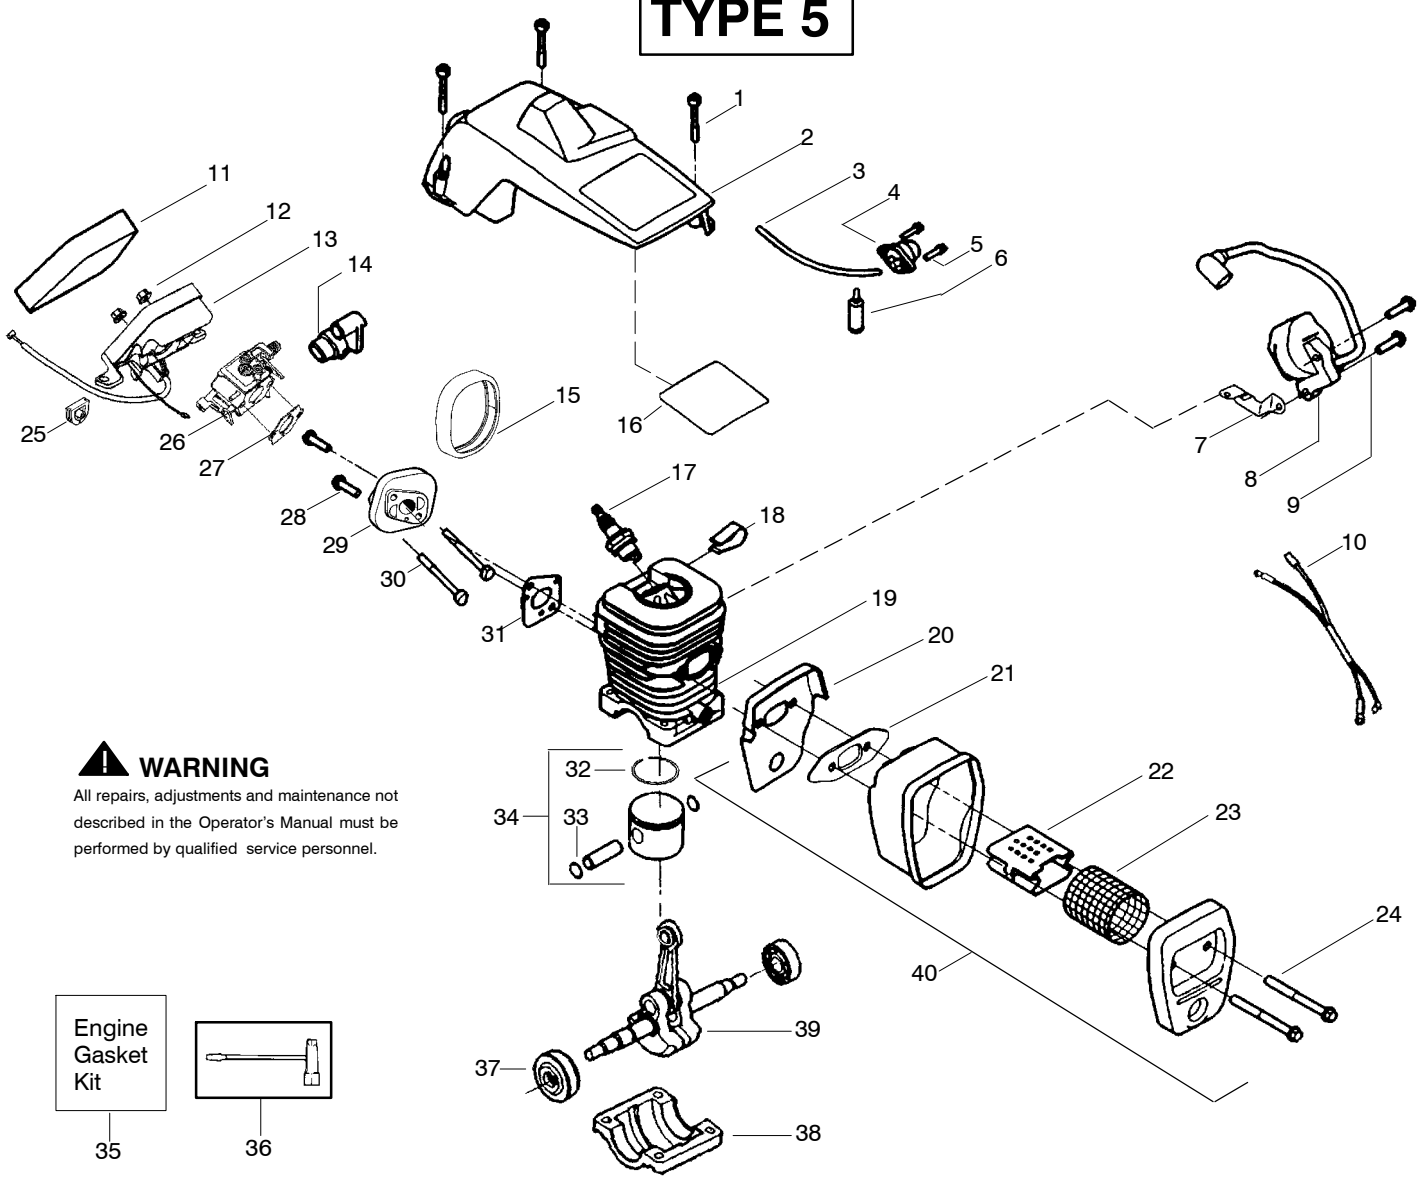

TYPE 5

WARNING
All repairs, adjustments and maintenance not described in the Operator's Manual must be performed by qualified service personnel.

Ref.	Part No.	Description	Ref.	Part No.	Description	Ref.	Part No.	Description
1.	530016153	Screw	19.	530012550	Cylinder	35.	530069608	Kit-Engine Gasket (Incl. 21, 27 & 31)
2.	530055638	Assy-Cylinder Shield (includes # 16)	20.	530049870	Backplate-Muffler	36.	530031135	Bar Wrench
3.	530069247	Kit-Fuel Line (Small)	21.	530069608	Gasket-Muffler(kit)	37.	530056363	Assy-Seal & Bearing
4.	530071835	Kit-Air Purge (Incl. #5)	22.	530037817	Diffuser-Muffler	38.	530037935	Cap-Crankcase
5.	530015780	Screw	23.	530036103	Screen-Spark	39.	530047062	Assy-Crankshaft
6.	530095646	Assy-Fuel Pick-up	24.	530016132	Bolt-Muffler	40.	530047207	Assy-Muffler (Incl. 20-24)
7.	530047442	Strap-Ground	25.	530047631	Grommet-Throttle Cable	Not Shown		
8.	530039198	Ignition Module	26.	---	Kit-Carburetor	---	---	Manuals
9.	530015814	Screw		530071820	Zama (W-20)	✓	530165917	(Scan)
10.	530057475	Assy-Wire Harness		530071821	Walbro (WT-662)	✓	530165918	(Euro I)
11.	530037793	Foam-Air Filter	27.	530069608	Gasket-Carb. (kit)	✓	530165919	(Euro II)
12.	530016101	Nut	28.	530016386	Screw	✓	530165920	(Euro III)
13.	530057702	Assy-Air Box	29.	530049700	Carb. Adapter	✓	530165921	(Euro IV)
14.	530035526	Grommet-Carb Adjust	30.	530016187	Screw	✓	530165922	(Euro V)
15.	530054144	Seal-Carb Adapter	31.	530069608	Gasket-Adaptor(kit)	✓	530165923	(Turkish)
16.	530055698	Reflector-Heat	32.	530038729	Ring-Piston	✓	530165924	(Russian)
17.	952030150	Spark Plug (RCJ-7Y)	33.	530015697	Retainer-Piston Pin	✓	530165933	(335 Russia)
18.	530016136	Clip-High Tension Lead	34.	530071408	Kit-Piston (Incl. 32 & 33)			

✓ = NEW PART NUMBER FOR THIS IPL   * = REFER TO THE SERVICE REFERENCE INDICATED FOR MORE INFORMATION. (LOCATED AT END OF IPL)