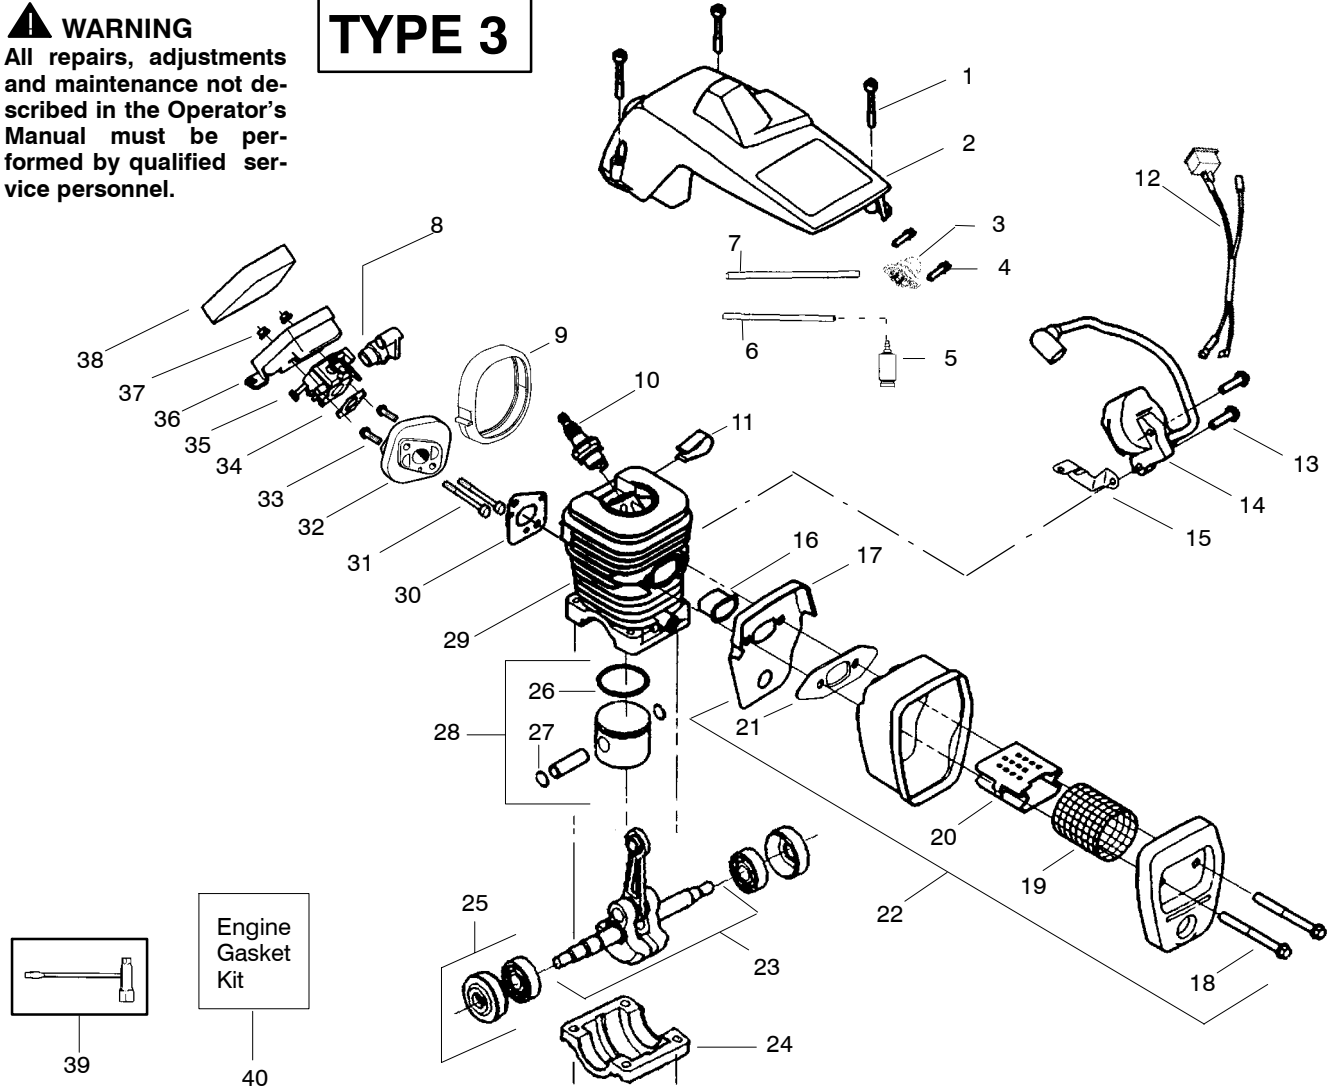

WARNING
All repairs, adjustments and maintenance not described in the Operator's Manual must be performed by qualified service personnel.

TYPE 3

Ref.	Part No.	Description	Ref.	Part No.	Description	Ref.	Part No.	Description		
1.	530016153	Screw	19.	530036103	Screen-Spark	36.	530047604	Housing-Air Filter		
2.	530056966	Shield-Cylinder	20.	530037813	Diffuser-Muffler	37.	530016101	Nut		
3.	530047213	Assy-Air Purge	21.	530069608	Gasket-Muffler (kit)	38.	530037793	Air Filter - Foam		
4.	530015780	Screw	22.	530047207	Assy-Muffler (Incl. 17-21)	39.	530031135	Wrench-Bar		
5.	530095646	Assy-Fuel Pick-up	23.	530047062	Assy-Crankshaft	40.	530069608	Kit-Engine Gasket (incl. 34,30,21)		
6.	530069247	Kit-Line Purge/Carb. (Small Dia)	24.	530037935	Cap-Crankcase	Not Shown				
7.	530069216	Kit-Line Purge/Tank (large line)	25.	530056363	Assy-Seal & Bearing					
8.	530035526	Grommet-Carb Adjust.	26.	530038729	Ring-Piston					
9.	530054144	Seal-Carb Adapter	27.	530015697	Retainer - Piston Pin					
10.	952030150	Spark Plug (RCJ-7Y)	28.	530071408	Kit-Piston - (incl. 26-27)					
11.	530016136	Clip-High Tension Lead	29.	530012411	Cylinder					
12.	530049117	Assy-Wire Harness (includes switch)	30.	530069608	Gasket-Carb. Adapter (kit)					
13.	530015814	Screw	31.	530016187	Screw				530163664	Manual- (Scan)
14.	530039198	Module-Ignition	32.	530049700	Carb. Adapter				530163665	Manual - (Euro I)
15.	530047442	Strap-Ground	33.	530016386	Screw				530163666	Manual - (Euro II)
16.	530037652	Insulator-Heat	34.	530069608	Carb. Gasket (kit)	530054781	Decal-Warning			
17.	530049870	Back Plate-Muffler	35.	---	Kit-Carburetor (WT-625)					
18.	530016132	Screw		530071621						

✓ = NEW PART NUMBER FOR THIS IPL

* = REFER TO THE SERVICE REFERENCE INDICATED FOR MORE INFORMATION. (LOCATED AT END OF IPL)