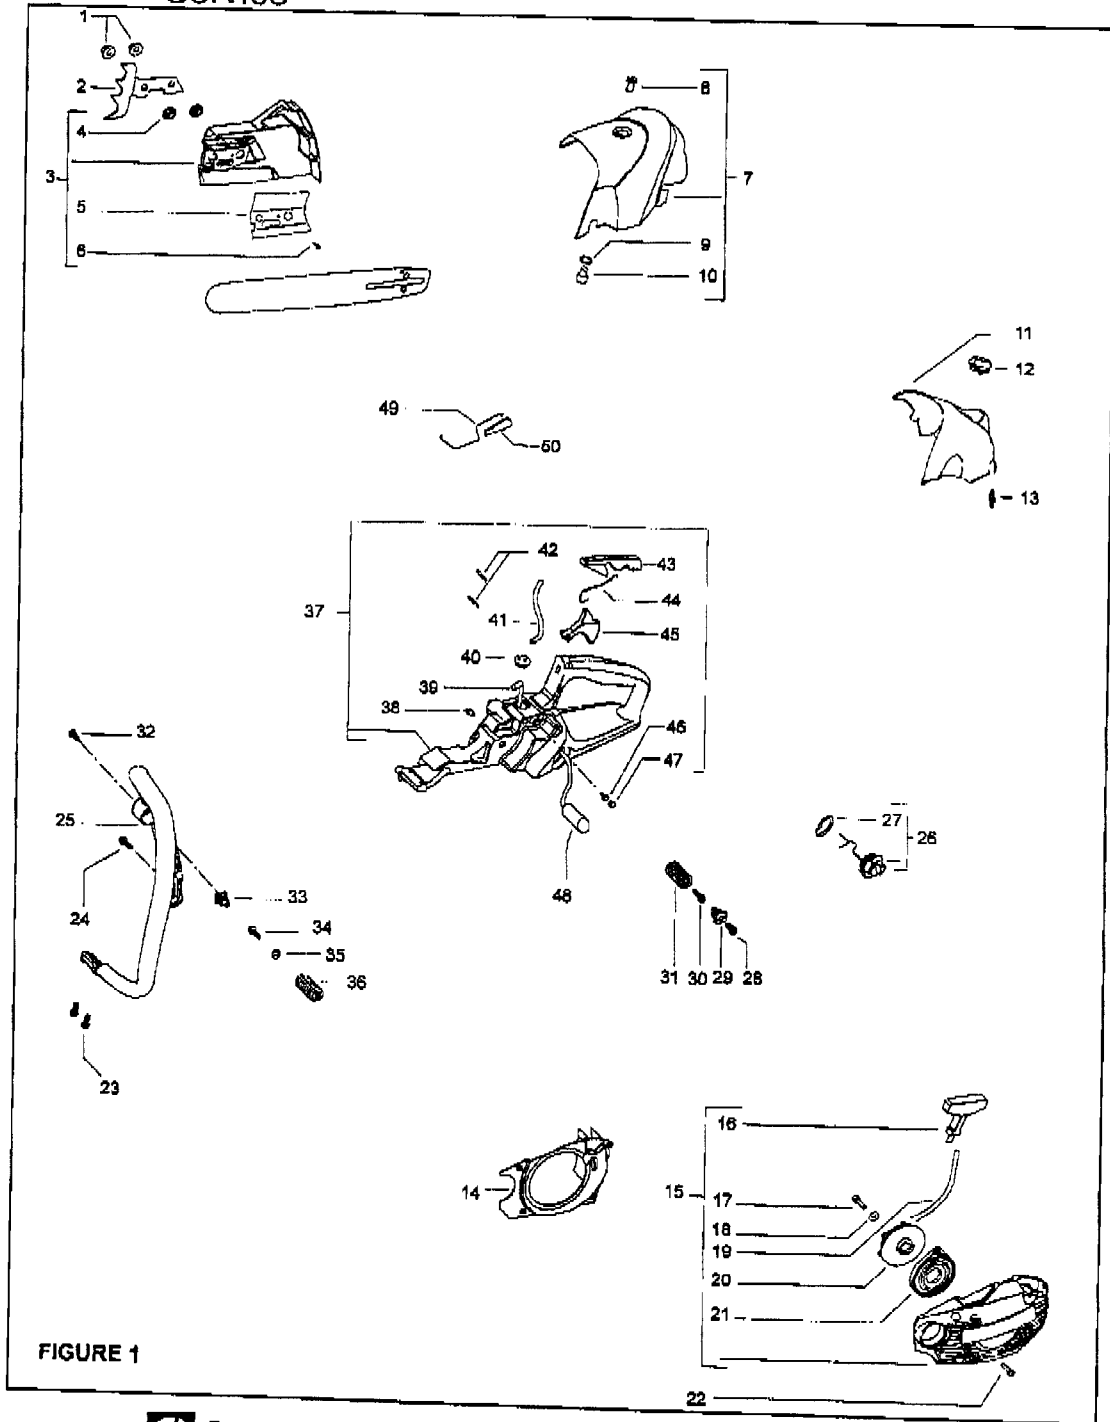

PNC	Type/Prefix/ML	Model	Brand
953900620 953900667	01	PROMAC 10-42	McCULLOCH
953900621	01	PROMAC 10-46	McCULLOCH
953900622	01	PROMAC 10-49	McCULLOCH
953900623	01	PROMAC 10-51	McCULLOCH
953900653 953900670	01	PARTNER 4200 " "	PARTNER
953900654 953900655 953900656	01	PARTNER 4600 " " " "	PARTNER
953900657 953900658 953900659	01	PARTNER 4900 " " " "	PARTNER
953900680 953900661 953900662	01	PARTNER 5200 " " " "	PARTNER

Number of Pages 1 of 7

Factory: IIQ - Valmadrera	Product Group: OP 93
Publication Number: EIPL2005_VP0502001	Petrol Portable
Publication Date: 25/07/05	Sub Group 9430

Service

FIGURE 1

The Electrolux Group. The world's No.1 choice.