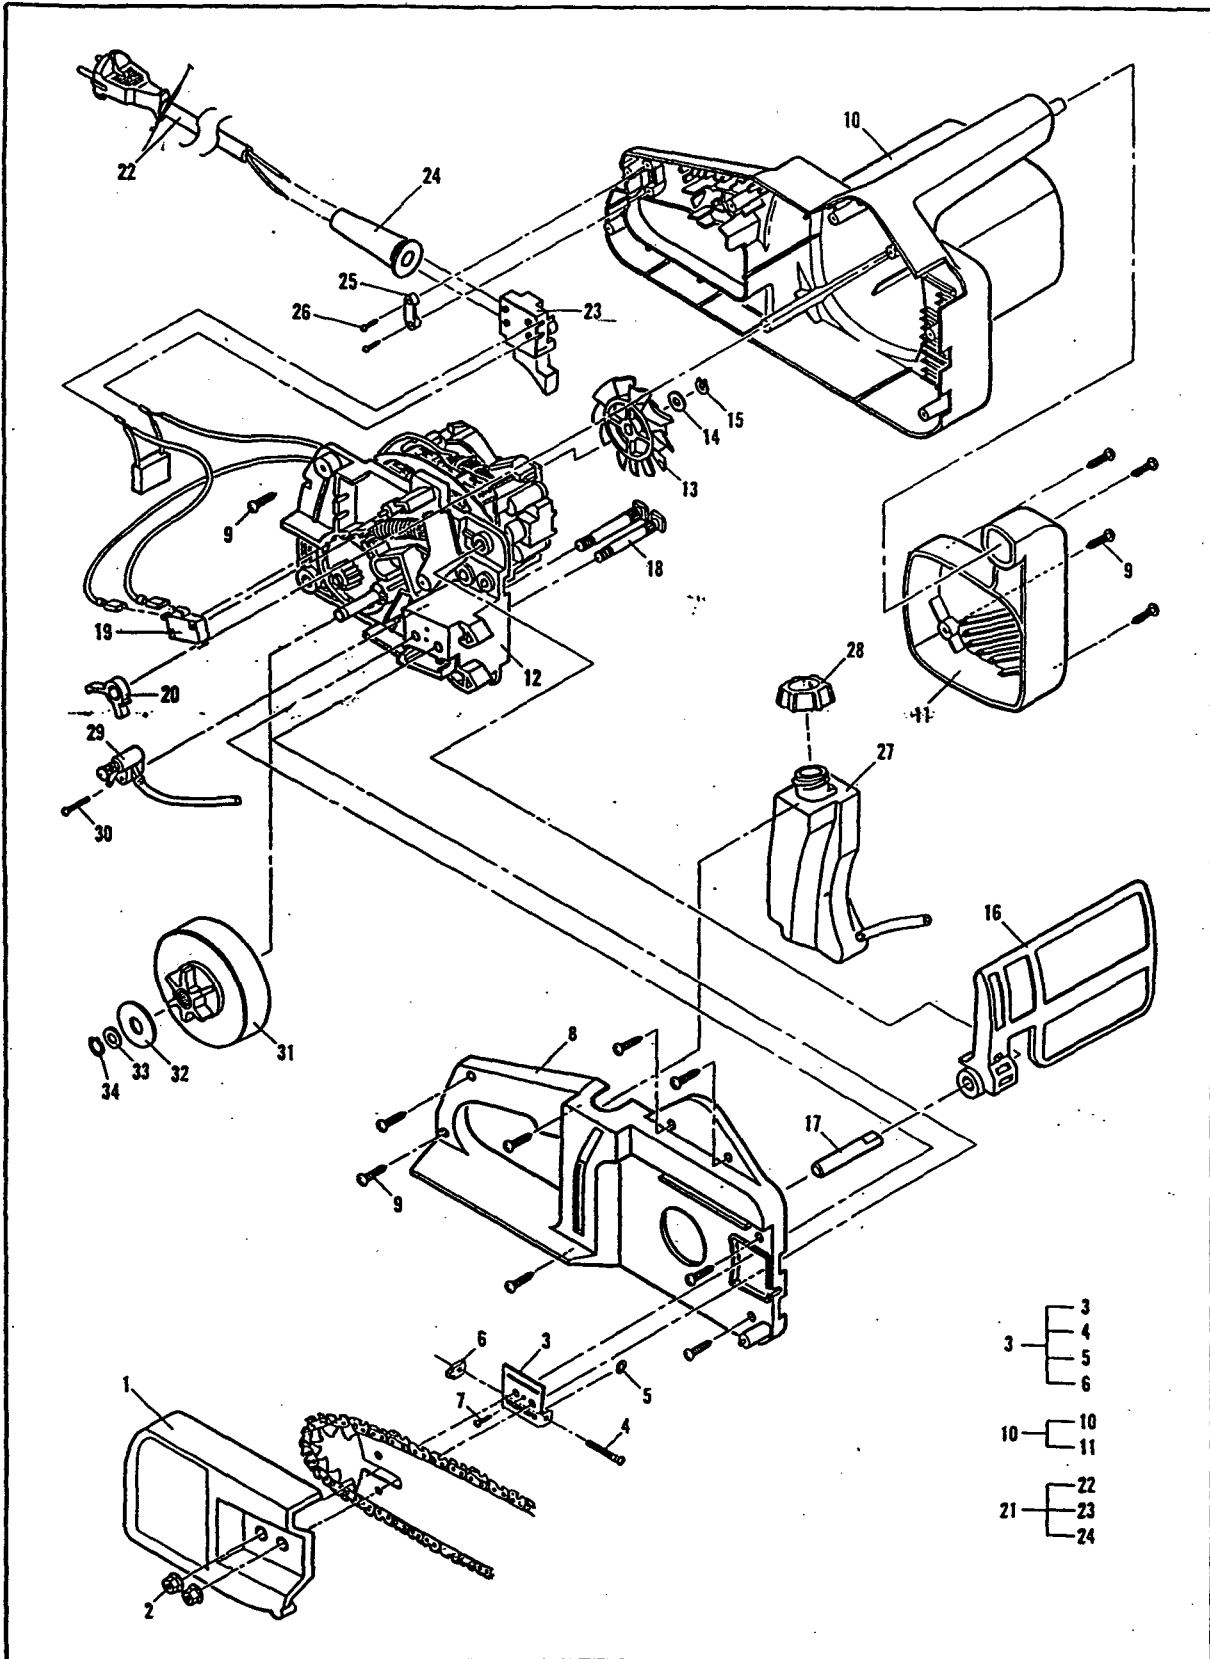

FIGURE 1

GENERAL ASSEMBLY

GENERAL ASSEMBLY

FIGURE 1

ITEM NO.	PART NUMBER	DESCRIPTION	UNITS PER ASY.
1	40800-00	Sprocket Cover	1
2	22279-00	Nut, Hex 1/4-28	2
3	40817-96	Plate, Bar Tension	1
4	223088	Screw, Adjusting	1
5	110907	Ring, Retaining	1
6	40900-99	Nut, Bar Adjusting	1
7	15140-99	Screw, 4 x 5/8 Ph Pn Hd	1
8	40806-02	① Housing, Right (Yellow)	1
	40806-04	② Housing, Right (Blue)	1
	40806-12	③ Housing, Right (Grey)	1
9	15031-99	Screw, 8 x 3/4 Ph Pn Hd	13
10	40805-54	① Housing & End Cover, Left (Yellow)	1
	40805-55	② Housing & End Cover, Left (Blue)	1
	40805-60	③ Housing & End Cover, Left (Grey)	1
11	40808-00	Cover, End	1
12	40929-50	Motor/Chassis Assembly	1
13	22209-01	Fan, Cooling	1
14	12775-00	Washer	1
15	36017-99	Ring, Retaining, Cooling Fan	1
16	40807-96	Brake Lever	1
17	40835-00	Axle, Brake Lever	1
18	40815-00	Bolt, Bar	2

ITEM NO.	PART NUMBER	DESCRIPTION	UNITS PER ASY.
19	40933-00	Micro Switch	1
20	40925-11	Lever, Micro Switch	1
21	12353-96	④ Cord/Switch Assembly (UK)	1
	12354-96	⑤ Cord/Switch Assembly (Euro)	1
	12355-96	⑥ Cord/Switch Assembly (Swiss)	1
	12356-96	⑦ Cord/Switch Assembly (Italy)	1
22	12353-00	④ Cord Assembly (UK)	1
	12354-00	⑤ Cord Assembly (Euro)	1
	12355-00	⑥ Cord Assembly (Swiss)	1
	12356-00	⑦ Cord Assembly (Italy)	1
23	40931-00	Switch	1
24	12228-01	Cord Protector	1
25	00498-00	Clamp, Cord	1
26	15145-99	Screw, 6 x 1/2 Ph Pn Hd	2
27	40818-96	Oil Tank/Tubing/Filter Assembly	1
28	40820-02	Cap, Oil Tank	1
29	40824-96	Oil Pump/Tubing Assembly	1
30	15117-99	Screw, 6 x 1 Ph Pn Hd	1
31	40810-96	Brake Drum/Sprocket Assembly	1
32	22257-00	Washer, Flat	1
33	40814-00	Washer, Sprocket	1
34	22237-00	Ring, Retaining, Sprocket	1

- ① 45333-50
- 45333-89
- 45333-90
- 45333-91
- ② 45334-50
- 45334-90

- ④ 45333-91
- 45339-91
- ⑤ 45333-50
- 45334-50
- 45339-50
- ⑥ 45333-89

4092542