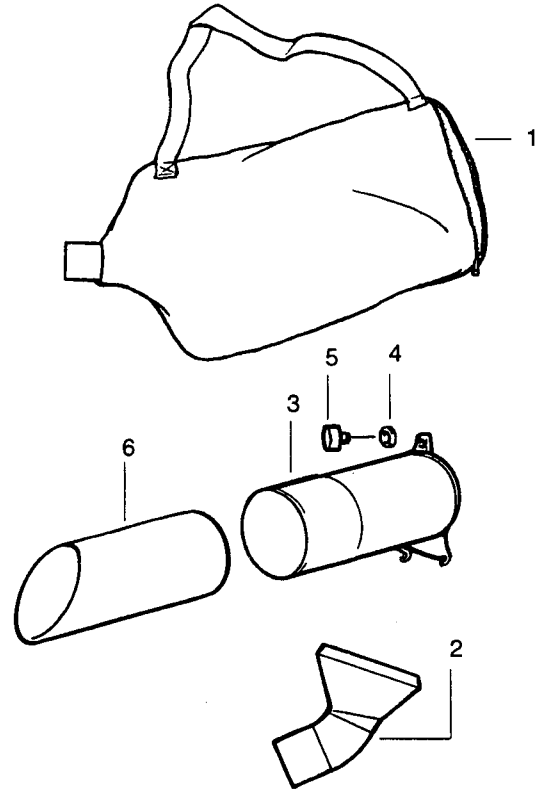

✓ = NEW PART NUMBER FOR THIS IPL * = REFER TO THE SERVICE REFERENCE INDICATED FOR MORE INFORMATION. (LOCATED AT END OF IPL)

● = THESE PARTS ARE ILLUSTRATED FOR CLARITY. ORDER COMPLETE ASSEMBLY.

Carburetor Assembly Part Number 530069924 – (WA-229)

Carb.
Repair
Kit

Gasket/
Dia.
Kit

2

3

Key No.	Part No.	Description
1	530038403	Limiter Cap
2	530069811	Carburetor Repair Kit
3	530069844	Gasket/Diaphragm Kit

Vacuum Tube Ass'y.

KEY NO.	PART NO.	DESCRIPTION
1	530095599	Vac Bag w/Strap
2	530095470	Elbow-Vac Tube
3 ✓	530095468	Vac Tube (Upper)
4	530049686	Clip-Vac Tube
5	530049485	Knob-Vac Tube
6 ✓	530094476	Vac Tube (Lower)