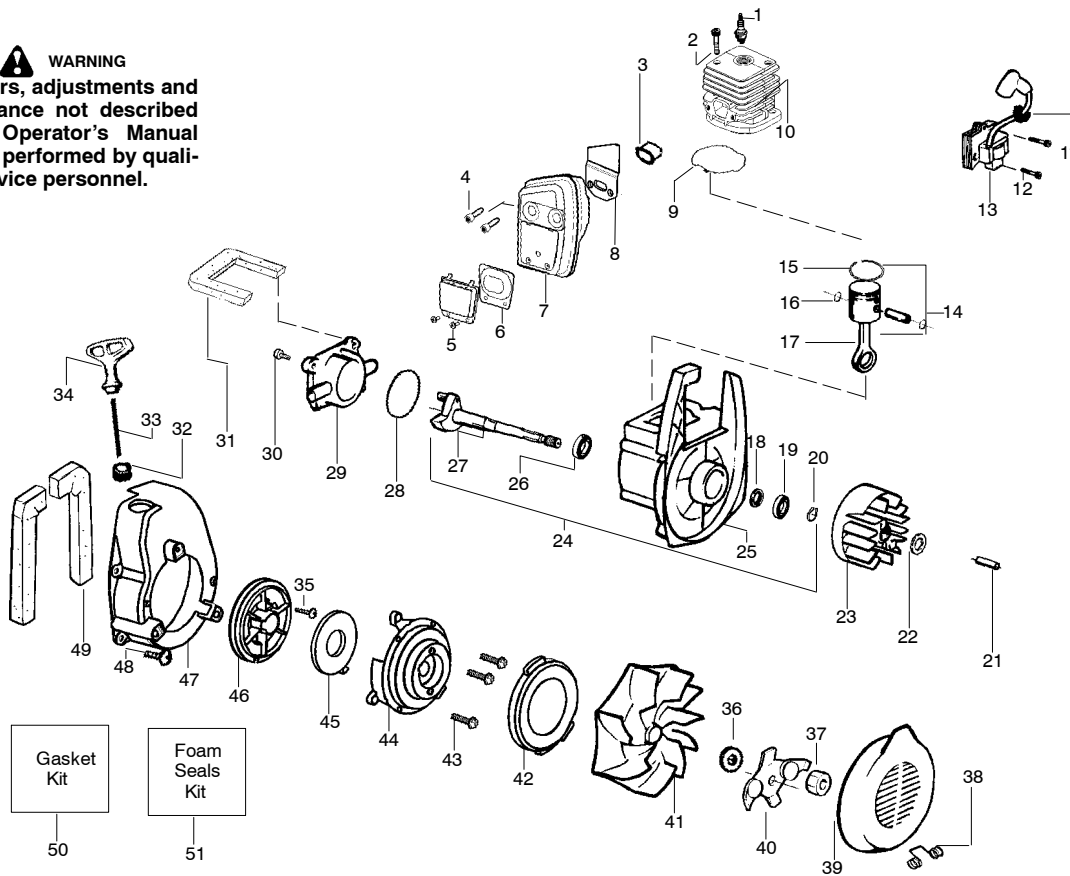

⚠ WARNING
All repairs, adjustments and maintenance not described in the Operator's Manual must be performed by qualified service personnel.

Ref.	Part No.	Description	Ref.	Part No.	Description	Ref.	Part No.	Description
1.	952030249	Spark Plug (RCJ-6Y)	21.	530016190	Spacer-Flywheel	40.	530095461	Assy-Mulch Blade
2.	530015953	Screw	22.	530015149	Washer	41.	530069817	Assy-Impeller
3.	530055191	Insulator-Heat	23.	530039209	Assy-Flywheel	42.	530056625	Seal-Ring
4.	530016387	Screw-Muffler-Internal	24.	530071456	Assy-Crankcase/Crank shaft (incl. 20,25,27)	43.	530016349	Screw
5.	530015241	Screw	25.	530012492	Assy-Crankcase (Incl. 18,19,26)	44.	530055101	Housing-Pulley
6.	530071593	Kit-Spark Screen (incl. #5)	26.	530032125	Bearing-Inner	45.	530042086	Spring-Starter
7.	530071834	Kit-Muffler (incl. 4,5,6, & 8)	27.	530012452	Assy-Crankshaft	46.	530071466	Kit-Starter Pulley
8.	530071458	Gasket-Baffle (kit)	28.	530071458	O-ring-C/case (kit)	47.	530055102	Fan Housing
9.	530071458	Gasket-Cylinder (kit)	29.	530012443	Cover-Crankcase	48.	530015810	Screw
10.	530071457	Kit-Cylinder	30.	530015810	Screw	49.	530071459	Foam-182mm (kit)
11.	530019182	Grommet-Ign. Module	31.	530071459	Foam-219mm (kit)	50.	530071458	Kit-Gasket (page 1 incl. 2, & 5) (page 2 incl. 8,9, & 28)
12.	530016357	Screw-Ignition Module	32.	530029182	Eyelet-Flange	51.	530071459	Kit-Foam Seals (page 1 incl. 1,14,17,32) (page 2 incl. 31 & 49)
13.	530035505	Ignition Module	33.	530071467	Kit-Rope			
14.	530071357	Kit-Piston (Incl. 15 & 16)	34.	530049488	Handle-Starter			
15.	530055120	Piston Ring	35.	530016391	Screw-Rope			
16.	530015162	Retainer-Piston Pin	36.	530016240	Washer-Belleville			
17.	530069945	Assy-Connecting Rod	37.	530626605	Nut			
18.	530071615	Kit-Crankcase Seal	38.	530402043	Spring-Return Cover			
19.	530055728	Bearing-Outer	39.	530049313	Inlet Door			
20.	530015941	Retainer Ring-C'chaft						

✓ = NEW PART NUMBER FOR THIS IPL

★ = REFER TO THE SERVICE REFERENCE INDICATED FOR MORE INFORMATION. (LOCATED AT END OF IPL)