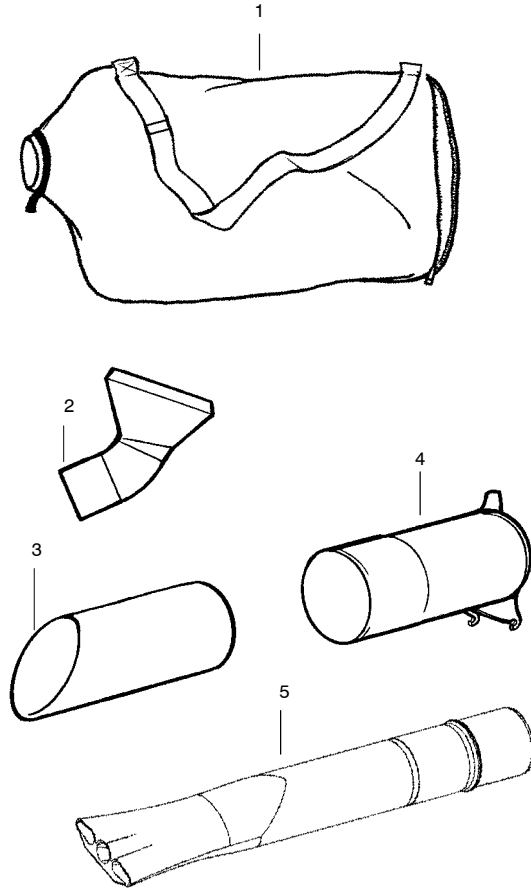

PARTS LIST NO. 530163936		PARTNER® PARTS LIST	MODEL(s) BV 25	
DATE 6/09/04	Replaces 530163936 - 12/30/03		Note: Illustration may differ from actual model due to design changes	PAGE NO. 3

Assy - Vacuum

Ref.	Part No.	Description
1.	530095564	Assy-Vac. Bag w/strap
2.	530095470	Tube-Elbow Vac
3.	530094476	Tube-Lower Vac
4.	530056901	Tube-Upper Vac
5.	530095593	Tube-Blower

Kit - Carburetor Assy # 530071632 - C1Q-W11C (zama)

Kit - Carburetor Assy # 530071775 - WT-606 (walbro)

530071716 - Kit - Choke Lever (zama)
530071725 - Kit - Choke Lever (walbro)

530071715 - Kit - Throttle Lever (zama)
530071726 - Kit - Throttle Lever (walbro)

Note: No Repair kits are available for this carburetor, please order the complete assembly part number

✓ = NEW PART NUMBER FOR THIS IPL

★ = REFER TO THE SERVICE REFERENCE INDICATED FOR MORE INFORMATION. (LOCATED AT END OF IPL)