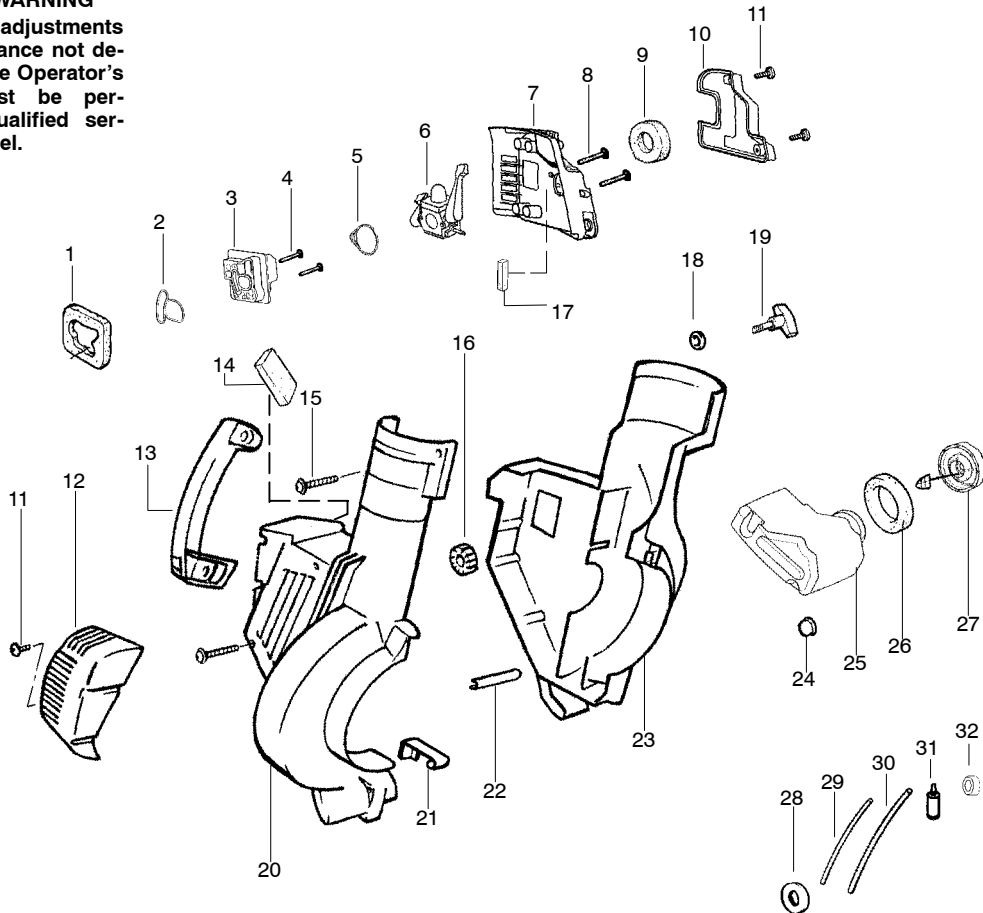

WARNING

All repairs, adjustments and maintenance not described in the Operator's Manual must be performed by qualified service personnel.

Ref.	Part No.	Description	Ref.	Part No.	Description
1.	530071459	Air Dam (kit)	21.	530402044	Spring-Cover Latch
2.	530071458	Gasket-Adapter (kit)	22.	530049617	Guide-Starter Rope
3.	530035561	Carburetor Adaptor	23.	530057313	Housing-Left
4.	530016309	Screw	24.	530036792	Isolator-Crankcase
5.	530071458	Gasket-Carburetor (kit)	25.	530049491	Assy-Fuel Tank
6.	---	Kit-Carb Ass'y. (C1Q-W11C)	26.	530049527	Gasket-Fuel Tank
	530071632	(WT-606)	27.	530049386	Fuel Cap w/Retainer
	530071775		28.	530049656	Grommet-Shroud
7.	530056629	Air Box	29.	530069247	Kit-Line Carb/Purge
8.	530015849	Screw-Carb.	30.	530069216	Kit-Line Tank/Purge
9.	530049383	Filter-Air	31.	530095646	Assy-Fuel Pick-up
10.	530056581	Cover-Air Filter	32.	530071459	Grommet-Fuel line (kit)
11.	530016349	Screw	Not Shown		
12.	530056641	Guard-Muffler	---	530164526	Operator Manual
13.	530095469	Handle		530164527	Scan.
14.	530071459	Foam 71.1mm (kit)		530165182	Euro.
15.	530015886	Screw	✓	530165183	Euro III
16.	530049323	Isolator	✓	530165184	Euro IV
17.	530071459	Foam 25.4mm (kit)	✓	530165184	Turkish
18.	530015197	Nut		530164712	Central Euro
19.	530016322	Knob-Blower		530057414	Warning Decal
20.	530057312	Housing-Right			

✓ = NEW PART NUMBER FOR THIS IPL

★ = REFER TO THE SERVICE REFERENCE INDICATED FOR MORE INFORMATION. (LOCATED AT END OF IPL)

PARTS LIST NO. 530163936		PARTNER ® PARTS LIST	MODEL(s) BV 25
DATE 6/09/04	Replaces 530163936 - 12/30/03		Note: Illustration may differ from actual model due to design changes