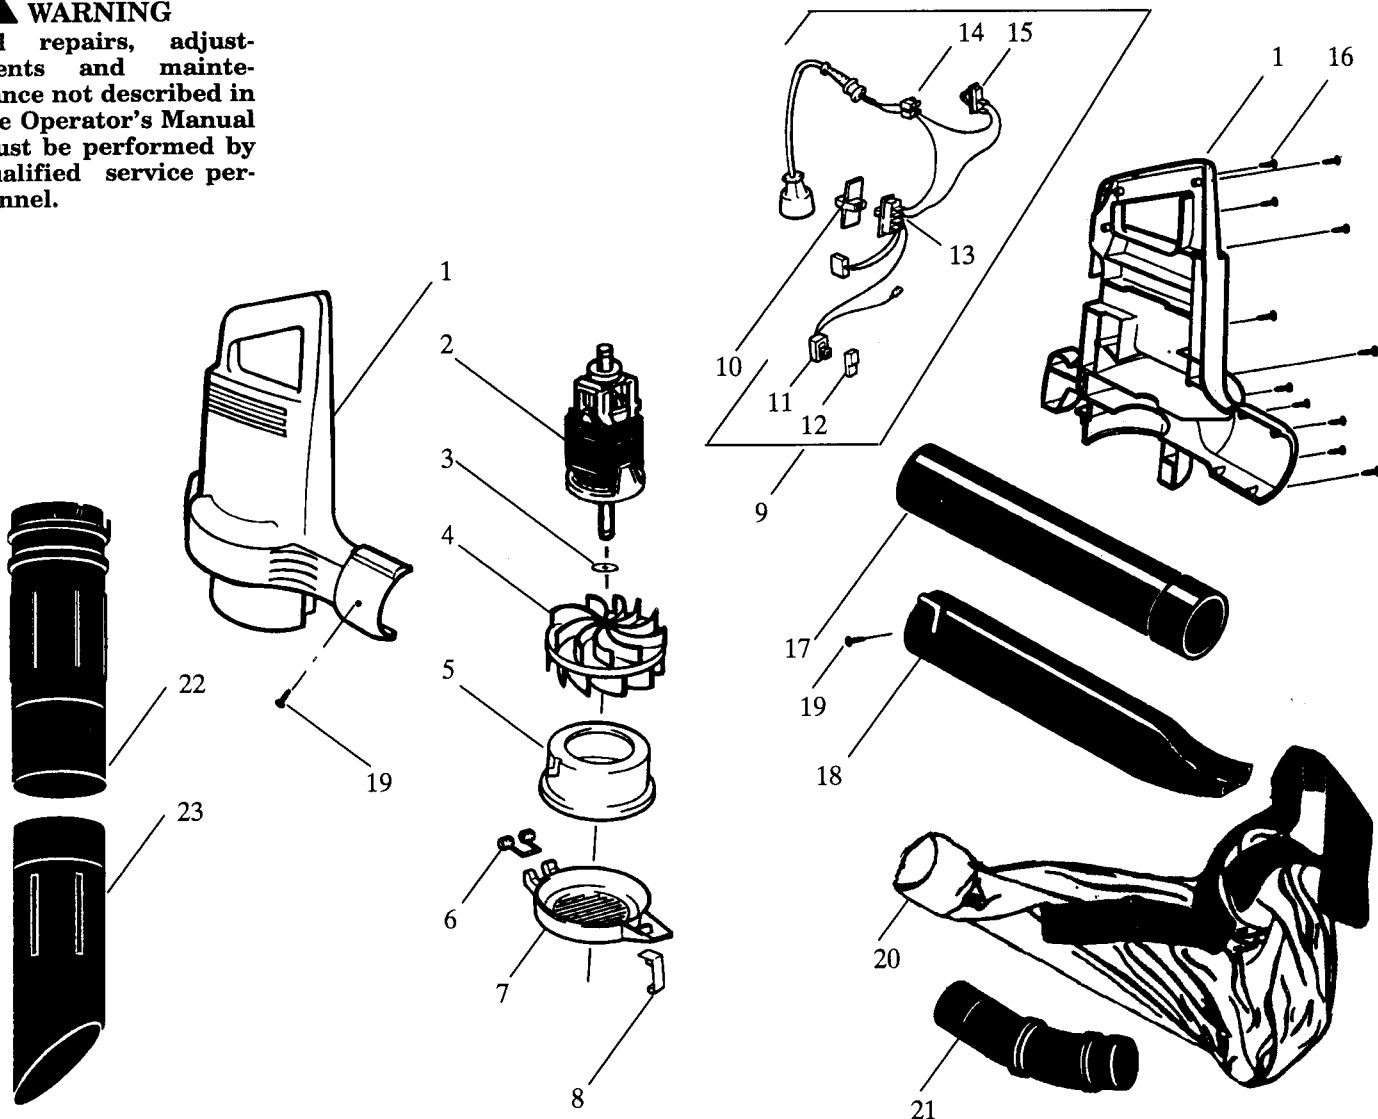

## SPAREPARTS

107 26 65-61

**⚠ WARNING**  
 All repairs, adjustments and maintenance not described in the Operator's Manual must be performed by qualified service personnel.

Ref.	Part No.	Description	Ref.	Part No.	Description
1	530-402398	Housing Set	17	✓ 530-401884	Blower Tube
2	530-402230	Motor Assembly	18	✓ 530-094662	Flare Nozzle
3	530-400897	Washer-Impeller	19	✓ 530-402528	Screw-Blower Tube
4	530-401097	Impeller	20	530-402533	Vacuum Bag
5	530-402045	Restrictor	21	530-402312	Elbow-Vac Bag
6	530-402043	Spring Return	22	530-402231	Vac Tube Inlet
7	✓ 530-402635	Inlet cover	23	✓ 530-402232	Vac Tube Lower
8	530-402044	Lever Spring			
9	-	Harness (Incl. 11-14)			
	530-402225	Europe			
	530-402401	UK			
10	530-402041	Switch Cover			
11	530-402227	Hinge Switch			
12	✓ 530-402636	Cover-Hinge Switch			
13	530-402226	Switch			
14	530-360176	Terminal Block			
15	530-402294	Thermal Circuit Breaker			
16	530-016120	Screw			

## Schematics