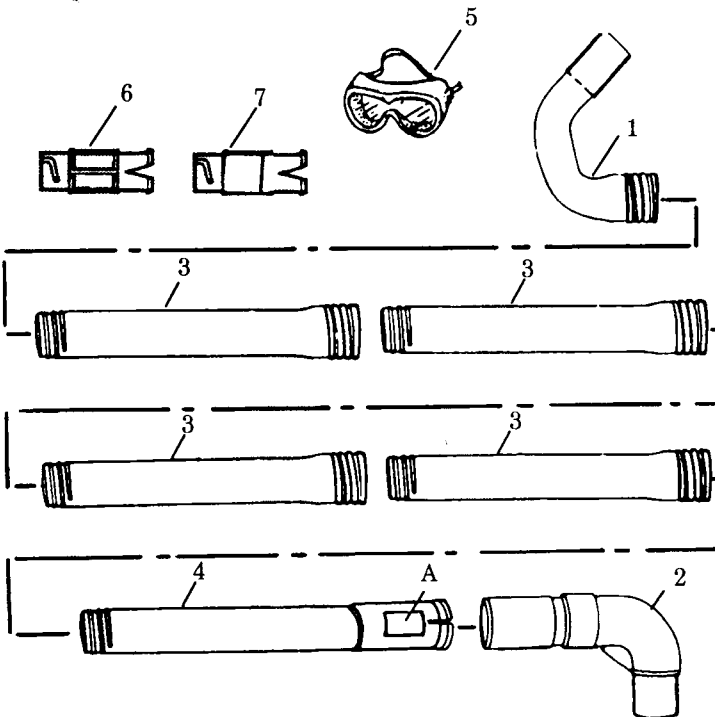

### SERVICE REFERENCE

1. When ordering a new starter pulley for your unit, please measure your existing pulley as shown by the dimensions in the illustrations below and order accordingly.

530-069291

530-069486

## Carburetor Assembly Part Number 530-035263

No.	Part no	Description	No.	Part no.	Description
1	530 03 50-14	* + Metering Diaphragm	12	505 52 01-25	* + Metering Lever Pin
2	530 03 51-51	* + Metering Diaphragm Gasket	13	505 52 01-27	Metering Lever
3	530 03 50-16	Metering Lever Pin Screw	14	530 03 51-88	Metering Lever Spring
4	505 31 67-17	Mixture Needle	15	503 11 70-01	* Inlet Needle Valve
5	530 03 52-14	Mixture Needle Spring	16	530 03 51-78	* Fuel Inlet Screen
8	530 03 51-66	Fuel Pump Diaphragm	17	505 52 01-30	* Carb. Kwik Repair Kit
9	504 13 09-06	Fuel Pump Gasket			(* Indicates Contents)
10	530 03 52-03	Idle Speed Screw	18	530 03 52-19	* Carb. Gasket/Diaphragm Kit
11	530 03 52-08	* + Idle Speed Spring			(* Indicates Contents)