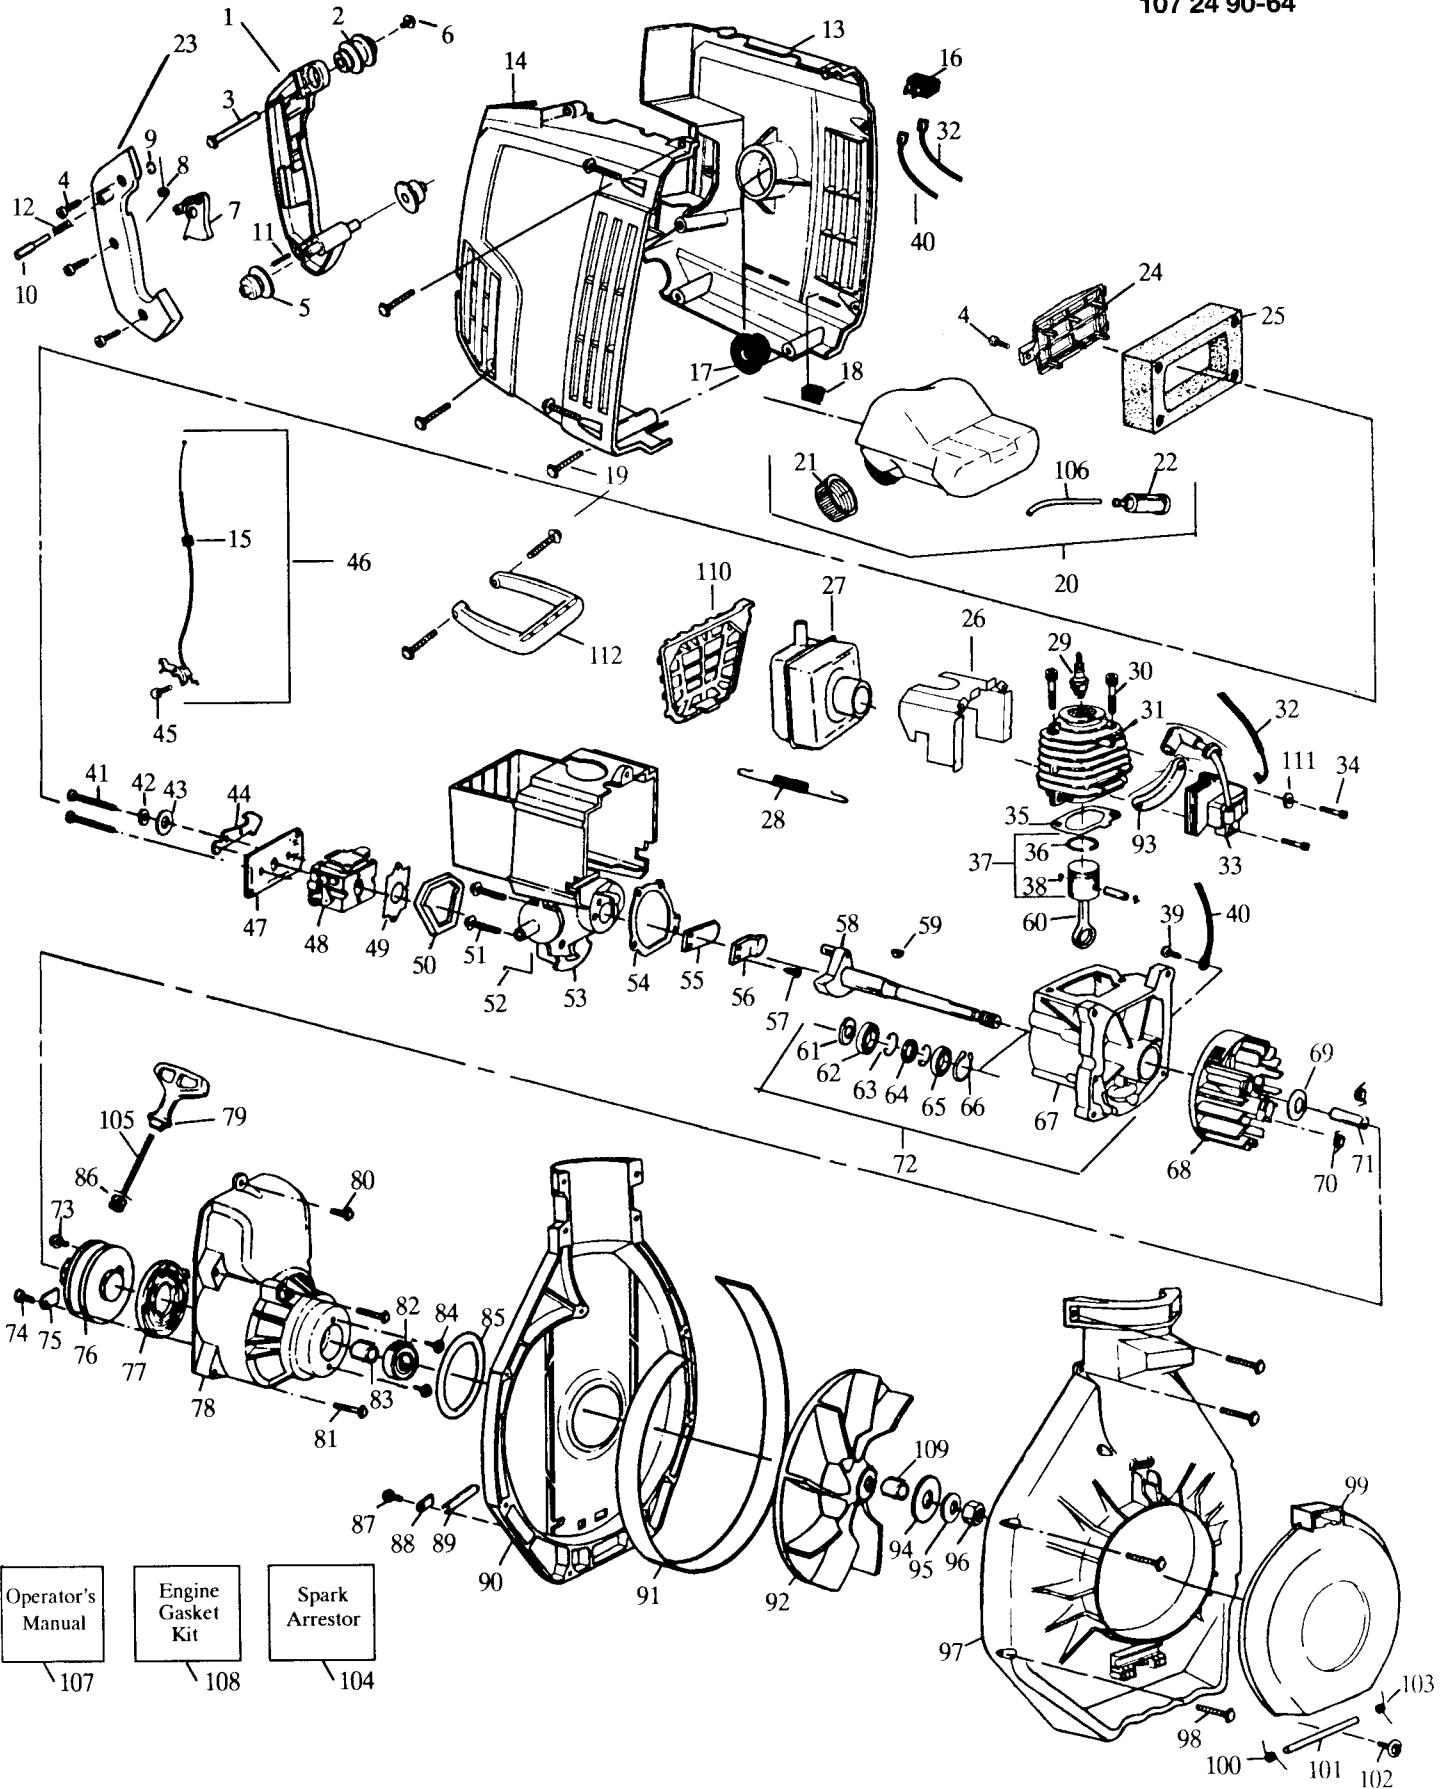

Prod. nr. GBI 22 Skand + Eur 952 70 34-90
GBI 32 Skand + Eur 952 70 34-95

SPAREPARTS

107 24 90-64

No.	Part no	Description	No.	Part no.	Description
1	530 09 47-12	Handle	54	530 01 91-66	Gasket
2	530 02 69-94	Front Isolator	55	530 02 75-93	Reed Valve
3	530 02 91-11	Spacer	56	530 02 75-94	Reed Stop
4	530 01 56-35	Screw	57	530 01 52-41	Screw
5	530 02 91-30	Rear Isolator	58	530 01 40-33	Crankshaft Ass'y.
6	530 01 58-13	Screw	59	530 01 51-26	Flywheel Key
7	530 02 90-72	Trigger	60		Connecting Rod Ass'y.
8	530 02 75-97	Spring		530 01 40-05	Model 22
9	530 01 57-02	"C" Clip		530 01 09-60	Model 32
10	530 02 91-17	Throttle Lock Button	61	530 01 57-88	Spacer
11	530 01 58-40	Pin	62	530 03 21-03	Inner Bearing
12	530 02 47-72	Spring	63	530 01 57-87	Ring
13	530 02 93-33	Shroud-Left	64	530 01 91-58	Crankshaft Seal
14	530 02 93-32	Shroud-Right	65	530 03 21-02	Outer Bearing
15	530 01 91-68	Grommet	66	530 01 57-89	Retaining Ring
16	530 06 92-92	Switch	67	530 01 40-16	Crankcase Ass'y.
17	530 02 91-29	Isolator	68	530 03 91-36	Flywheel Assy'y.
18	530 02 90-89	Isolator Tank	69	530 34 79-87	Washer
19	530 01 58-43	Screw	70	530 02 38-17	Spring
20	530 01 41-21	Fuel Tank Ass'y. (Incl. 21, 22 & 106)	71	530 02 91-76	Spacer
21	530 01 43-47	Fuel Cap (Incl. O'Ring)	72	530 01 41-56	Crankcase/Crankshaft Ass'y.
22	530 01 43-62	Fuel Pick-up Ass'y.	73	530 01 58-23	Screw
23	530 01 41-60	Handle Cover Ass'y. (Incl. 9, 10 & 12)	74	530 01 54-96	Screw
24	530 02 93-31	Cover	75	530 02 75-23	Retainer
25	530 02 91-12	Air Filter	76	*****	Starter Pulley (Incl.73)-See Service Reference 1
26	530 02 94-04	Air Baffle	77	530 02 93-95	Starter Spring
27	530 06 92-93	Muffler	78	530 06 95-63	Fan Housing
28	530 02 91-16	Spring	79	530 02 75-69	Starter Handle
29	530 03 00-75	Spark Plug	80	530 01 57-75	Screw
30	530 01 52-39	Screw	81	530 01 57-69	Screw
31		Cylinder	82	530 03 21-08	Bearing
	530 01 22-44	Model 22	83	530 02 91-10	Spacer
	530 01 22-38	Model 32	84	530 01 58-05	Screw
32	530 02 91-45	Lead Wire	85	530 01 91-67	"O" Ring
33	530 03 91-37	Ignition Module	86	530 02 91-82	Eyelet
34		Screw	87	530 01 85-15	Screw
	530 01 57-76	Model 22	88	530 02 75-23	Retainer
	530 01 58-16	Model 32	89	530 02 91-19	Roll Pin
35	530 01 91-78	Gasket	90	530 09-47-10	Blower Housing (Upper)
36		Piston Ring	91	530 02 91-73	Band
	530 02 64-13	Model 22	92	530 01 41-57	Impeller
	530 02 58-75	Model 32	93	530 02 75-25	Spacer
37		Piston Kit (Incl. 36, 38 & Pin)	94	530 01 58-18	Washer
	530 06 92-74	Model 22	95	530 01 54-41	Washer
	530 06 92-77	Model 32	96	530 00 17-33	Nut
38	530 01 51-62	Retainer	97	530 01 41-58	Blower Housing (Lower) (Incl. 99-103)
39	530 01 53-06	Screw	98	530 01 58-72	Screw
40	530 02 91-44	Ground Wire	99	530 09 47-15	Door
41	530 01 58-49	Screw	100	530 01 56-67	Spring
42	530 01 52-54	Wave Washer	101	530 01 56-47	Pin
43	530 01 58-52	Spacer	102	530 01 58-15	Screw
44	530 02 91-14	Choke Shutter	103	530 01 56-72	Spring
45	530 01 57-75	Screw	104	530 06 93-48	Spark Arrestor Kit
46	530 02 91-46	Cable Assembly (Incl. 45)	105	530 06 92-32	Rope Kit
47	530 02 91-15	Plate	106	530 06 92-47	Line Kit
48	530 03 52-63	Carburetor	107	530 06 76-01	Operators Manual
49	530 01 91-64	Gasket	108	530 06 92-94	Gasket Kit
50	530 01 91-65	Seal	109	530 02 91-18	Hub
51	530 01 57-71	Screw	110	530 06 93-03	Muffler Guard
52	530 02 91-13	Ground Wire	111	530 01 58-11	Washer
53	530 02 90-70	Reed Block	112	530 09 47-40	Assist Handle, model 32

SERVICE REFERENCE

1. When ordering a new starter pulley for your unit, please measure your existing pulley as shown by the dimensions in the illustrations below and order accordingly.

530-069291

530-069486