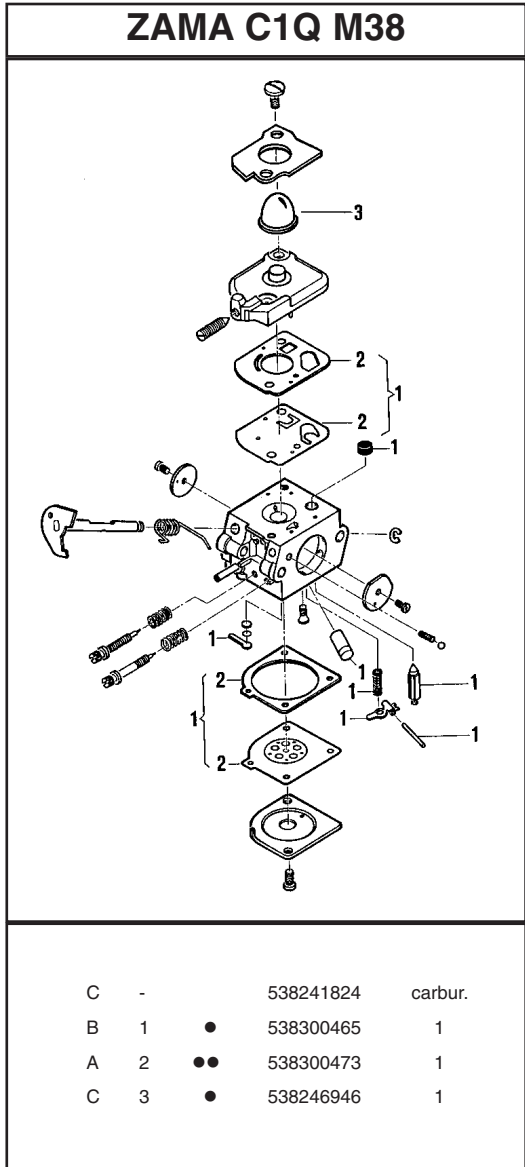

FIGURE 4

A= High Moving
B=Medium Moving
C= Slow Moving