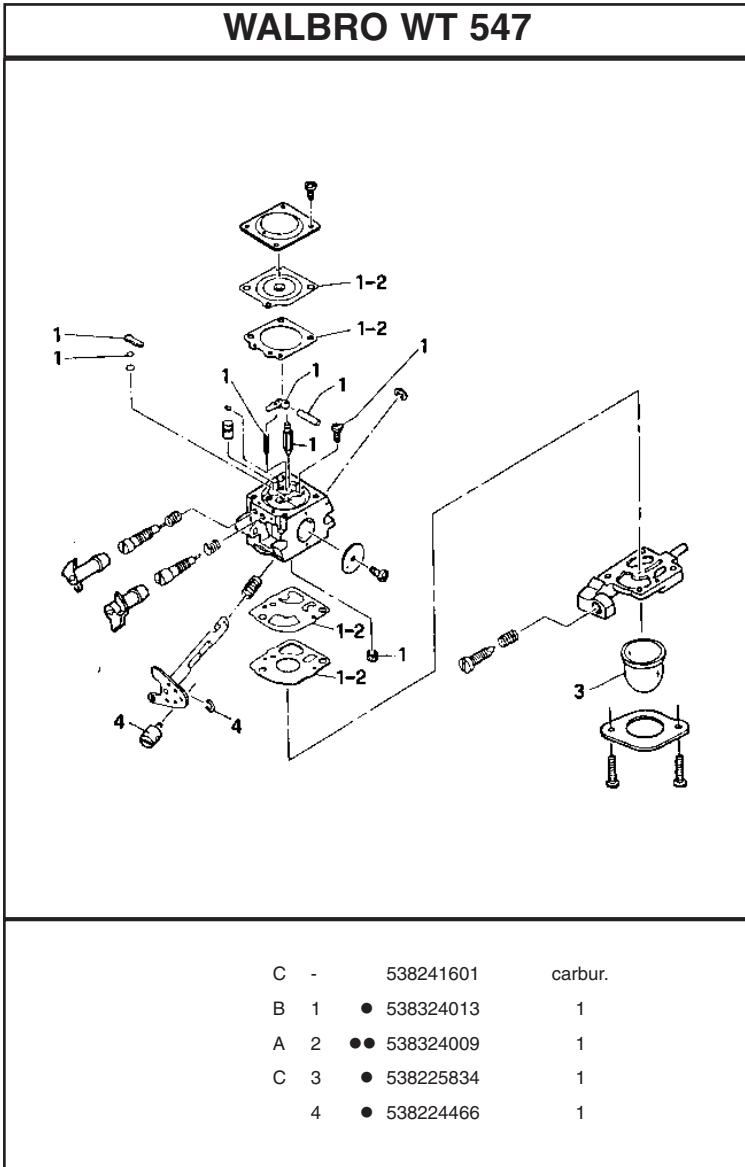

FIGURE 4

A= High Moving
B=Medium Moving
C= Slow Moving