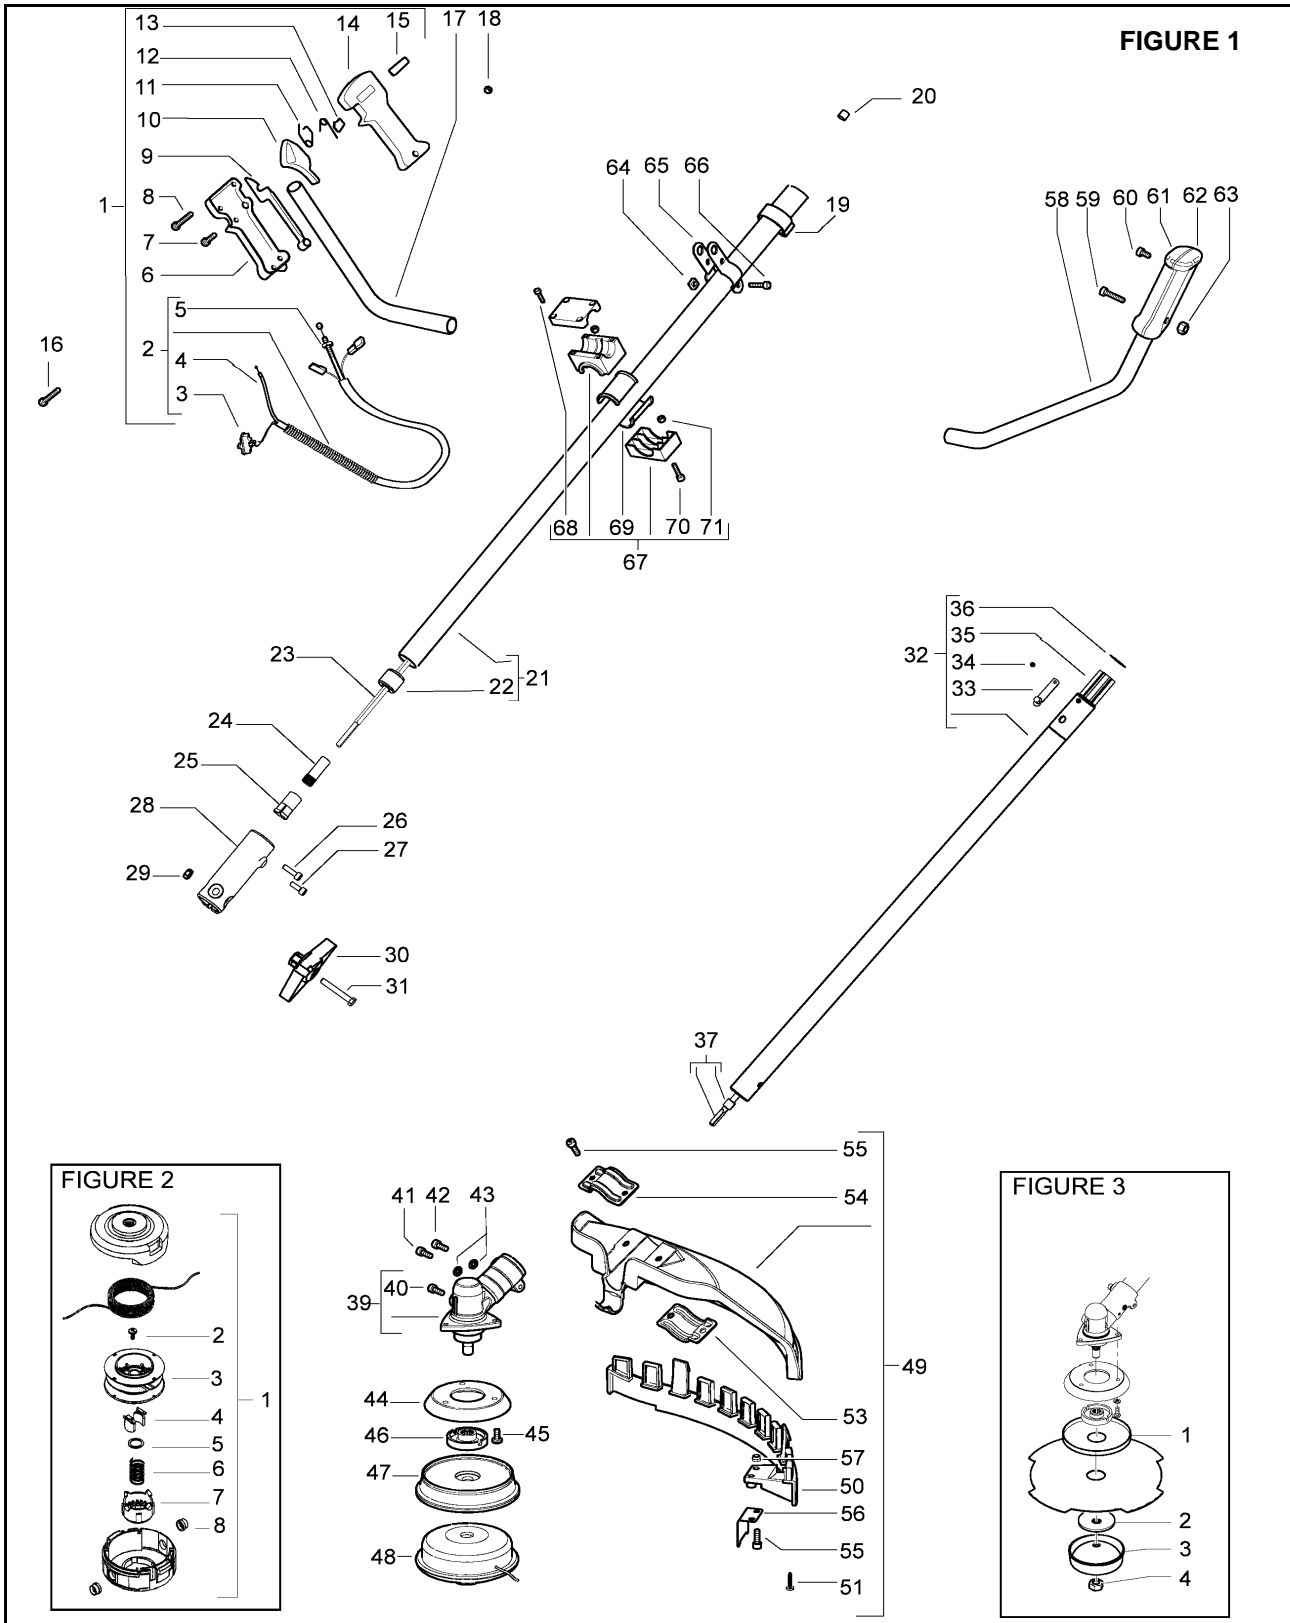

Service

Item	P/N McC	P/N ELX	Qty	DESCRIPTION
FIGURE 1				
1	227089	538227089	1	trigger box assy
C 2	• 227082	538227082	1	cable assy
C 3	•• 236394	538236394	1	switch
C 4	•• 227074	538227074	1	throttle cable
5	• 235912	538235912	1	nut M6
6	• 241293	538241293	1	half handle (right)
7	• 240618	538240618	2	screw 3x16
8	• 240833	538240833	3	screw 3x20
9	• 229820	538229820	1	safety lever
10	• 241295	538241295	1	throttle trigger
11	• 240091	538240091	1	throttle trigger spring
12	• 229973	538229973	1	throttle advance spring
13	• 229823	538229823	1	throttle advance
14	• 241294	538241294	1	half handle (left)
15	• 229824	538229824	1	throttle advance slide
16	235804	538235804	1	screw M5x30
17	229831	538229831	1	right handle bar
18	235216	538235216	1	nut M5
19	229850	538229850	2	cable retain
20	243290	538243290	1	shaft retainer ring
21	• 243156	538243156	1	upper shaft assy
22	228192	538228192	3	bushing assy
23	243178	538243178	1	shaft
24	11248	538011248	1	bushing
25	11249	538011249	1	shaft joint
26	229077	538229077	1	screw M5x18
27	236381	538236381	1	screw M5x10
28	243180	538243180	1	joint
29	235912	538235912	2	nut M6
30	502203802	502203802	1	knob
31	242146	538242146	1	screw M6x40
32	249721	538249721	1	lower shaft assy
33	• 243395	538243395	1	button
34	• 243396	538243396	1	rivet
35	243206	538243206	1	shaft guide
36	242831	538242831	2	shaft guide retainer ring
37	243211	538243211	1	shaft + retainer
39	242728	538242728	1	gear box
40	• 240151	538240151	1	screw M8x10
41	235802	538235802	1	screw 5x14
42	235803	538235803	1	screw 5x25
43	236529	538236529	2	split washer
44	242729	538242729	1	flange adapter
45	240688	538240688	3	screw M5 and washer
A 46	242815	538242815	1	flange
B 47	242823	538242823	1	spacer
A 48		FIGURE 2	1	string head