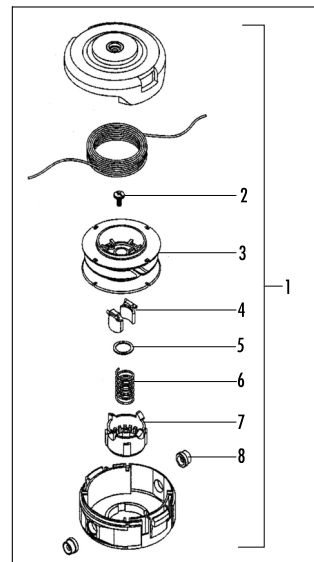

brand	PARTNER

date	FEB/04	SHEET 1/4

Model	Prefix
B 300B	01

Product number
953900512

FIGURE 2