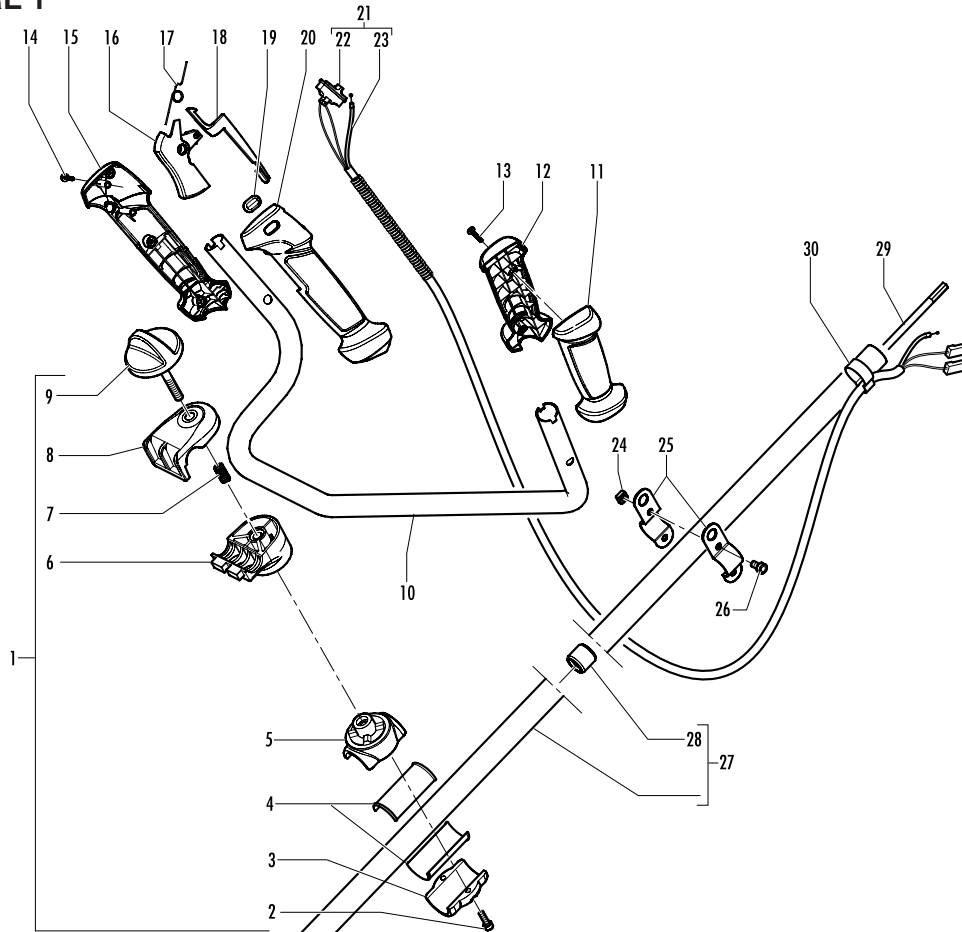

brand	PARTNER

date	FEB/04	SHEET 1/4

Model	Prefix
B 300B	01

Product number
953900512

FIGURE 1