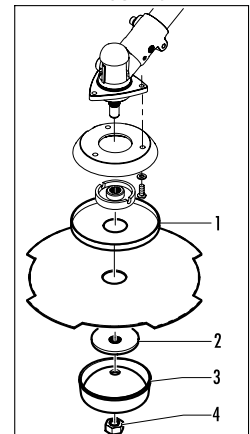

brand	PARTNER

date	FEB/04	SHEET 1/4

Model	Prefix
B 300B	01

Product number
953900512

FIGURE 3