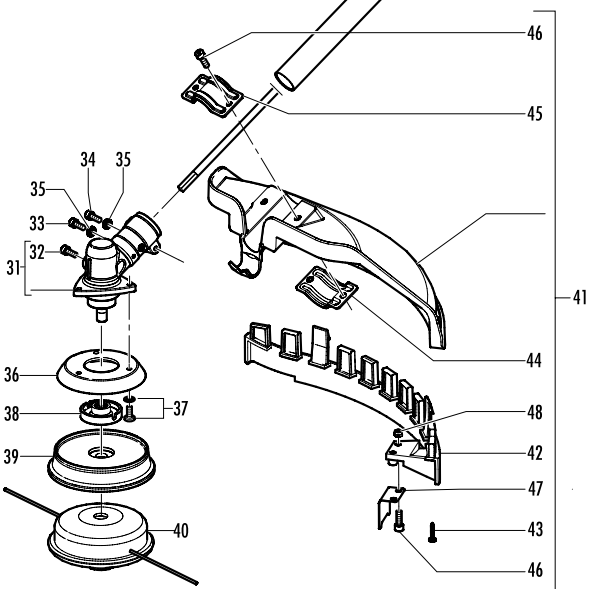

brand	PARTNER

date	FEB/04	SHEET 1/4

Model	Prefix
B 300B	01

Product number
953900512

FIGURE 1