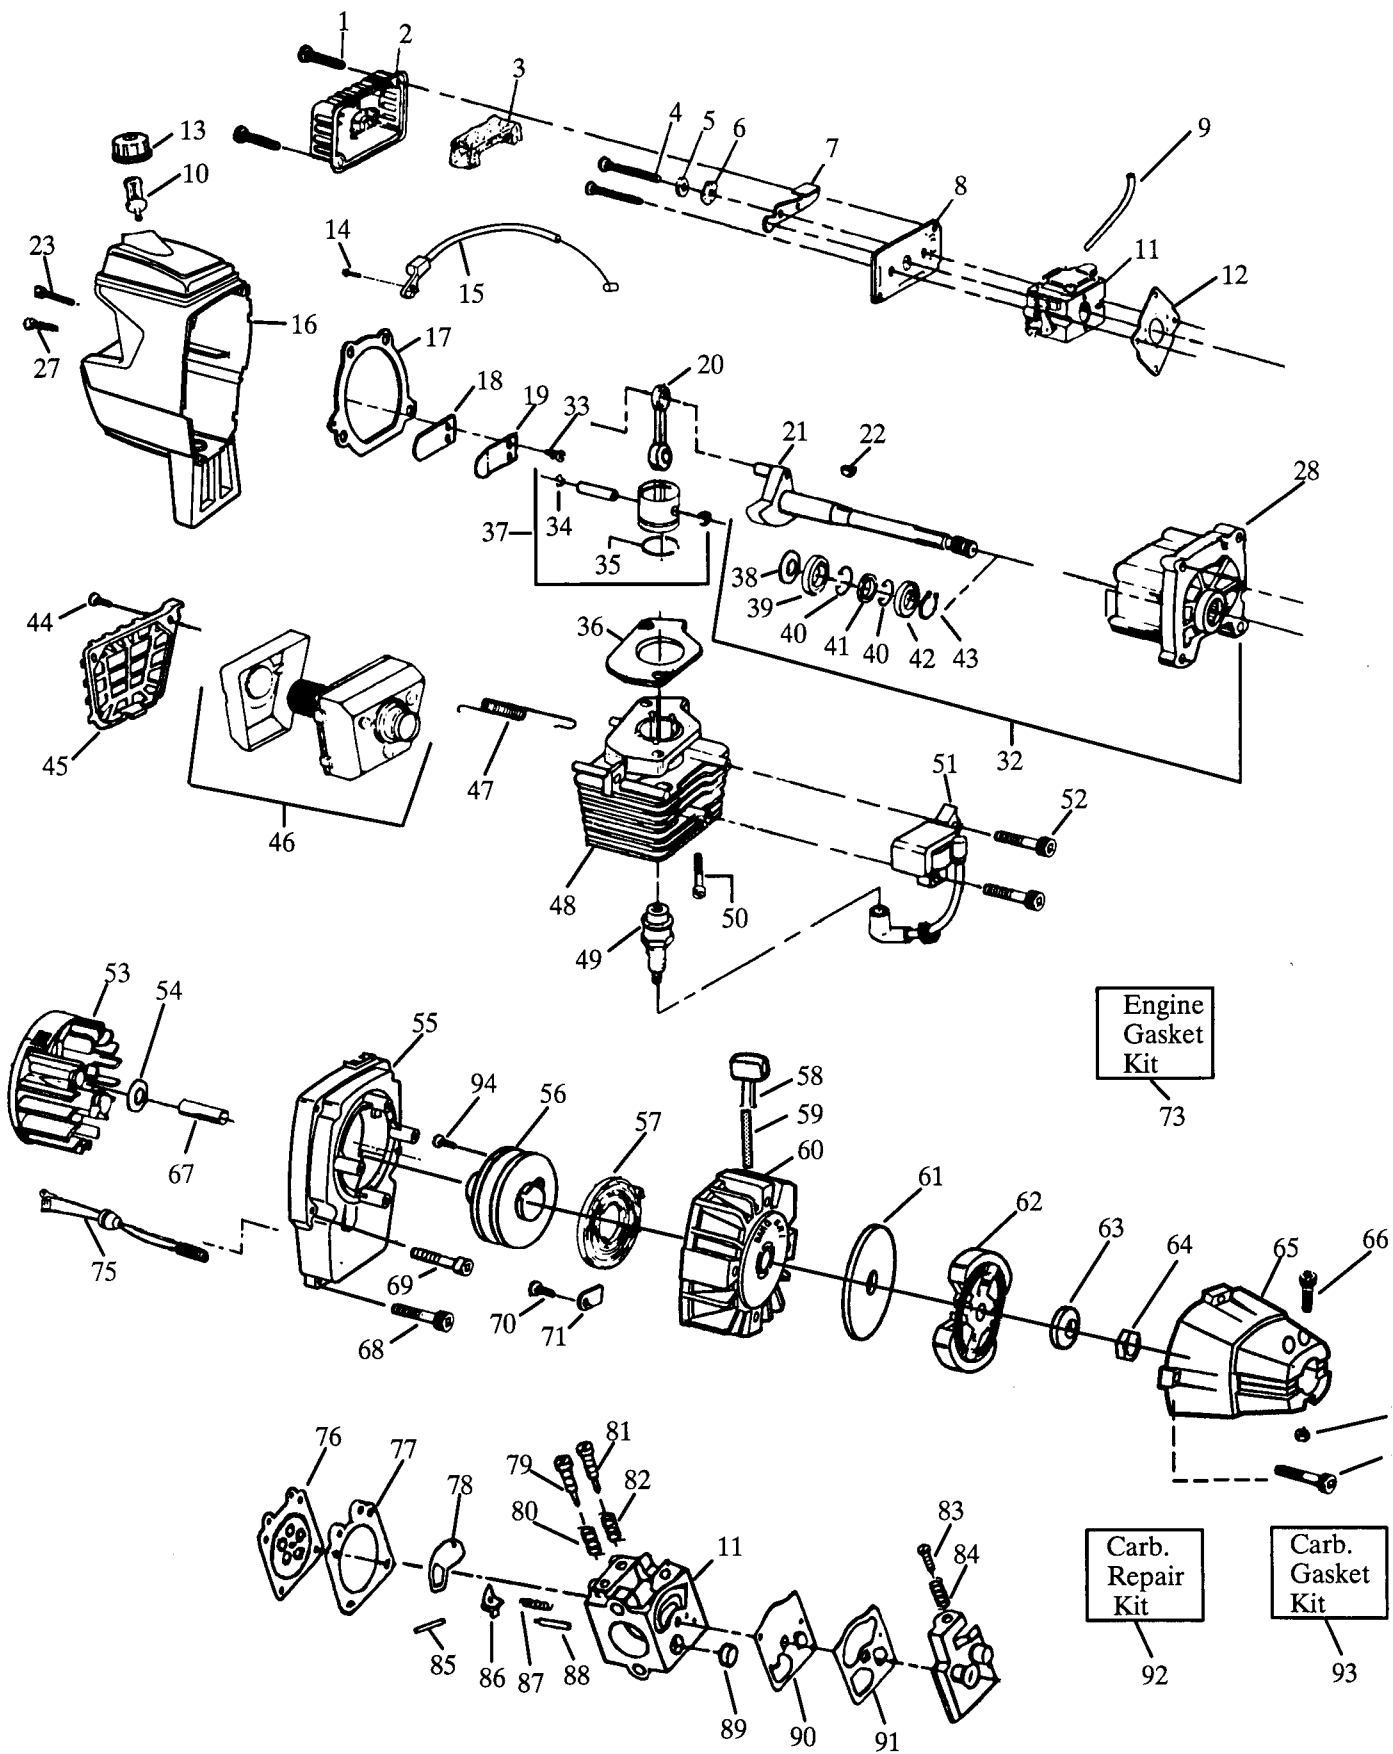

No.	Part no	Description	No.	Part no.	Description
1	530 01 57-73	Screw	51	530 03 91-34	Ignition Module Kit
2	530 02 75-29	Air Filter Cover	52	530 01 51-28	Screw
3	530 02 75-30	Air Filter	53	530 03 91-36	Flywhel Ass'y.
4	530 01 58-49	Screw	54	530 01 60-30	Washer
5	530 01 58-52	Spacer	55	530 02 93-89	Fan Housing
6	530 01 52-54	Wave Washer	56	530 06 92-91	Starter Pulley
7	530 02 75-26	Choke Shutter	57	530 02 93-95	Starter Spring
8	530 02 75-27	Air Filter Plate	58	530 02 75-69	Starter Handle
9	530 06 92-47	Fuel Line Kit	59	530 06 92-32	Rope Kit
10	530 01 43-62	Fuel Pick-up Ass'y.	60	530 01 41-80	Pulley Housing Ass'y.
N 11	530 03 53-48	Carburetor (WT-300)	61	530 09 41-89	Clutch Washer
12	530 01 91-56	+ Carburetor Gasket	62	530 06 92-54	Clutch
13	530 01 43-47	Fuel Cap Ass'y.	63	530 01 57-96	Washer
14	530 01 57-75	Screw	64	530 00 17-33	Nut
N 15	530 04 70-40	Throttle Cable Ass'y.	65	530 01 42-11	Clutch Housing
16	530 02 95-51	Shroud & Tank Ass'y.	66	530 01 57-67	Screw
17	530 01 91-54	+ Gasket	67	530 02 75-11	Spacer
18	530 02 75-93	Reed	68	530 01 57-70	Screw
19	530 02 75-94	Reed Stop	69	530 01 57-69	Screw
20	530 01 09-60	Connecting Rod Ass'y. (Incl. Bearings)	70	530 01 54-96	Screw
21	530 01 09-34	Crankshaft Ass'y.	71	530 02 75-23	Pulley Retainer
22	530 01 51-26	Flywheel Key	72	530 01 57-68	Locknut
23	530 01 58-10	Screw	73	530 06 92-76	Engine Gasket Kit (+ Indicates Contents)
27	530 01 57-71	Screw	N 75	530 04 71-45	Lead Wire/Grommet
28	530 01 40-16	Crankcase Ass'y. (Incl. 39-42)	76	530 03 50-14	* + Metering Diaphragm
32	530 01 40-15	Crankcase & Crankshaft Ass'y. (21-28, 38 & 43)	77	530 03 51-51	* + Metering Diaphragm Gasket
33	530 01 52-41	Screw	78	530 03 51-47	* + Circuit Plate Gasket
34	530 01 51-62	Piston Pin Retainer	79	530 03 51-42	Hi Speed Needle
35	530 02 58-75	Piston Ring	80	505 31 67-21	Hi Speed Needle Spring
36	530 01 91-78	+ Cylinder Gasket	81	530 03 51-41	Idle Needle
37	530 06 92-77	Piston Kit (Incl. 34, 35 & pin)	82	501 46 73-01	Idle Needle Spring
38	530 01 57-88	Spacer	83	530 03 52-03	Idle Needle Screw
39	530 03 21-03	inner Bearing	84	530 03 52-08	Idle Speed Spring
40	530 01 57-87	Retaining Ring	85	505 52 01-25	+ Metering Lever Pin
41	530 01 91-58	Crankshaft Seal	86	505 52 01-27	+ Metering Lever
42	530 03 21-02	Outer Bearing	87	530 03 51-88	+ Metering Lever Spring
43	530 01 57-89	Crankshaft Retaining Ring	88	503 11 70-01	+ Inlet Needle Valve
44	530 01 57-17	Screw	89	530 03 51-78	+ Inlet Screen
45	530 02 77-81	Muffler Guard	90	530 03 51-66	* + Pump Diaphragm
46	530 06 92-57	Muffler Kit	91	504 13 09-06	* + Pump Gasket
47	530 03 64-09	Muffler Spring	92	505 52 01-30	Carb. Kwik Repair Kit (+ Indicates Contents)
48	530 01 22-38	Cylinder	93	530 03 51-85	Carb. Gasket/Diaphragm Kit (* Indicates Contents)
49	530 03 00-58	Spark Plug	94	530 01 58-23	Screw (Incl. in Starter Pulley Kit)
50	530 01 52-39	Screw			

+ = Engine Gasket Kit Contents

N = NEW PARTS