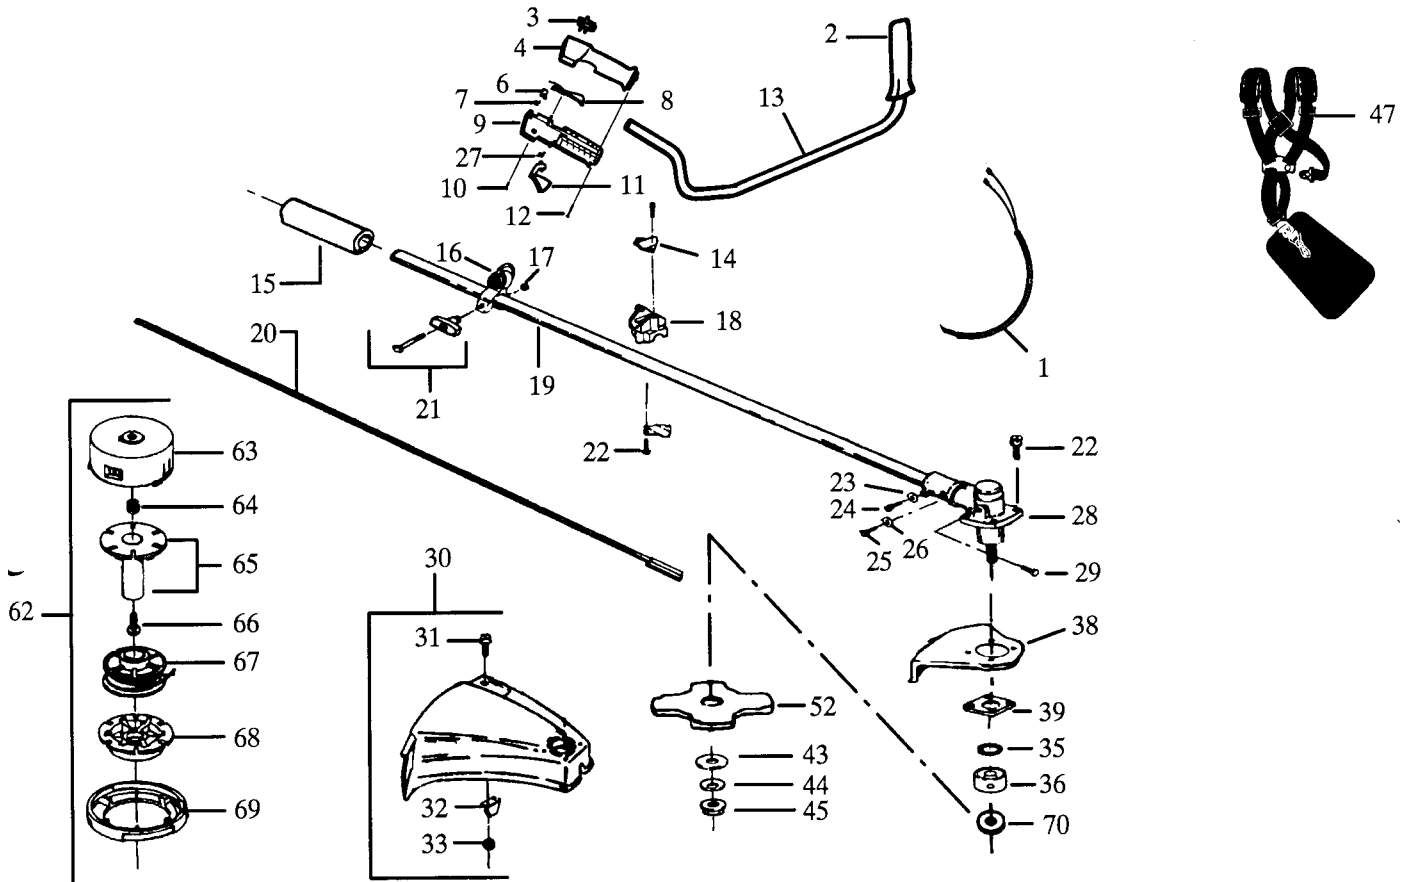

## SPAREPARTS

107 26 22-62

No.	Part no	Description	No.	Part no.	Description
N 1	530 04 71-44	Wire Harness Ass'y.	27	502 19 93-01	Trigger Spring
2	530 03 64-05	Grip	28	530 09 45-68	Gear Box Ass'y.
3	503 09 83-02	Rocker Switch	29	530 09 46-16	Screw
4	502 20 85-02	Throttle Hsg.-Left	30	530 06 92-56	Shield Kit
6	502 20 96-02	Throttle Lock	31	530 01 50-37	Screw
7	502 20 97-01	Spring	32	530 09 45-70	Line Limiter
8	502 19 94-03	Throttle Lockout	33	534 23 59-01	Locknut
9	502 20 86-02	Throttle Hsg.-Right	35	530 09 46-40	Seal
10	503 21 07-19	Screw	36	530 09 46-39	Dust Cup
11	502 19 92-03	Throttle Trigger	38	530 09 51-79	Shield
12	503 21 07-38	Screw	39	530 02 76-15	Shield Retention Plate
13	530 01 46-72	Handlebar	43	530 01 57-92	Washer
14	530 09 45-72	Handlebar Bracket	44	530 01 54-92	Washer
15	530 02 77-06	Drive Shaft Pad	45	530 01 57-93	Nut
16	530 09 46-86	Clamp Harness Ass'y.	46	530 03 01-02	Shaft Lubrication
17	530 01 51-97	Nut	47	502 21 17-03	Shoulder Strap
18	530 01 22-07	Handlebar Clamp	52	952 71 55-20	Weed Blade
19	530 09 48-70	Drive Shaft Housing	62	952 71 55-45	Cutting Head Ass'y.
20	530 09 45-66	Drive Shaft	63	530 09 45-62	Hub
21	530 06 92-52	"T" Handle Ass'y.	64	530 09 49-56	Spring
22	-	Screw	65	530 06 93-12	Locking Plate Kit
	530 01 57-91	Use w/metal shield	66	530 01 55-42	Screw
	530 09 22-43	Use w/plastic shield	67	952 71 55-10	Spool w/Line
23	530 01 53-28	Lockwasher	68	530 09 45-22	Release Button
24	530 09 46-12	Screw	69	530 09 45-21	Cover
25	530 00 17-11	Screw	70	530 09 45-71	Grass Washer
26	530 00 16-42	Lockwasher			

+ = Engine Gasket Kit Contents

N = NEW PARTS