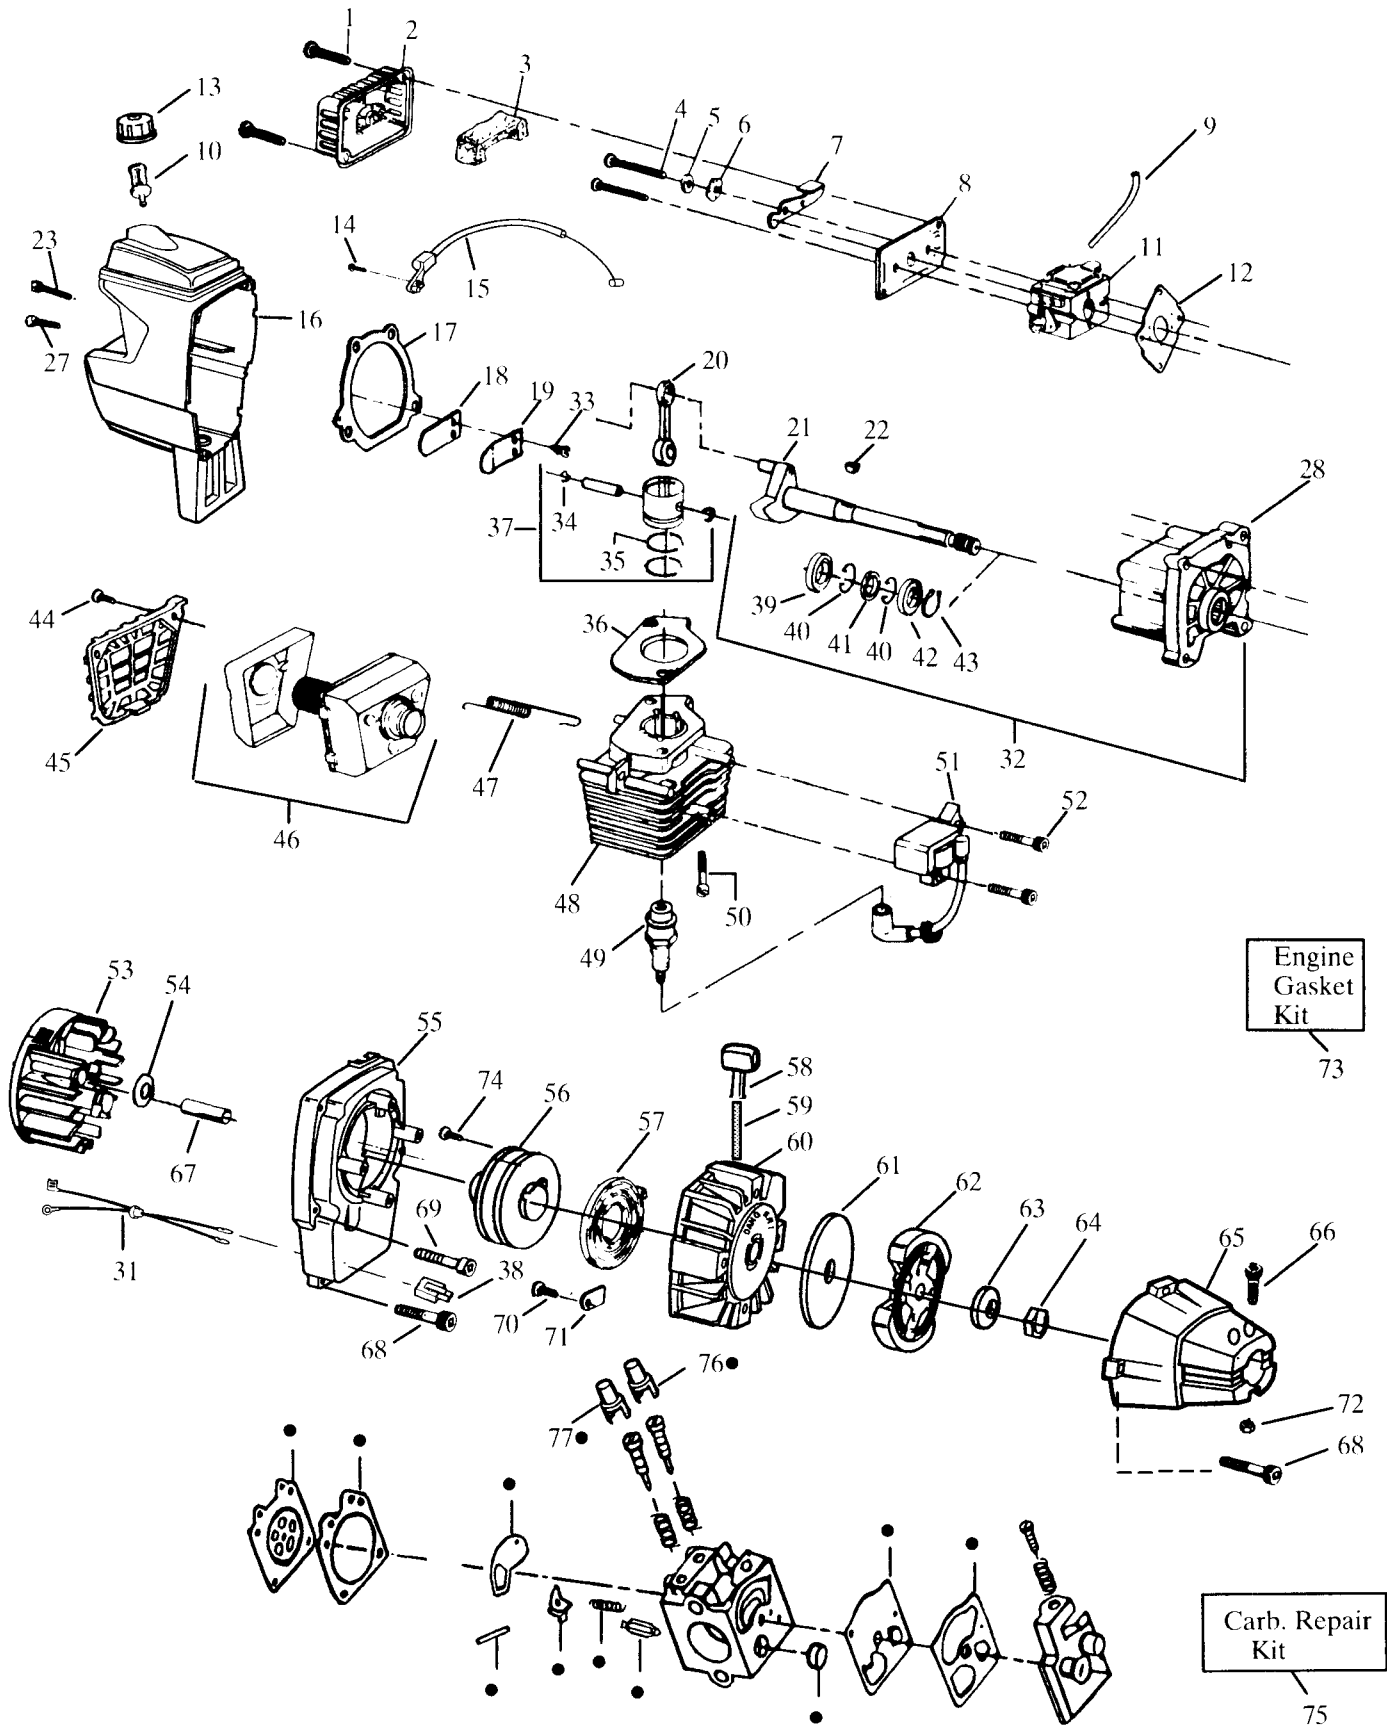

✓ = Part Change

† = Engine Gasket Kit Contents

Key No.	Part No.	Description	Key No.	Part No.	Description
1	530-015773	Screw	56	530-069291	Starter Pulley
2	530-027529	Air Filter Cover	57	530-029395	Starter Spring
3	530-027530	Air Filter	58	530-027569	Starter Handle
4	530-015849	Screw	59	530-069232	Rope Kit
5	530-015852	Spacer	60	530-014180	Pulley Housing Ass'y.
6	530-015254	Wave Washer	61	530-094189	Clutch Washer
7	530-027526	Choke Shutter	62	530-069254	Clutch Ass'y. Kit
8	530-027527	Air Filter Plate	63	530-015796	Washer
9	530-069571	Fuel Line Kit	64	530-001733	Nut
10	530-014362	Fuel Pick-up Ass'y.	65	530-014211	Clutch Housing
11	530-069641	Carburetor (WT-300A) Incl. Limiter Caps	66	530-015767	Screw
12	† 530-019156	Carburetor Gasket	67	530-027511	Spacer
13	530-014347	Fuel Cap Ass'y.	68	530-015770	Screw
14	530-015775	Screw	69	530-015769	Screw
15	530-038836	Throttle Cable Ass'y.	70	530-015496	Screw
16	530-047172	Shroud & Tank Ass'y.	71	530-027523	Retainer
17	† 530-019154	Crankcase/Shroud Gasket	72	530-015768	Locknut
18	530-027593	Reed	73	530-069276	Engine Gasket Kit († Indicates Contents)
19	530-027594	Reed Stop	74	530-016080	Screw (Incl. in Starter Pulley Kit)
20	530-010960	Connecting Rod Ass'y. (Incl. Bearings)	75	530-069623	Carb.Repair Kit (● Indicates Contents)
21	530-010934	Crankshaft Ass'y.	76	530-038317	Limiter Cap-Low
22	530-015126	Flywheel Key	77	530-038328	Limiter Cap-High
23	530-015772	Screw			
27	530-015771	Screw			
28	530-014016	Crankcase Ass'y. (Incl. #39-42)			
31	530-047145	Lead Wire/Grommet Ass'y.	Not Shown		
32	530-014015	Crankcase & Crankshaft Ass'y (#21, 28, 38 & 43)			
33	530-016064	Screw			
34	530-015162	Piston Pin Retainer		502-035404	Blade Transport Guard
35	530-025875	Piston Ring			
36	† 530-019178	Cylinder Gasket			
37	530-069275	Piston Kit (Incl. #34,35 & pin)			
38	530-038205	Connector			
39	530-032103	Inner Bearing			
40	530-015787	Retaining Ring			
41	530-019158	Crankshaft Seal			
42	530-032102	Outer Bearing			
43	530-015789	Crankshaft Retaining Ring			
44	530-015802	Screw			
45	530-027781	Muffler Guard			
46	530-069257	Muffler Kit			
47	530-036409	Muffler Attachment Spring			
48	530-069626	Cylinder			
49	530-030075	Spark Plug (RCJ-8Y)			
50	530-001624	Screw			
51	530-039134	Ignition Module Kit			
52	530-015128	Screw			
53	530-039189	Flywheel Ass'y.			
54	530-016030	Washer			
55	530-038010	Fan Housing			

↙ = Part Change

† = Engine Gasket Kit Contents