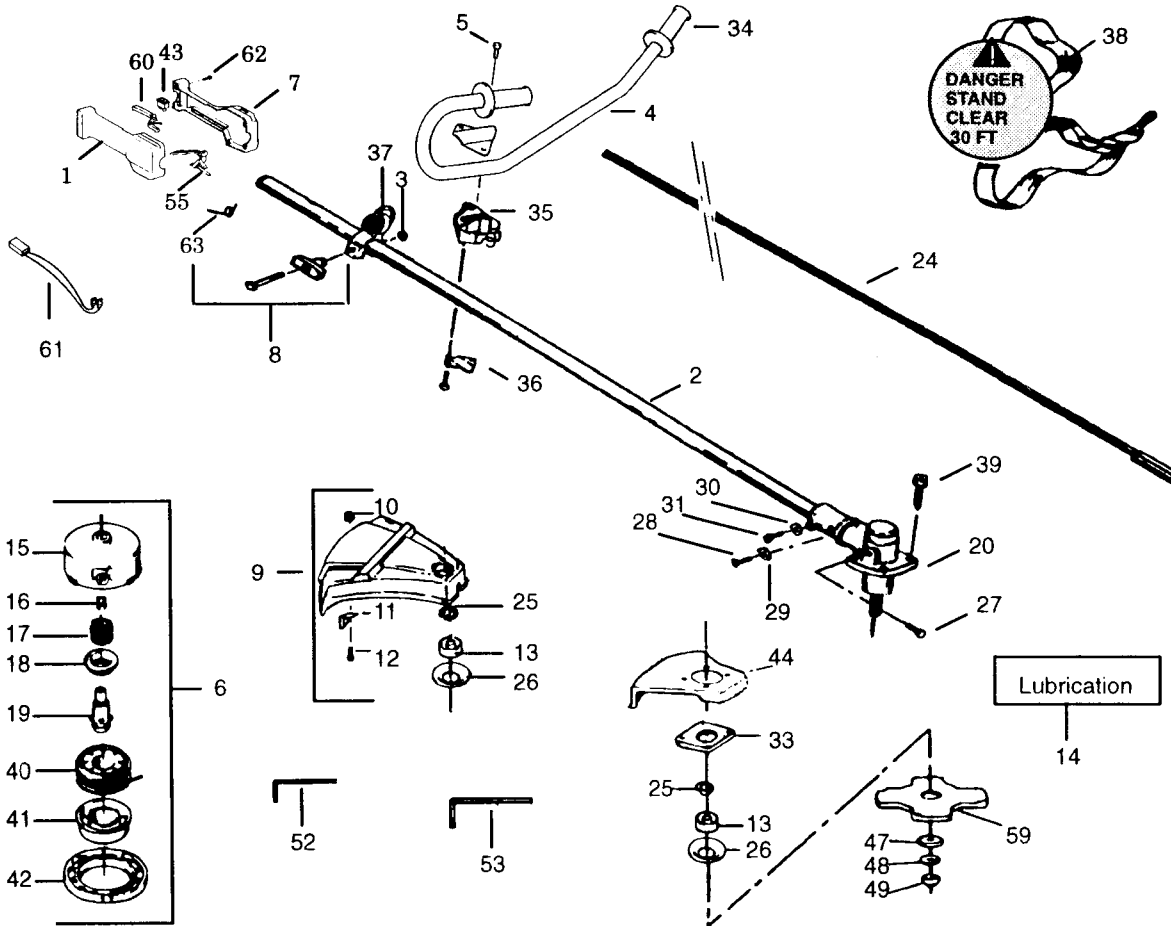

Prod.No: 952 71 53-44

SPAREPARTS

107 26 66-61

Key No.	Part No.	Description	Key No.	Part No.	Description
1	530-402025	Throttle Housing Right	31	530-001711	Screw-Gear Box
2	530-094838	Drive Shaft Housing	33	530-027615	Shield Retention Plate
3	530-015797	Nut-Shoulder Harn. Clamp	34	530-092086	Grip-Handlebar
4	530-047322	Handlebar	35	530-094572	Handlebar Bracket
5	530-016107	Screw-Clamp Handlebar	36	530-012207	Handlebar Clamp
6	952-715516	Cutting Head Ass'y.	37	530-094686	Clamp Harness Ass'y.
7	530-402026	Throttle Housing Left	38	530-092085	Shoulder Strap
8	530-069252	"T" Handle" Ass'y.	39	530-015791	Screw
9	530-069256	Shield Kit Ass'y. (Incl. #10,11 & 12)	40	952-715515	Spool w/Line
10	530-015037	Screw-Line Limiter	41	530-401183	Release Button
11	530-094570	Line Limiter	42	530-092133	Cover
12	534-235901	Locknut	43	530-037692	Switch
13	530-094639	Dust Cup	44	530-014210	Shield-Metal
14	952-715519	Shaft Lubrication	47	530-015792	Washer-Blade
15	530-093896	Hub Ass'y	48	530-015492	Washer Belleville-Blade
16	530-093898	Line Saver	49	530-015793	Nut-Blade
17	530-340007	Spring	52	530-031159	Hex Wrench (5/32)
18	530-092068	Cap-Spring	53	530-031098	Hex Wrench (3/16)
19	530-095121	Drive Gear	55	530-402027	Throttle Lever
20	530-094568	Gear Box Ass'y.	59	952-715565	Weed Blade
24	530-094585	Drive Shaft	60	530-402028	Throttle Lock
25	530-094640	Seal-Dust Cup	61	530-047307	Throttle Leadwire Ass'y
26	530-094571	Grass Washer	62	530-015886	Screw-Throttle Ass'y
27	530-094616	Screw-Grease Refill	63	530-027597	Spring
28	530-094612	Screw-Pinch Clamp			
29	530-015328	Lockwasher-Pinch Clamp			
30	530-001642	Lockwasher-Gear Box			