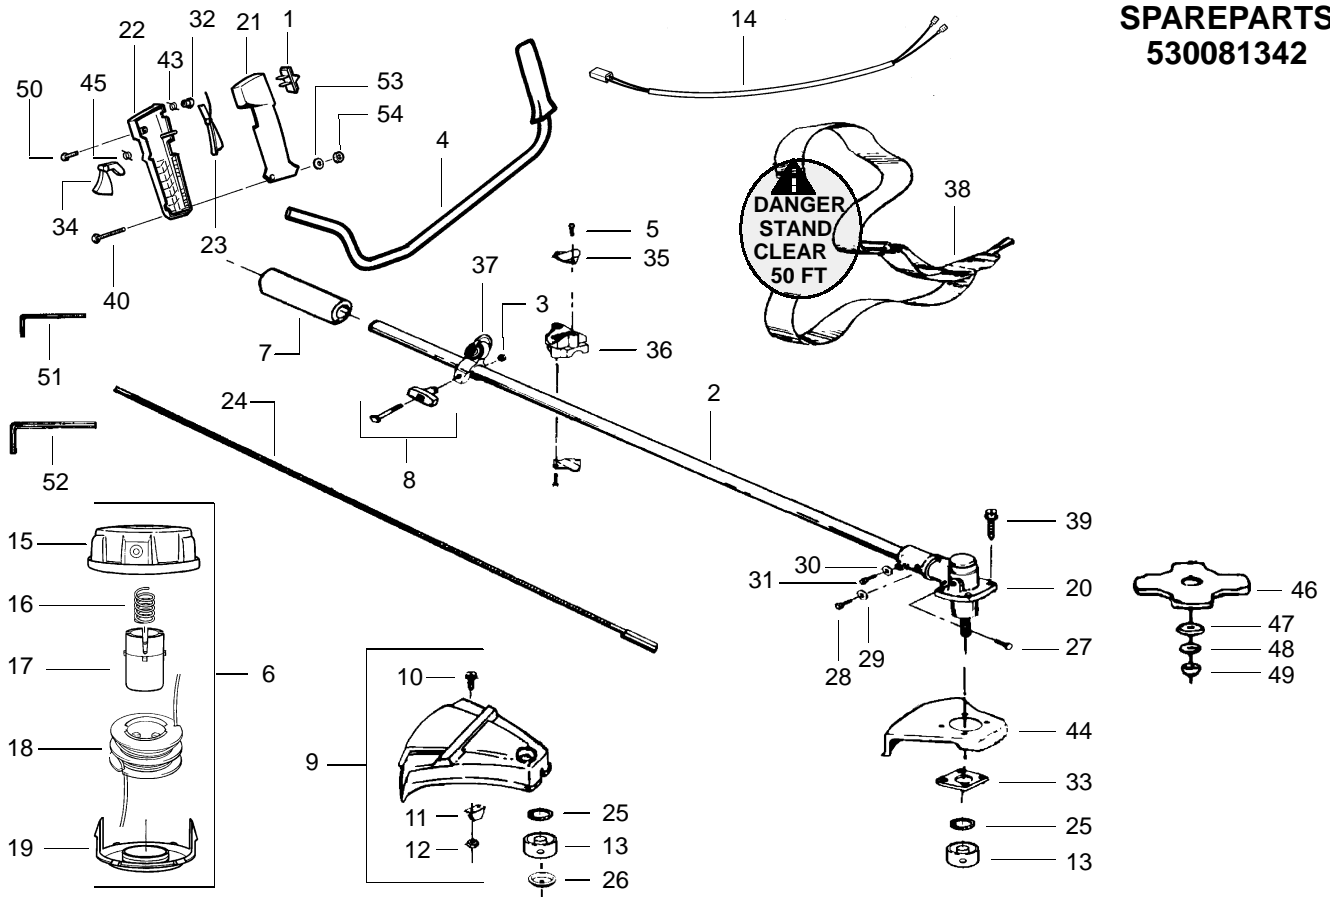

SPAREPARTS 530081342

Key No.	Part No.	Description	Key No.	Part No.	Description
1	503718201	Switch	30	530001642	Lockwasher
2	530094870	Driveshaft Housing Ass'y.	31	530001711	Screw
3	530015197	Nut	32	502209602	Throttle Lock
4	530047139	Handlebar Ass'y.	33	530027615	Shield Retention Plate
5	530015791	Screw	34	502199203	Throttle Trigger
6	952715569	Cutting Head Ass'y.	35	530094572	Handlebar Bracket
7	530027706	Drive Shaft Pad	36	530012207	Handlebar Clamp
8	530069252	"T" Handle" Ass'y.	37	530094686	Clamp Harness Ass'y.
9	530069256	Shield Kit (Incl. #10,11 & 12)	38	503736303	Harness
10	530015037	Screw	39	-	Screw
11	530094570	Line Limiter		530016107	Use w/Plastic Shield
12	534235901	Nut		530015791	Use w/Metal Shield
13	530094639	Dust Cup	40	530015933	Screw
14	530053255	Wire Harness Ass'y.	43	530403152	Spring Throttle Lock
15	530047378	Hub Ass'y.	44	530014210	Shield-Metal
16	530094830	Compression Spring	45	502199301	Trigger Spring
17	530094827	Release Button	46	952715565	Weed Blade
18	952715570	Spool w/Line	47	530015792	Washer-Flat
19	530094828	Cover	48	530016240	Washer Belleville
20	530094568	Gear Box Ass'y.	49	530015793	Nut-Flange
21	502208507	Throttle Hsg.- Left	50	503210719	Screw
22	502208607	Throttle Hsg.- Right	51	530031159	Hex Wrench (5/32)
23	502199403	Throttle Lockout	52	530031098	Hex Wrench (3/16)
24	530094566	Drive Shaft	53	530016285	Washer, Split Lock
25	530094640	Seal	54	530016284	Nut, Hex
26	530094571	Grass Washer		Not Shown	
27	530094616	Screw		-	Operator Manual
28	530094612	Screw		530083278	Scandinavia
29	530015328	Lockwasher		530083411	Europe

† = NEW PART NUMBER FOR THIS IPL