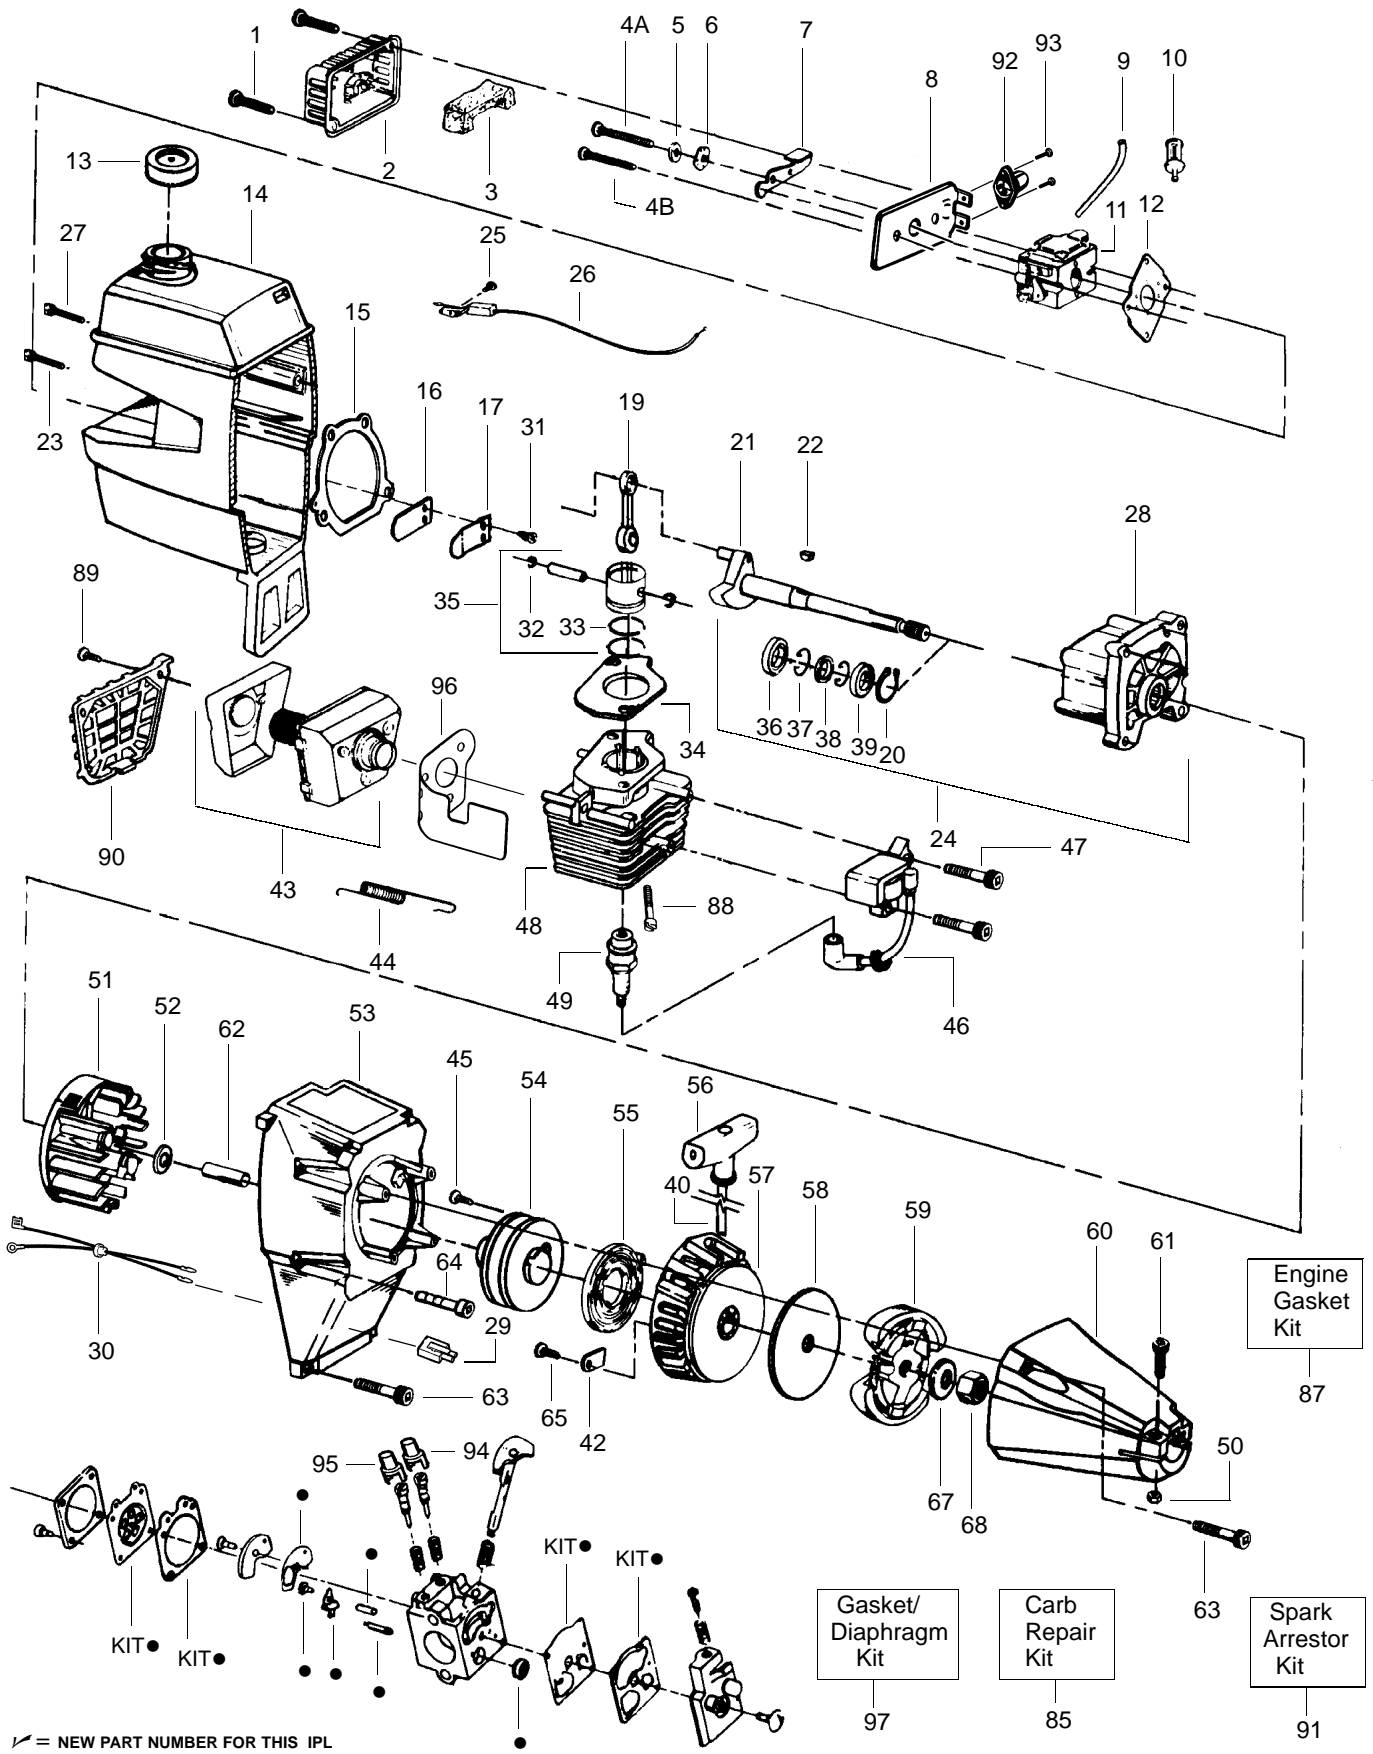

✓ = NEW PART NUMBER FOR THIS IPL

Key No.	Part No.	Description	Key No.	Part No.	Description
1	530015773	Screw	45	530016080	Screw
2	530027529	Air Filter Cover	46	530039134	Ignition Module
3	530027530	Air Filter	47	530015816	Screw
4	--	Screw	48	530069628	Cylinder Kit
	530015887	(4A)	49	530030058	Spark Plug (RCJ-8)
	530015849	(4B)	50	530015768	Locknut
5	530015852	Spacer Choke	51	530039189	Flywheel Ass'y.
6	530015254	Washer	52	530016030	Washer
7	530038915	Choke Shutter	53	530038010	Fan Housing
8	530037930	Air Filter Plate	54	530069291	Starter Pulley Kit
9	-	Fuel Line Kit			(Incl. #45)
	530069247	Fuel Line	55	530042085	Starter Spring
	530069571	Return Line	56	530027569	Starter Handle
10	530095646	Fuel Pick-up Ass'y.	57	530014180	Pulley Housing Ass'y.
11	† 530069641	Carburetor Kit (WT-300A)	58	530094189	Clutch Washer
		(Incls. Limiter Caps)	59	530069254	Clutch Ass'y. Kit
12	530019156	Carburetor Gasket	60	530014211	Clutch Housing Ass'y.
13	530014347	Fuel Cap Ass'y.	61	530015767	Screw
14	† 530047172	Shroud & Tank Ass'y.	62	530027511	Spacer-Flywheel
		(Incl. #9,10 & 13)	63	530015770	Screw
15	530019154	Crankcase/Shroud Gasket	64	530015769	Screw
16	530027593	Reed Valve	66	530015496	Screw
17	530027594	Reed Stop	67	530015796	Washer-Bevel
19	530010960	Connecting Rod Ass'y.	68	530001733	Nut
		(Incl. Bearings)	84	530038206	Connector-Female
20	530015789	Crankshaft Retaining Ring	85	530069829	Carburetor Repair Kit
21	530010934	Crankshaft Ass'y.			(● Indicates Contents)
		(Incl. #36)	87	530069276	Engine Gasket Kit
22	530015126	Flywheel Key			(† Indicates Contents)
23	530015771	Screw	88	530015239	Screw
24	530014015	Crankcase & Crankcase	89	530015802	Screw
		Ass'y.(Incl. #20,21 & 28)	90	530047541	Muffler Guard
25	530015775	Screw	91	952701612	Spark Arrestor Kit
26	530047040	Throttle Cable	92	530038874	Bulb Ass'y.-Air Purge
27	530015772	Screw	93	530016091	Screw
28	530014016	Crankcase Ass'y.	94	530038318	Limiter Cap-High Speed
		(Incl. #36-39)	95	530038317	Limiter Cap-Low Speed
29	530038205	Connector-Male	96	530053346	Heat Shield Air Dam
30	530047145	Lead Wire/Grommet Ass'y.	97	530069844	Gasket/Diaphragm Kit
31	530016064	Screw			(KIT= Indicates Contents)
32	530015162	Piston Pin Retainer			
33	† 530025875	Piston Ring			
34	530019178	Cylinder Gasket			
35	530069277	Piston Kit			
		(Incl. #32,33, & pin)			
36	530032103	Inner Bearing			
37	530015787	Retaining Ring-C'case			
38	530019158	Crankshaft Seal			
39	530032102	Bearing Outer			
40	530069232	Rope Kit			
42	530027523	Retainer			
43	530069310	Muffler Kit			
44	530036409	Muffler Spring			

† = NEW PART NUMBER FOR THIS IPL