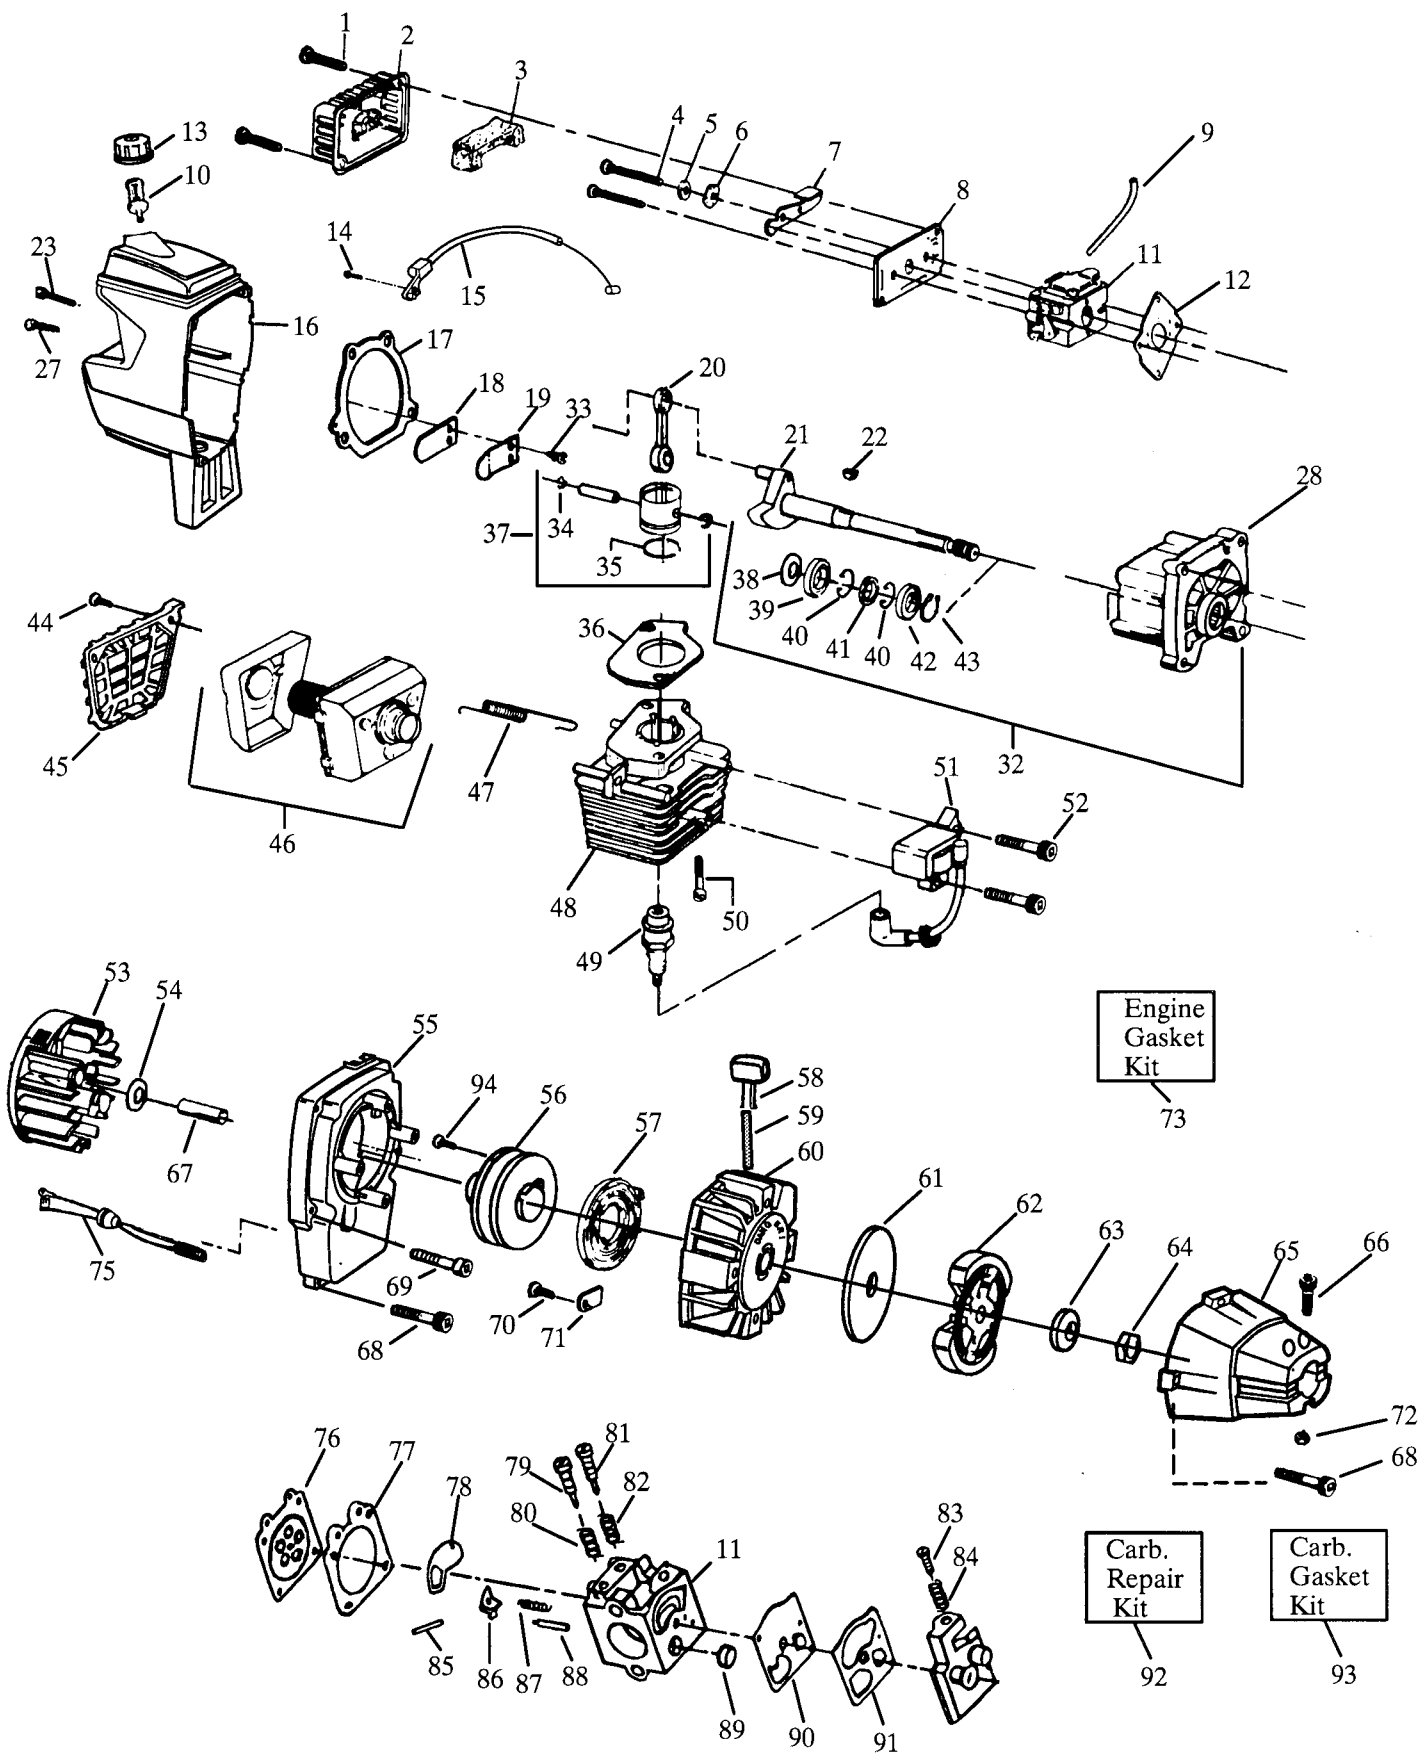

No.	Part no	Description	No.	Part no.	Description
1	530 01 57-73	Screw	51	530 03 91-34	Ignition Module Kit
2	530 02 75-29	Air Filter Cover	52	530 01 51-28	Screw
3	530 02 75-30	Air Filter	53	530 03 91-36	Flywheel Ass'y.
4	530 01 58-49	Screw	54	530 01 60-30	Washer
5	530 01 58-52	Spacer	55	530 02 93-89	Fan Housing
6	530 01 52-54	Wave Washer	56	530 06 92-91	Starter Pulley
7	530 02 75-26	Choke Shutter	57	530 02 93-95	Starter Spring
8	530 02 75-27	Air Filter Plate	58	530 02 75-69	Starter Handle
9	530 06 92-47	Fuel Line Kit	59	530 06 92-32	Rope Kit
10	530 01 43-62	Fuel Pick-up Ass'y.	60	530 01 41-80	Pulley Housing Ass'y.
N 11	530 03 53-48	Carburetor (WT-300)	61	530 09 41-89	Clutch Washer
12	530 01 91-56	+ Carburetor Gasket	62	530 06 92-54	Clutch
13	530 01 43-47	Fuel Cap Ass'y.	63	530 01 57-96	Washer
14	530 01 57-75	Screw	64	530 00 17-33	Nut
N 15	530 04 70-40	Throttle Cable Ass'y.	65	530 01 42-11	Clutch Housing
16	530 02 95-51	Shroud & Tank Ass'y.	66	530 01 57-67	Screw
17	530 01 91-54	+ Gasket	67	530 02 75-11	Spacer
18	530 02 75-93	Reed	68	530 01 57-70	Screw
19	530 02 75-94	Reed Stop	69	530 01 57-69	Screw
20	530 01 09-60	Connecting Rod Ass'y. (Incl. Bearings)	70	530 01 54-96	Screw
21	530 01 09-34	Crankshaft Ass'y.	71	530 02 75-23	Pulley Retainer
22	530 01 51-26	Flywheel Key	72	530 01 57-68	Locknut
23	530 01 58-10	Screw	73	530 06 92-76	Engine Gasket Kit (+ Indicates Contents)
27	530 01 57-71	Screw	N 75	530 04 71-45	Lead Wire/Grommet Ass'y.
28	530 01 40-16	Crankcase Ass'y. (Incl. 39-42)	76	530 03 50-14	* + Metering Diaphragm
32	530 01 40-15	Crankcase & Crankshaft Ass'y. (Incl. 21-28, 38 & 43)	77	530 03 51-51	* + Metering Diaphragm Gasket
33	530 01 52-41	Screw	78	530 03 51-47	* Circuit Plate Gasket
34	530 01 51-62	Piston Pin Retainer	79	530 03 51-42	Hi Speed Needle
35	530 02 58-75	Piston Ring	80	505 31 67-21	Hi Speed Needle Spring
36	530 01 91-78	+ Cylinder Gasket	81	530 03 51-41	Idle Needle
37	530 06 92-77	Piston Kit (Incl. 34,35 & pin)	82	501 46 73-01	Idle Needle Spring
38	530 01 57-88	Spacer	83	530 03 52-03	Idle Needle Screw
39	530 03 21-03	Inner Bearing	84	530 03 52-08	Idle Needle Spring
40	530 01 57-87	Retaining Ring	85	505 52 01-25	+ Metering Lever Pin
41	530 01 91-58	Crankshaft Seal	86	505 52 01-27	+ Metering Lever
42	530 03 21-02	Outer Bearing	87	530 03 51-88	+ Metering Lever Spring
43	530 01 57-89	Crankshaft Retaining Ring	88	503 11 70-01	+ Inlet Needle Valve
44	530 01 57-17	Screw	89	530 03 51-78	+ Inlet Screen
45	530 02 77-81	Muffler Guard	90	530 03 51-66	* + Pump Diaphragm
46	530 06 92-57	Muffler Kit	91	504 13 09-06	* + Pump Gasket
47	530 03 64-09	Muffler Spring	92	505 52 01-30	Carb. Kwik Repair Kit (+ Indicates Contents)
48	530 01 22-38	Cylinder	93	530 03 51-85	Carb. Gasket/Diaphragm Kit (* Indicates Contents)
49	530 03 00-58	Spark Plug	94	530 01 58-23	Screw (Incl. in Starter Pulley Kit)
50	530 01 52-39	Screw			

+ = Engine Gasket Kit Contents N = NEW PART