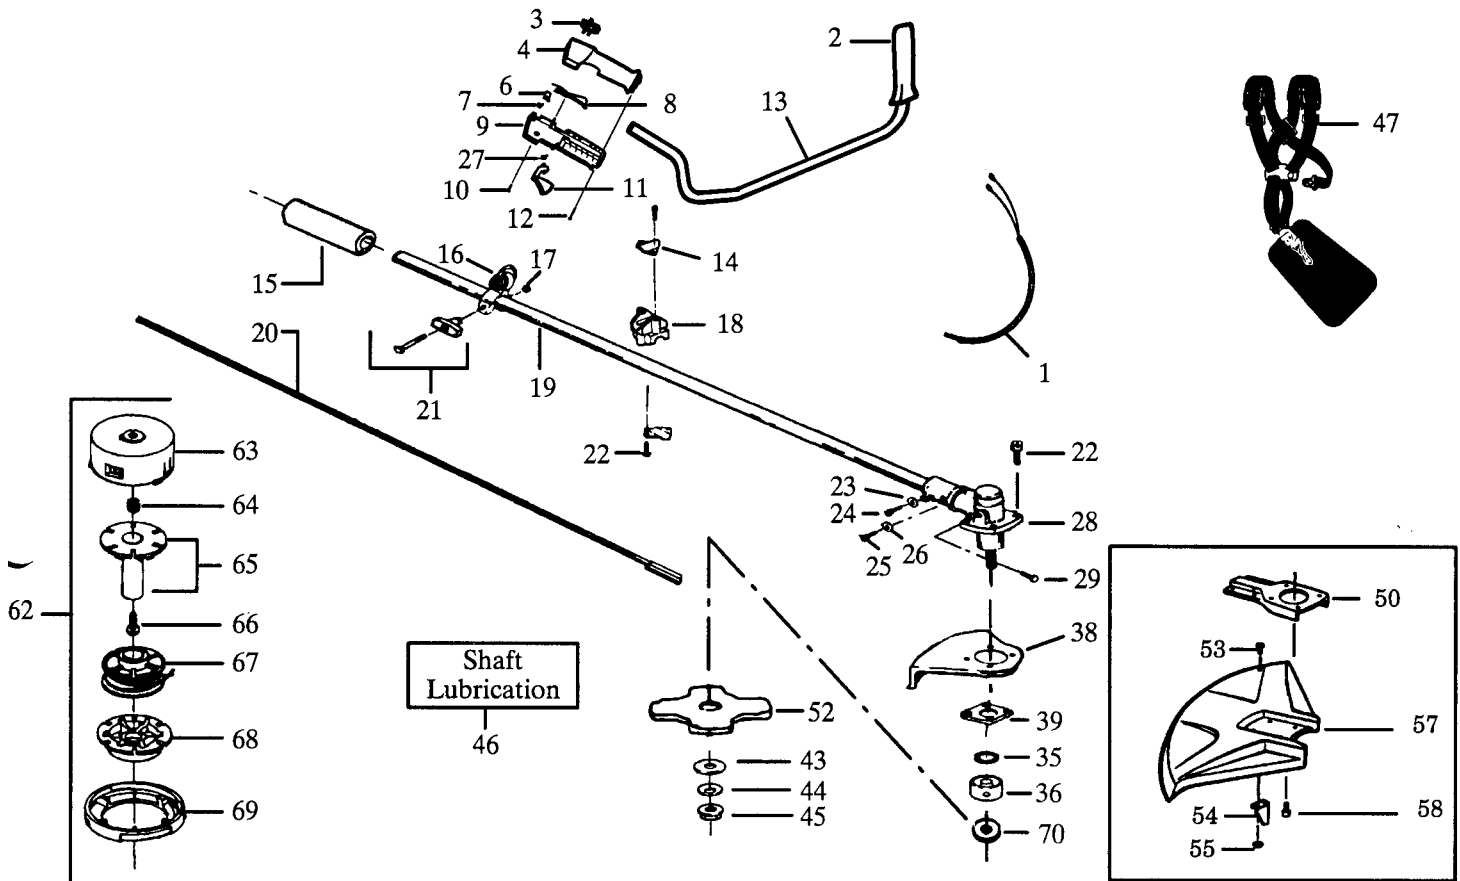

Prod. nr. Skand + Eur 952 71 52-51

SPAREPARTS

107 24 88-65

No.	Part no	Description	No.	Part no.	Description
N 1	530 04 71-44	Wire Harness Ass'y	29	530 09 46-16	Screw
2	530 03 64-05	Grip	35	530 09 46-40	Seal
3	503 09 83-02	Rocker Switch	36	530 09 46-39	Dust Cup
4	502 20 85-02	Throttle Hsg. - Left	38	530 01 42-10	Shield
6	502 20 96-02	Throttle Lock	39	530 02 78-15	Shield Retention Plate
7	502 20 97-01	Spring	43	530 01 57-92	Washer
8	502 19 94-03	Throttle Lockout	44	530 01 54-92	Washer
9	502 20 86-02	Throttle Hsg. - Right	45	530 01 57-93	Nut
10	503 21 07-19	Screw	46	530 03 01-02	Shaft Lubrication
11	502 19 92-03	Throttle Trigger	47	502 21 17-03	Shoulder Strap
12	530 21 07-38	Screw	50	530 02 95-77	Bracket
13	530 01 46-72	Handlebar	52	952 71 55-20	Weed Blade
14	530 09 45-72	Handlebar Bracket	53	530 01 57-08	Screw
15	530 03 67-42	Drive Shaft Pad	54	530 09 49-01	Line Limiter
16	530 09 46-86	Clamp Harness Ass'y.	55	530 01 57-68	Nut
17	530 01 51-97	Nut	57	530 09 49-18	Shield (lcl. 53-55)
18	530 01 22-07	Handlebar Clamp	58	530 09 46-12	Screw
19	530 09 48-70	Drive Shaft Housing	62	952 71 55-45	Cutting Head Ass'y.
20	530 09 45-66	Drive Shaft	63	530 09 45-62	Hub
21	530 06 92-52	"T" Handle Ass'y.	64	530 09 49-56	Spring
22	530 01 57-91	Screw	65	530 06 93-12	Locking Plate Kit
23	530 01 53-28	Lockwasher	66	530 01 55-42	Screw
24	530 09 46-12	Screw	67	952 71 55-10	Spool w/Line
25	530 00 17-11	Screw	68	530 09 45-22	Release Button
26	530 00 16-42	Lockwasher	69	530 09 45-21	Cover
27	502 19 93-01	Trigger Spring	70	530 09 45-71	Grass Washer
28	530 09 45-68	Gear Box Ass'y.			