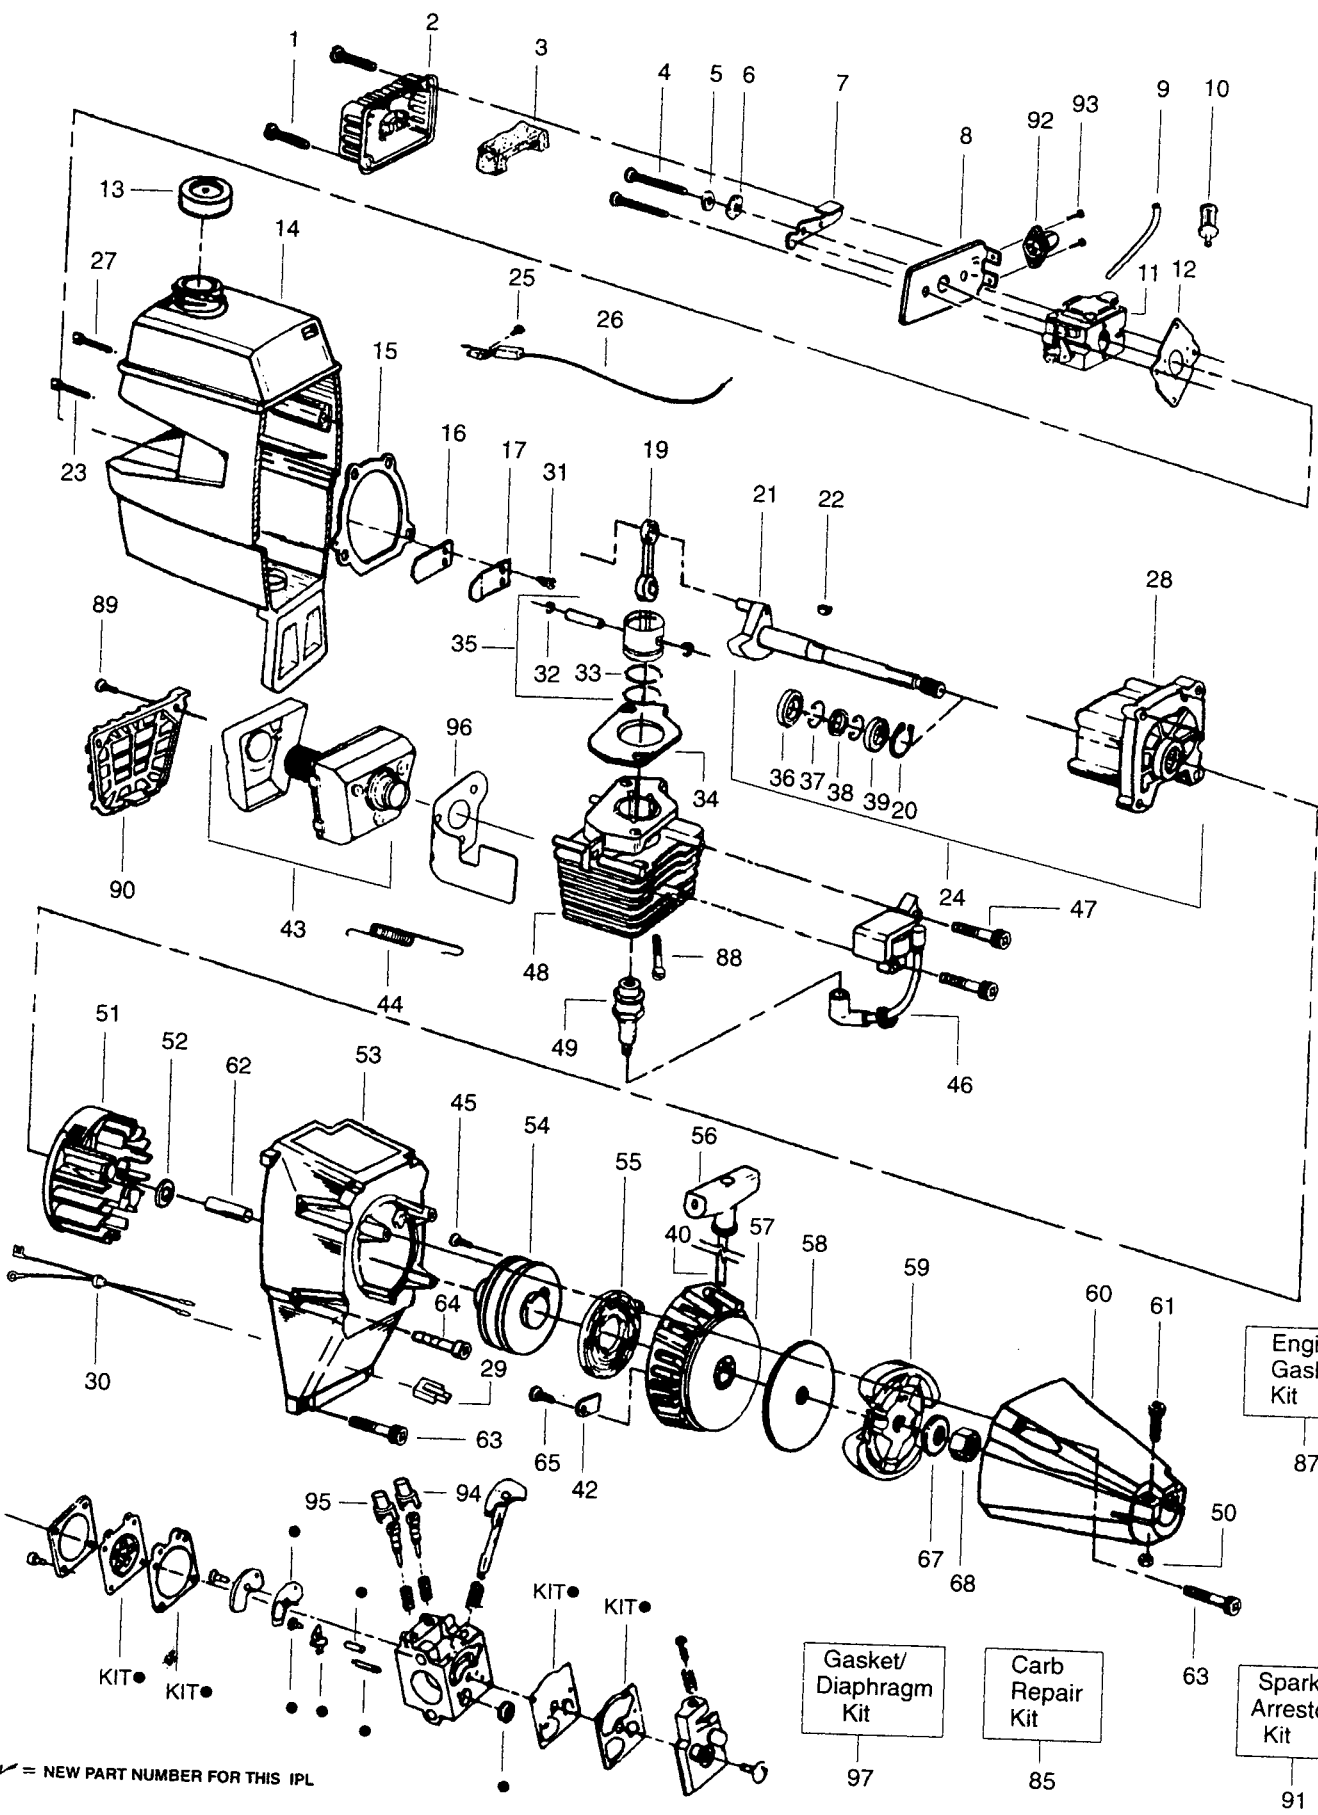

## SPAREPARTS 530081342

**⚠ WARNING**  
All repairs, adjustments and maintenance not described in the Operator's Manual must be performed by qualified service personnel.

Key No.	Part No.	Description	Key No.	Part No.	Description
1 ✓	503718201	Rocker Switch	30	530001642	Lockwasher
2	530094870	Drive Shaft Housing	31	530001711	Screw
3	530015197	Nut	32	502209602	Throttle Lock
4	530047139	Handlebar	33	530027615	Shield Retention Plate
5	530015791	Screw	34	502199203	Throttle Trigger
6	952715569	Cutting Head Ass'y.	35	530094572	Handlebar Bracket
7	530027706	Drive Shaft Pad	36	530012207	Handlebar Clamp
8	530069252	"T" Handle Ass'y.	37	530094686	Clamp Harness Ass'y.
9	530069256	Shield Kit Ass'y. (Incl. #10,11 & 12)	38 ✓	503736303	Shoulder Strap
10	530015037	Screw-Line Limiter	39	-	Screw
11	530094570	Line Limiter		530016107	Use w/Plastic Shield
12	534235901	Locknut	40	530015791	Use w/Metal Shield
13	530094639	Dust Cup	43	503210738	Screw
14 ✓	530053255	Wire Harness Ass'y.	44	502209701	Spring-Trigger
15	530047378	Hub Ass'y	45	530014210	Shield-Metal
16	530094830	Compression Spring	46	502199301	Trigger Spring
17	530094827	Release Button	47	952715565	Weed Blade
18	952715570	Spool w/Line	48	530015792	Washer-Blade
19	530094828	Cover	49	530015492	Washer Bevel
20	530094568	Gear Box Ass'y.	50	530015793	Nut-Blade
21	502208502	Throttle Hsg.- Left	51	503210719	Screw
22	502208602	Throttle Hsg.- Right	52	530031159	Hex Wrench (5/32)
23	502199403	Throttle Lockout		530031098	Hex Wrench (3/16)
24	530094566	Drive Shaft		Not Shown	
25	530094640	Seal			
26	530094571	Grass Washer			
27	530094616	Screw			
28	530094612	Screw			
29	530015328	Lockwasher			
					Operator Manual
					Scandinavia
					Europe