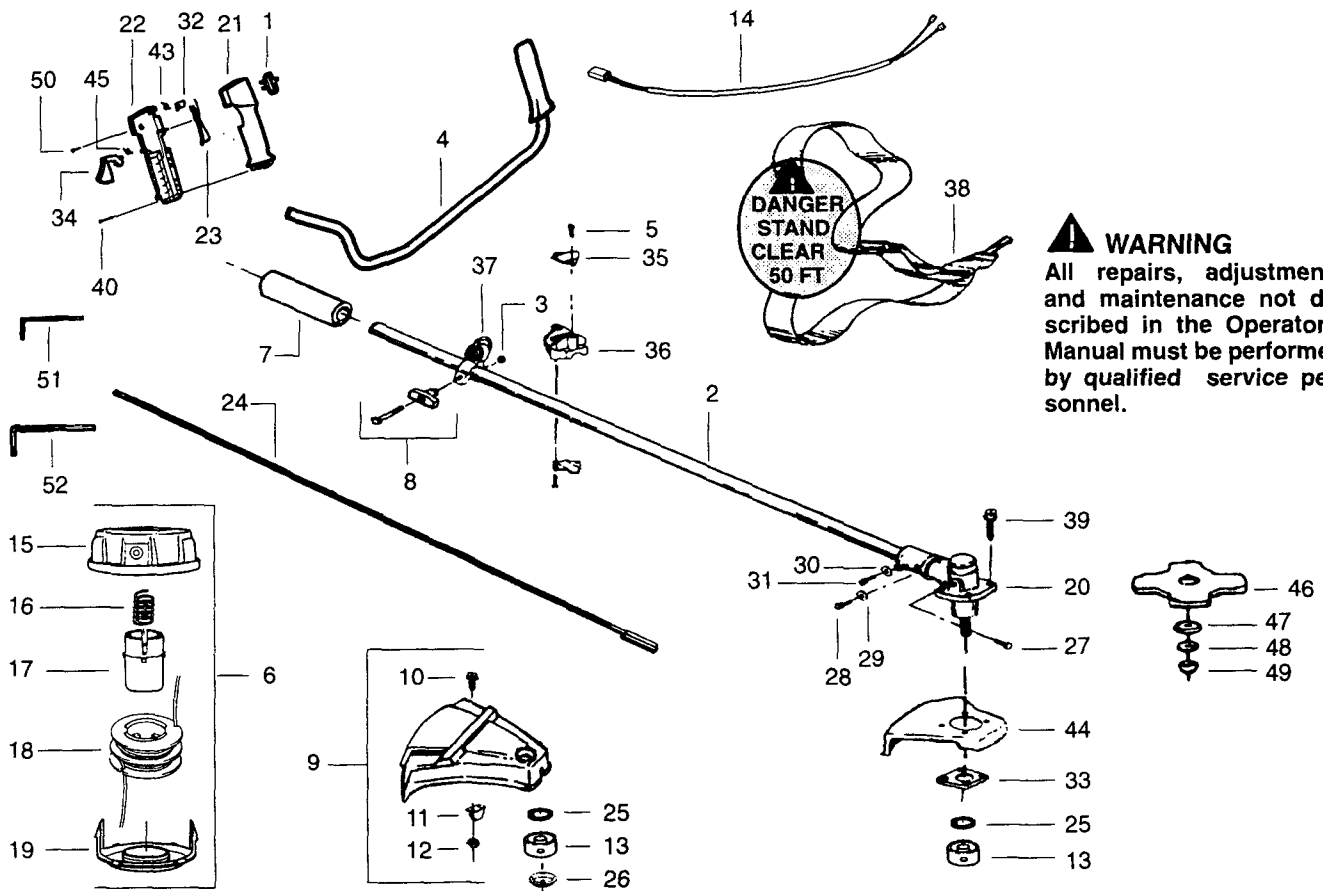

## SPAREPARTS 530081342

**⚠ WARNING**  
All repairs, adjustments and maintenance not described in the Operator's Manual must be performed by qualified service personnel.

Key No.	Part No.	Description	Key No.	Part No.	Description
1 ✓	503718201	Rocker Switch	30	530001642	Lockwasher
2	530094870	Drive Shaft Housing	31	530001711	Screw
3	530015197	Nut	32	502209602	Throttle Lock
4	530047139	Handlebar	33	530027615	Shield Retention Plate
5	530015791	Screw	34	502199203	Throttle Trigger
6	952715569	Cutting Head Ass'y.	35	530094572	Handlebar Bracket
7	530027706	Drive Shaft Pad	36	530012207	Handlebar Clamp
8	530069252	"T" Handle Ass'y.	37	530094686	Clamp Harness Ass'y.
9	530069256	Shield Kit Ass'y. (Incl. #10,11 & 12)	38 ✓	503736303	Shoulder Strap
10	530015037	Screw-Line Limiter	39	-	Screw
11	530094570	Line Limiter		530016107	Use w/Plastic Shield
12	534235901	Locknut	40	530015791	Use w/Metal Shield
13	530094639	Dust Cup	43	503210738	Screw
14 ✓	530053255	Wire Harness Ass'y.	44	502209701	Spring-Trigger
15	530047378	Hub Ass'y	45	530014210	Shield-Metal
16	530094830	Compression Spring	46	502199301	Trigger Spring
17	530094827	Release Button	47	952715565	Weed Blade
18	952715570	Spool w/Line	48	530015792	Washer-Blade
19	530094828	Cover	49	530015492	Washer Bevel
20	530094568	Gear Box Ass'y.	50	530015793	Nut-Blade
21	502208502	Throttle Hsg.- Left	51	503210719	Screw
22	502208602	Throttle Hsg.- Right	52	530031159	Hex Wrench (5/32)
23	502199403	Throttle Lockout		530031098	Hex Wrench (3/16)
24	530094566	Drive Shaft		Not Shown	
25	530094640	Seal			
26	530094571	Grass Washer			
27	530094616	Screw			
28	530094612	Screw			
29	530015328	Lockwasher			
					Operator Manual
					Scandinavia
					Europe