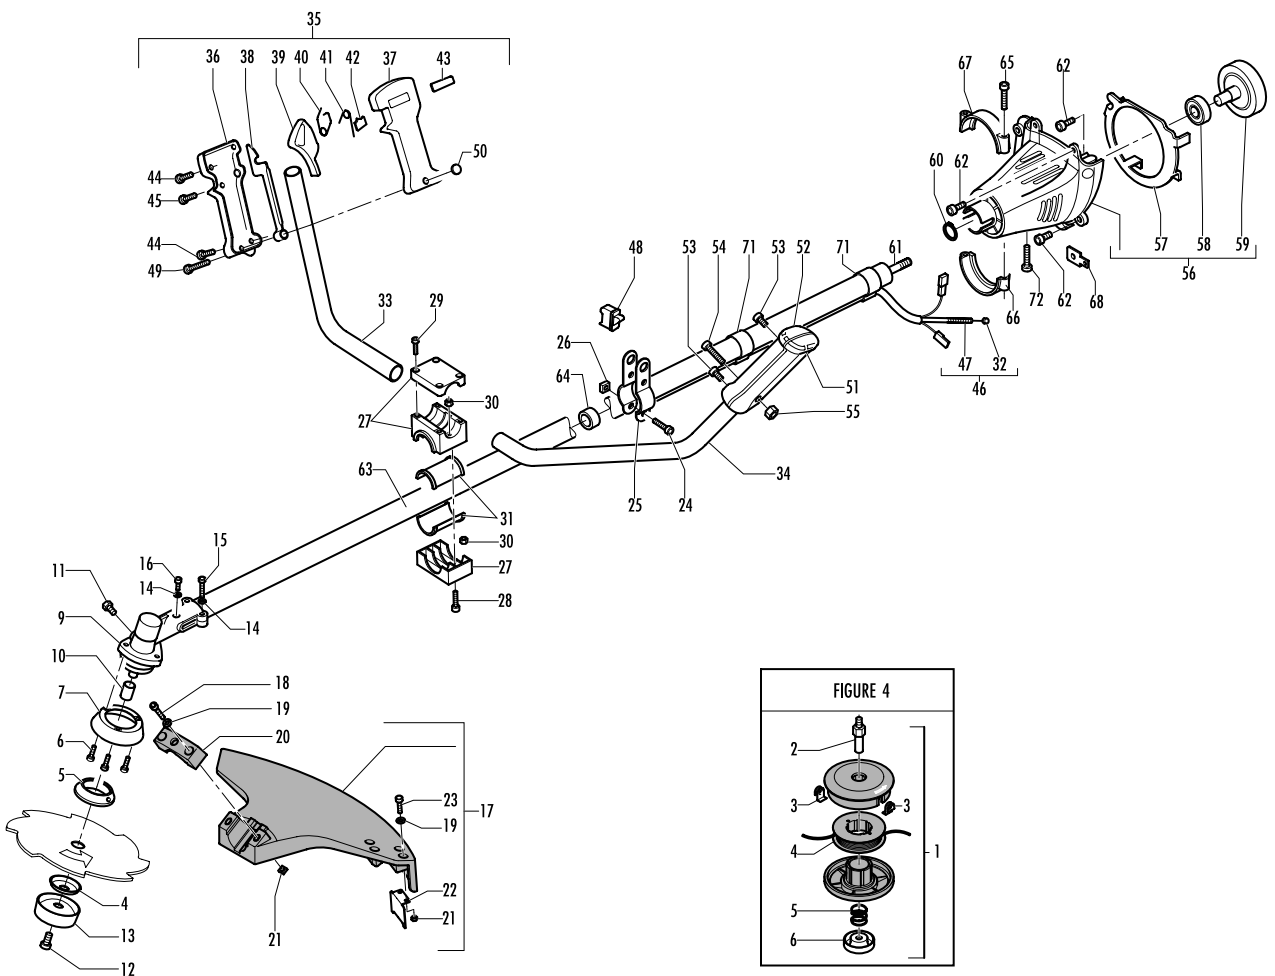

brand	PARTNER

date	SEPT/03	SHEET 3/4

Model	Prefix
B 341	03

Product number
953900308

FIGURE 2