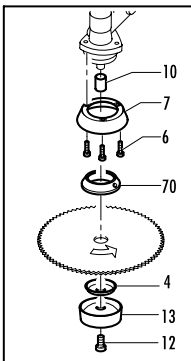

brand	PARTNER

date	SEPT/03	SHEET 3/4

Model	Prefix
B 341	03

Product number
953900308

FIGURE 2