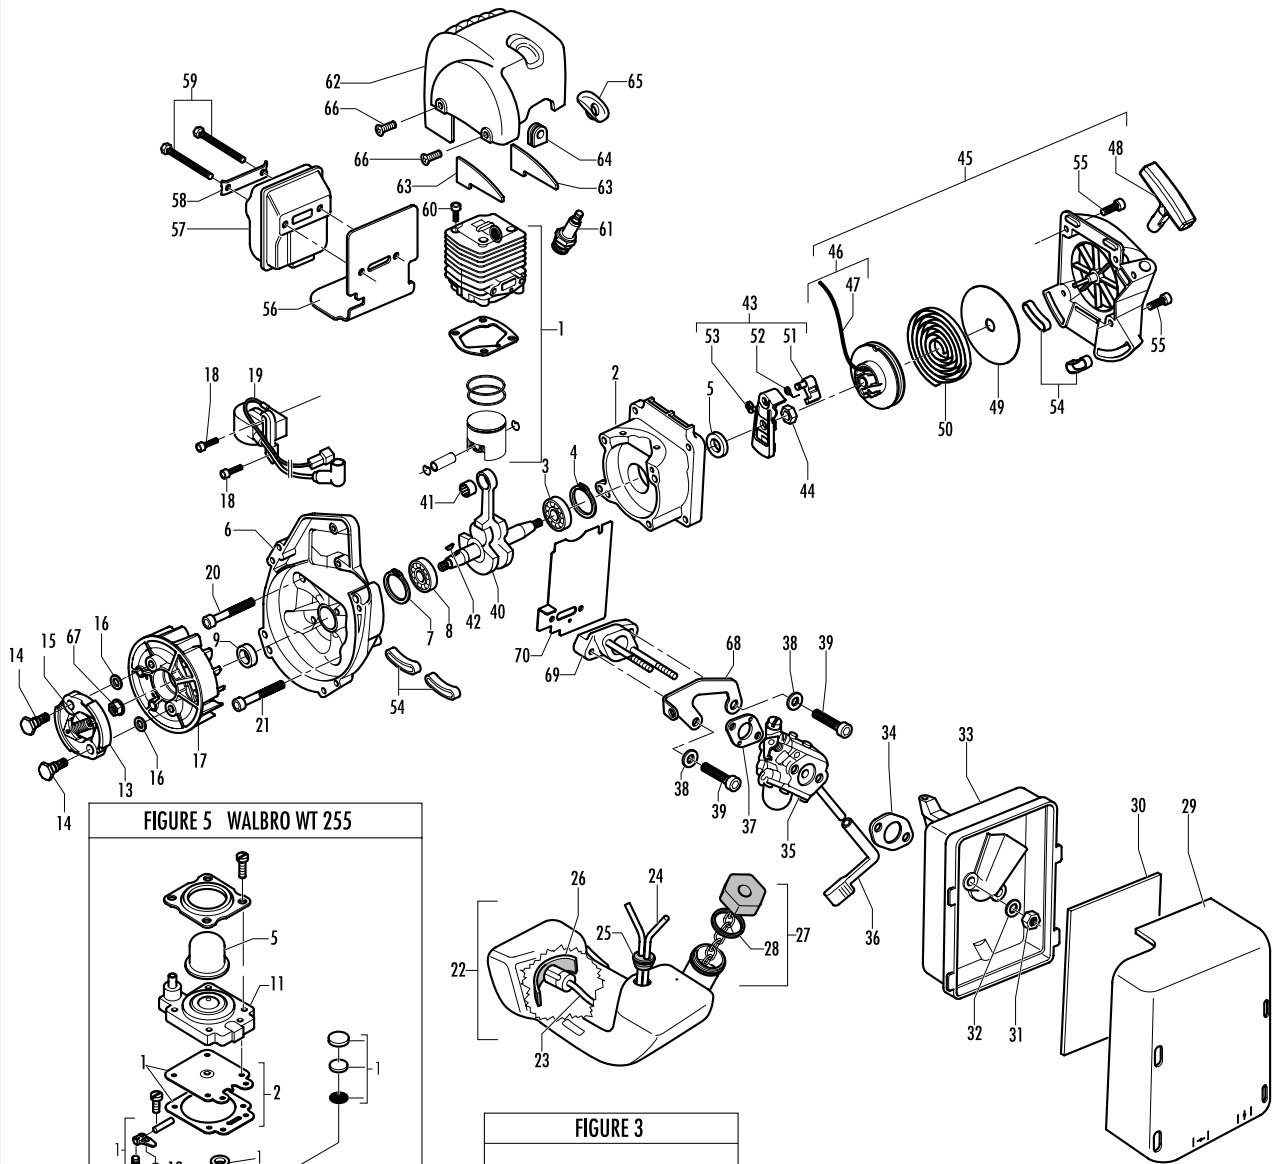

brand	PARTNER

date	SEPT/03	SHEET 1/4

Model	Prefix
B 341	03

Product number
953900308

FIGURE 1