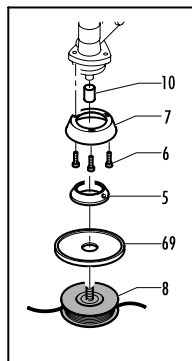

brand	PARTNER

date	SEPT/03	SHEET 3/4

Model	Prefix
B 341	03

Product number
953900308

FIGURE 2