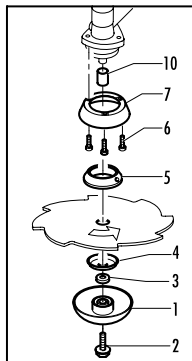

brand	PARTNER

date	SEPT/03	SHEET 3/4

Model	Prefix
B 341	03

Product number
953900308

FIGURE 2