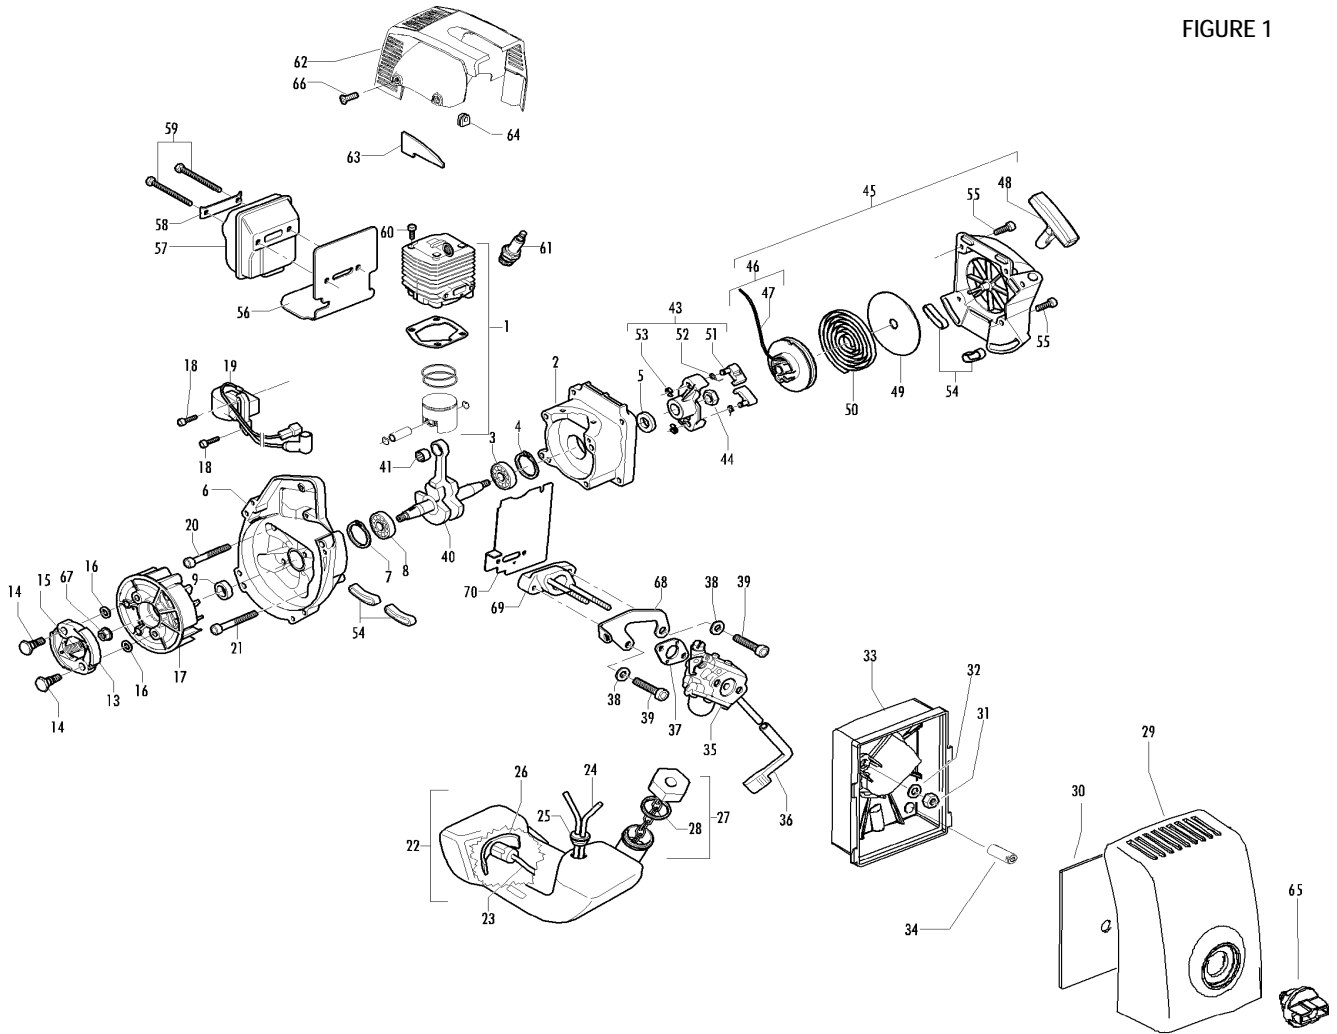

FIGURE 1

FIGURE 3

FIGURE 4

FIGURE 2

Item	P/N McC	P/N ELX	Qty	DESCRIPTION
FIGURE 1				
1	FIGURE 2			
2	247936	538247936	1	crankcase kit (starter)
3	• 235900	538235900	1	ball bearing 6002(15/32/9)
4	• 235899	538235899	1	seeger
C 5	• 228872	538228872	1	seal 13-32-5 (S7)
6	247935	538247935	1	crankcase kit (Flywheel)
7	• 235899	538235899	1	seeger ring
8	• 235900	538235900	1	ball bearing 6002(15/32/9)
C 9	• 228872	538228872	1	seal 13-32-5 (S7)
B 13	247937	538247937	1	clutch assy
14	• 241269	538241269	2	pin
C 15	• 241270	538241270	1	clutch spring
16	• 236956	538236956	2	washer
17	242673	538242673	1	flywheel
18	235806	538235806	2	screw M5x20
C 19	241298	538241298	1	ignition coil
20	235808	538235808	2	screw M5x50
21	235804	538235804	2	screw M5x30
C 22	241541	538241541	1	tank mix assy
B 23	• 229809	538229809	1	hose fuel mm245
B 24	• 229743	538229743	1	hose fuel 150mm
C 25	• 235675	538235675	1	fuel tank grommet
A 26	240452	538240452	1	pick up fuel
B 27	236563	538236563	1	fuel cap ass'y
A 28	• 236564	538236564	1	cap gasket
29	243743	538243743	1	air filter cover
B 30	243764	538243764	1	air filter
31	235642	538235642	1	nut M5
32	235248	538235348	1	washer
33	249579	538049579	1	air filter box
A 34	227143	538227143	1	spacer
C 35	FIGURES 3,4			
36	227255	538227255	1	choke knob
A 37	227692	538227692	1	gasket
38	235248	538235248	2	washer
39	235803	538235803	2	screw M5x25
40	241266	538241266	1	crankshaft assy
C 41	• 235742	538235742	1	needle bearing Ø 9x14x12
43	242800	538242800	1	starter pawl ass'y
44	235218	538235218	1	nut M8
C 45	242808	538242808	1	starter assy
B 46	• 249163	538249163	1	pulley/rope
A 47	• 227703	538227703	1	rope
48	• 240884	538240884	1	starter handle
49	• 227467	538227467	1	spring shield
B 50	• 227300	538227300	1	rewind spring
B 51	• 241781	538241781	2	pawl
52	• 241782	538241782	2	spring shield
B 53	• 111088	538111088	2	snap ring
54	241248	538241248	4	fuel tank grommet
55	236527	538236527	4	screw M6x16
C 56	241280	538241280	1	muffler gasket
C 57	241432	538241432	1	muffler assy
58	• 227236	538227236	1	clamp
59	• 227274	538227274	2	screw M5x60