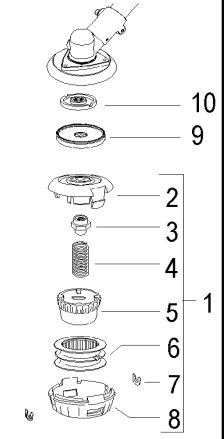

FIGURE 1

FIGURE 2

FIGURE 3

Item	P/N McC	P/N ELX	Qty	DESCRIPTION
FIGURE 1				
1	243564	538243564	1	trigger box assy
2	• 240091	538240091	1	throttle trigger spring
3	• 241296	538241296	1	throttle trigger
4	• 229973	538229973	1	throttle advance spring
5	• 227065	538227065	1	benzig
6	• 229823	538229823	1	throttle advance pin
7	• 240833	538240833	4	screw 3x20, self threading
8	• 240618	538240618	2	screw 3x16, self threading
9	• 246955	538246955	1	handle kit
10	•• 229819	538229819	1	safety lever
11	• 229824	538229824	1	throttle advance slide
12	• 243567	538243567	1	wires assy
13	•• 236394	538236394	1	switch
14	•• 243570	538243570	1	throttle cable
15	• 235912	538235912	1	nut M6
18	236981	538236981	2	screw 3,5x9,5 self threading
20	229524	538229524	2	nut M5
21	243540	538243540	1	loop handle
22	242629	538242629	1	lower clamp
23	235802	538235802	2	screw M5x14
24	243541	538243541	1	safety pole barrier
25	503217520	503217520	2	screw 5x20, self threading
30	228152	538228152	2	harness half hook
31	236642	538236642	2	nut M6
32	235911	538235911	2	screw M6x12
35	240486	538240486	1	drive shaft
36	242442	538242442	1	outer shaft
37	• 228192	538228192	5	bushing ass'y
43	243584	538243584	1	reinforcement
45	242174	538242174	4	screw M5x20
50	243575	538243575	1	mount ass'y
51	• 236378	538236378	1	snap ring
52	• 241624	538241624	1	nut M8
53	• 243576	538243576	1	headless screw M8x35
54	• 235918	538235918	1	ball bearing
55	• 243572	538243572	1	clutch drum
56	242398	538242398	1	diaphragm
60	235802	538235802	1	screw m5x14
62	236529	538236529	2	split washer
63	235803	538235803	1	screw m5x25
65	242728	538242728	1	gear box ass'y
66	• 240151	538240151	1	screw M8x10
67	242729	538242729	1	flange guard
68	240688	538240688	3	screw+washer
A 70	249155	538249155	1	d.25 safety guard ass'y
71	• 227563	538227563	2	M5x16 screw
72	• 242629	538242629	1	upper clamp
73	• 242752	538242752	1	lower clamp
74	• 229208	538229208	2	nut M5
75	• 242644	538242644	1	string head guard
76	• 241973	538241973	1	line cutter
77	• 227563	538227563	2	M5x16 screw
78	• 240862	538240862	1	screw 4x18