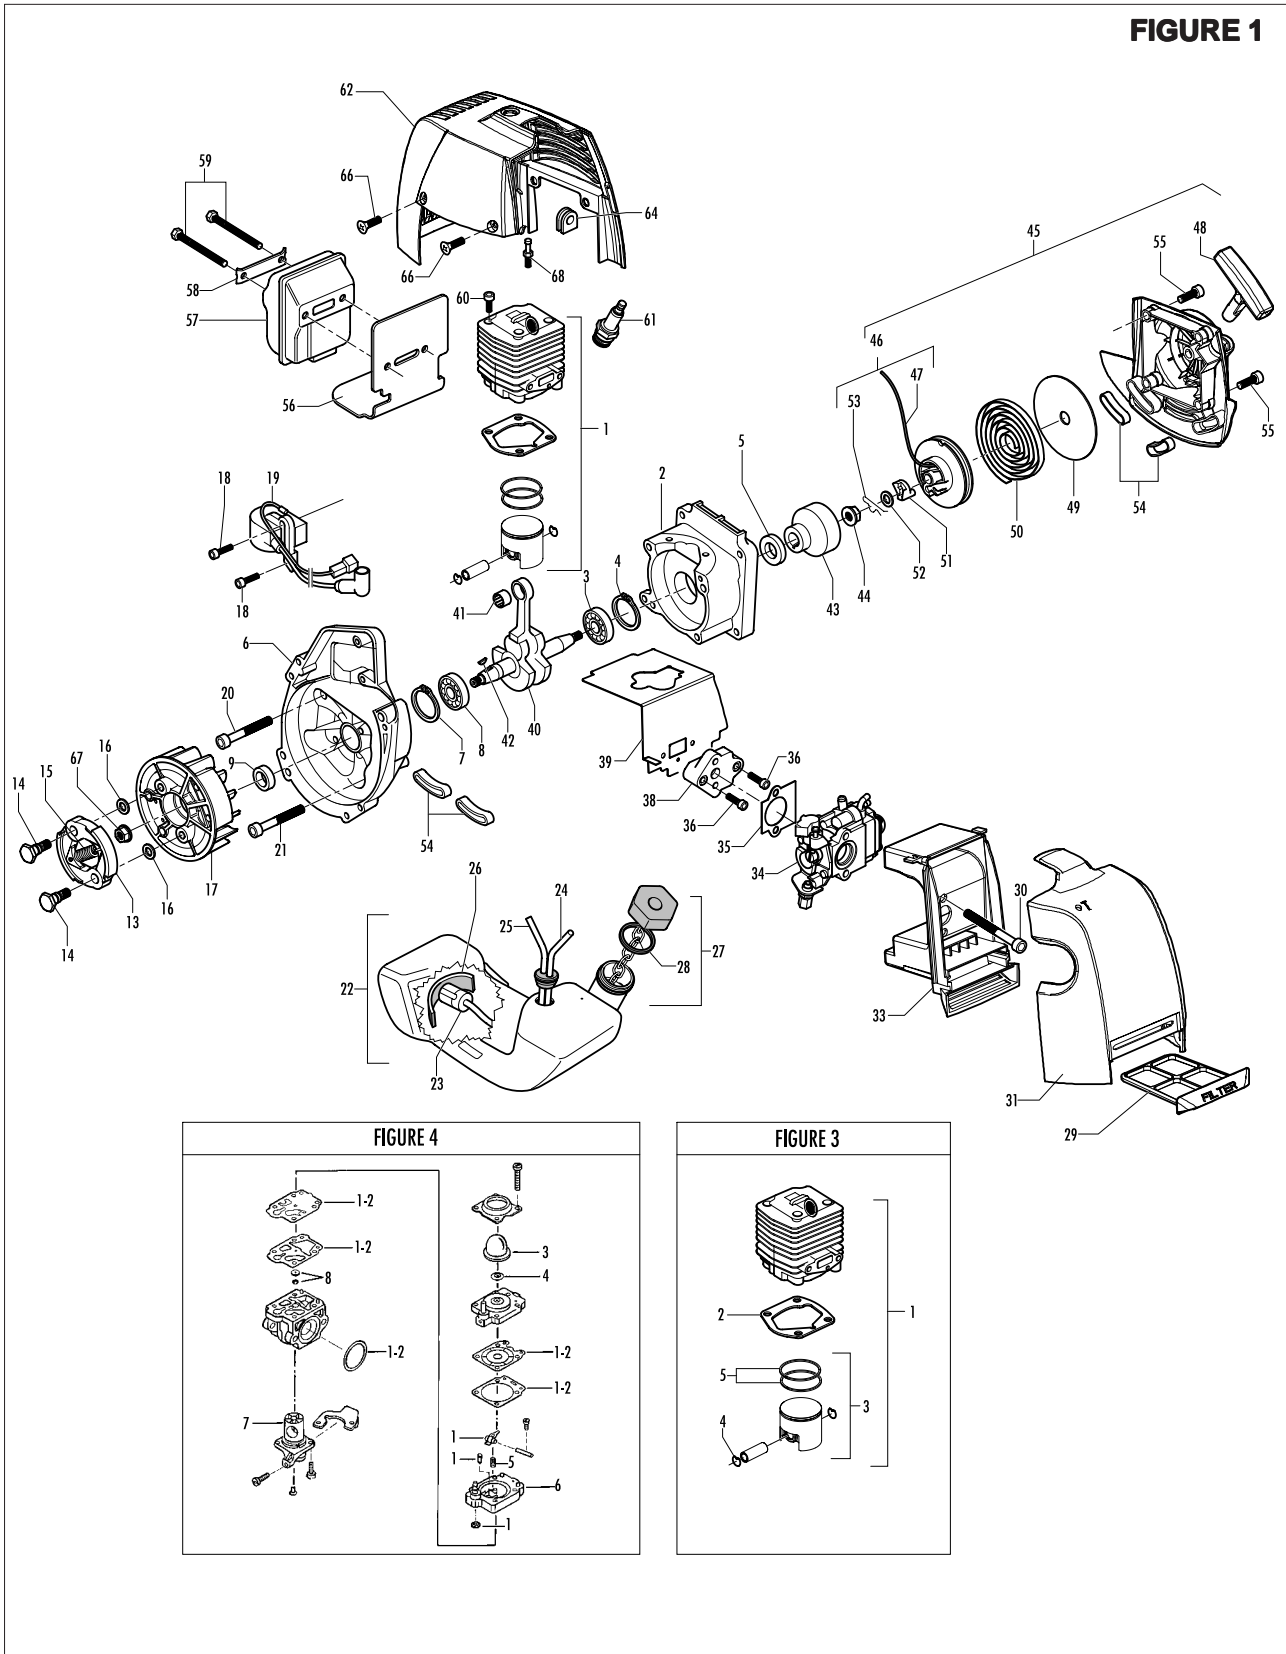

brand	PARTNER

date	MAR/03	SHEET 1/4

Model	Prefix
B 472X	01

Product number
953900399