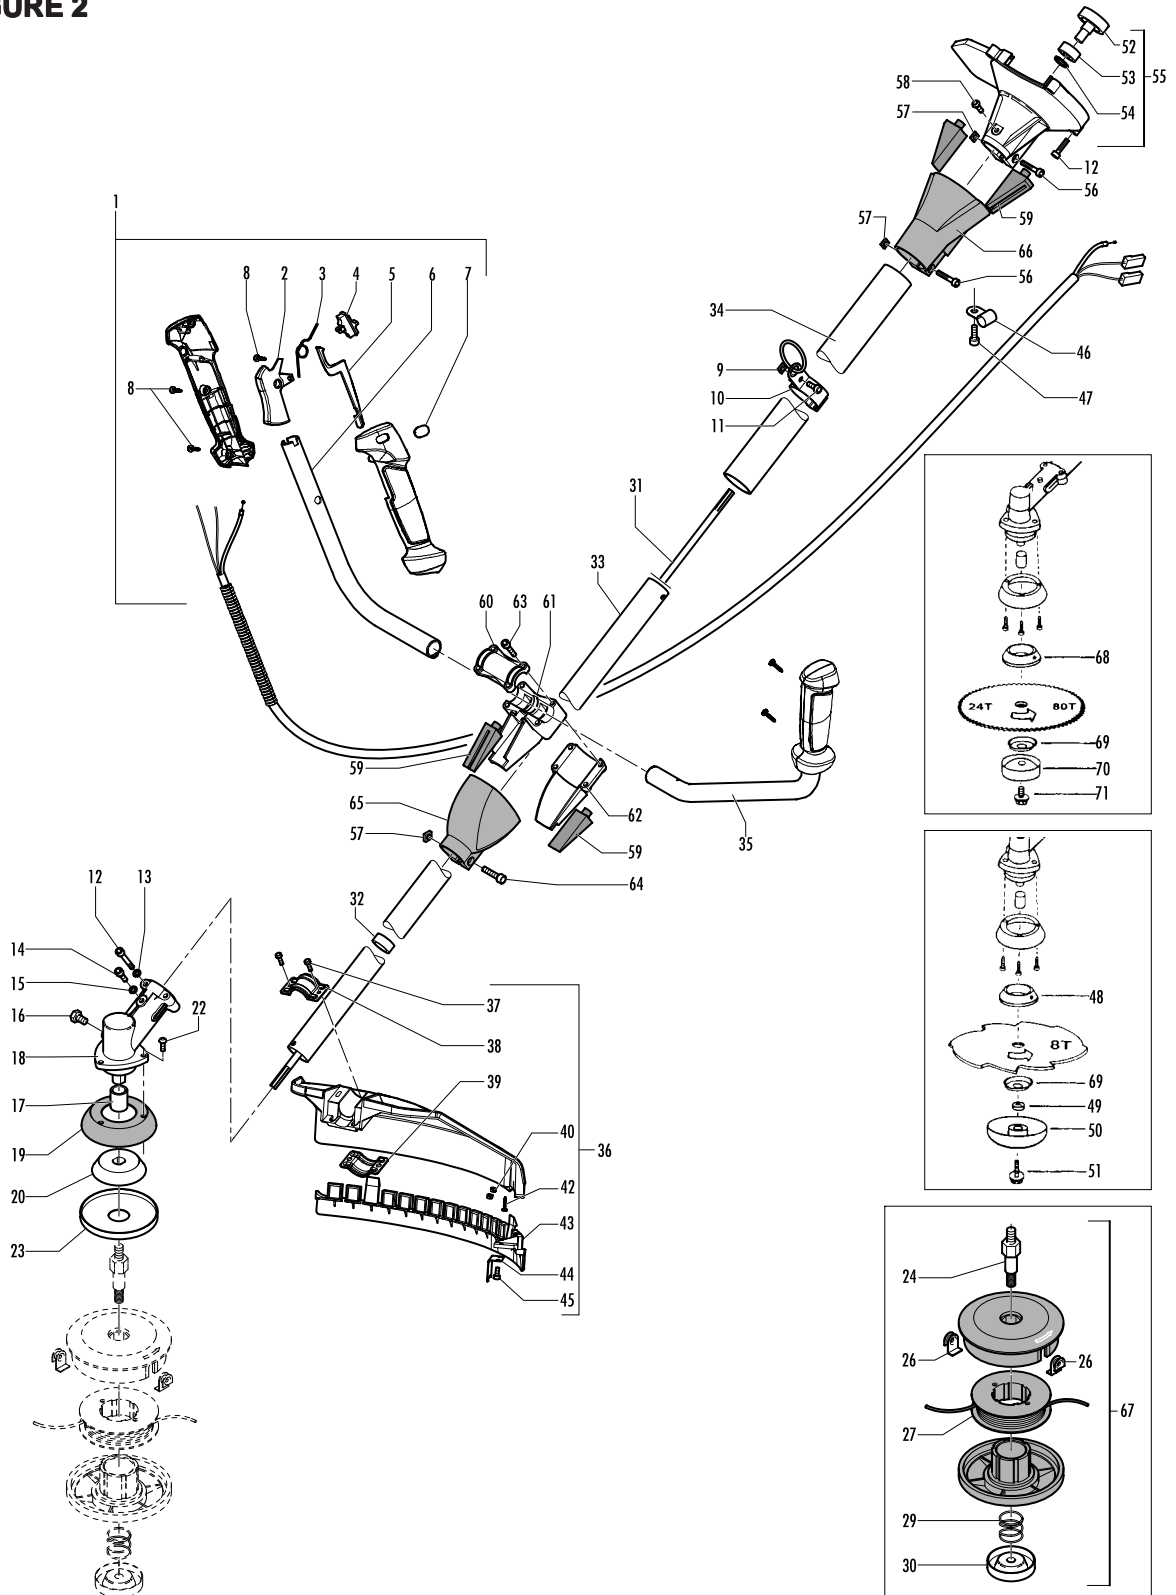

brand	PARTNER

date	MAR/03	SHEET 3/4

Model	Prefix
B 472X	01

Product number
953900399

FIGURE 2