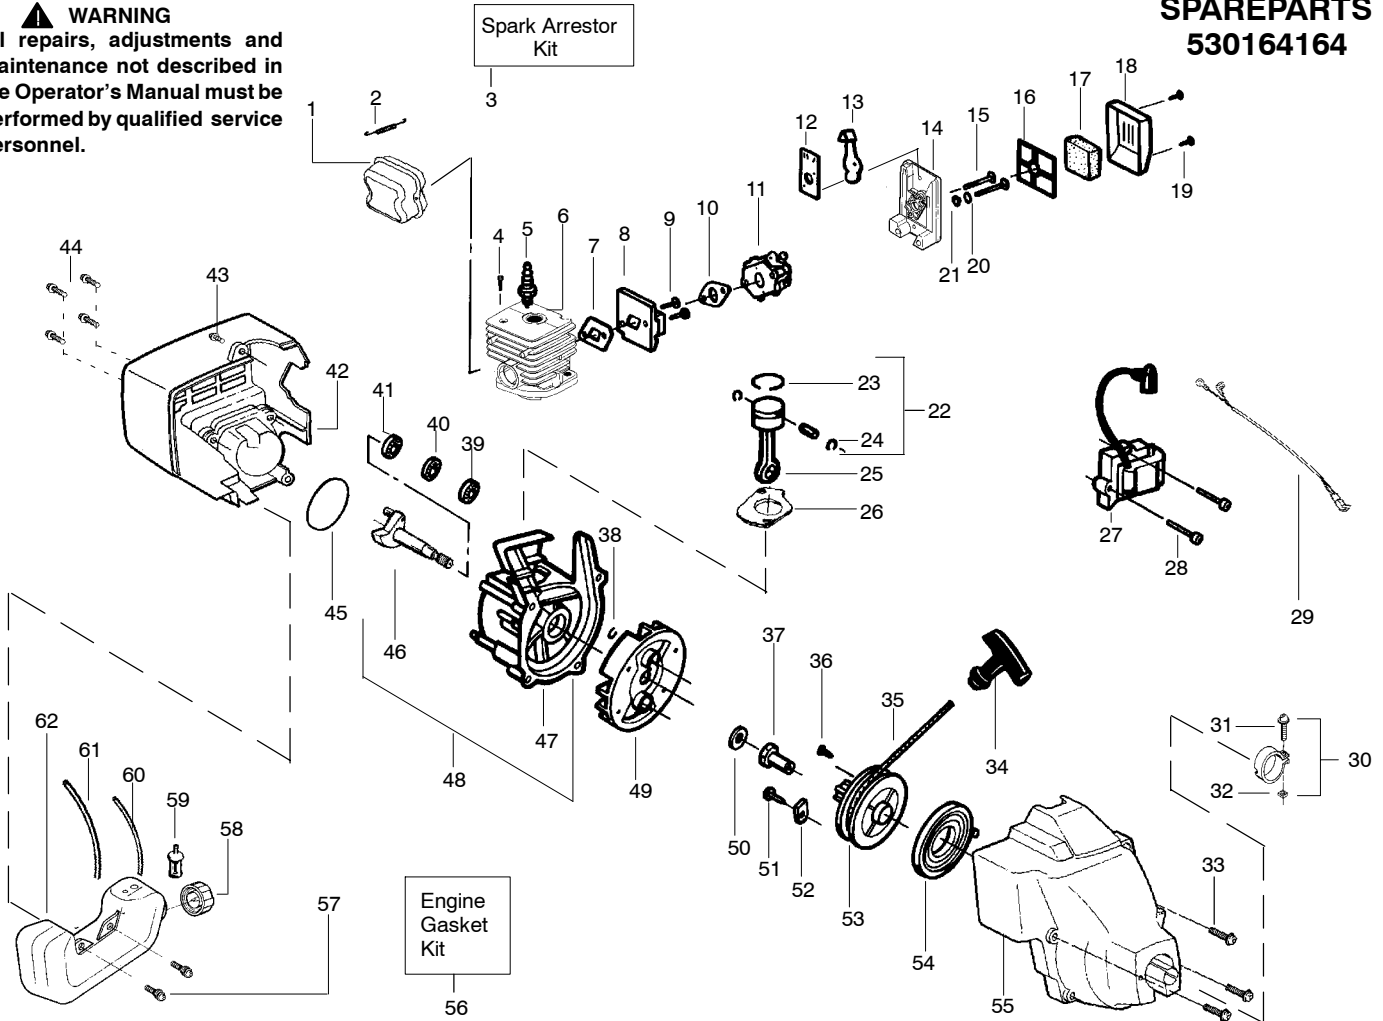

SPAREPARTS 530164164

WARNING
All repairs, adjustments and maintenance not described in the Operator's Manual must be performed by qualified service personnel.

Ref.	Part No.	Description	Ref.	Part No.	Description	Ref.	Part No.	Description
1.	530069660	Kit - Muffler (incl. 2)	23.	530055120	Ring-Piston	45.	530071363	O-Ring-C'case (kit)
2.	530042088	Spring-Muffler	24.	530015162	Retainer-Piston Pin	46.	530054753	Assy-Crankshaft
3.	530071391	Kit-Spark Arrestor	25.	530069945	Assy-Connecting Rod	47.	530071627	Kit-Crankcase (Incl. 39-41)
4.	530015953	Screw-Cylinder	26.	530071363	Gasket-Cylinder (kit)	48.	530071624	Assy-C'case & C'shaft (Incl. 38,46,47)
5.	Champion	Spark Plug (RCJ 6Y)	27.	530039163	Module-Ignition	49.	530069886	Assy-Flywheel
6.	530071359	Kit - Cylinder	28.	530016357	Screw	50.	530015828	Washer-Flat
7.	530071363	Gasket-Cyl/Carb.(kit)	29.	530049018	Assy-Switch Wire	51.	530015775	Screw
8.	530057634	Adaptor-Carb.	30.	530056365	Assy-Nose Cone Clamp (Incls. 31 & 32)	52.	530027523	Retainer
9.	530016014	Screw	31.	530016381	Screw-Nose Cone	53.	530069400	Kit-Starter Pulley (Incl. 36)
10.	530071363	Gasket-Carb.(kit)	32.	530016382	Nut-Nose Cone	54.	530042085	Spring-Starter
11.	530071630	Kit - Carburetor Ass'y (C1U-W7D)	33.	530015810	Screw	55.	530071677	Assy-Fan Hsg.
12.	530038747	Plate-Choke Mounting	34.	530027569	Handle-Starter	56.	530071363	Kit-Engine Gasket (Incl. 7,10,26,45)
13.	530038686	Shutter-Choke	35.	530069232	Kit - Rope	57.	530016379	Retainer-Fuel Tank
14.	530052431	Box-Air	36.	530016392	Screw	58.	530014347	Assy-Fuel Cap w/ret.
15.	530016393	Screw	37.	530038604	Coupling-Drive	59.	530095646	Assy-Fuel Pickup
16.	530036569	Plate - Filter Support	38.	530015941	Retain. Ring-C'shaft	60.	530069247	Kit-Fuel Line (Small)
17.	530036575	Foam-Air Filter	39.	530055728	Bearing-Outer	61.	530069216	Kit-Fuel Line (Large)
18.	530036568	Cover-Air Filter	40.	530019264	Seal-C'case	62.	530049296	Assy-Fuel Tank (Incl. cap, fuel line, filter)
19.	530016349	Screw	41.	530032125	Bearing-Inner			
20.	530015852	Spacer-Choke	42.	530057026	Shroud-Rear			
21.	530015254	Washer	43.	530015934	Screw			
22.	530071833	Kit - Piston (Incl. 23, 24 & Pin)	44.	530015810	Screw			

✓ = NEW PART NUMBER FOR THIS IPL

* = REFER TO THE SERVICE REFERENCE INDICATED FOR MORE INFORMATION. (LOCATED AT END OF IPL)