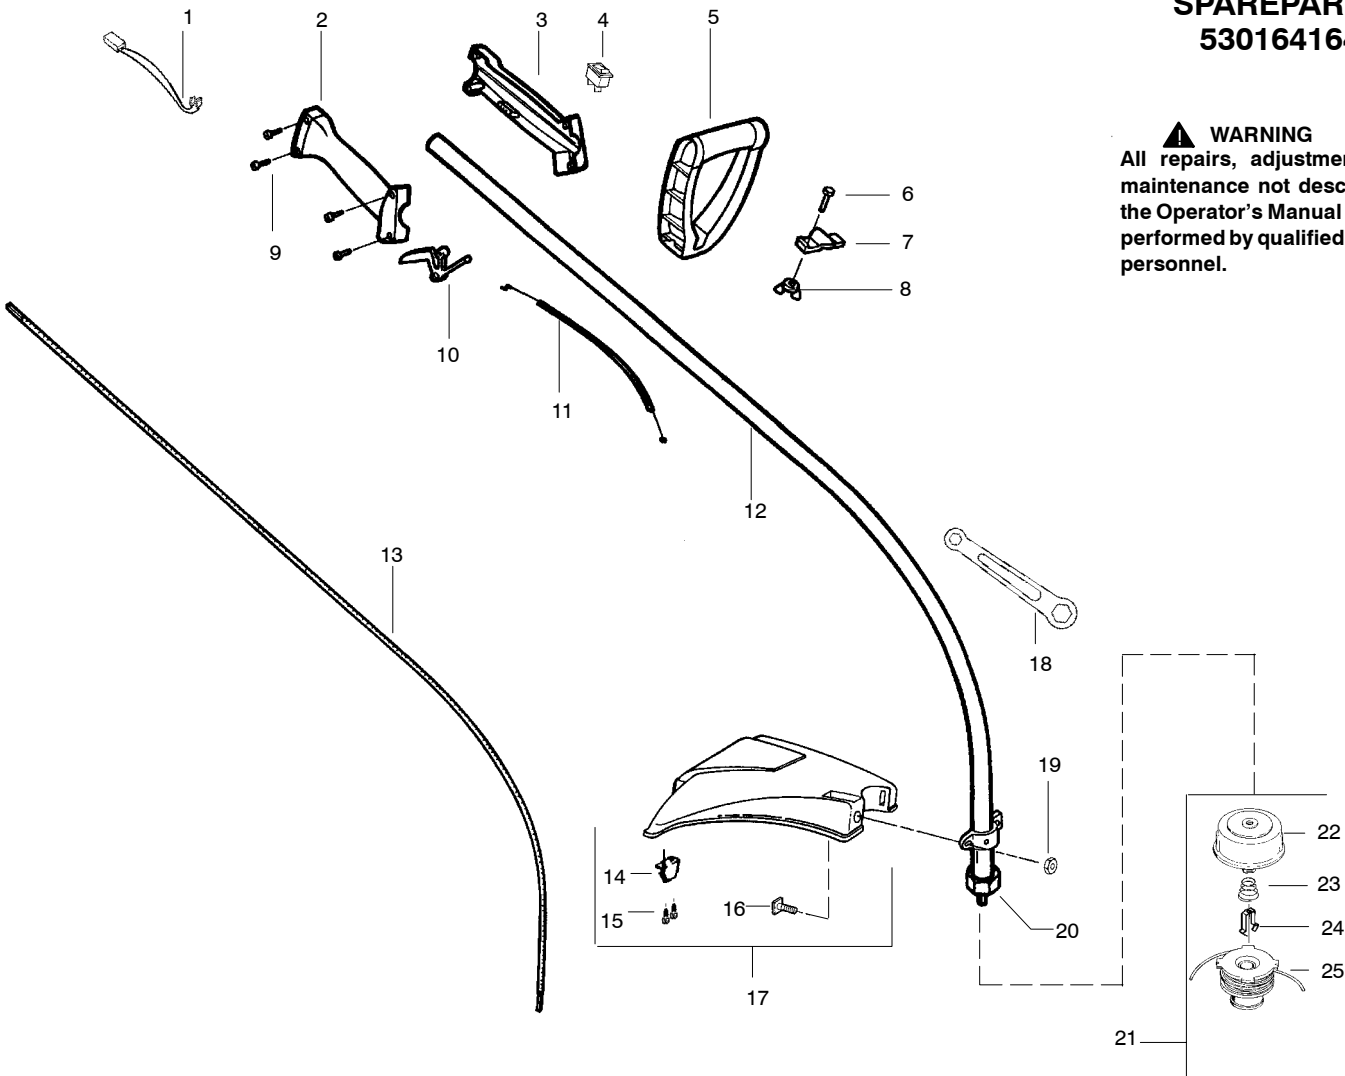

SPAREPARTS 530164164

⚠ WARNING
All repairs, adjustments and maintenance not described in the Operator's Manual must be performed by qualified service personnel.

Ref.	Part No.	Description	Ref.	Part No.	Description
1.	530054183	Ass'y. - Wire	17.	530071683	Kit - Shield Ass'y. (Incl. 14, 15, 16, 18 & 19)
2.	530069888	Kit - Throttle Hsg. (Right)	18.	530056401	Wrench
3.	530095382	Throttle Hsg. (Left)	19.	530015197	Nut
4.	530069572	Kit - Switch	20.	530095563	Dust cup
5.	530038708	Assist Handle	21.	530095846	Cutting Head (Incl. 22 - 25)
6.	530015820	Bolt	22.	530095776	Hub Ass'y.
7.	530094742	Clamp - Handle	23.	530053241	Spring - Compression
8.	530016152	Wingnut	24.	530401957	Clip - Retainer
9.	530016273	Screw - Throttle Hsg.	25.	530095845	Spool w/Line
10.	530038682	Trigger			
11.	530036744	Assy - Throttle Cable			
12.	530071312	Kit - Drive Shaft Hsg. Ass'y			
13.	530095242	Drive Shaft - Flex			
14.	530052286	Line Limiter			
15.	530015886	Screw - Line Limiter			
16.	530015820	Bolt			
					Not Shown
					Operator Manual
				530164501	Russia
				530164502	Scan
				530164500	Euro
				530054766	Decal - Shaft Warning