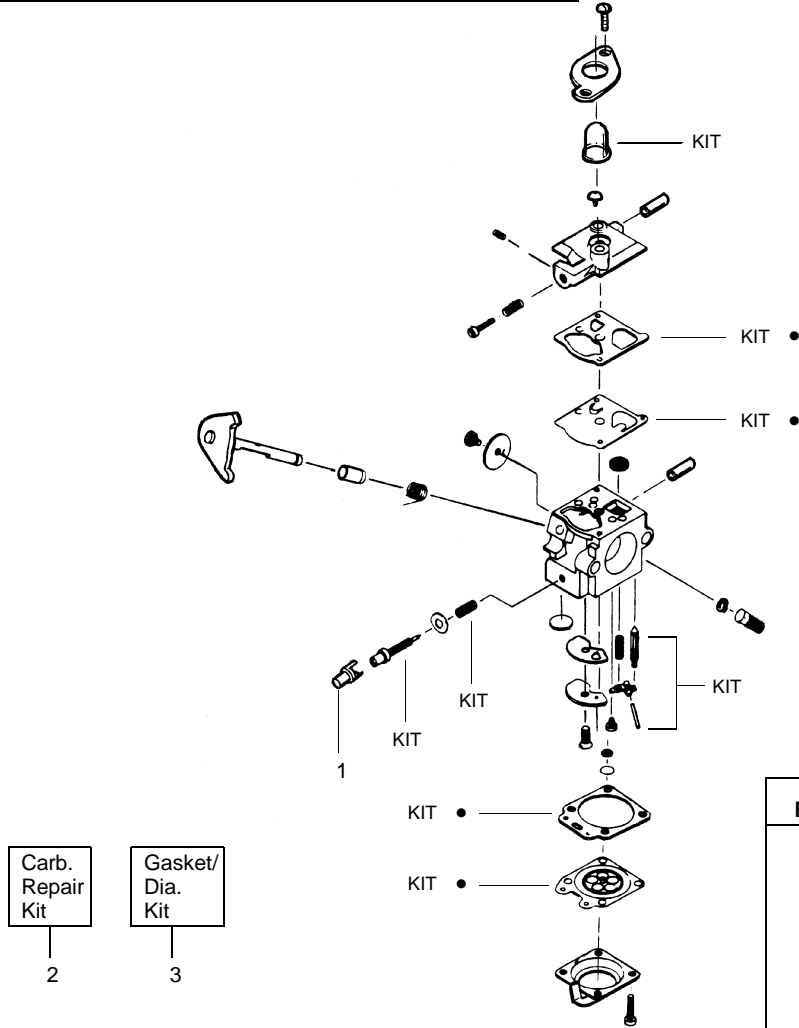

↗ = NEW PART NUMBER FOR THIS IPL      \* = REFER TO THE SERVICE REFERENCE INDICATED FOR MORE INFORMATION. (LOCATED AT END OF IPL)

**Carburetor Assembly Walbro WA226 #530069754**  
**Zama C1U-W7 #530069971**

Ref.	Part No.	Description
1.	✓ 530038403	Limiter Cap
2.	-	Carburetor Repair Kit ( <b>KIT</b> = Indicates Contents)
	530069842	Walbro
	530069969	Zama
3.	-	Gasket Diaphragm Kit ( <b>•</b> = Indicates Contents)
	530069844	Walbro
	530069970	Zama