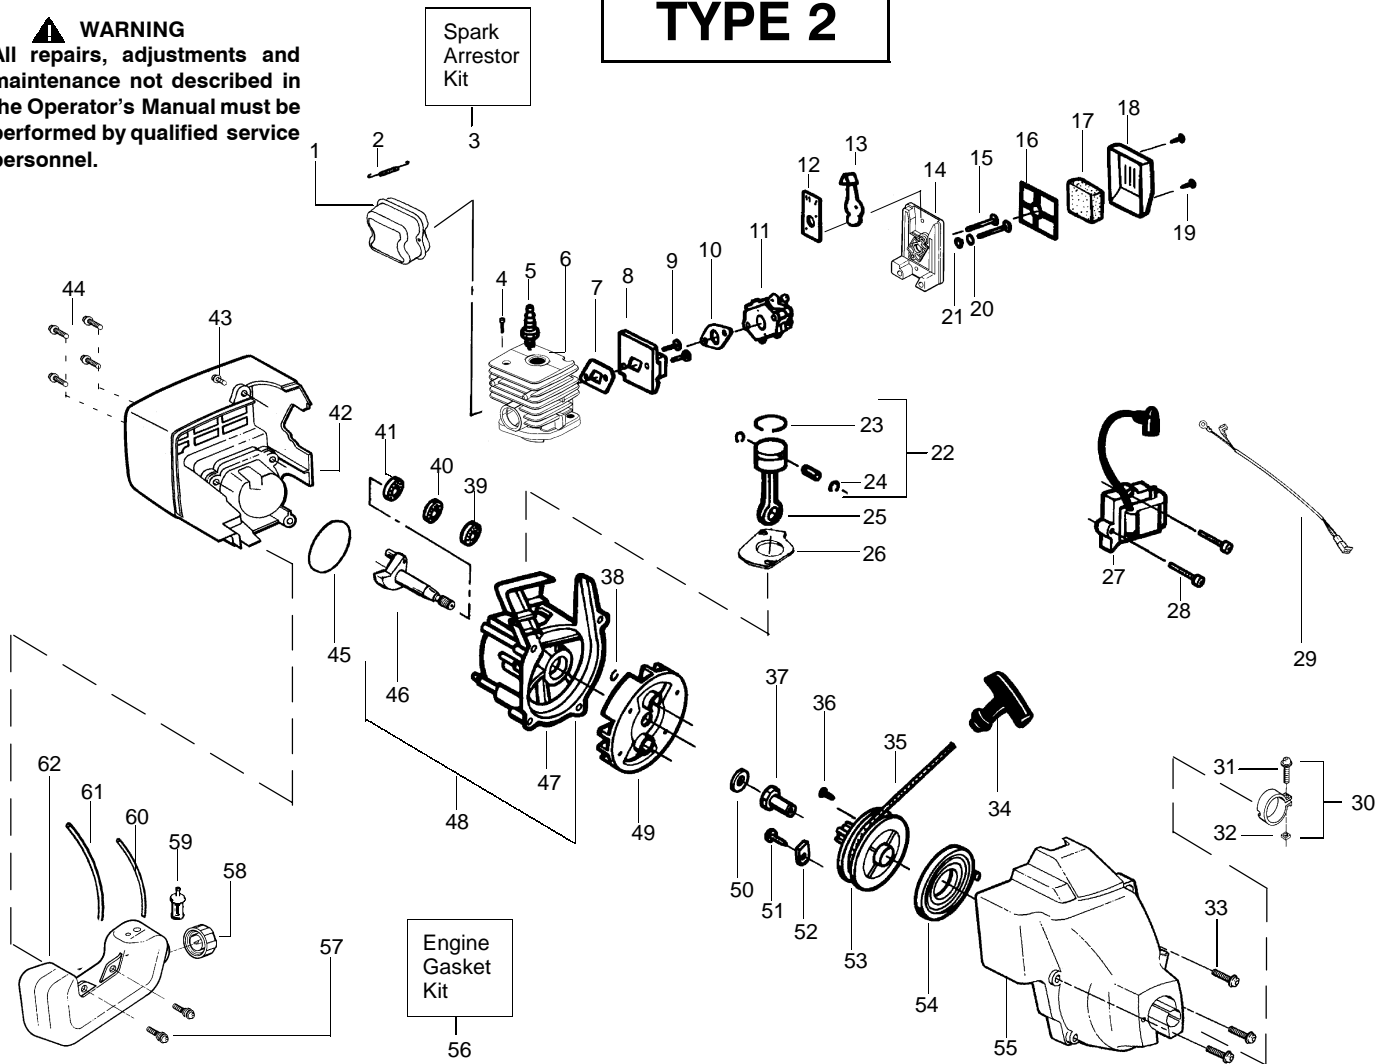

TYPE 2

⚠ WARNING
All repairs, adjustments and maintenance not described in the Operator's Manual must be performed by qualified service personnel.

Ref.	Part No.	Description	Ref.	Part No.	Description	Ref.	Part No.	Description
1.	530069660	Kit - Muffler (incl. 2)	23.	530055120	Ring-Piston	45.	530071363	O-Ring-C'case (kit)
2.	530042088	Spring-Muffler	24.	530015162	Retainer-Piston Pin	46.	530054753	Assy-Crankshaft
3.	530069380	Kit-Spark Arrestor	25.	530069945	Assy-Connecting Rod	47.	530071627	Kit-Crankcase (Incl. 39-41)
4.	530015953	Screw-Cylinder	26.	530071363	Gasket-Cylinder (kit)	48.	530071360	Assy-C'case & C'shaft (Incl. 38,46,47)
5.	Champion	Spark Plug (RCJ 6Y)	27.	530039163	Module-Ignition	49.	530069886	Assy-Flywheel
6.	530071359	Kit - Cylinder	28.	530016357	Screw	50.	530015828	Washer-Flat
7.	530071363	Gasket-Cyl/Carb.(kit)	29.	530049018	Assy-Switch Wire	51.	530015775	Screw
8.	530056403	Adaptor-Carb.	30.	530056365	Assy-Nose Cone Clamp (Incls. 31 & 32)	52.	530027523	Retainer
9.	530016014	Screw	31.	530016381	Screw-Nose Cone	53.	530069400	Kit-Starter Pulley (Incl. 36)
10.	530071363	Gasket-Carb.(kit)	32.	530016382	Nut-Nose Cone	54.	530042085	Spring-Starter
11.	530071630	Kit - Carburetor Ass'y (C1U-W7D)	33.	530015810	Screw	55.	530071677	Assy-Fan Hsg.
12.	530038747	Plate-Choke Mounting	34.	530027569	Handle-Starter	56.	530071363	Kit-Engine Gasket (Incl. 7,10,26,45)
13.	530038686	Shutter-Choke	35.	530069232	Kit - Rope	57.	530016379	Retainer-Fuel Tank
14.	530052431	Box-Air	36.	530016080	Screw	58.	530014347	Assy-Fuel Cap w/ret.
15.	530016353	Screw	37.	530038604	Coupling-Drive	59.	530095646	Assy-Fuel Pickup
16.	530036569	Plate - Filter Support	38.	530015941	Retain. Ring-C'shaft	60.	530069247	Kit-Fuel Line (Small)
17.	530036575	Foam-Air Filter	39.	530055728	Bearing-Outer	61.	530069216	Kit-Fuel Line (Large)
18.	530036568	Cover-Air Filter	40.	530071615	Kit-C'case Seal	62.	530049296	Assy-Fuel Tank (Incl. cap, fuel line, filter)
19.	530016349	Screw	41.	530032125	Bearing-Inner			
20.	530015852	Spacer-Choke	42.	530057026	Shroud-Rear			
21.	530015254	Washer	43.	530015934	Screw			
22.	530071357	Kit - Piston (Incl. 23, 24 & Pin)	44.	530015810	Screw			

✓ = NEW PART NUMBER FOR THIS IPL   * = REFER TO THE SERVICE REFERENCE INDICATED FOR MORE INFORMATION. (LOCATED AT END OF IPL)