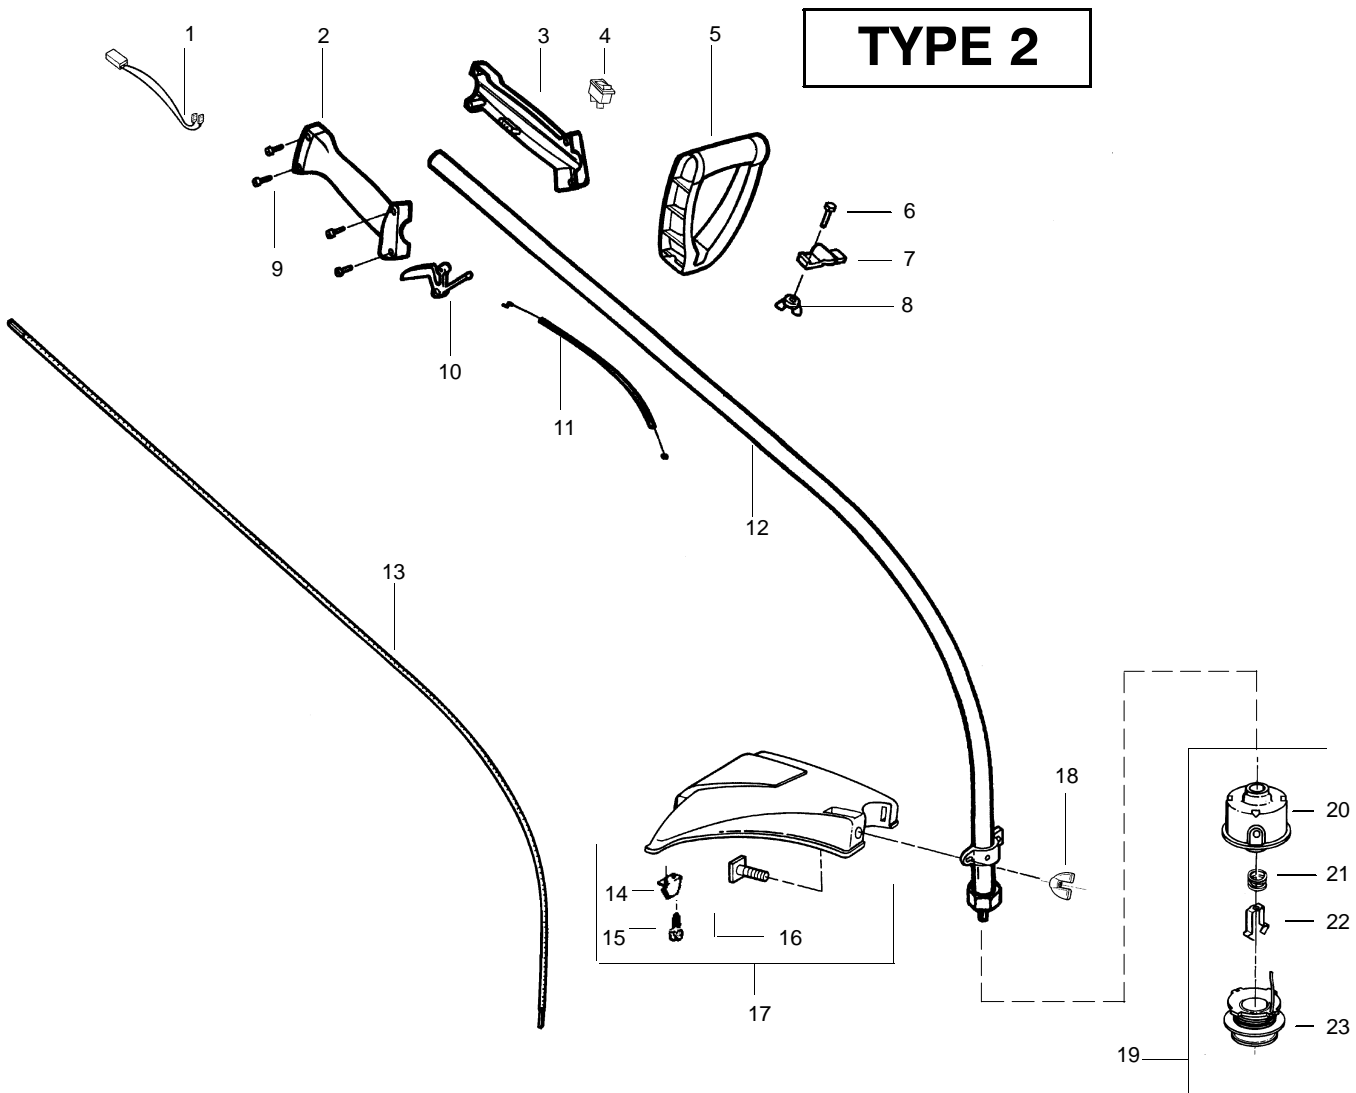

TYPE 1

Ref.	Part No.	Description	Ref.	Part No.	Description
1.	530071548	Kit- Throttle	17.	530069686	Kit- Shield Ass'y.
2.	530054183	Assy- Wire			(Incl. 14, 15, 16 & 18)
3.	530016273	Screw- Throttle Hsg.	18.	530016118	Wingnut
4.	530038581	Hsg.- Throttle (Right)	19.	952715575	Cutting Head (Incl. 20-24)
5.	530038682	Trigger	20.	530069690	Hub Ass'y.
6.	530095382	Hsg.- Throttle (Left)	21.	530401464	Spring
7.	530069572	Kit- Switch	22.	530401466	Clip- Retainer
8.	530038708	Handle- Assist	23.	530401467	Screw w/Washer- Head
9.	530015820	Bolt	24.	952715573	Spool w/Line
10.	530094742	Clamp- Handle			
11.	530016118	Wingnut			
12.	530095613	Shaft- Flex 45"			
13.	530071425	Kit- Drive Shaft Hsg. Ass'y			
14.	530052287	Line Limiter	Not Shown		
15.	530015966	Screw- Line Limiter			
16.	530015820	Bolt			
					Operator Manual
				✓ 530163340	Euro
				✓ 530163343	Scan
				✓ 530163365	Russian
				530054766	Decal- Shaft Warning

Ref.	Part No.	Description	Ref.	Part No.	Description
1.	530054183	Ass'y. - Wire	19.	530095968	Cutting Head (Incl. 20-23)
2.	530038581	Throttle Hsg. (Right)	20.	530095770	Hub Ass'y.
3.	530095382	Throttle Hsg. (Left)	21.	530401958	Spring - Compression
4.	530069572	Kit - Switch	22.	530401957	Clip - Retainer
5.	530038708	Assist Handle	23.	530095434	Spool w/Line
6.	530015820	Bolt			
7.	530094742	Clamp - Handle			
8.	530016118	Wingnut			
9.	530016273	Screw - Throttle Hsg.			
10.	530038682	Trigger			
11.	530071548	Kit - Throttle			
12.	530069883	Kit - Drive Shaft Hsg. Ass'y			
13.	530095613	Drive Shaft - Flex - 45"			
14.	530052286	Line Limiter			
15.	530015886	Screw - Line Limiter			
16.	530015820	Bolt			
17.	530069759	Kit - Shield Ass'y. (Incl. 14, 15, 16 & 18)			
18.	530091373	Wingnut			
				Not Shown	
				-	Operator Manual
			530163343	Scan	
			530163340	Euro	
			530163365	Russia	
			530054766	Decal - Shaft Warning	