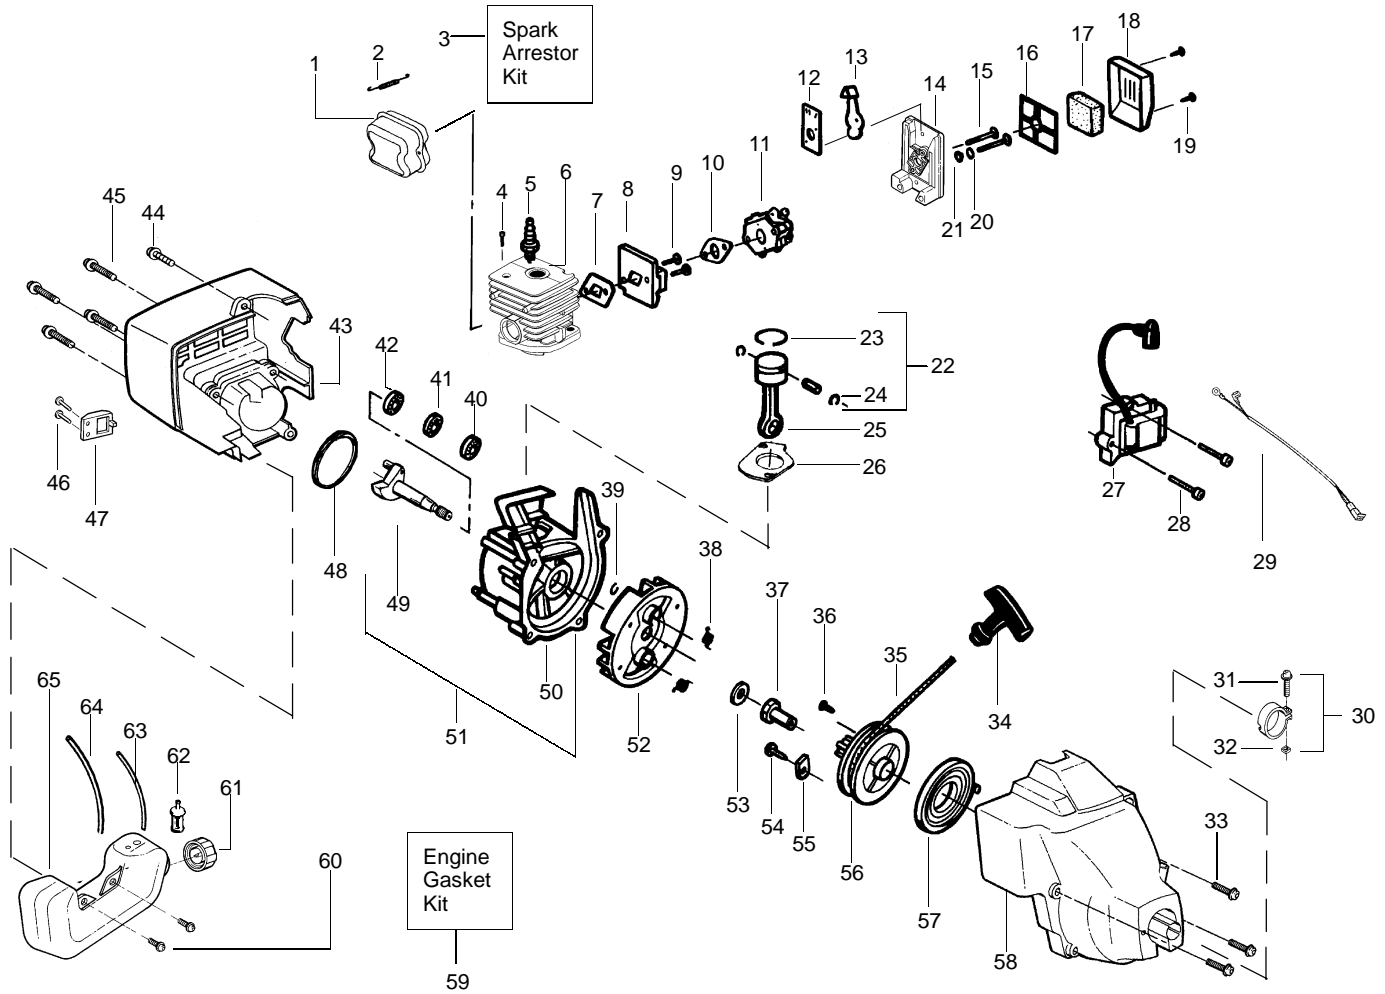

TYPE 1

Ref.	Part No.	Description	Ref.	Part No.	Description	Ref.	Part No.	Description
1.	530069660	Kit - Muffler (incl. 2)	22.	530069621	Kit - Piston (Incl. 23, 24 & Pin)	46.	530015675	Screw-Muffler Guard
2.	530042088	Muffler Spring	23.	530036404	Piston Ring	47.	530037045	Guard-Muffler
3.	530069380	Kit-Spark Arrestor	24.	530015162	Piston Pin Retainer	48.	*****	O-Ring-C'case/Shrd
4.	530015953	Screw-Cylinder	25.	530069615	Connecting Rod Ass'y.	49.	530054753	Crankshaft Ass'y.
5.	952030249	Spark Plug (RCJ 6Y)	26.	530069616	Gasket-Cylinder (kit)	50.	530071627	Kit-Crankcase Ass'y. (Incl. 40-42)
6.	530069619	Kit - Cylinder	27.	530039163	Ignition Module	51.	530071360	Kit-C'case & C'shaft (Incl. 39,49,50)
7.	530069616	Gasket-Cyl./Carb.(kit)	28.	530015954	Screw	52.	530069886	Kit-Flywheel Ass'y.
8.	530047659	Adaptor-carb.	29.	530049018	Assy-Wire Harness	53.	530015828	Washer-Flat
9.	530016014	Screw	30.	530056365	Kit-Nose Cone Clamp Ass'y. (Incls. 31 & 32)	54.	530015775	Screw
10.	530069616	Gasket-Carb.(kit)	31.	530016381	Screw-Nose Cone	55.	530027523	Retainer-Can
11.	---	Kit - Carburetor Ass'y	32.	530016382	Nut-Nose Cone	56.	530069400	Kit-Starter Pulley (Incl. 36)
	530069754	Walbro (WA-226)	33.	530015810	Screw	57.	530042085	Starter Spring
	530069971	Zama (C1U-W7)	34.	530027569	Starter Handle	58.	530069798	Kit-Fan Hsg.
	530071630	Zama (C1U-W7D)	35.	530069232	Kit - Rope	59.	530069616	Kit-Engine Gasket (Incl. 7,10,26,48)
12.	530038747	Choke Plate Mounting	36.	530016080	Drive Coupling	60.	530016379	Retainer
13.	530038686	Choke Shutter	37.	530038604	Starter Dog Spring	61.	530014347	Assy-Fuel Cap
14.	530052431	Air Box	38.	530023817	Retain. Ring-C'shaft	62.	530095646	Assy-Fuel Pickup
15.	530016353	Screw	39.	530015941	Outer Bearing	63.	530069247	Kit-Fuel Line (Small)
16.	530036569	Plate - Filter Support	40.	530055728	Kit-C'case Seal	64.	530069216	Kit-Fuel Line (Large)
17.	530036575	Air Filter Foam	41.	530071615	Inner Bearing	65.	530049296	Assy-Fuel Tank (Incl. cap,filter & fuel lines)
18.	530036568	Air Filter Cover	42.	530032125	Kit-Shroud			
19.	530015880	Screw	43.	530069798	Screw			
20.	530015852	Spacer-Choke	44.	530015934	Screw			
21.	530015254	Washer	45.	530015810	Screw			

↖ = NEW PART NUMBER FOR THIS IPL   * = REFER TO THE SERVICE REFERENCE INDICATED FOR MORE INFORMATION. (LOCATED AT END OF IPL)