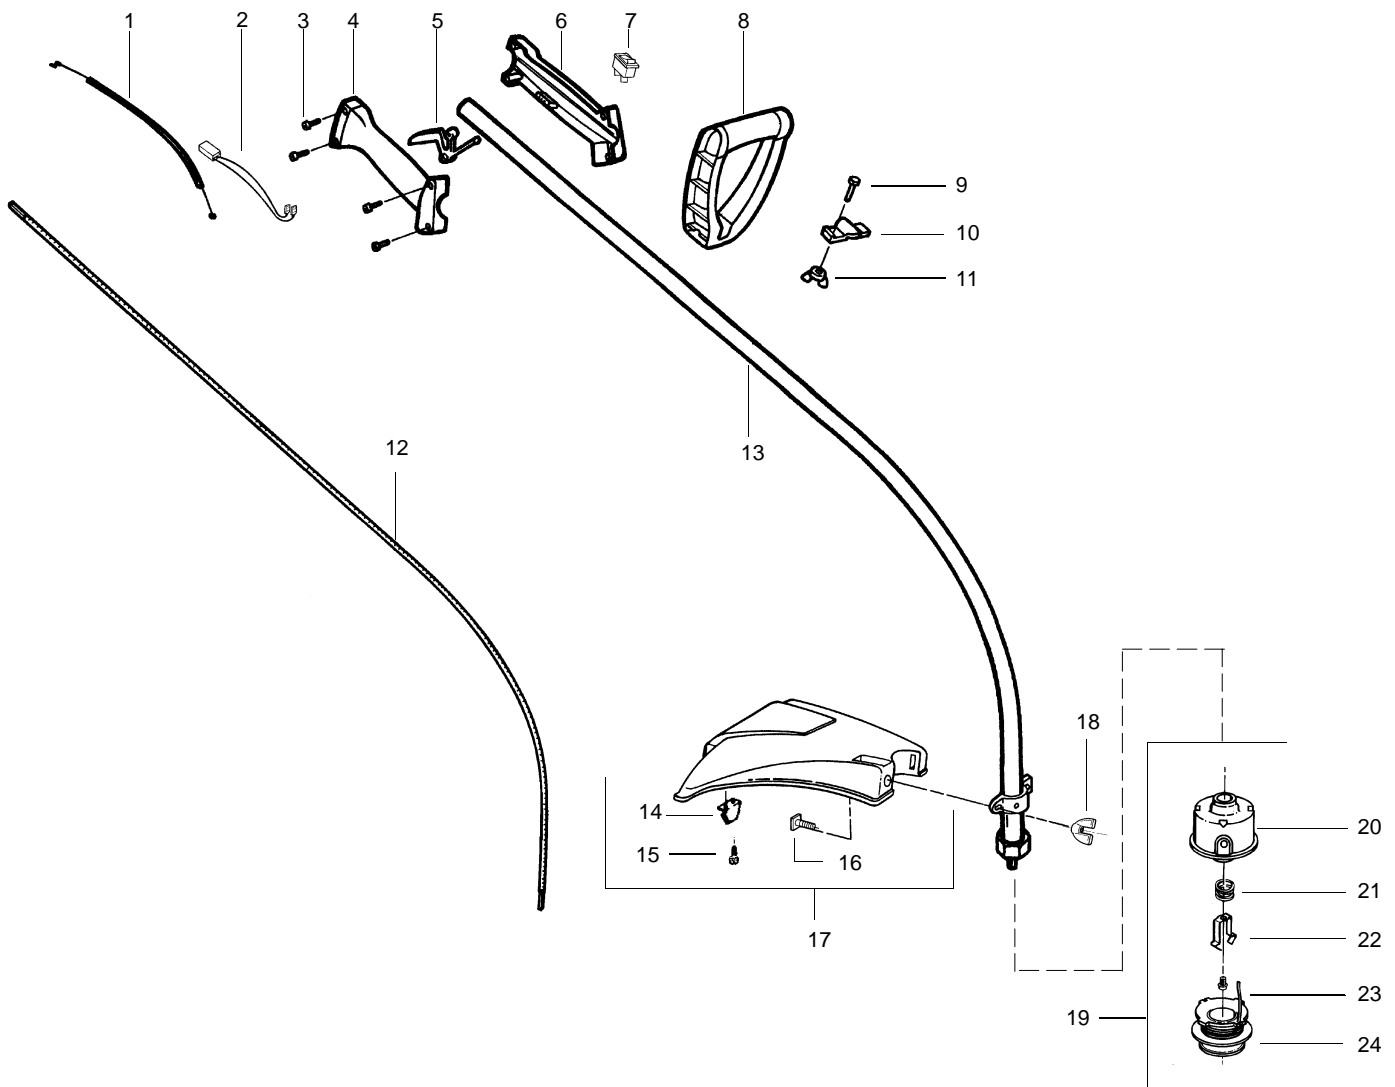

TYPE 1

Ref.	Part No.	Description	Ref.	Part No.	Description
1.	530071548	Kit- Throttle	17.	530069686	Kit- Shield Ass'y.
2.	530054183	Assy- Wire			(Incl. 14, 15, 16 & 18)
3.	530016273	Screw- Throttle Hsg.	18.	530016118	Wingnut
4.	530038581	Hsg.- Throttle (Right)	19.	952715575	Cutting Head (Incl. 20-24)
5.	530038682	Trigger	20.	530069690	Hub Ass'y.
6.	530095382	Hsg.- Throttle (Left)	21.	530401464	Spring
7.	530069572	Kit- Switch	22.	530401466	Clip- Retainer
8.	530038708	Handle- Assist	23.	530401467	Screw w/Washer- Head
9.	530015820	Bolt	24.	952715573	Spool w/Line
10.	530094742	Clamp- Handle			
11.	530016118	Wingnut			
12.	530095613	Shaft- Flex 45"			
13.	530071425	Kit- Drive Shaft Hsg. Ass'y			
14.	530052287	Line Limiter	Not Shown		
15.	530015966	Screw- Line Limiter			
16.	530015820	Bolt			
					Operator Manual
				✓ 530163340	Euro
				✓ 530163343	Scan
				✓ 530163365	Russian
				530054766	Decal- Shaft Warning

Ref.	Part No.	Description	Ref.	Part No.	Description
1.	530054183	Ass'y. - Wire	19.	530095968	Cutting Head (Incl. 20-23)
2.	530038581	Throttle Hsg. (Right)	20.	530095770	Hub Ass'y.
3.	530095382	Throttle Hsg. (Left)	21.	530401958	Spring - Compression
4.	530069572	Kit - Switch	22.	530401957	Clip - Retainer
5.	530038708	Assist Handle	23.	530095434	Spool w/Line
6.	530015820	Bolt			
7.	530094742	Clamp - Handle			
8.	530016118	Wingnut			
9.	530016273	Screw - Throttle Hsg.			
10.	530038682	Trigger			
11.	530071548	Kit - Throttle			
12.	530069883	Kit - Drive Shaft Hsg. Ass'y			
13.	530095613	Drive Shaft - Flex - 45"			
14.	530052286	Line Limiter			
15.	530015886	Screw - Line Limiter			
16.	530015820	Bolt			
17.	530069759	Kit - Shield Ass'y. (Incl. 14, 15, 16 & 18)			
18.	530091373	Wingnut			
				Not Shown	
				-	Operator Manual
			530163343	Scan	
			530163340	Euro	
			530163365	Russia	
			530054766	Decal - Shaft Warning	