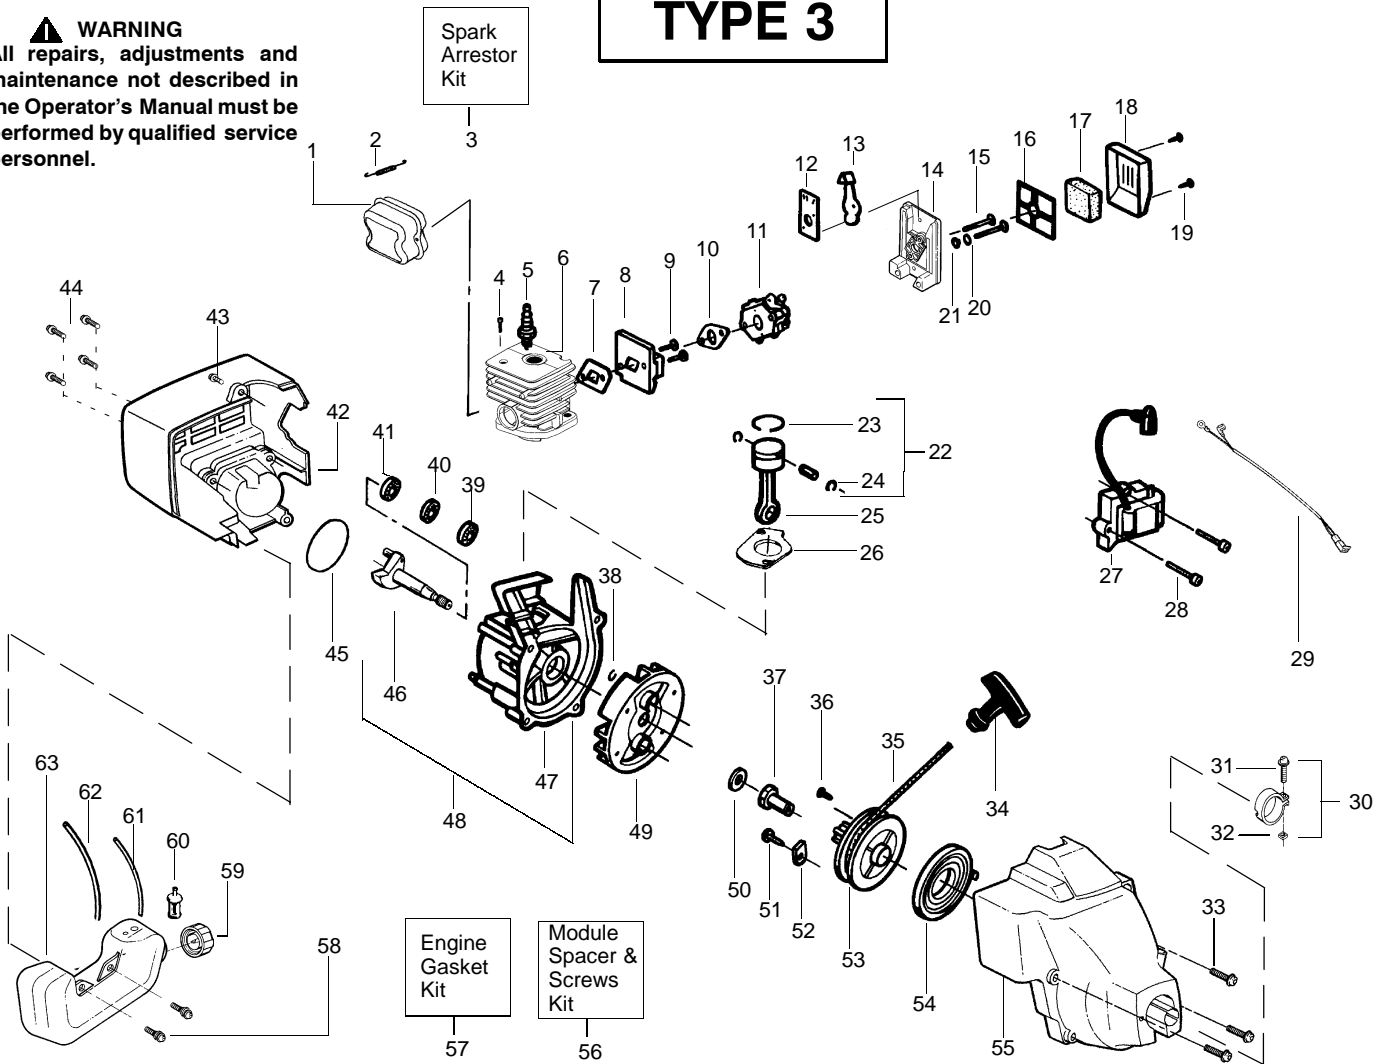

TYPE 3

⚠ WARNING
All repairs, adjustments and maintenance not described in the Operator's Manual must be performed by qualified service personnel.

Ref.	Part No.	Description	Ref.	Part No.	Description	Ref.	Part No.	Description
1.	530069660	Kit - Muffler (incl. 2)	23.	530055120	Ring-Piston	45.	530071363	O-Ring-C'case (kit)
2.	530042088	Spring-Muffler	24.	530015162	Retainer-Piston Pin	46.	530054753	Assy-Crankshaft
3.	530071391	Kit-Spark Arrestor	25.	530069945	Assy-Connecting Rod	47.	530071627	Kit-Crankcase (Incl. 39-41)
4.	530015953	Screw-Cylinder	26.	530071363	Gasket-Cylinder (kit)	48.	530071624	Assy-C'case & C'shaft (Incl. 38,46,47)
5.	Champion	Spark Plug (RCJ 6Y)	27.	530039163	Module-Ignition	49.	530069886	Assy-Flywheel
6.	530071359	Kit - Cylinder	28.	530016357	Screw	50.	530015828	Washer-Flat
7.	530071363	Gasket-Cyl/Carb.(kit)	29.	530049018	Assy-Switch Wire	51.	530015775	Screw
8.	530057634	Adaptor-Carb.	30.	530056365	Assy-Nose Cone Clamp (Incls. 31 & 32)	52.	530027523	Retainer
9.	530016014	Screw	31.	530016381	Screw-Nose Cone	53.	530069400	Kit-Starter Pulley (Incl. 36)
10.	530071363	Gasket-Carb.(kit)	32.	530016382	Nut-Nose Cone	54.	530042085	Spring-Starter
11.	530071630	Kit - Carburetor Ass'y (C1U-W7D)	33.	530015810	Screw	55.	530071677	Assy-Fan Hsg.
12.	530038747	Plate-Choke Mounting	34.	530027569	Handle-Starter	56.	530071731	Kit-Module Spacer & Screws
13.	530038686	Shutter-Choke	35.	530069232	Kit - Rope	57.	530071363	Kit-Engine Gasket (Incl. 7,10,26,45)
14.	530052431	Box-Air	36.	530016080	Screw	58.	530016379	Retainer-Fuel Tank
15.	530016393	Screw	37.	530038604	Coupling-Drive	59.	530014347	Assy-Fuel Cap w/ret.
16.	530036569	Plate - Filter Support	38.	530015941	Retain. Ring-C'shaft	60.	530095646	Assy-Fuel Pickup
17.	530036575	Foam-Air Filter	39.	530055728	Bearing-Outer	61.	530069247	Kit-Fuel Line (Small)
18.	530036568	Cover-Air Filter	40.	530071615	Kit-C'case Seal	62.	530069216	Kit-Fuel Line (Large)
19.	530016349	Screw	41.	530032125	Bearing-Inner	63.	530049296	Assy-Fuel Tank (Incl. cap, fuel line, filter)
20.	530015852	Spacer-Choke	42.	530057026	Shroud-Rear			
21.	530015254	Washer	43.	530015934	Screw			
22.	530071357	Kit - Piston (Incl. 23, 24 & Pin)	44.	530015810	Screw			

↗ = NEW PART NUMBER FOR THIS IPL   * = REFER TO THE SERVICE REFERENCE INDICATED FOR MORE INFORMATION. (LOCATED AT END OF IPL)