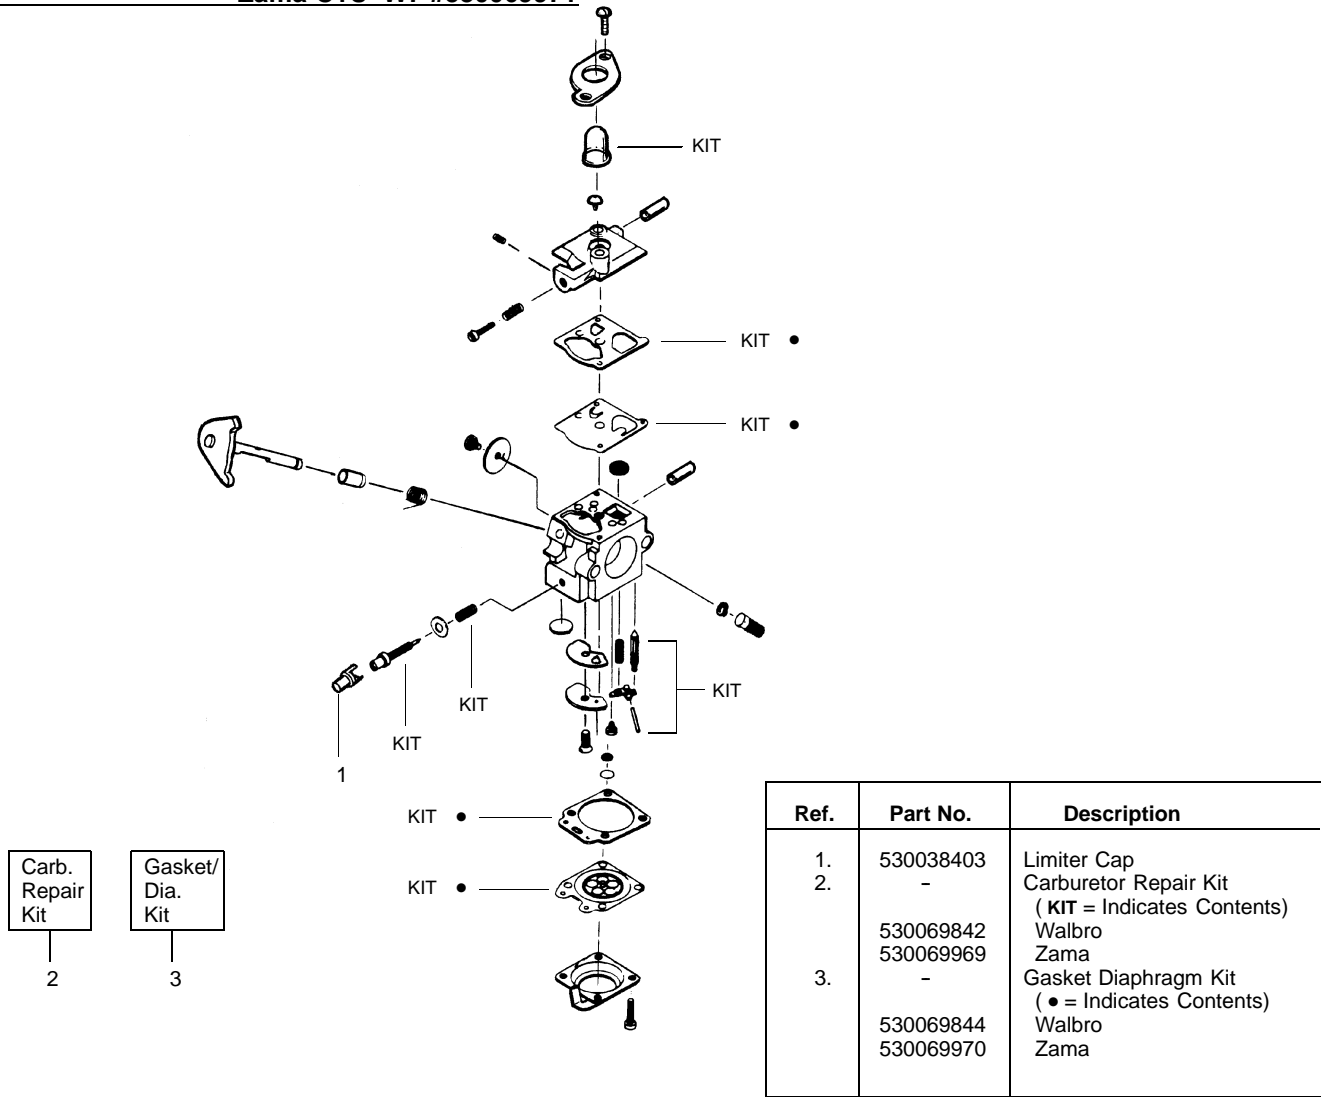

Carburetor Assembly Walbro WA226 #530069754
Zama C1U-W7 #530069971

Kit - Carburetor Assembly No. 530071630 - C1U-W7D

Note: No Repair kits are available for this carburetor, please order the complete assembly part number 530-071630 (C1U-W7D)