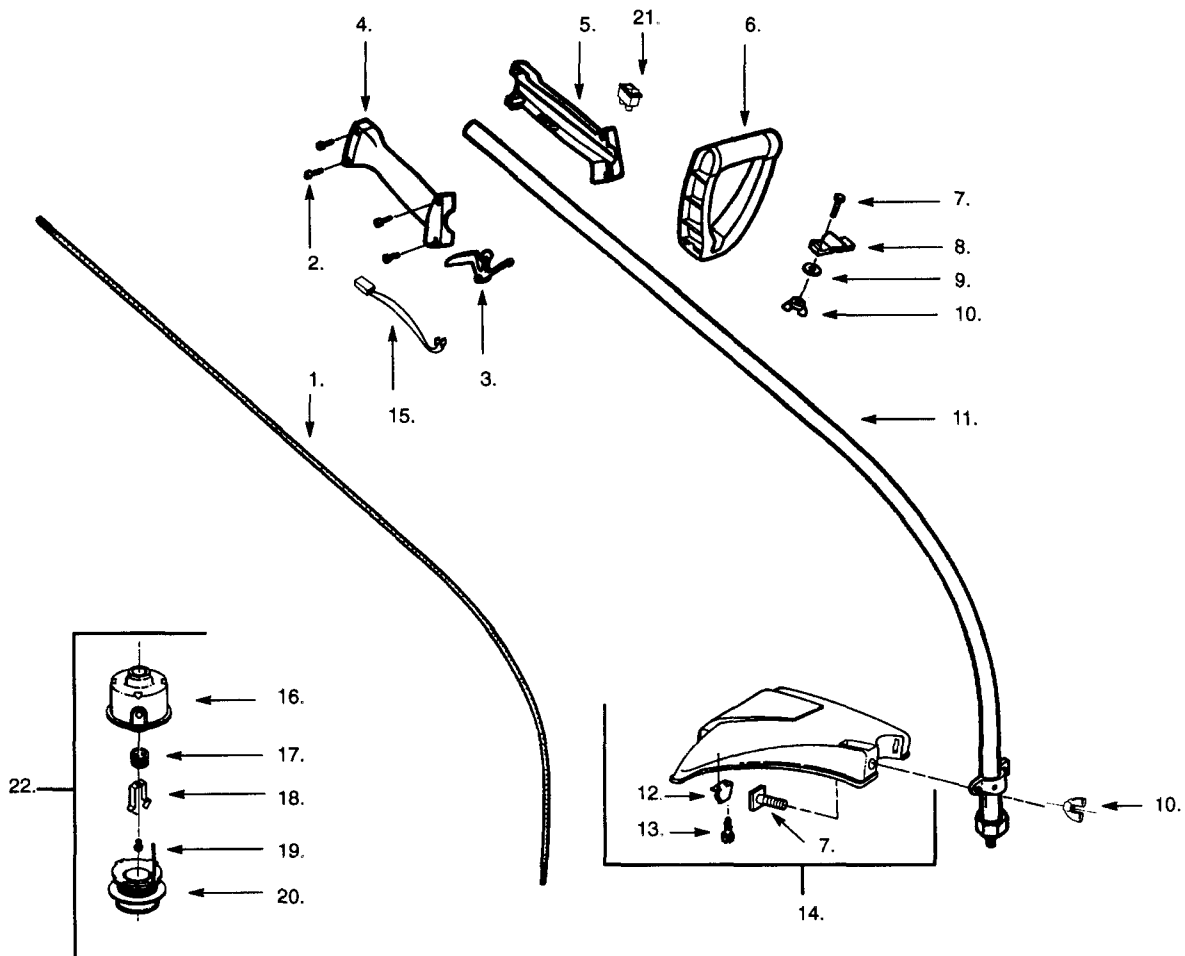

SPAREPARTS

107 26 75-61

Ref.	Part No.	Description	Ref.	Part No.	Description
1.	530-402473	Drive Shaft-45"	19.	530-401467	Screw w/ Washer -Head
2.	530-015880	Screw-Throttle Hsg.	20.	952-715573	Spool w/Line
3.	530-038682	Trigger	21.	530-069572	Switch
4.	530-038581	Throttle Hsg. (Right)	22.	952-715575	Cutting Head (Incl. 16-20)
5.	530-095382	Throttle Hsg. (Left)			
6.	530-038708	Assist Handle			
7.	530-015820	Bolt-Handle/Shield			
8.	530-038599	Clamp-Handle			
9.	530-092062	Washer-Handle			
10.	530-016152	Wingnut-Handle/Shield			
11.	530-095439	Drive Shaft Hsg. Ass'y			
12.	530-095238	Line Limiter			
13.	530-015814	Screw-Line Limiter			
14.	530-069686	Shield Kit Ass'y. (Incl. 7, 10, 12 & 13)			
15.	530-049072	Lead Wire			
16.	530-069690	Hub Ass'y			
17.	530-401464	Spring			
18.	530-401466	Clip-Retainer-Head			