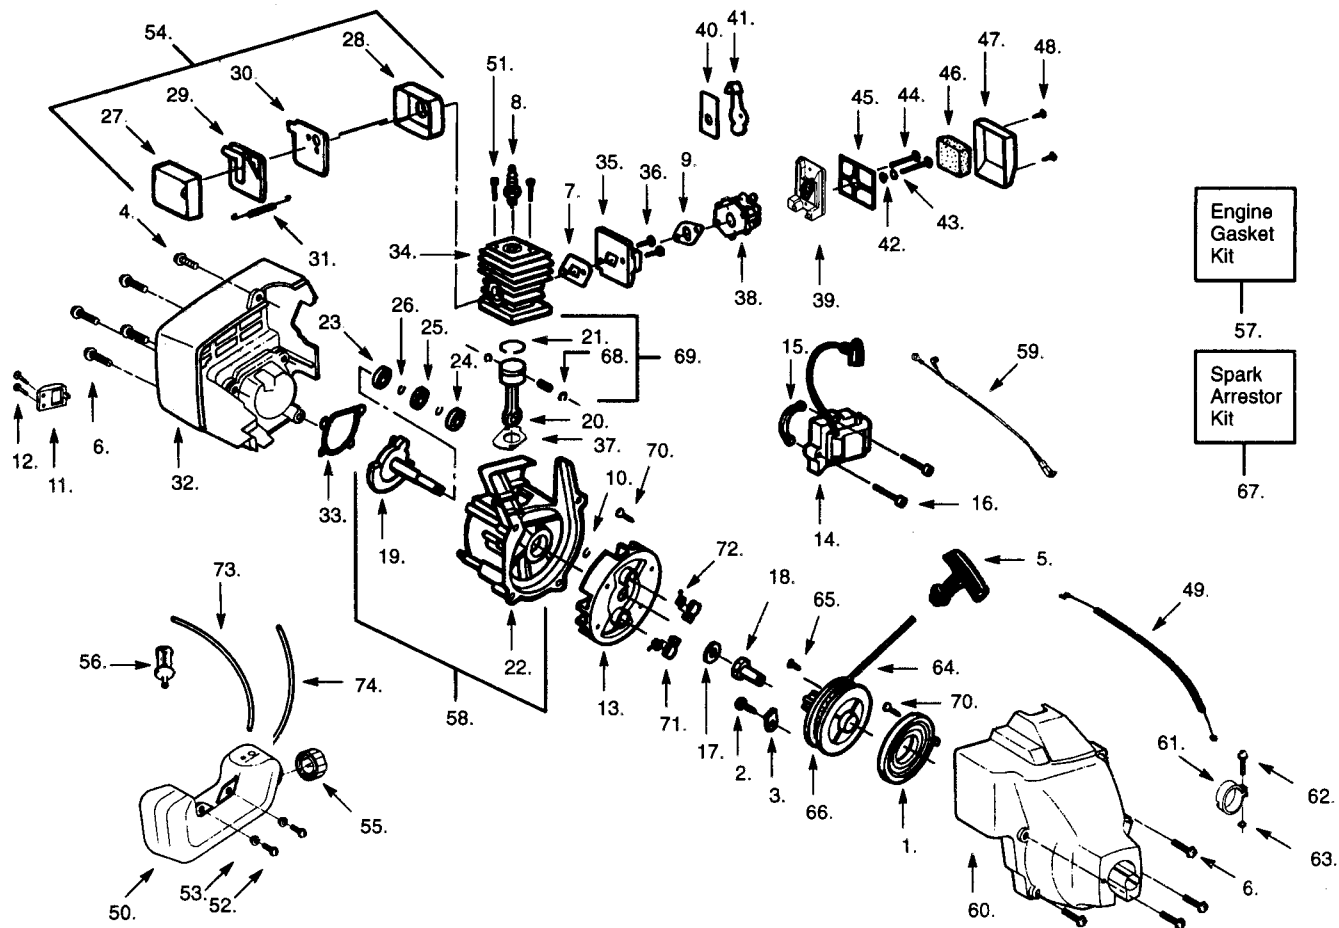

SPAREPARTS

107 26 75-61

Ref.	Part No.	Description	Ref.	Part No.	Description
1.	530-402473	Drive Shaft-45"	19.	530-401467	Screw w/ Washer -Head
2.	530-015880	Screw-Throttle Hsg.	20.	952-715573	Spool w/Line
3.	530-038682	Trigger	21.	530-069572	Switch
4.	530-038581	Throttle Hsg. (Right)	22.	952-715575	Cutting Head (Incl. 16-20)
5.	530-095382	Throttle Hsg. (Left)			
6.	530-038708	Assist Handle			
7.	530-015820	Bolt-Handle/Shield			
8.	530-038599	Clamp-Handle			
9.	530-092062	Washer-Handle			
10.	530-016152	Wingnut-Handle/Shield			
11.	530-095439	Drive Shaft Hsg. Ass'y			
12.	530-095238	Line Limiter			
13.	530-015814	Screw-Line Limiter			
14.	530-069686	Shield Kit Ass'y. (Incl. 7, 10, 12 & 13)			
15.	530-049072	Lead Wire			
16.	530-069690	Hub Ass'y			
17.	530-401464	Spring			
18.	530-401466	Clip-Retainer-Head			