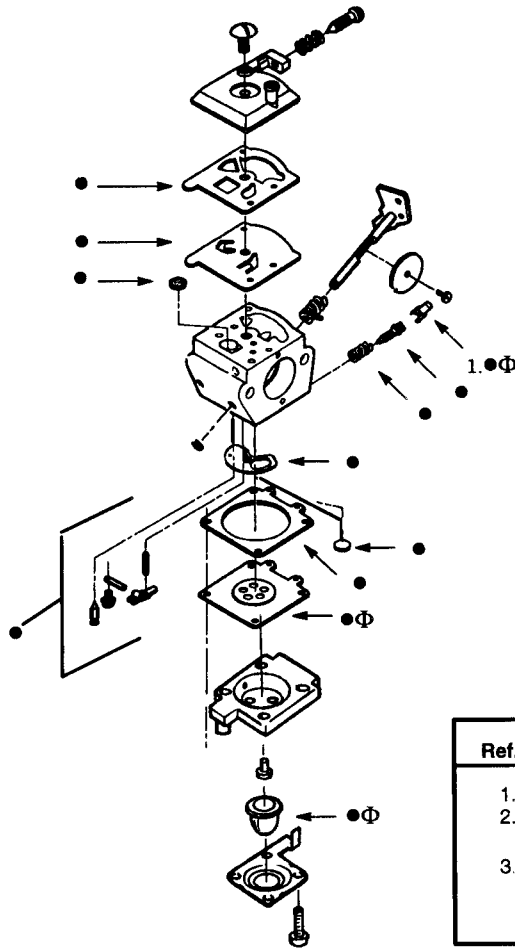

Carburetor Assembly Kit Number #530-069642 - WA-223

Primer
Bulb
Kit

2.

Carb.
Repair
Kit

3.

Ref.	Part No.	Description
1.	530-038404	Limiter Cap
2.	530-069728	Primer Bulb Kit (Φ Indicates Contents)
3.	530-069668	Carburetor Repair Kit (● Indicates Contents)