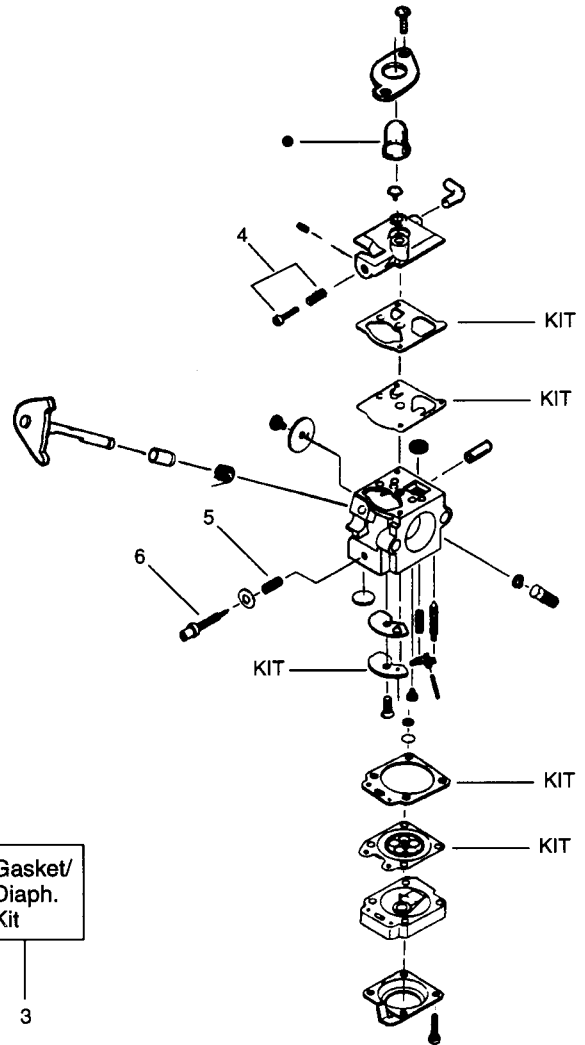

WA224-#530-069770 - Type 2

WA226-#530-069754 - Type 3

Carb.
Repair
Kit

2

Gasket/
Diaph.
Kit

3

Ref.	Part No.	Description
1.	530-038404	Limiter Cap
2.	-	Carburetor Repair Kit (● Indicates Contents)
	530-069839	WA223
	530-069842	WA224 & WA226
3.	530-069844	Gasket/Diaphragm Kit (KIT= Indicates Contents)
4.	530-035296	Idle Screw & Spring Kit
5.	530-035342	Low Speed Spring
6.	530-035341	Low Speed Needle

✓ = NEW PART NUMBER FOR THIS IPL   ★ = REFER TO THE SERVICE REFERENCE INDICATED FOR MORE INFORMATION. (LOCATED AT END OF IPL)
● = THESE PARTS ARE ILLUSTRATED FOR CLARITY. ORDER COMPLETE ASSEMBLY.