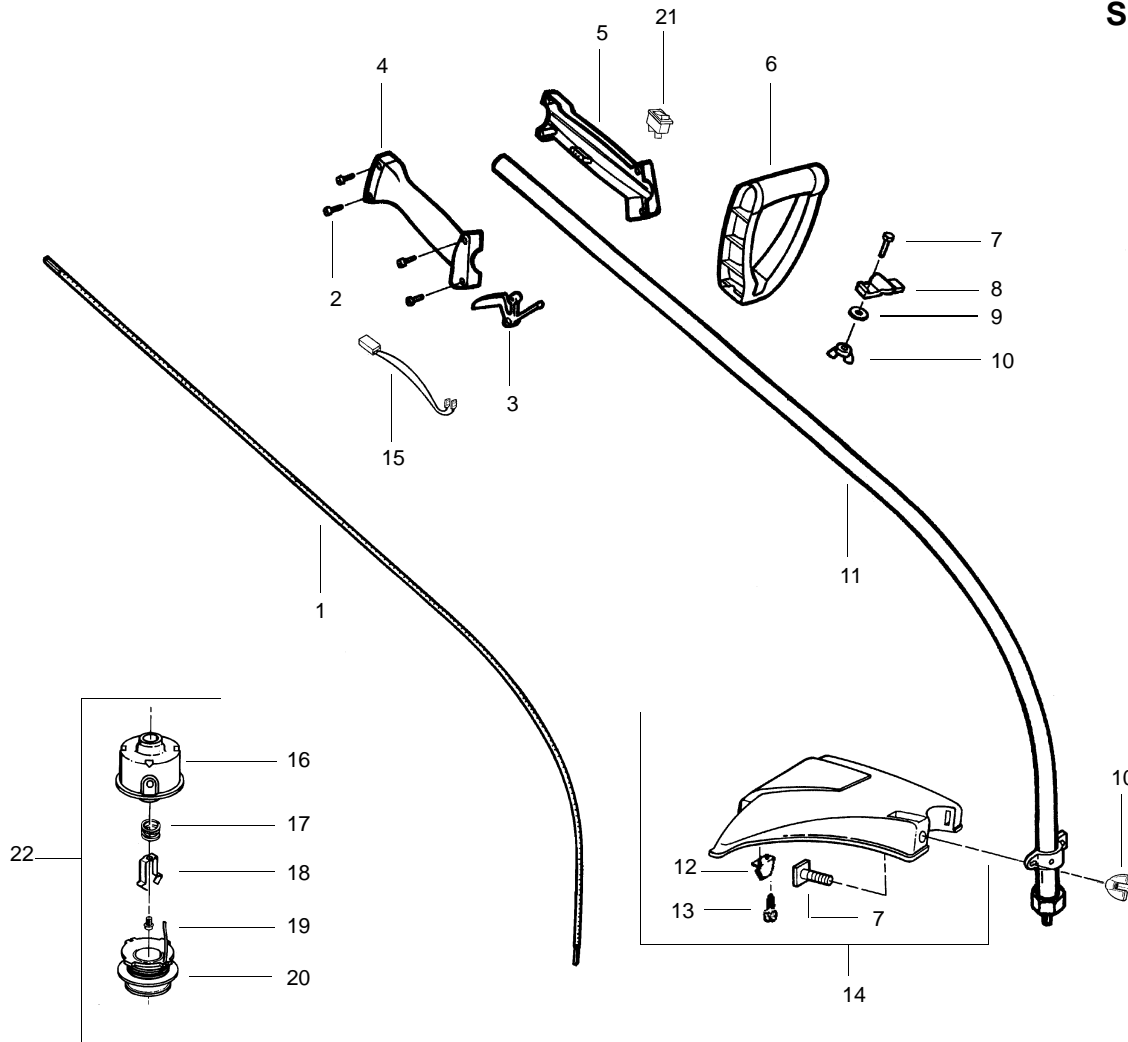

**SPAREPARTS
530084213**

Ref.	Part No.	Description	Ref.	Part No.	Description
1.	530095613	Drive Shaft—45"	14.	530069686	Shield Kit (Incl. 7, 10, 12 & 13)
2.	530016273	Screw—Throttle Hsg.	15.	530049072	Switch & Wire Ass'y.
3.	530038682	Trigger	16.	530069690	Hub Ass'y. w/Arbor
4.	530038581	Throttle Hsg. (Right)	17.	530401464	Spring Compression
5.	530095382	Throttle Hsg. (Left)	18.	530401466	Clip—Retainer
6.	530038708	Assist Handle	19.	530401467	Screw w/Washer—Head
7.	530015820	Bolt—Handle/Shield	20.	952715573	Spool w/Line
8.	530094742	Clamp— Assist Handle	21.	530069572	Switch Kit
9.	530092062	Washer—Handle	22.	952715575	Cutting Head (Incl. 16—20)
10.	530016118	Wingnut			
11.	530069883	Drive Shaft Hsg. Ass'y			
12.	530052287	Line Limiter			
13.	530015814	Screw			
				Not Shown	
				530083870	Operator Manual

Ref.	Part No.	Description
1.	530038404	Limiter Cap
2.	-	Carburetor Repair Kit (● Indicates Contents)
	530069839	WA223
	530069842	WA224 & WA226
3.	-	Gasket/Diaphragm Kit (KIT= Indicates Contents)
	530069844	WA223, WA224 & WA226
4.	530035296	Idle Screw & Spring Kit
5.	530035342	Low Speed Spring
6.	530035341	Low Speed Needle